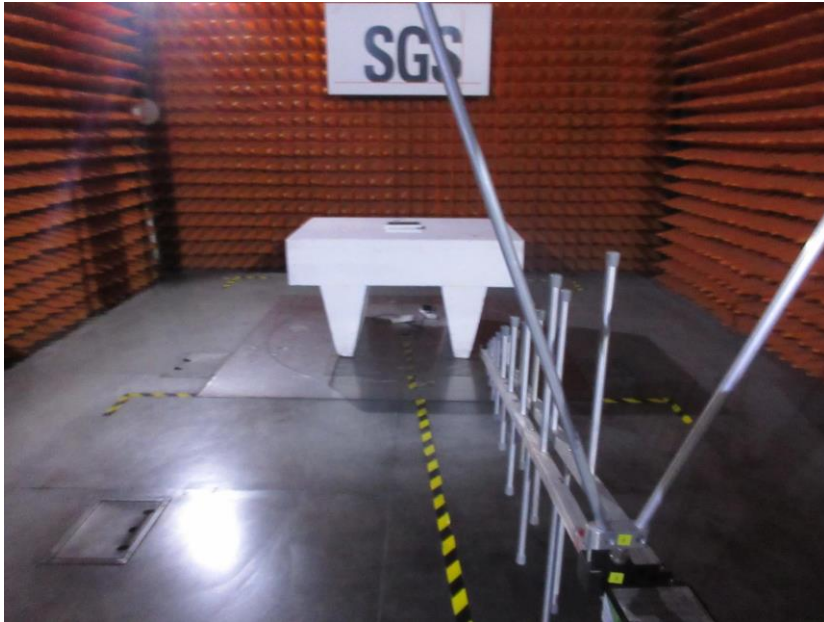

2.3 Spurious emissions

30MHz-1GHz

For model: DS-KH9510-WTE1