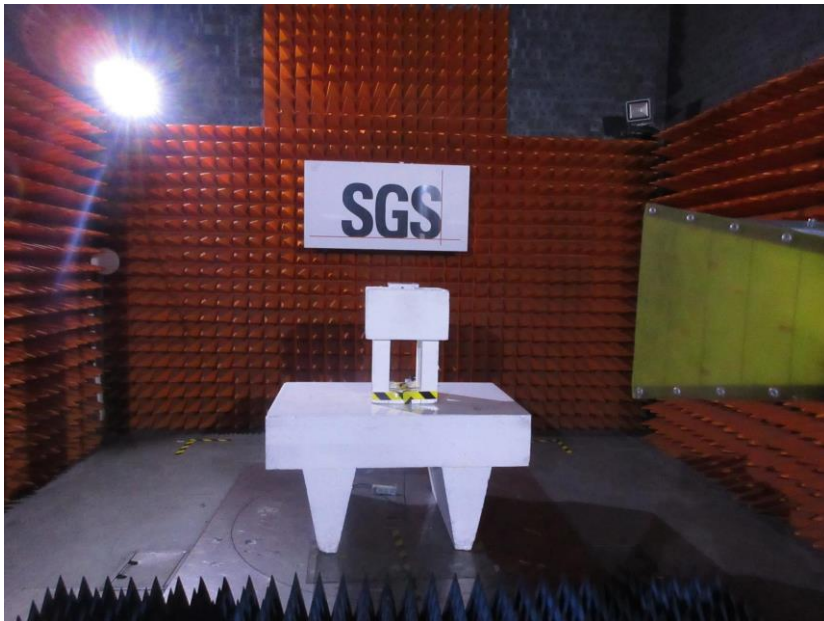

1 Contents

	Page
1 CONTENTS.....	2
2 EQUIPMENT UNDER TEST PICTURES.....	3
2.1 Conducted Emissions at AC Power Line (150kHz-30MHz) Test Setup 3	
2.2 RF Conducted Test Setup	4
2.3 Spurious emissions.....	5

2 EQUIPMENT UNDER TEST PICTURES

2.1 Conducted Emissions at AC Power Line (150kHz-30MHz) Test Setup

For model: DS-KH9510-WTE1

For model: DS-KH9310-WTE1

2.2 RF Conducted Test Setup

For model: DS-KH9510-WTE1

2.3 Spurious emissions

30MHz-1GHz

For model: DS-KH9510-WTE1

For model: DS-KH9310-WTE1

Above 1GHz

For model: DS-KH9510-WTE1

For model: DS-KH9310-WTE1

Zoom:

For model: DS-KH9510-WTE1