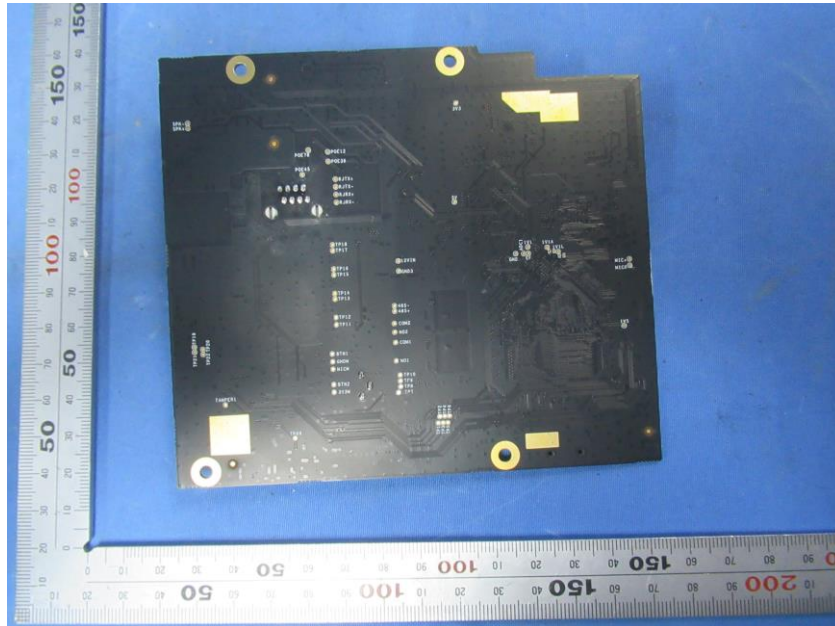

Internal Photos

Applicant:	Hangzhou Hikvision Digital Technology Co., Ltd.
Address of Applicant:	No. 555 Qianmo Road, Binjiang District, Hangzhou 310052, China
Equipment Under Test (EUT):	
Product Name:	IP Video Intercom Indoor Station
Model No.:	DS-KH9310-WTE1, DS-KH9510-WTE1

For model: DS-KH9510-WTE1

For model: DS-KH9310-WTE1

End