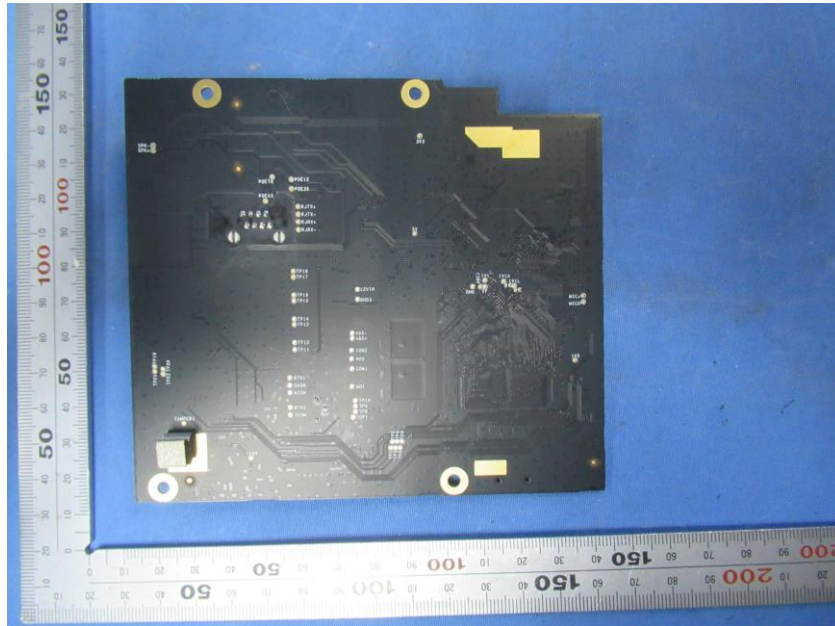

Internal Photos

Applicant:	Hangzhou Hikvision Digital Technology Co., Ltd.
Address of Applicant:	No. 555 Qianmo Road, Binjiang District, Hangzhou 310052, China
Equipment Under Test (EUT):	
Product Name:	IP Video Intercom Indoor Station
Model No.:	DS-KH9310-WTE1, DS-KH9510-WTE1

For model: DS-KH9510-WTE1

For model: DS-KH9310-WTE1

End