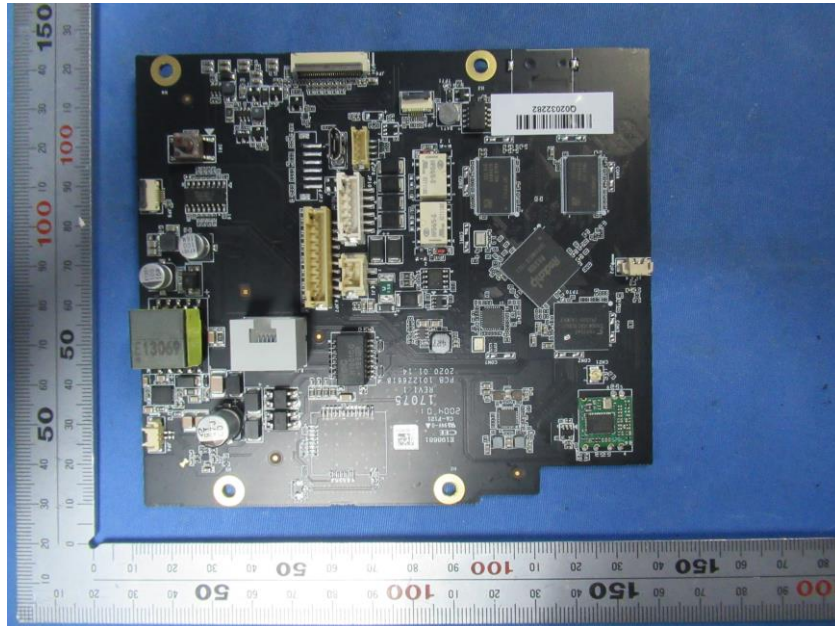

Internal Photos

Applicant:	Hangzhou Hikvision Digital Technology Co., Ltd.
Address of Applicant:	No. 555 Qianmo Road, Binjiang District, Hangzhou 310052, China
Equipment Under Test (EUT):	
Product Name:	IP Video Intercom Indoor Station
Model No.:	DS-KH9310-WTE1, DS-KH9510-WTE1

For model: DS-KH9510-WTE1

For model: DS-KH9310-WTE1

End