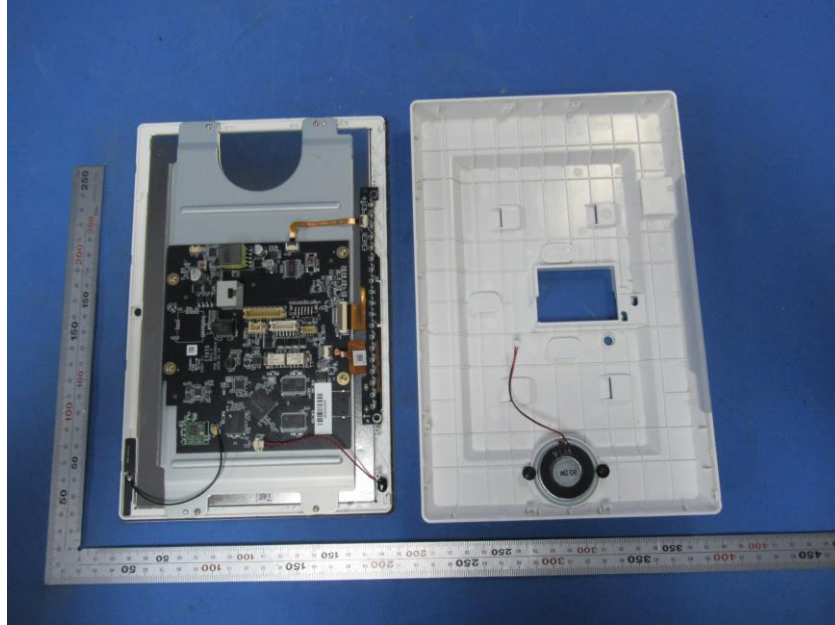

For model: DS-KH9510-WTE1