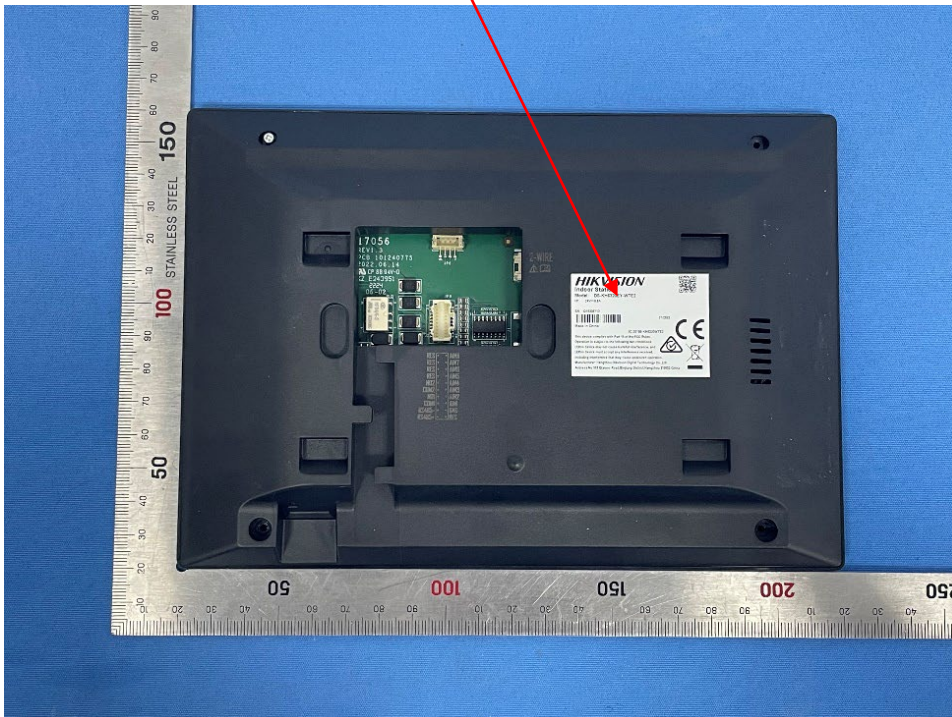

Model: DS-KH6320EY-WTE2

HIKVISION

Indoor Station

Model: DS-KH6320EY-WTE2

I/P: 24V --- 0.15A

SN: AB1234567

08/2022

Made in China

FCC ID:2ADTD-KH6320YWTE2 IC:20199-KH6320YWTE2

This device complies with Part 15 of the FCC Rules.

Operation is subject to the following two conditions:

(1) this device may not cause harmful interference, and
(2) this device must accept any interference received,
including interference that may cause undesired operation.

Manufacturer: Hangzhou Hikvision Digital Technology Co.,Ltd.

Address: No.555 Qianmo Road, Binjiang District, Hangzhou 310052, China

Model: DS-KH6320Y-WTE2

HIKVISION

Indoor Station

Model: DS-KH6320Y-WTE2

I/P: 24V 0.15A