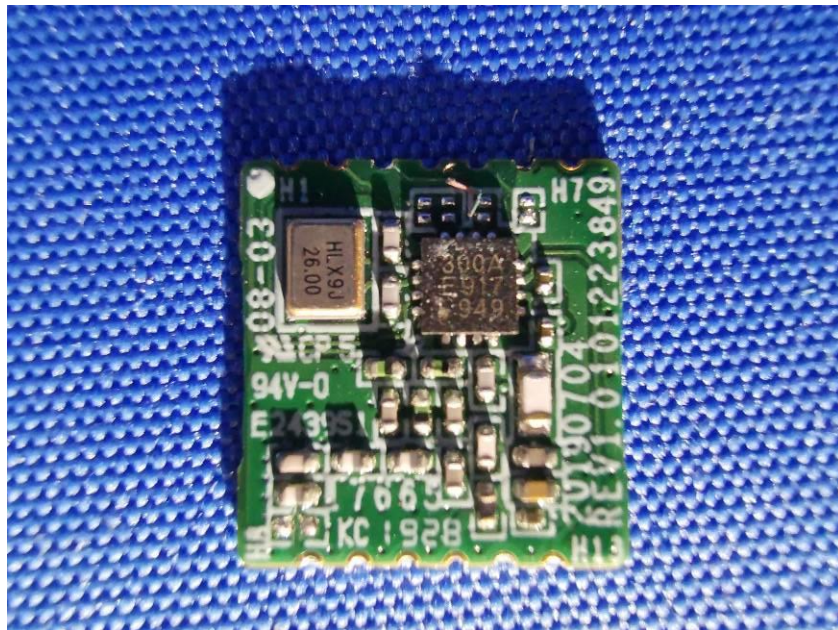

## **Internal Photos**

<b>Applicant:</b>	Hangzhou Hikvision Digital Technology Co., Ltd.
<b>Address of Applicant:</b>	No.555 Qianmo Road,Binjiang District Hangzhou 310052,China
<b>Equipment Under Test (EUT):</b>	
<b>Product Name:</b>	IP Video Intercom Indoor Station
<b>Model No.:</b>	DS-KH6320-LSE1