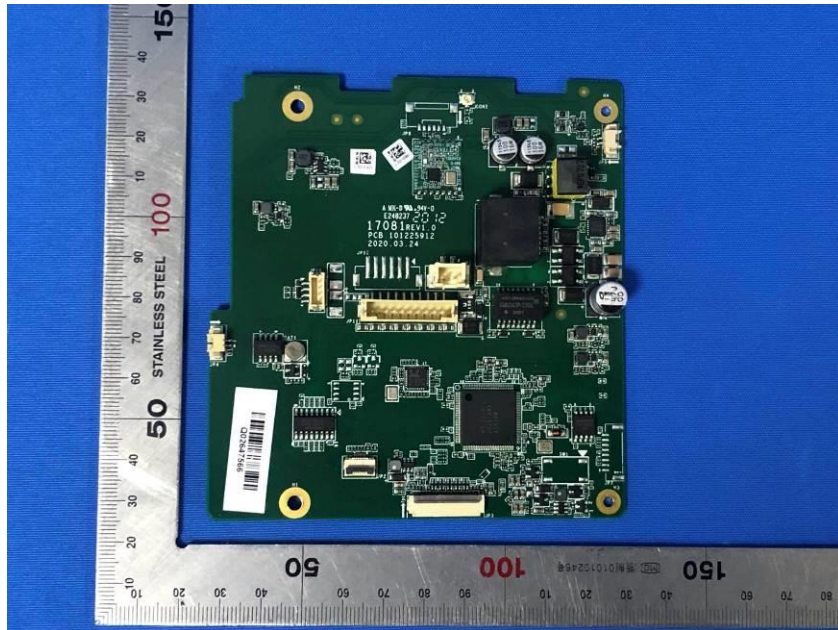

## **Internal Photos**

<b>Applicant:</b>	Hangzhou Hikvision Digital Technology Co., Ltd.
<b>Address of Applicant:</b>	No.555 Qianmo Road,Binjiang District Hangzhou 310052,China
<b>Equipment Under Test (EUT):</b>	
<b>Product Name:</b>	IP Video Intercom Indoor Station
<b>Model No.:</b>	DS-KH6320-LSE1