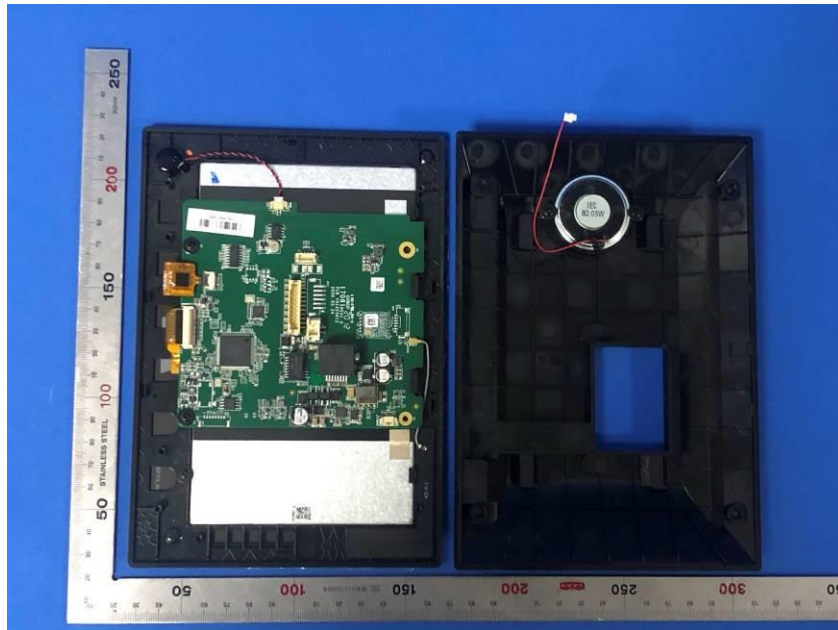

## **Internal Photos**

<b>Applicant:</b>	Hangzhou Hikvision Digital Technology Co., Ltd.
<b>Address of Applicant:</b>	No.555 Qianmo Road,Binjiang District Hangzhou 310052,China
<b>Equipment Under Test (EUT):</b>	
<b>Product Name:</b>	IP Video Intercom Indoor Station
<b>Model No.:</b>	DS-KH6320-LSE1