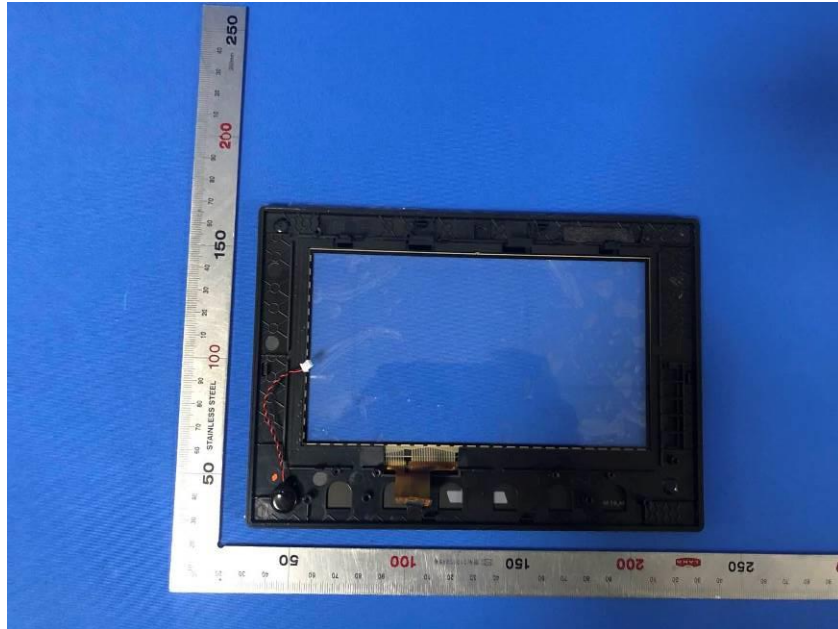

## **Internal Photos**

<b>Applicant:</b>	Hangzhou Hikvision Digital Technology Co., Ltd.
<b>Address of Applicant:</b>	No.555 Qianmo Road,Binjiang District Hangzhou 310052,China
<b>Equipment Under Test (EUT):</b>	
<b>Product Name:</b>	IP Video Intercom Indoor Station
<b>Model No.:</b>	DS-KH6320-LSE1