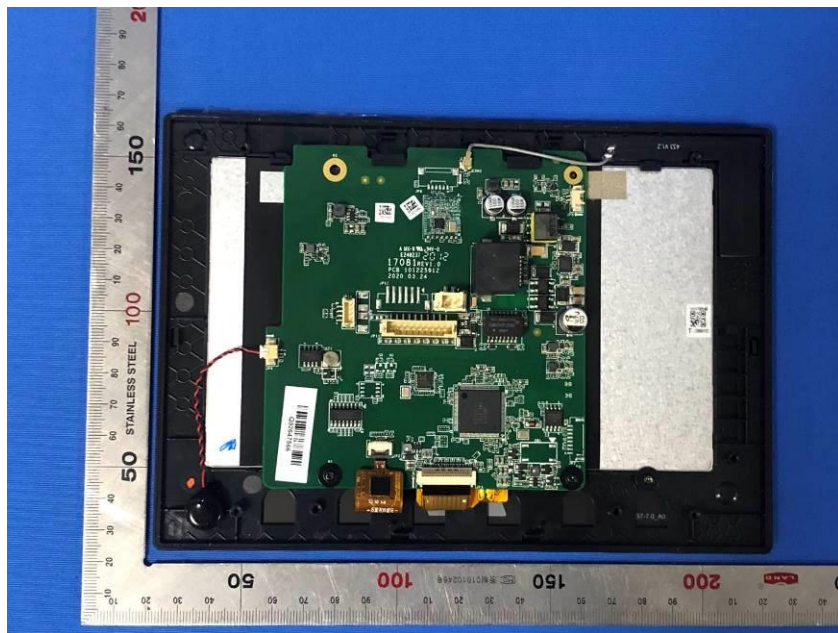

## **Internal Photos**

<b>Applicant:</b>	Hangzhou Hikvision Digital Technology Co., Ltd.
<b>Address of Applicant:</b>	No.555 Qianmo Road,Binjiang District Hangzhou 310052,China
<b>Equipment Under Test (EUT):</b>	
<b>Product Name:</b>	IP Video Intercom Indoor Station
<b>Model No.:</b>	DS-KH6320-LSE1