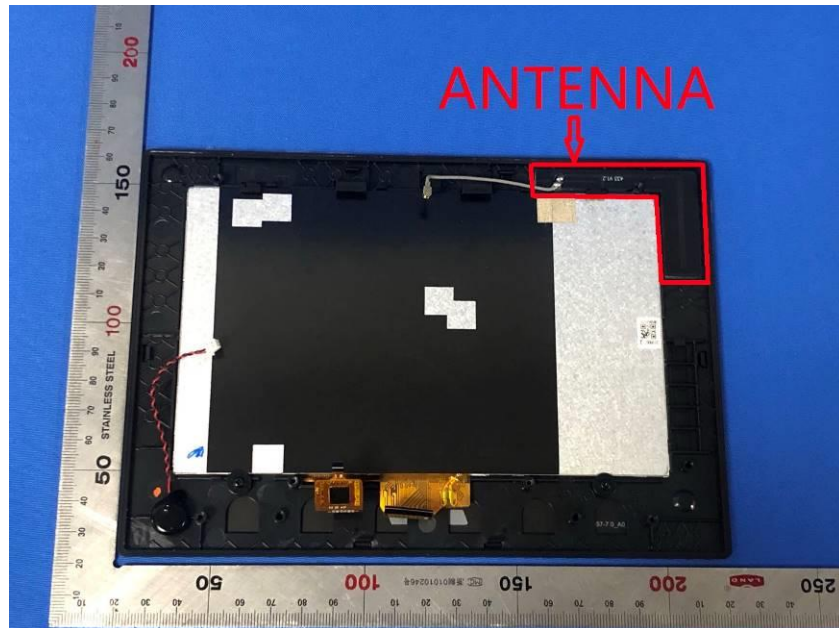

## **Internal Photos**

<b>Applicant:</b>	Hangzhou Hikvision Digital Technology Co., Ltd.
<b>Address of Applicant:</b>	No.555 Qianmo Road,Binjiang District Hangzhou 310052,China
<b>Equipment Under Test (EUT):</b>	
<b>Product Name:</b>	IP Video Intercom Indoor Station
<b>Model No.:</b>	DS-KH6320-LSE1