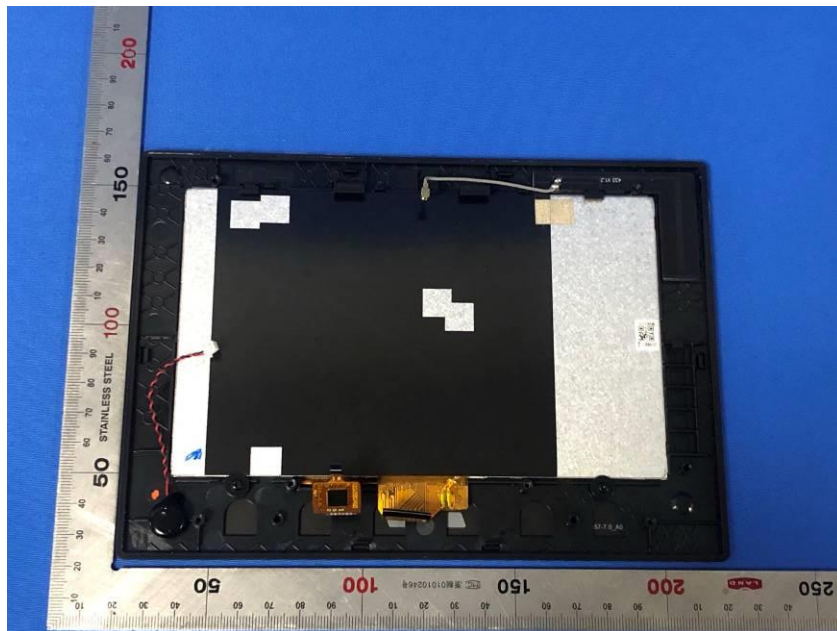

## **Internal Photos**

<b>Applicant:</b>	Hangzhou Hikvision Digital Technology Co., Ltd.
<b>Address of Applicant:</b>	No.555 Qianmo Road,Binjiang District Hangzhou 310052,China
<b>Equipment Under Test (EUT):</b>	
<b>Product Name:</b>	IP Video Intercom Indoor Station
<b>Model No.:</b>	DS-KH6320-LSE1