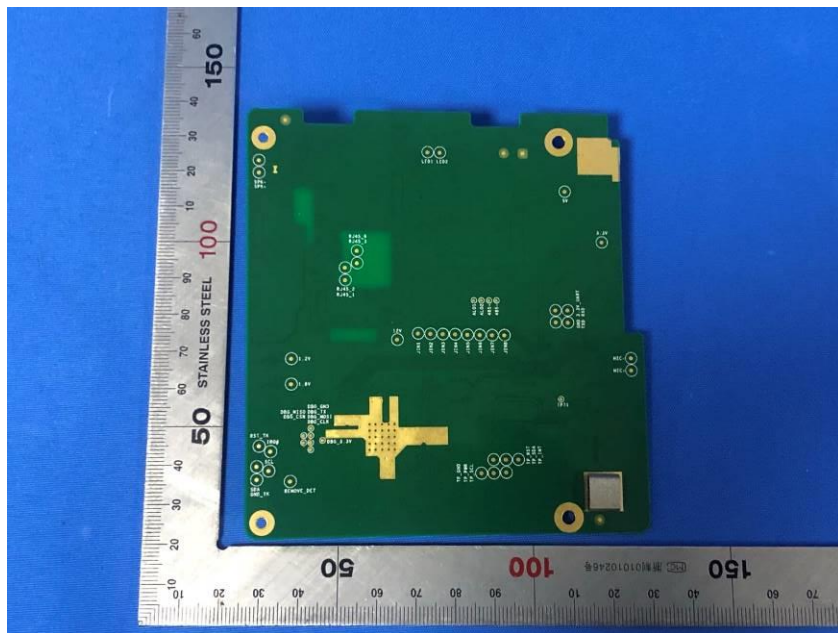

## **Internal Photos**

<b>Applicant:</b>	Hangzhou Hikvision Digital Technology Co., Ltd.
<b>Address of Applicant:</b>	No.555 Qianmo Road,Binjiang District Hangzhou 310052,China
<b>Equipment Under Test (EUT):</b>	
<b>Product Name:</b>	IP Video Intercom Indoor Station
<b>Model No.:</b>	DS-KH6320-LSE1