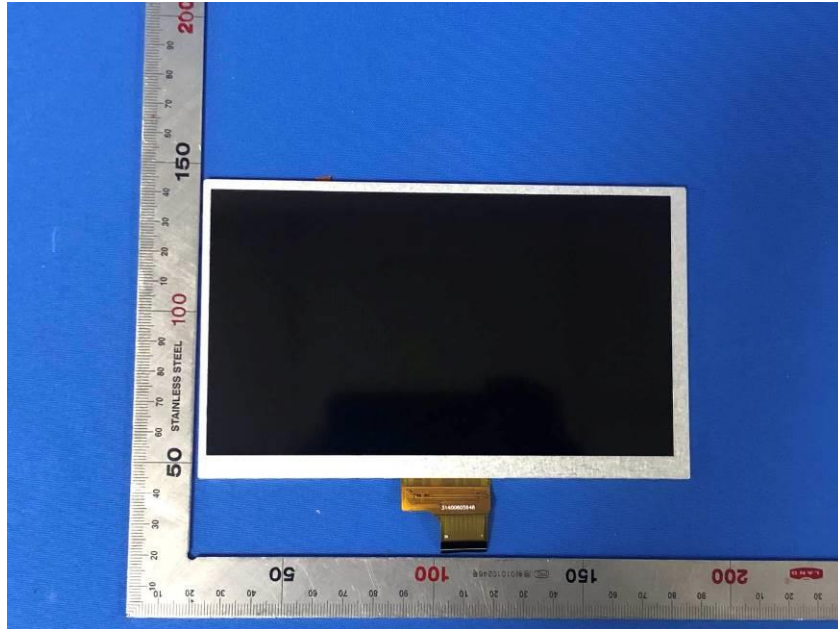

## **Internal Photos**

<b>Applicant:</b>	Hangzhou Hikvision Digital Technology Co., Ltd.
<b>Address of Applicant:</b>	No.555 Qianmo Road,Binjiang District Hangzhou 310052,China
<b>Equipment Under Test (EUT):</b>	
<b>Product Name:</b>	IP Video Intercom Indoor Station
<b>Model No.:</b>	DS-KH6320-LSE1