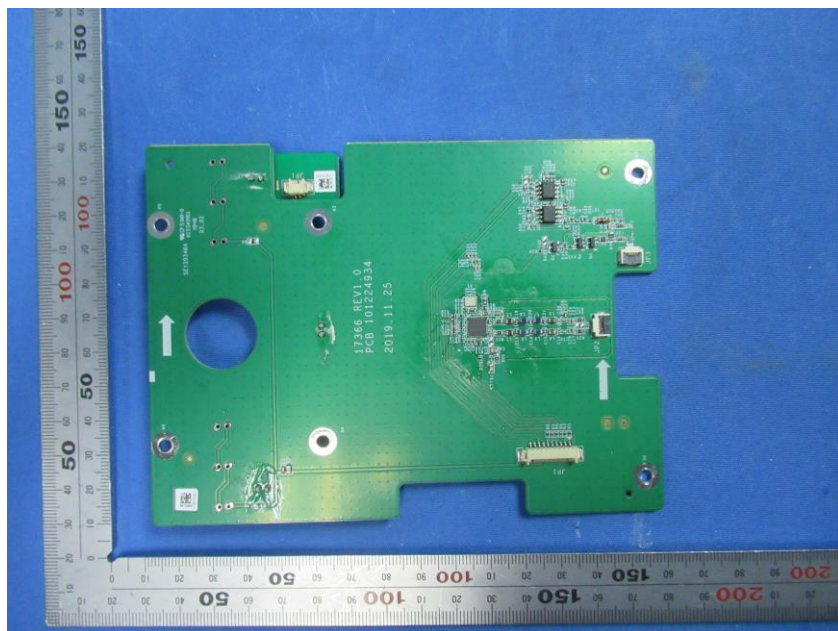

## **Internal Photos**

|                                    |   |
|------------------------------------|---|
| <b>Applicant:</b>                  | Hangzhou Hikvision Digital Technology Co., Ltd.               |
| <b>Address of Applicant:</b>       | No.555 Qianmo Road, Binjiang District, Hangzhou 310052, China |
| <b>Equipment Under Test (EUT):</b> |   |
| <b>Product Name:</b>               | Door Station  |
| <b>Model No.:</b>                  | DS-KD8023-E6  |