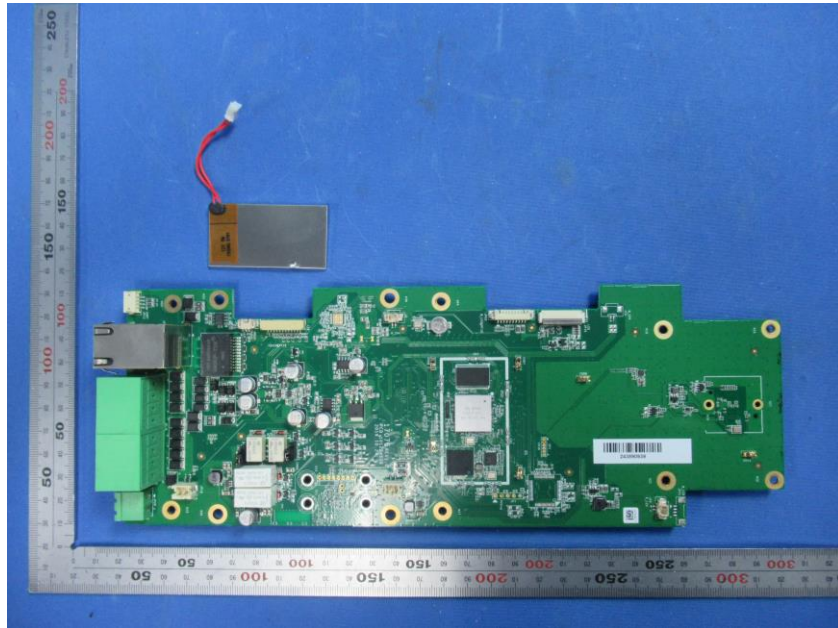

## **Internal Photos**

|                                    |   |
|------------------------------------|---|
| <b>Applicant:</b>                  | Hangzhou Hikvision Digital Technology Co., Ltd.               |
| <b>Address of Applicant:</b>       | No.555 Qianmo Road, Binjiang District, Hangzhou 310052, China |
| <b>Equipment Under Test (EUT):</b> |   |
| <b>Product Name:</b>               | Door Station  |
| <b>Model No.:</b>                  | DS-KD8023-E6  |