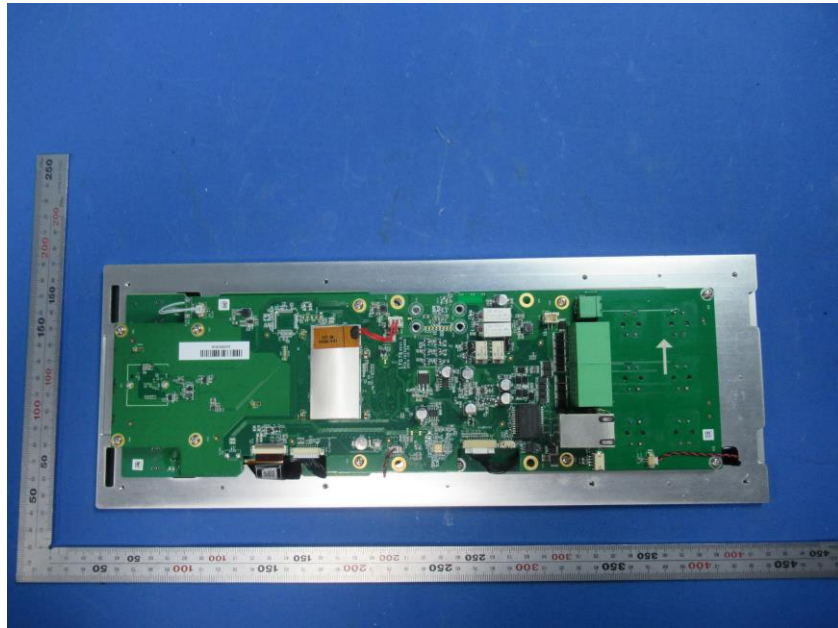

## **Internal Photos**

|                                    |   |
|------------------------------------|---|
| <b>Applicant:</b>                  | Hangzhou Hikvision Digital Technology Co., Ltd.               |
| <b>Address of Applicant:</b>       | No.555 Qianmo Road, Binjiang District, Hangzhou 310052, China |
| <b>Equipment Under Test (EUT):</b> |   |
| <b>Product Name:</b>               | Door Station  |
| <b>Model No.:</b>                  | DS-KD8023-E6  |