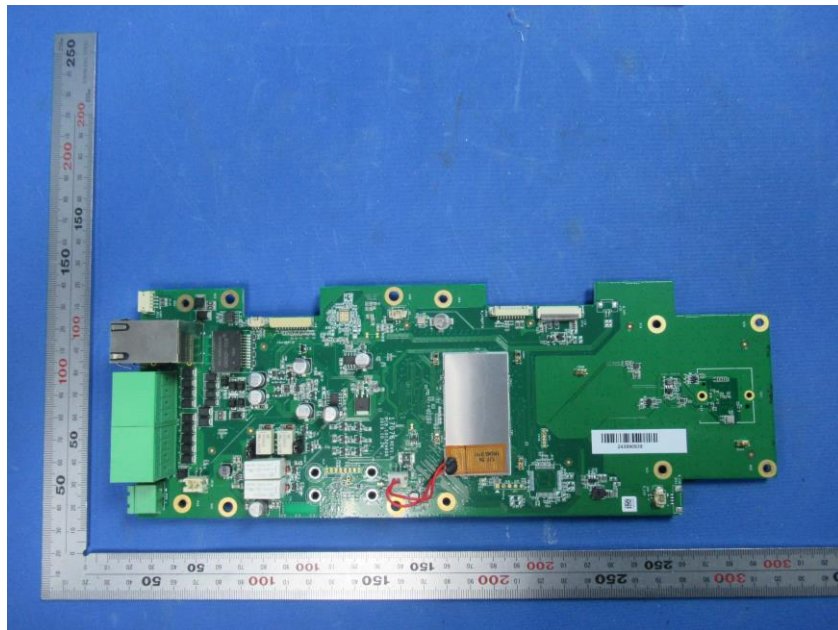

## **Internal Photos**

|                                    |   |
|------------------------------------|---|
| <b>Applicant:</b>                  | Hangzhou Hikvision Digital Technology Co., Ltd.               |
| <b>Address of Applicant:</b>       | No.555 Qianmo Road, Binjiang District, Hangzhou 310052, China |
| <b>Equipment Under Test (EUT):</b> |   |
| <b>Product Name:</b>               | Door Station  |
| <b>Model No.:</b>                  | DS-KD8023-E6  |