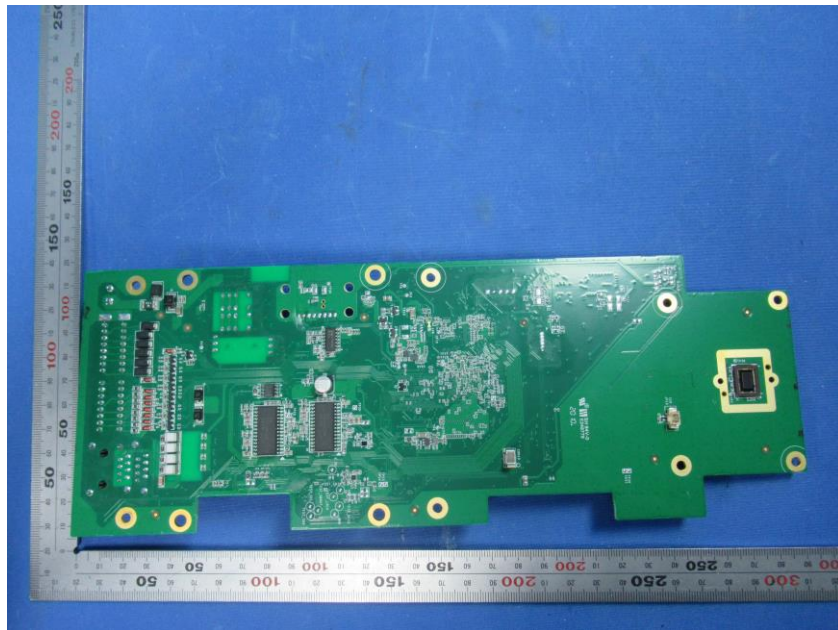

## **Internal Photos**

|                                    |   |
|------------------------------------|---|
| <b>Applicant:</b>                  | Hangzhou Hikvision Digital Technology Co., Ltd.               |
| <b>Address of Applicant:</b>       | No.555 Qianmo Road, Binjiang District, Hangzhou 310052, China |
| <b>Equipment Under Test (EUT):</b> |   |
| <b>Product Name:</b>               | Door Station  |
| <b>Model No.:</b>                  | DS-KD8023-E6  |