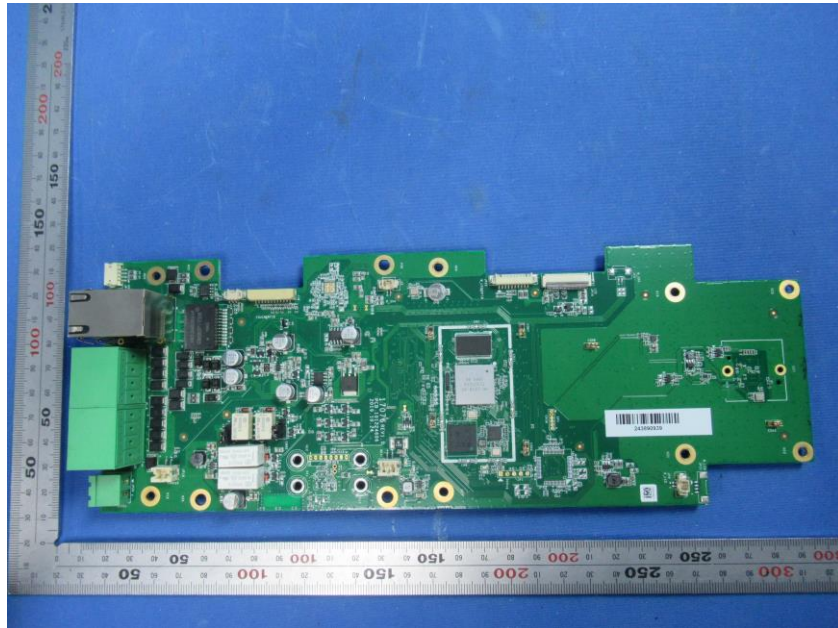

## **Internal Photos**

|                                    |   |
|------------------------------------|---|
| <b>Applicant:</b>                  | Hangzhou Hikvision Digital Technology Co., Ltd.               |
| <b>Address of Applicant:</b>       | No.555 Qianmo Road, Binjiang District, Hangzhou 310052, China |
| <b>Equipment Under Test (EUT):</b> |   |
| <b>Product Name:</b>               | Door Station  |
| <b>Model No.:</b>                  | DS-KD8023-E6  |