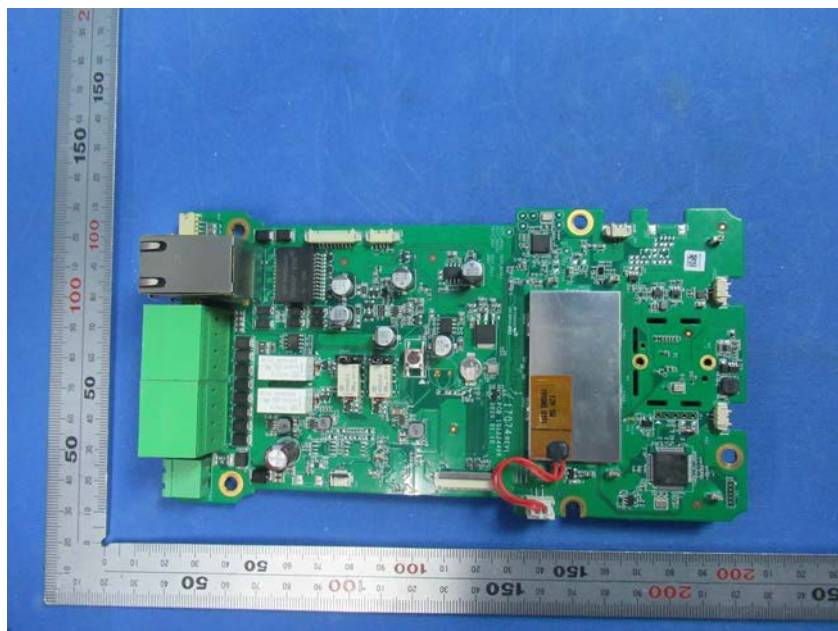

Internal Photos

Applicant:	Hangzhou Hikvision Digital Technology Co., Ltd.
Address of Applicant:	No.555 Qianmo Road, Binjiang District, Hangzhou 310052, China
Equipment Under Test (EUT):	
Product Name:	Door Station
Model No.:	DS-KD3003-E6