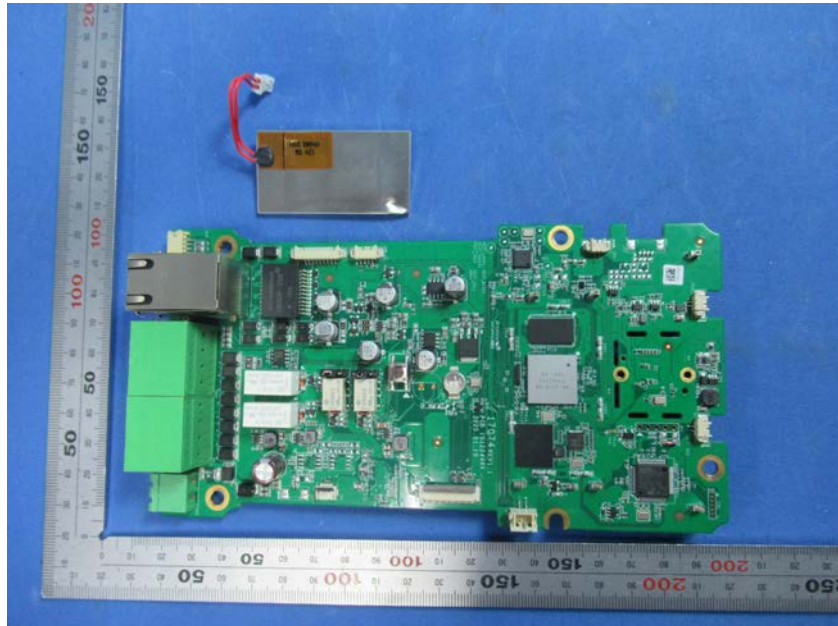

Internal Photos

Applicant:	Hangzhou Hikvision Digital Technology Co., Ltd.
Address of Applicant:	No.555 Qianmo Road, Binjiang District, Hangzhou 310052, China
Equipment Under Test (EUT):	
Product Name:	Door Station
Model No.:	DS-KD3003-E6