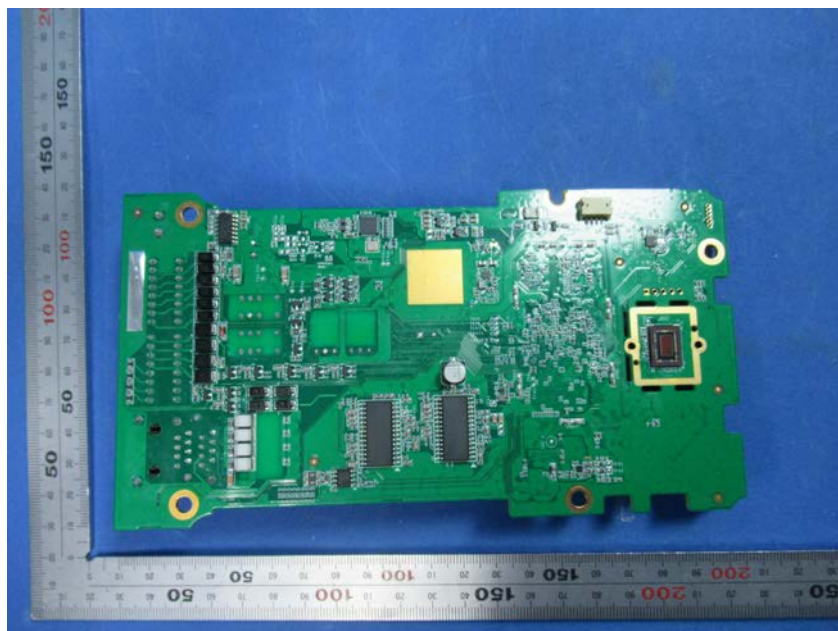

Internal Photos

Applicant:	Hangzhou Hikvision Digital Technology Co., Ltd.
Address of Applicant:	No.555 Qianmo Road, Binjiang District, Hangzhou 310052, China
Equipment Under Test (EUT):	
Product Name:	Door Station
Model No.:	DS-KD3003-E6