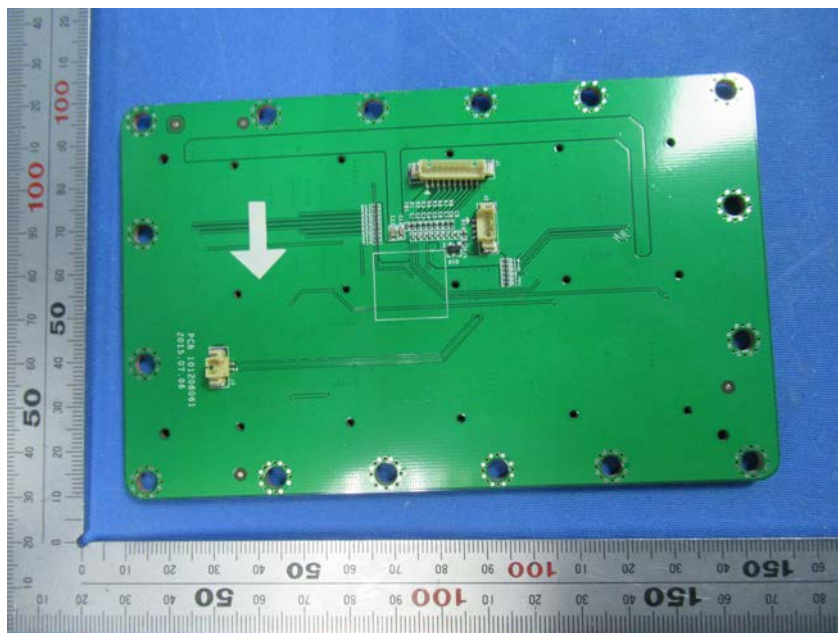

Internal Photos

Applicant:	Hangzhou Hikvision Digital Technology Co., Ltd.
Address of Applicant:	No.555 Qianmo Road, Binjiang District, Hangzhou 310052, China
Equipment Under Test (EUT):	
Product Name:	Door Station
Model No.:	DS-KD3003-E6