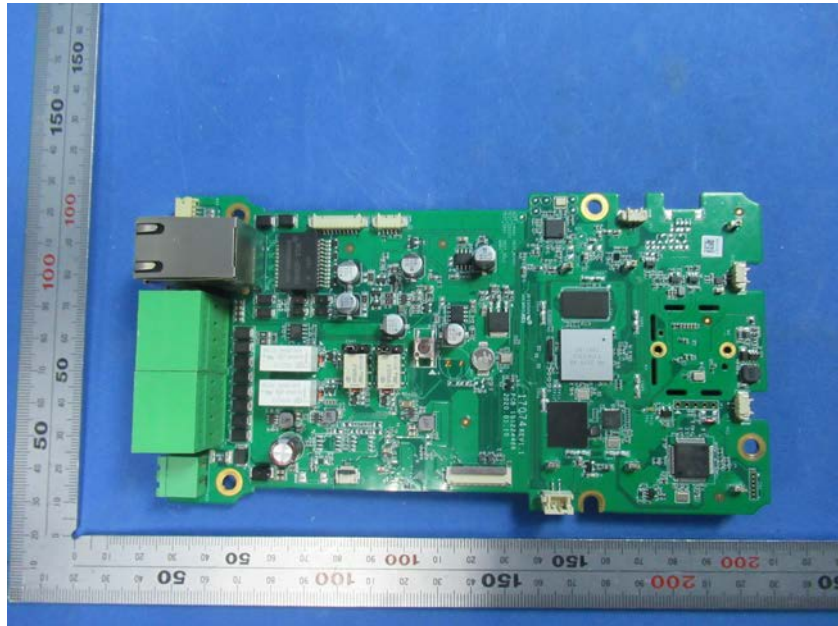

Internal Photos

Applicant:	Hangzhou Hikvision Digital Technology Co., Ltd.
Address of Applicant:	No.555 Qianmo Road, Binjiang District, Hangzhou 310052, China
Equipment Under Test (EUT):	
Product Name:	Door Station
Model No.:	DS-KD3003-E6