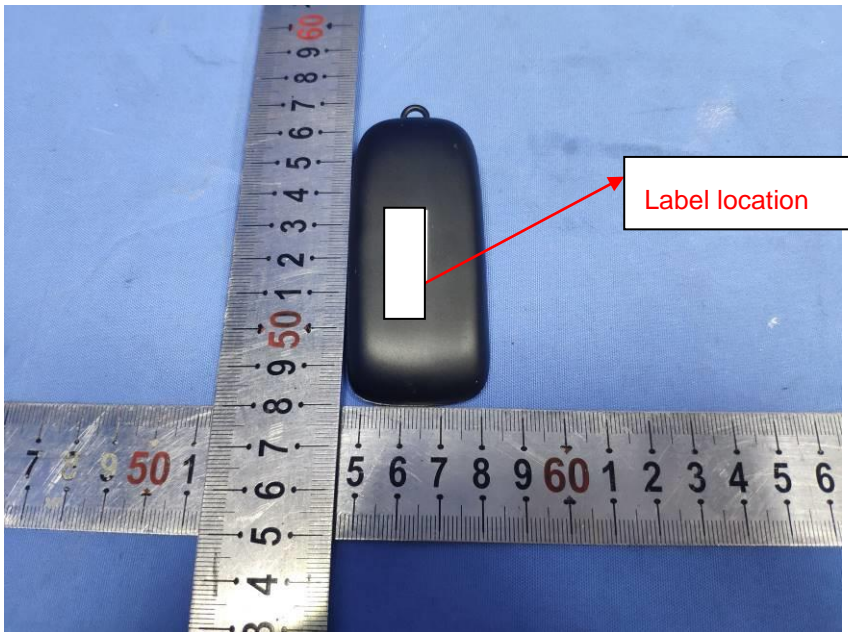

**HIKVISION**

**Wireless Keyfob**

Model: DS-K7R01-433

I/P: 12V==0.05A Max

08/2020

SN:

Made in China

FCC ID:2ADTD-K7R01433

Remark: The product is small to place the FCC statement on the product and it be placed in the user manual which the device is marketed