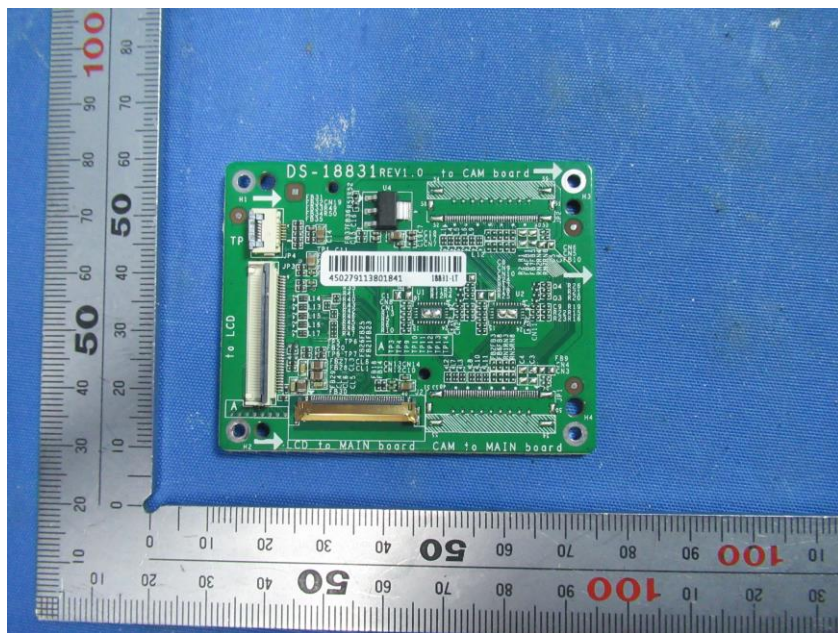

Internal Photos

Applicant:	Hangzhou Hikvision Digital Technology Co., Ltd.
Address of Applicant:	No.555 Qianmo Road, Binjiang District, Hangzhou 310052, China
Equipment Under Test (EUT):	
Product Name:	Visitor Terminal
Model No.:	DS-K5032