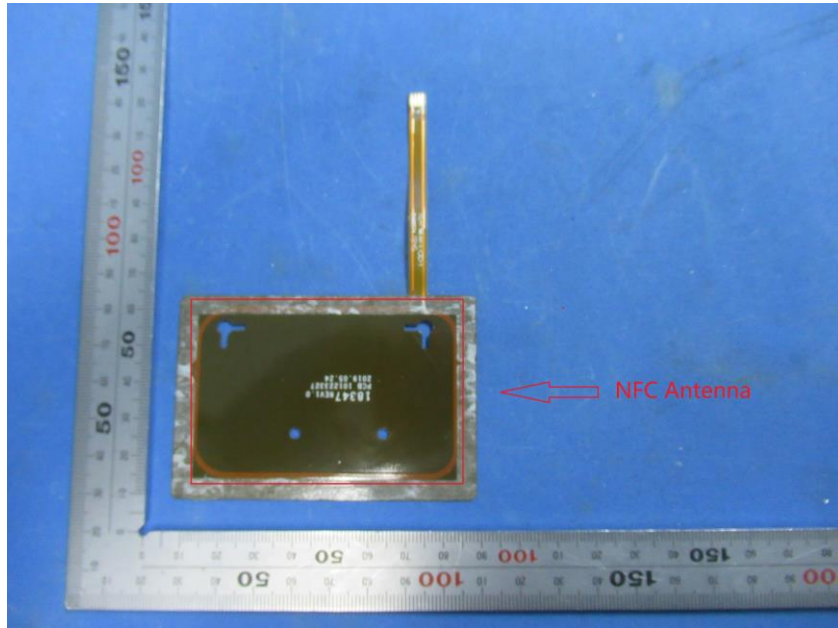

Internal Photos

Applicant:	Hangzhou Hikvision Digital Technology Co., Ltd.
Address of Applicant:	No.555 Qianmo Road, Binjiang District, Hangzhou 310052, China
Equipment Under Test (EUT):	
Product Name:	Visitor Terminal
Model No.:	DS-K5032