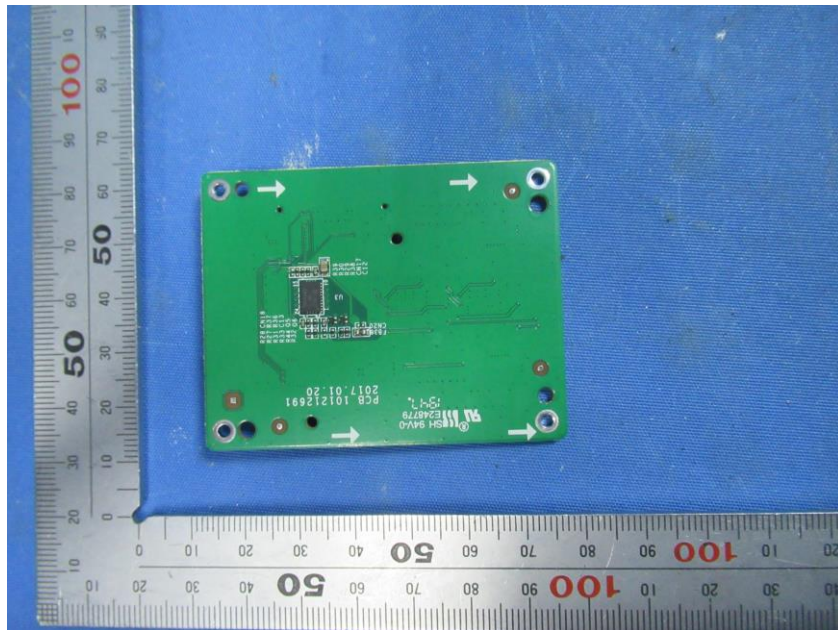

Internal Photos

Applicant:	Hangzhou Hikvision Digital Technology Co., Ltd.
Address of Applicant:	No.555 Qianmo Road, Binjiang District, Hangzhou 310052, China
Equipment Under Test (EUT):	
Product Name:	Visitor Terminal
Model No.:	DS-K5032