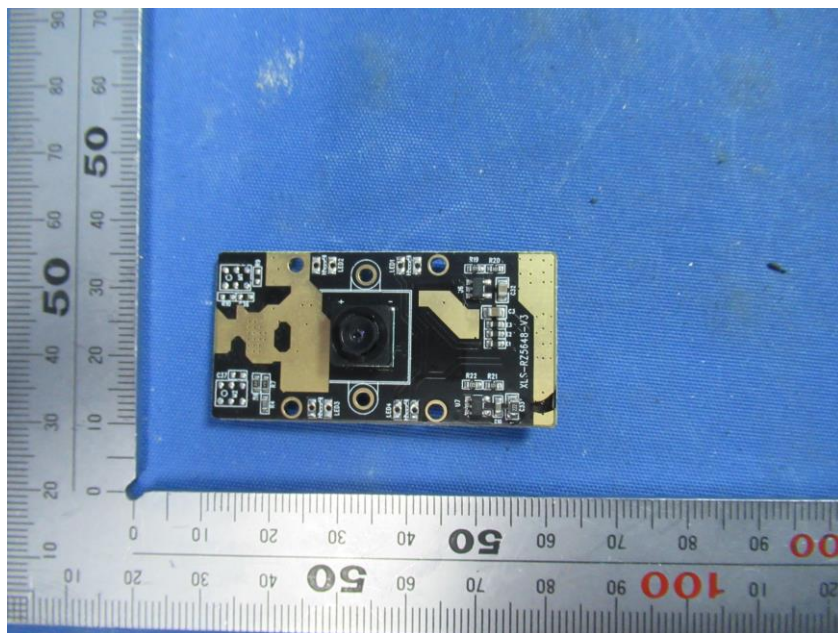

Internal Photos

Applicant:	Hangzhou Hikvision Digital Technology Co., Ltd.
Address of Applicant:	No.555 Qianmo Road, Binjiang District, Hangzhou 310052, China
Equipment Under Test (EUT):	
Product Name:	Visitor Terminal
Model No.:	DS-K5032