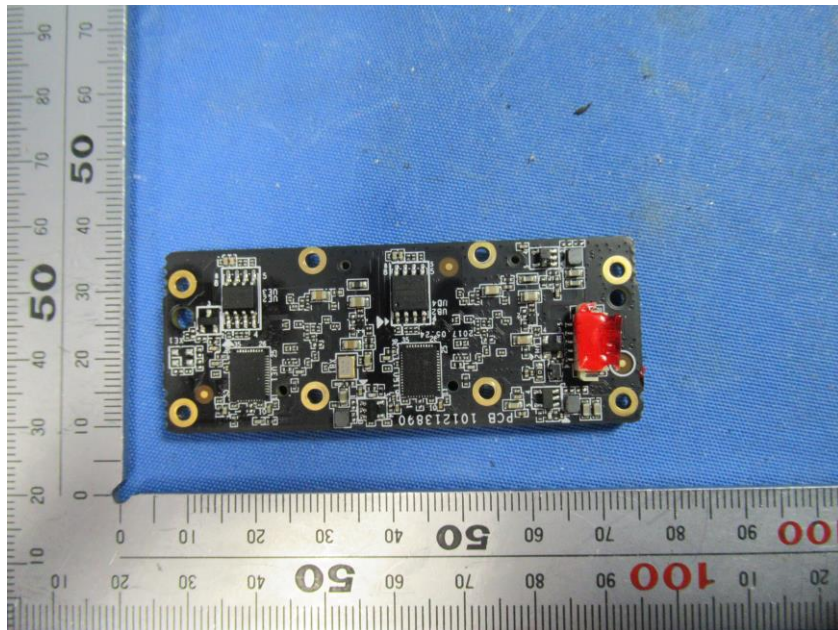

Internal Photos

Applicant:	Hangzhou Hikvision Digital Technology Co., Ltd.
Address of Applicant:	No.555 Qianmo Road, Binjiang District, Hangzhou 310052, China
Equipment Under Test (EUT):	
Product Name:	Visitor Terminal
Model No.:	DS-K5032