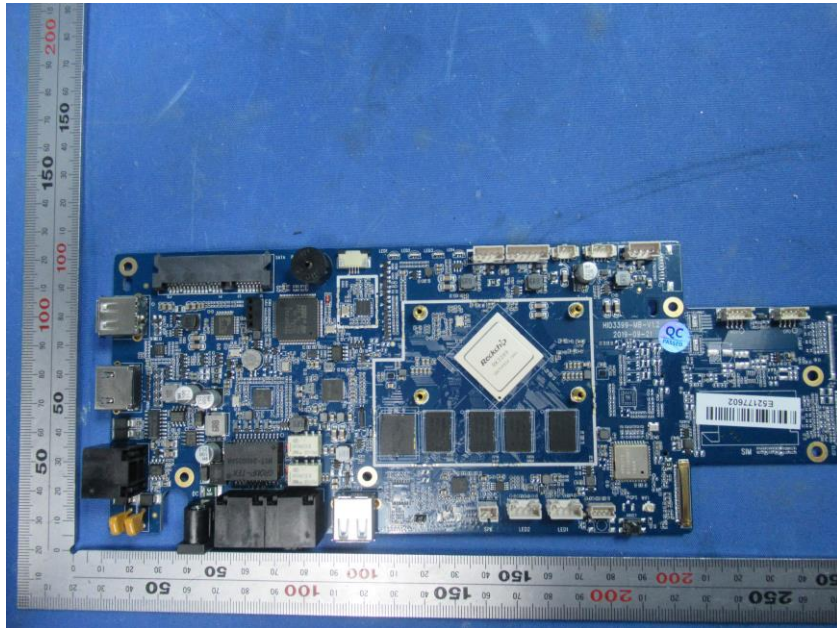

Internal Photos

Applicant:	Hangzhou Hikvision Digital Technology Co., Ltd.
Address of Applicant:	No.555 Qianmo Road, Binjiang District, Hangzhou 310052, China
Equipment Under Test (EUT):	
Product Name:	Visitor Terminal
Model No.:	DS-K5032