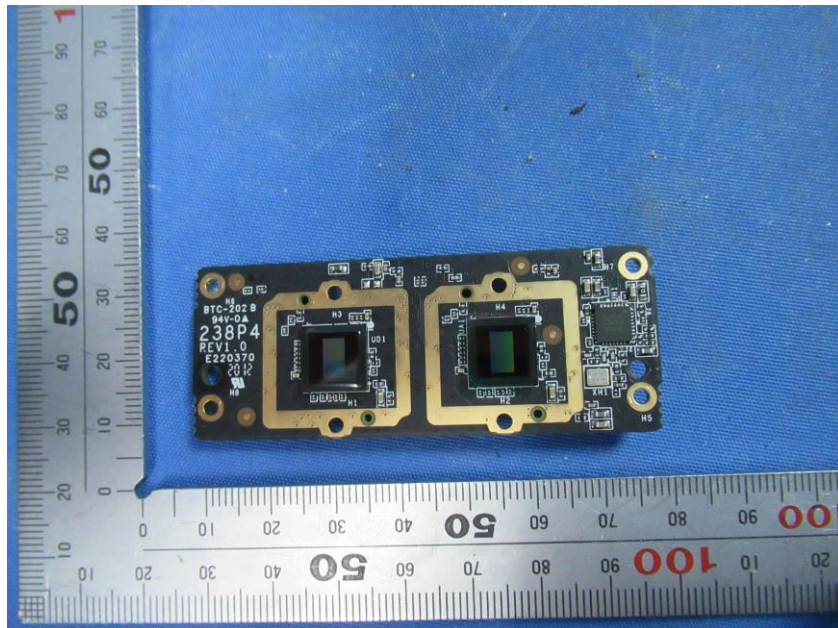

Internal Photos

Applicant:	Hangzhou Hikvision Digital Technology Co., Ltd.
Address of Applicant:	No.555 Qianmo Road, Binjiang District, Hangzhou 310052, China
Equipment Under Test (EUT):	
Product Name:	Visitor Terminal
Model No.:	DS-K5032