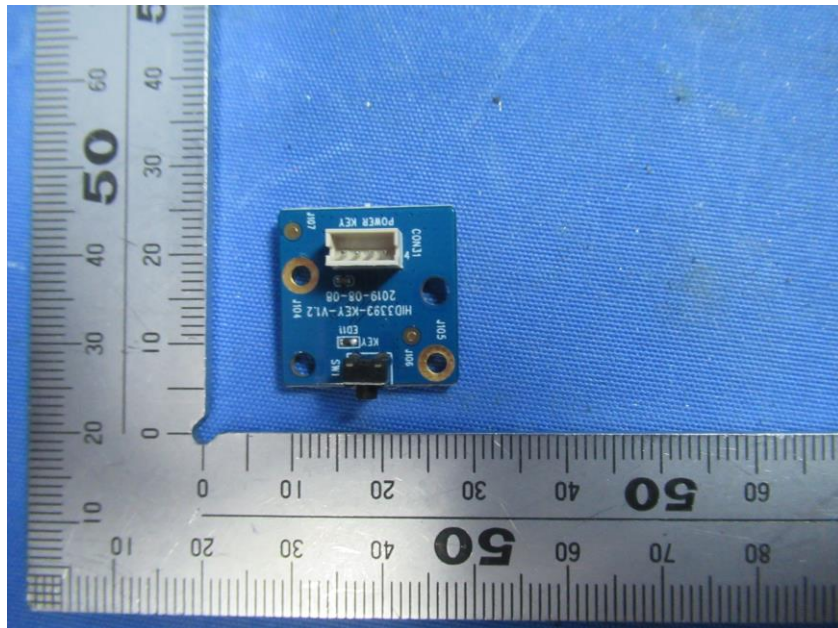

Internal Photos

Applicant:	Hangzhou Hikvision Digital Technology Co., Ltd.
Address of Applicant:	No.555 Qianmo Road, Binjiang District, Hangzhou 310052, China
Equipment Under Test (EUT):	
Product Name:	Visitor Terminal
Model No.:	DS-K5032