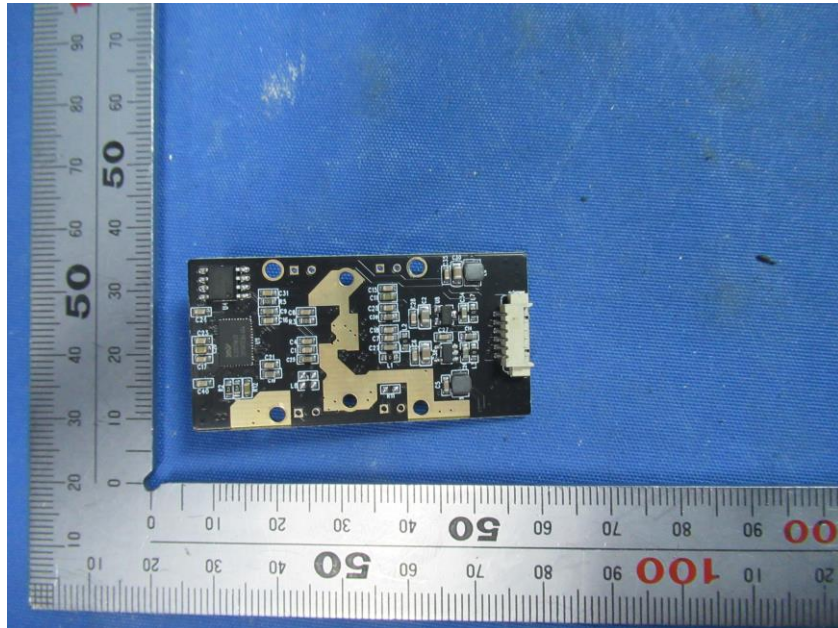

Internal Photos

Applicant:	Hangzhou Hikvision Digital Technology Co., Ltd.
Address of Applicant:	No.555 Qianmo Road, Binjiang District, Hangzhou 310052, China
Equipment Under Test (EUT):	
Product Name:	Visitor Terminal
Model No.:	DS-K5032