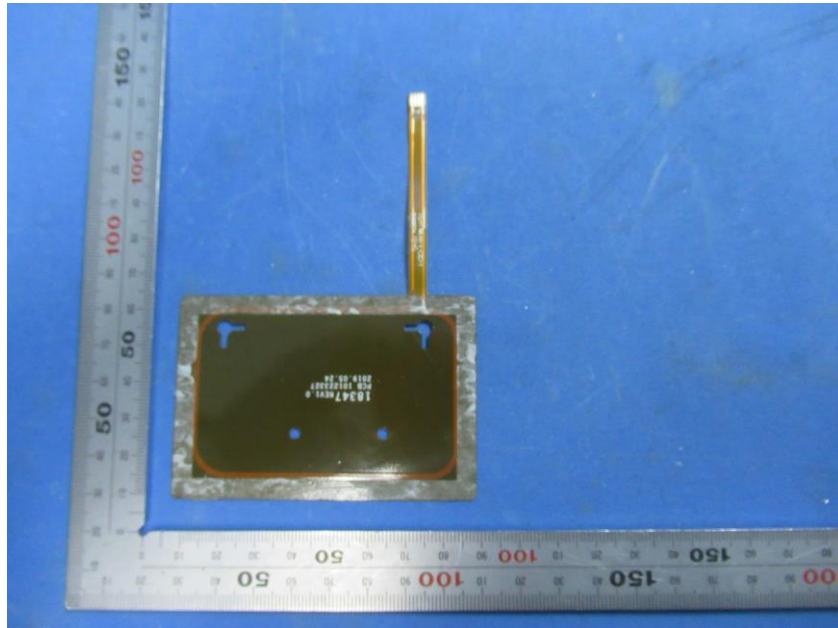

Internal Photos

Applicant:	Hangzhou Hikvision Digital Technology Co., Ltd.
Address of Applicant:	No.555 Qianmo Road, Binjiang District, Hangzhou 310052, China
Equipment Under Test (EUT):	
Product Name:	Visitor Terminal
Model No.:	DS-K5032