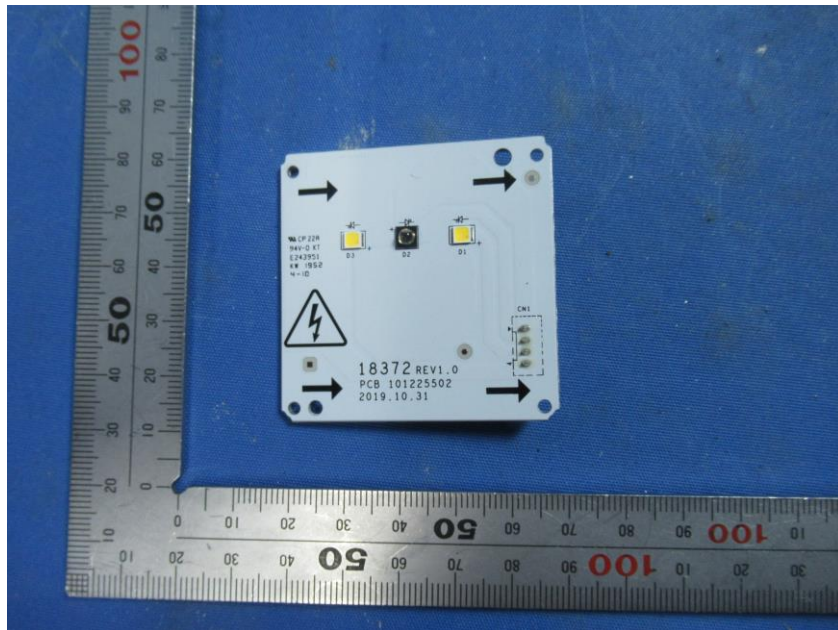

Internal Photos

Applicant:	Hangzhou Hikvision Digital Technology Co., Ltd.
Address of Applicant:	No.555 Qianmo Road, Binjiang District, Hangzhou 310052, China
Equipment Under Test (EUT):	
Product Name:	Visitor Terminal
Model No.:	DS-K5032