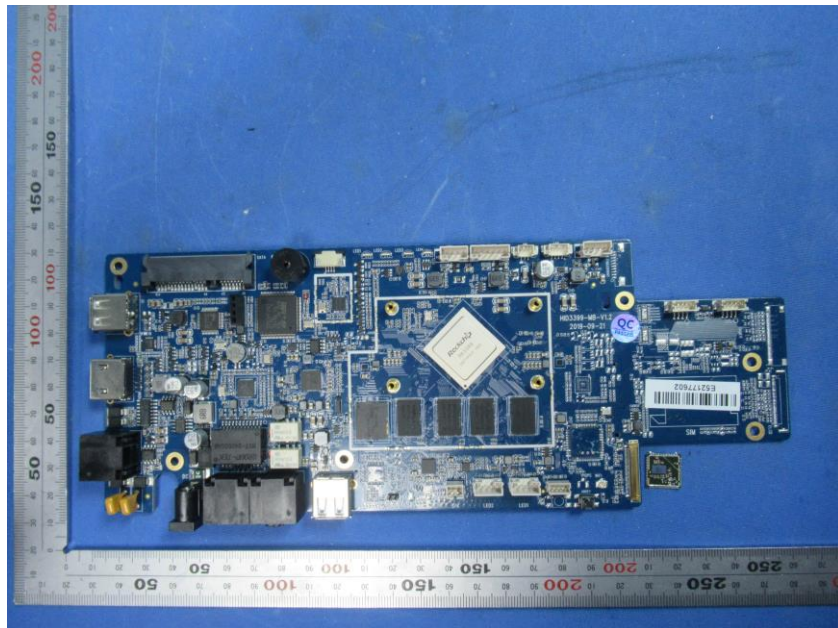

Internal Photos

Applicant:	Hangzhou Hikvision Digital Technology Co., Ltd.
Address of Applicant:	No.555 Qianmo Road, Binjiang District, Hangzhou 310052, China
Equipment Under Test (EUT):	
Product Name:	Visitor Terminal
Model No.:	DS-K5032