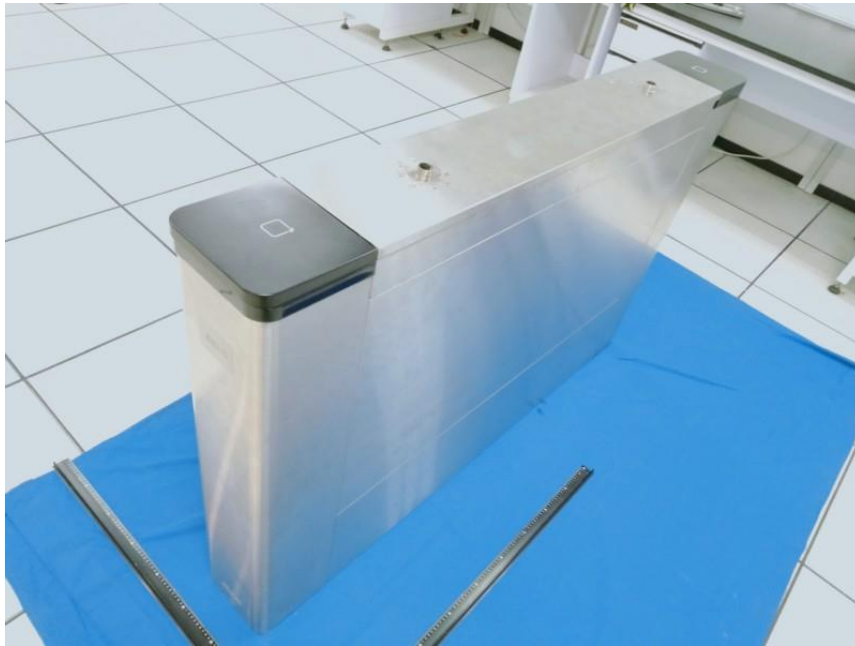

## **External Photos**

<b>Applicant:</b>	Hangzhou Hikvision Digital Technology Co., Ltd.
<b>Address of Applicant:</b>	No. 555 Qianmo Road, Binjiang District, Hangzhou 310052, China
<b>Equipment Under Test (EUT):</b>	
<b>Product Name:</b>	Swing Barrier
<b>Model No.:</b>	DS-K3B501S-R/M