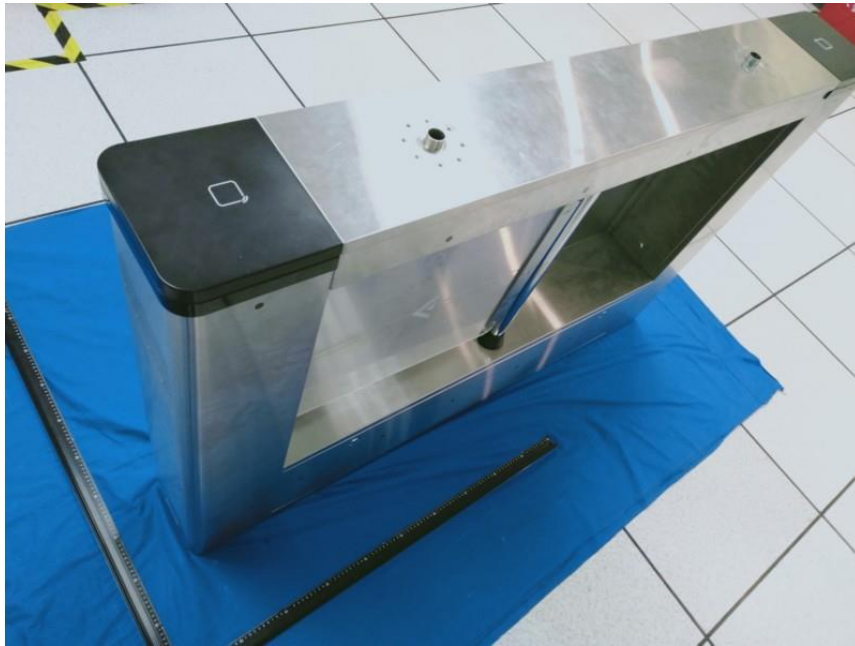

## **External Photos**

<b>Applicant:</b>	Hangzhou Hikvision Digital Technology Co., Ltd.
<b>Address of Applicant:</b>	No. 555 Qianmo Road, Binjiang District, Hangzhou 310052, China
<b>Equipment Under Test (EUT):</b>	
<b>Product Name:</b>	Swing Barrier
<b>Model No.:</b>	DS-K3B501S-R/M