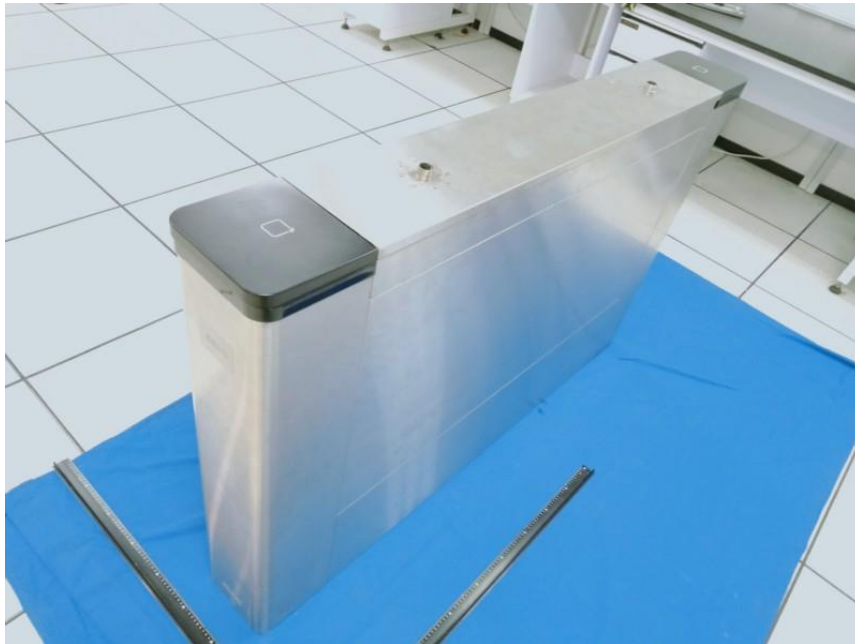

## **External Photos**

<b>Applicant:</b>	Hangzhou Hikvision Digital Technology Co., Ltd.
<b>Address of Applicant:</b>	No. 555 Qianmo Road, Binjiang District, Hangzhou 310052, China
<b>Equipment Under Test (EUT):</b>	
<b>Product Name:</b>	Swing Barrier
<b>Model No.:</b>	DS-K3B501S-R/E