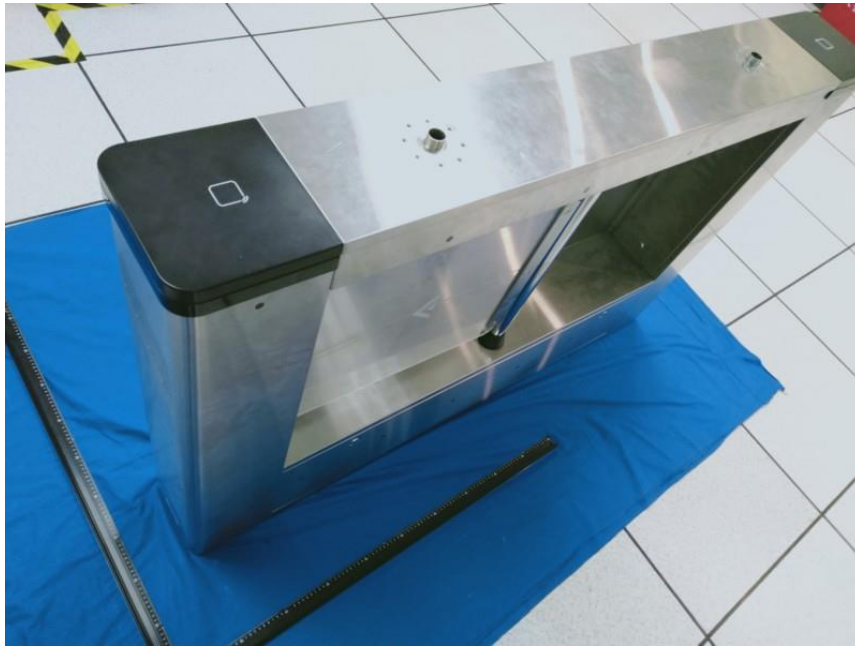

## **External Photos**

<b>Applicant:</b>	Hangzhou Hikvision Digital Technology Co., Ltd.
<b>Address of Applicant:</b>	No. 555 Qianmo Road, Binjiang District, Hangzhou 310052, China
<b>Equipment Under Test (EUT):</b>	
<b>Product Name:</b>	Swing Barrier
<b>Model No.:</b>	DS-K3B501S-R/E