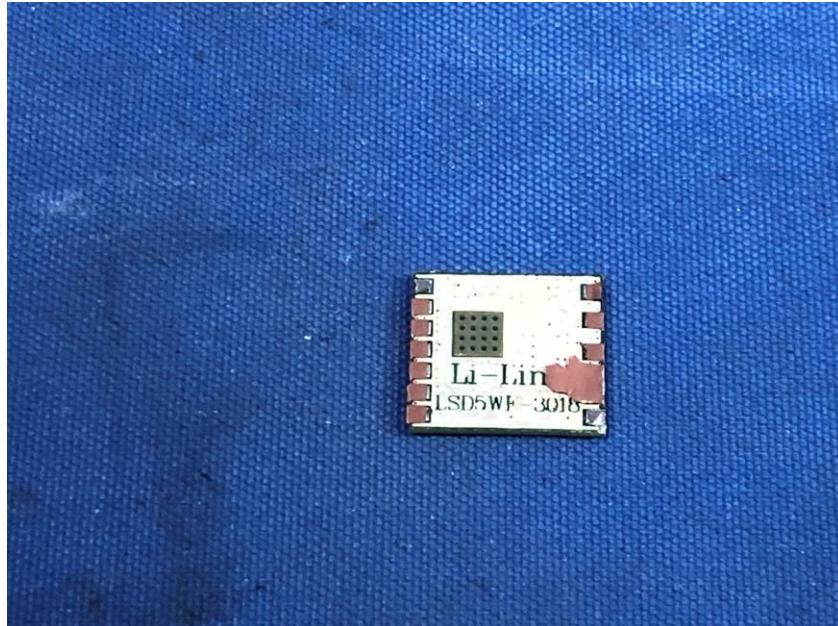

Internal Photos

Applicant:	Hangzhou Hikvision Digital Technology Co., Ltd.
Address of Applicant:	No.555 Qianmo Road,Binjiang District Hangzhou 310052,China
Equipment Under Test (EUT):	
Product Name:	Face Recognition Terminals
Model No.:	DS-K1T680DFW