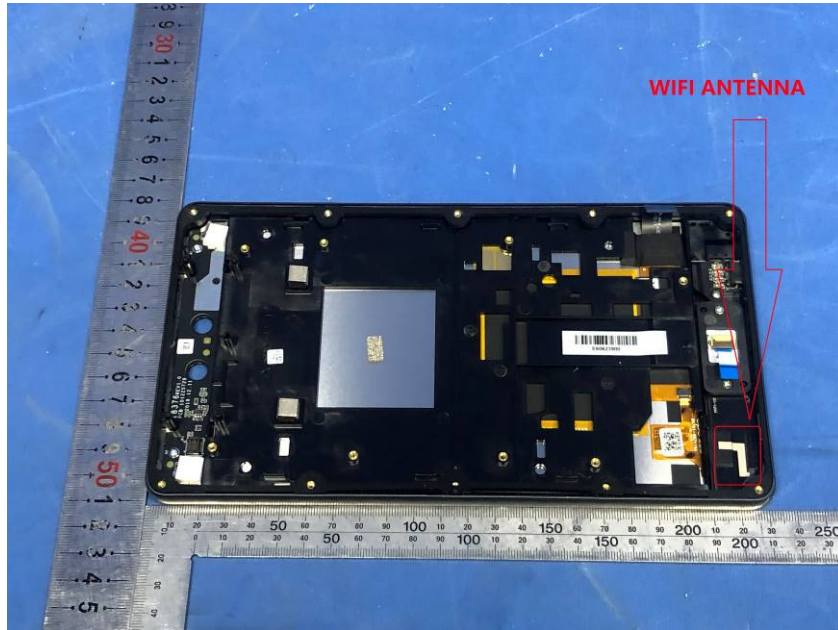

Internal Photos

Applicant:	Hangzhou Hikvision Digital Technology Co., Ltd.
Address of Applicant:	No.555 Qianmo Road,Binjiang District Hangzhou 310052,China
Equipment Under Test (EUT):	
Product Name:	Face Recognition Terminals
Model No.:	DS-K1T680DFW