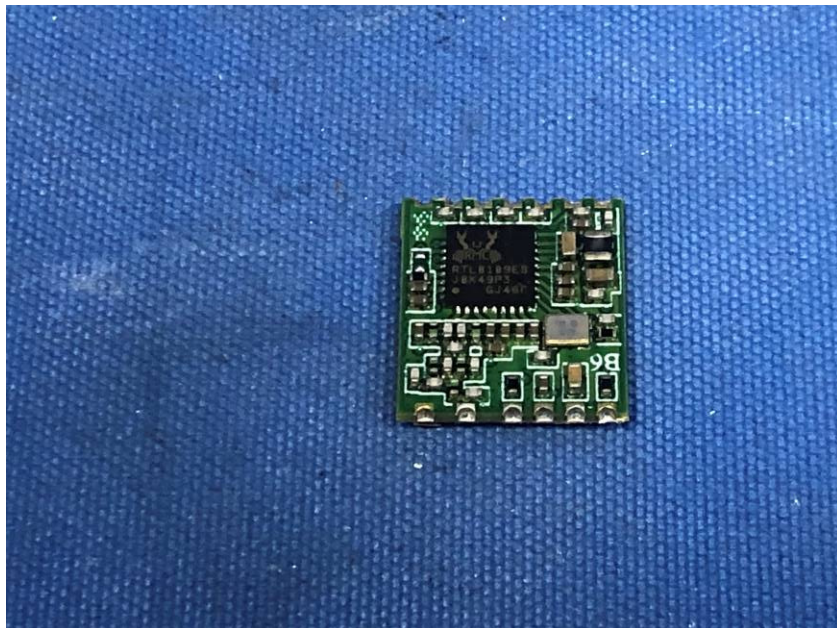

Internal Photos

Applicant:	Hangzhou Hikvision Digital Technology Co., Ltd.
Address of Applicant:	No.555 Qianmo Road,Binjiang District Hangzhou 310052,China
Equipment Under Test (EUT):	
Product Name:	Face Recognition Terminals
Model No.:	DS-K1T680DFW