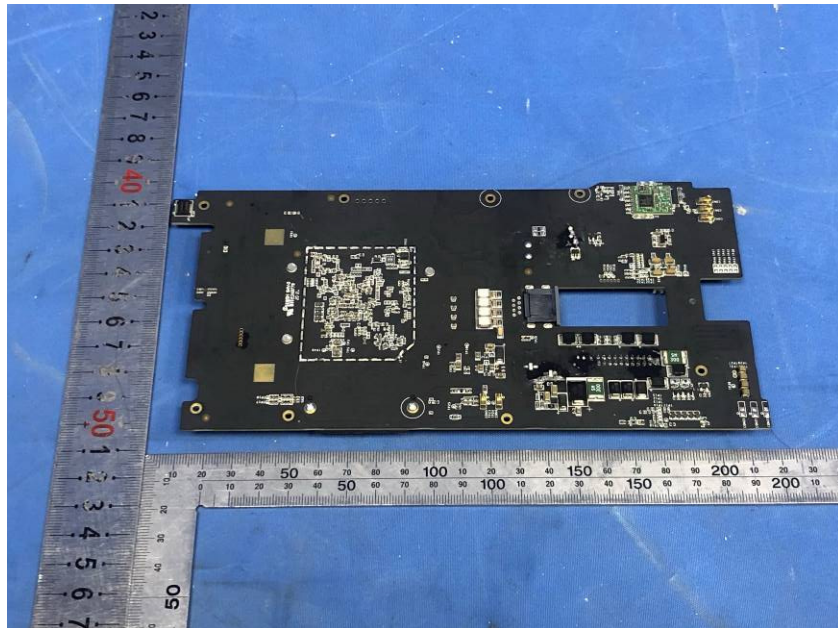

Internal Photos

Applicant:	Hangzhou Hikvision Digital Technology Co., Ltd.
Address of Applicant:	No.555 Qianmo Road,Binjiang District Hangzhou 310052,China
Equipment Under Test (EUT):	
Product Name:	Face Recognition Terminals
Model No.:	DS-K1T680DFW