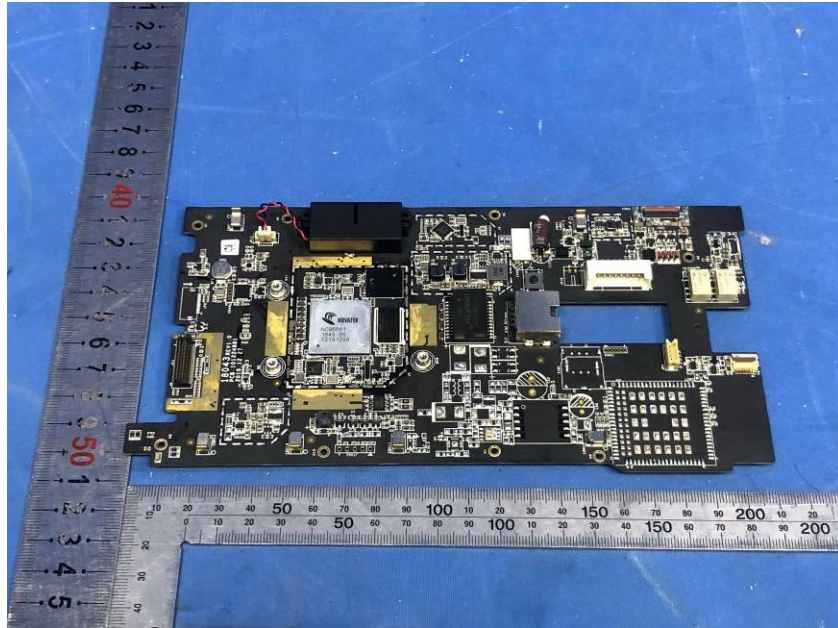

Internal Photos

Applicant:	Hangzhou Hikvision Digital Technology Co., Ltd.
Address of Applicant:	No.555 Qianmo Road,Binjiang District Hangzhou 310052,China
Equipment Under Test (EUT):	
Product Name:	Face Recognition Terminals
Model No.:	DS-K1T680DFW