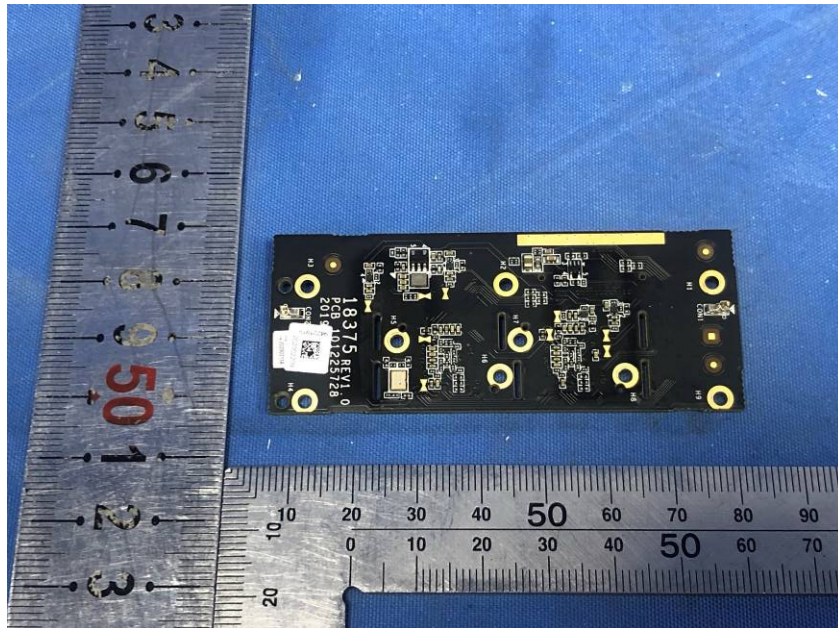

Internal Photos

Applicant:	Hangzhou Hikvision Digital Technology Co., Ltd.
Address of Applicant:	No.555 Qianmo Road,Binjiang District Hangzhou 310052,China
Equipment Under Test (EUT):	
Product Name:	Face Recognition Terminals
Model No.:	DS-K1T680DFW