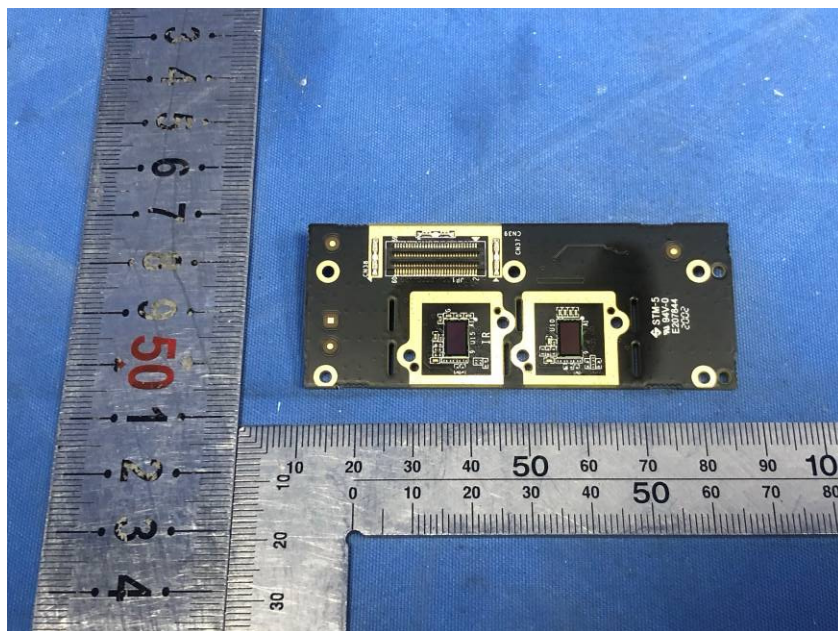

Internal Photos

Applicant:	Hangzhou Hikvision Digital Technology Co., Ltd.
Address of Applicant:	No.555 Qianmo Road,Binjiang District Hangzhou 310052,China
Equipment Under Test (EUT):	
Product Name:	Face Recognition Terminals
Model No.:	DS-K1T680DFW