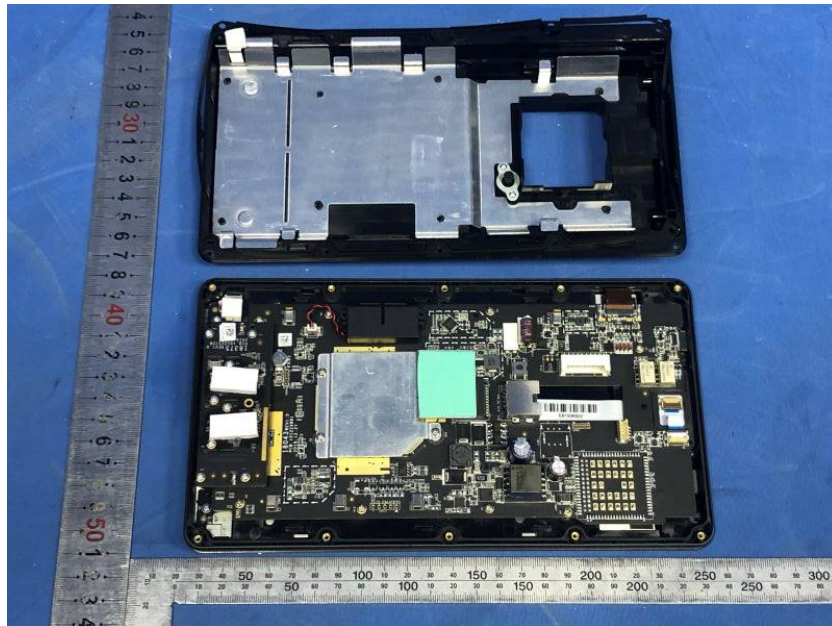

Internal Photos

Applicant:	Hangzhou Hikvision Digital Technology Co., Ltd.
Address of Applicant:	No.555 Qianmo Road,Binjiang District Hangzhou 310052,China
Equipment Under Test (EUT):	
Product Name:	Face Recognition Terminal
Model No.:	DS-K1T680DF-E1