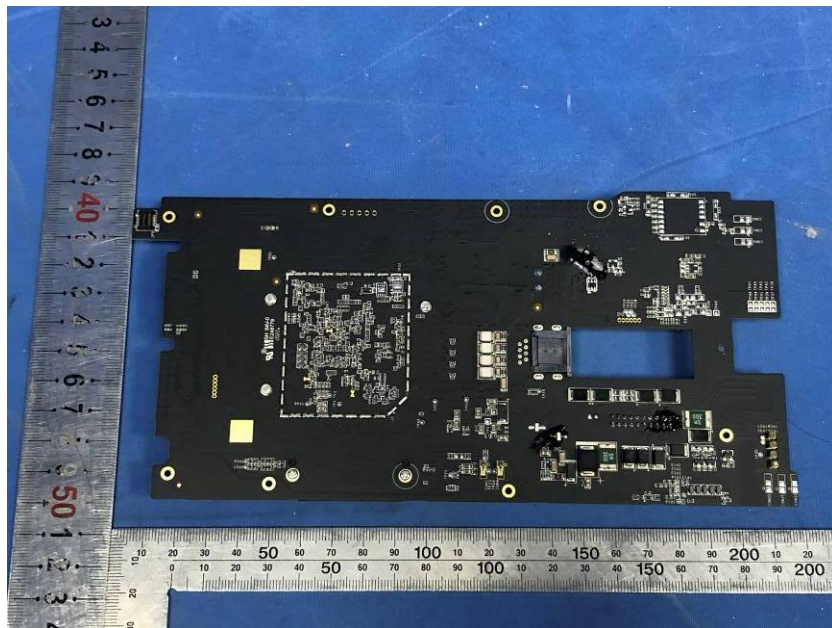

Internal Photos

Applicant:	Hangzhou Hikvision Digital Technology Co., Ltd.
Address of Applicant:	No.555 Qianmo Road,Binjiang District Hangzhou 310052,China
Equipment Under Test (EUT):	
Product Name:	Face Recognition Terminal
Model No.:	DS-K1T680DF-E1