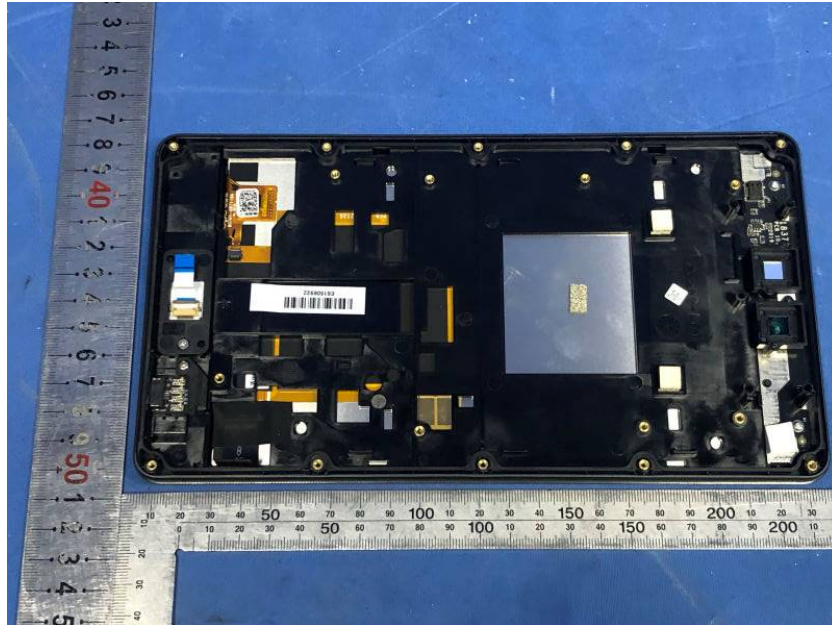

Internal Photos

Applicant:	Hangzhou Hikvision Digital Technology Co., Ltd.
Address of Applicant:	No.555 Qianmo Road,Binjiang District Hangzhou 310052,China
Equipment Under Test (EUT):	
Product Name:	Face Recognition Terminal
Model No.:	DS-K1T680DF-E1