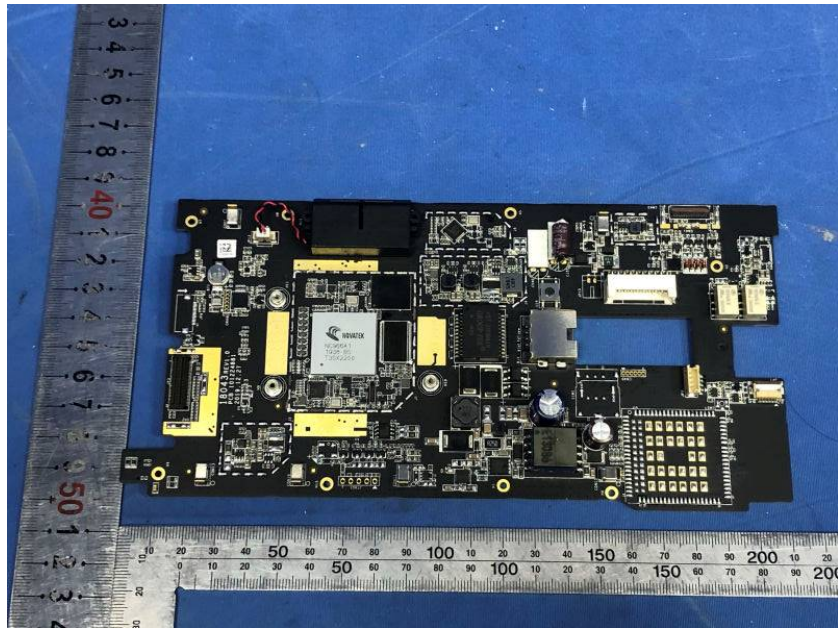

Internal Photos

Applicant:	Hangzhou Hikvision Digital Technology Co., Ltd.
Address of Applicant:	No.555 Qianmo Road,Binjiang District Hangzhou 310052,China
Equipment Under Test (EUT):	
Product Name:	Face Recognition Terminal
Model No.:	DS-K1T680DF-E1