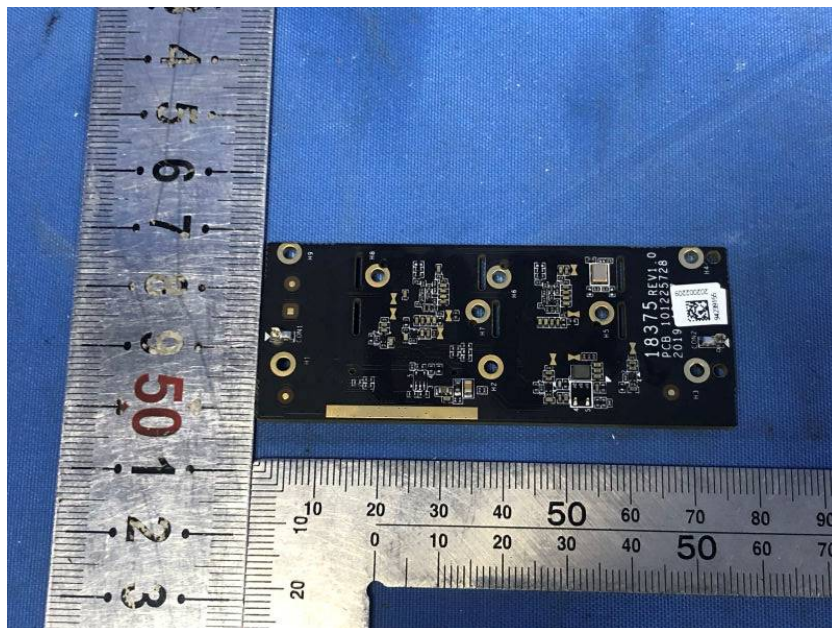

Internal Photos

Applicant:	Hangzhou Hikvision Digital Technology Co., Ltd.
Address of Applicant:	No.555 Qianmo Road,Binjiang District Hangzhou 310052,China
Equipment Under Test (EUT):	
Product Name:	Face Recognition Terminal
Model No.:	DS-K1T680DF-E1