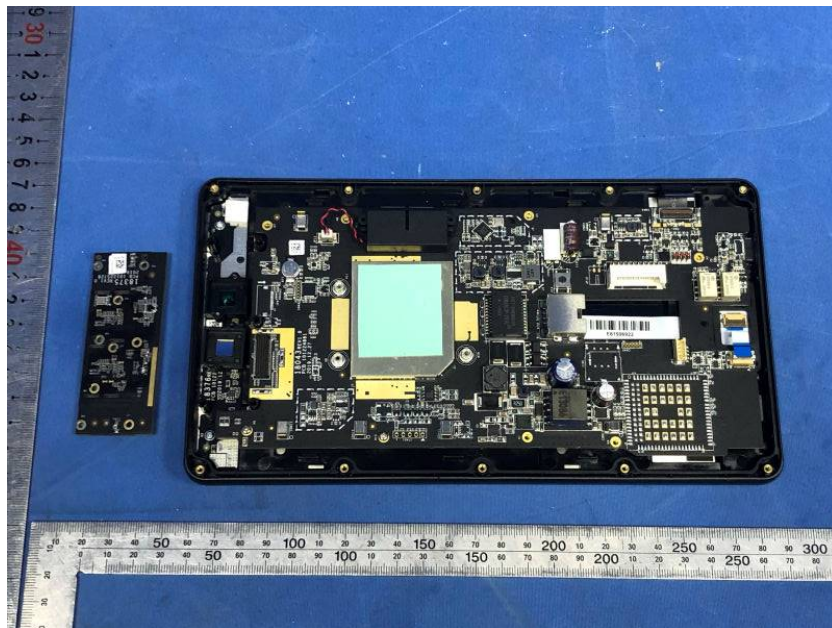

Internal Photos

Applicant:	Hangzhou Hikvision Digital Technology Co., Ltd.
Address of Applicant:	No.555 Qianmo Road,Binjiang District Hangzhou 310052,China
Equipment Under Test (EUT):	
Product Name:	Face Recognition Terminal
Model No.:	DS-K1T680DF-E1