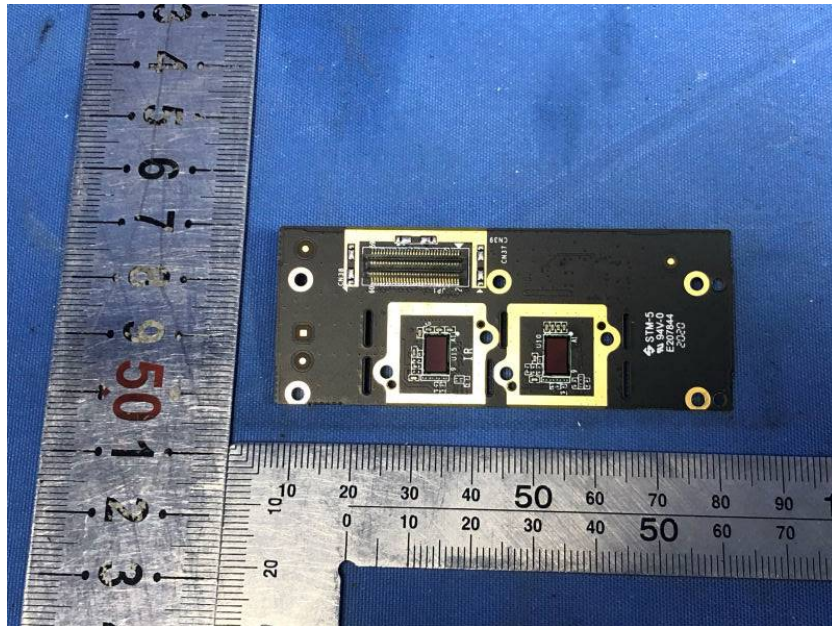

Internal Photos

Applicant:	Hangzhou Hikvision Digital Technology Co., Ltd.
Address of Applicant:	No.555 Qianmo Road,Binjiang District Hangzhou 310052,China
Equipment Under Test (EUT):	
Product Name:	Face Recognition Terminal
Model No.:	DS-K1T680DF-E1