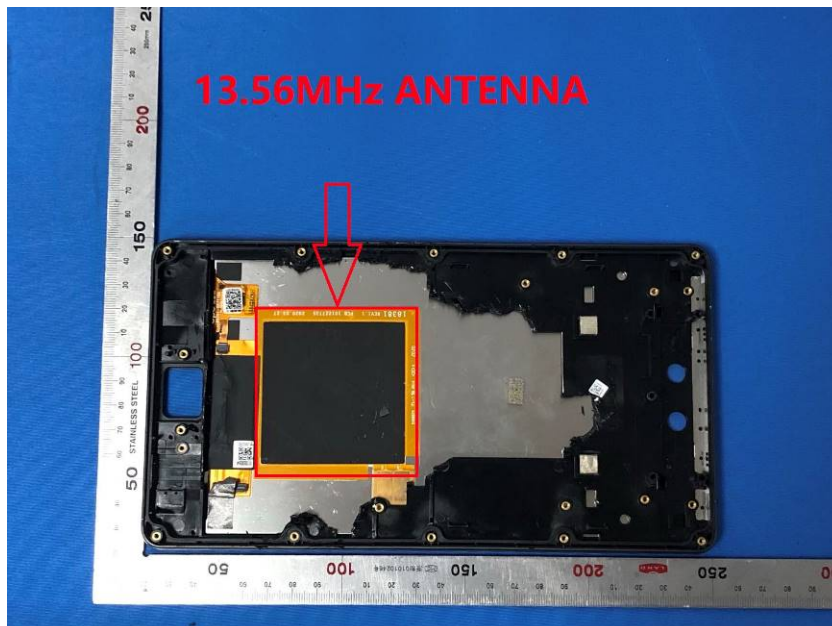

Internal Photos

Applicant:	Hangzhou Hikvision Digital Technology Co., Ltd.
Address of Applicant:	No.555 Qianmo Road,Binjiang District Hangzhou 310052,China
Equipment Under Test (EUT):	
Product Name:	Face Recognition Terminal
Model No.:	DS-K1T680DF-E1