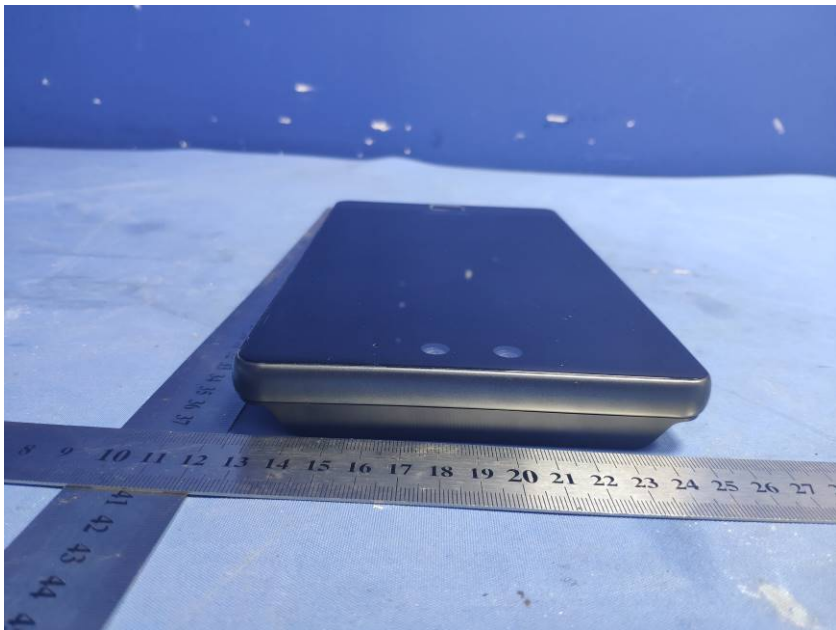

External Photos

Applicant:	Hangzhou Hikvision Digital Technology Co., Ltd.
Address of Applicant:	No.555 Qianmo Road,Binjiang District Hangzhou 310052,China
Equipment Under Test (EUT):	
Product Name:	Face Recognition Terminal
Model No.:	DS-K1T680DF-E1