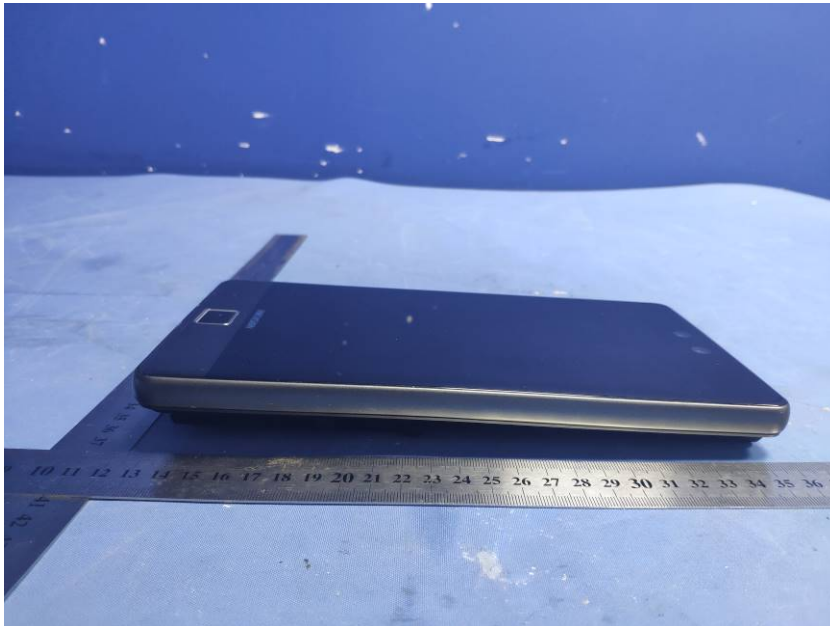

External Photos

Applicant:	Hangzhou Hikvision Digital Technology Co., Ltd.
Address of Applicant:	No.555 Qianmo Road,Binjiang District Hangzhou 310052,China
Equipment Under Test (EUT):	
Product Name:	Face Recognition Terminal
Model No.:	DS-K1T680DF-E1