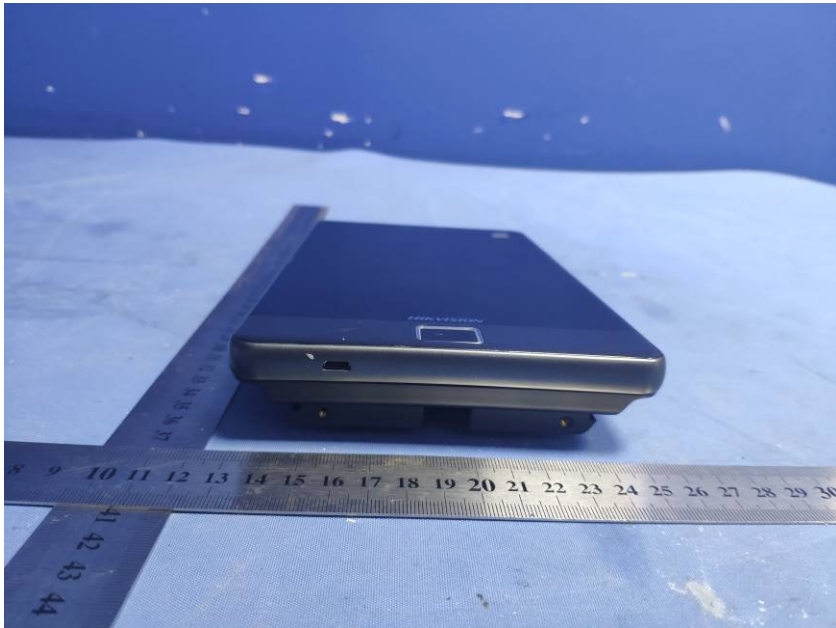

External Photos

Applicant:	Hangzhou Hikvision Digital Technology Co., Ltd.
Address of Applicant:	No.555 Qianmo Road,Binjiang District Hangzhou 310052,China
Equipment Under Test (EUT):	
Product Name:	Face Recognition Terminal
Model No.:	DS-K1T680DF-E1