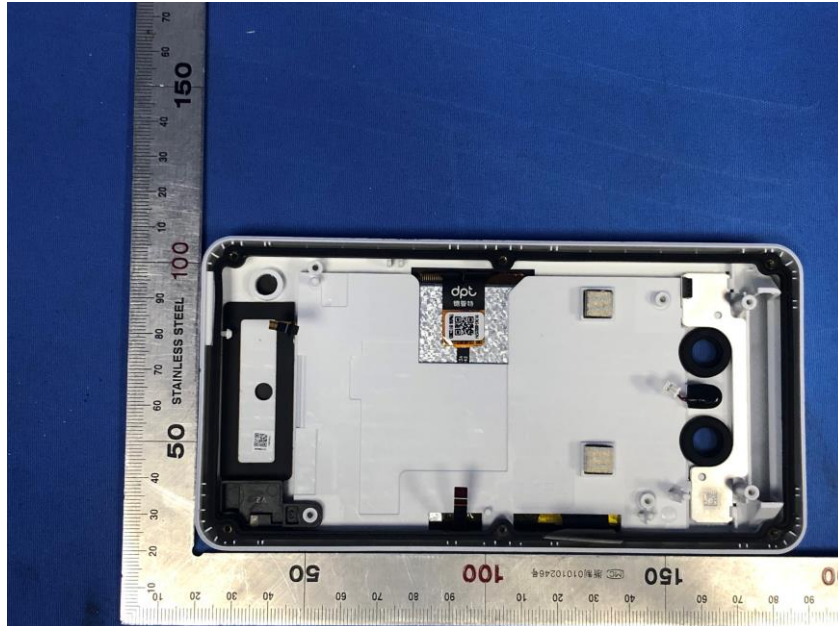

## **Internal Photos**

<b>Applicant:</b>	Hangzhou Hikvision Digital Technology Co., Ltd.
<b>Address of Applicant:</b>	No.555 Qianmo Road,Binjiang District Hangzhou 310052,China
<b>Equipment Under Test (EUT):</b>	
<b>Product Name:</b>	Face Recognition Terminal
<b>Model No.:</b>	DS-K1T341BMW