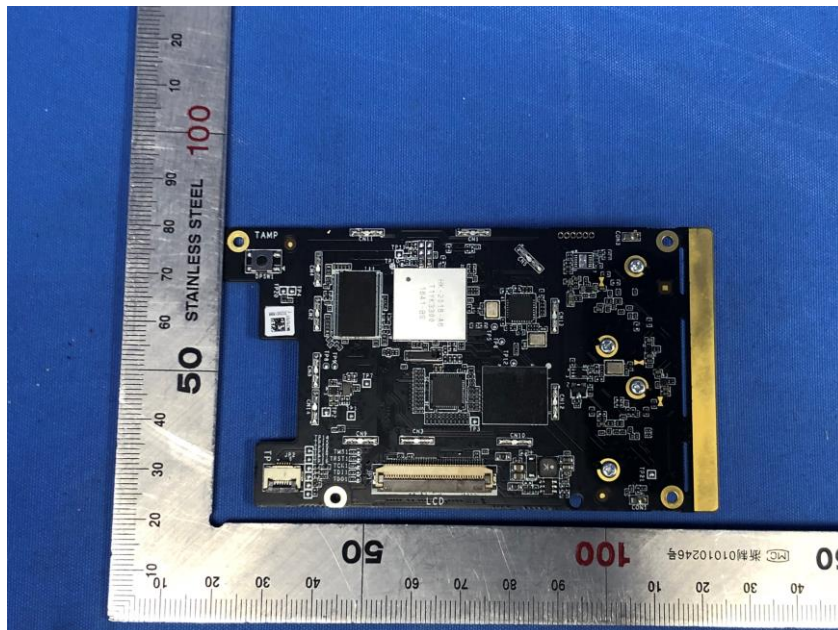

## **Internal Photos**

<b>Applicant:</b>	Hangzhou Hikvision Digital Technology Co., Ltd.
<b>Address of Applicant:</b>	No.555 Qianmo Road,Binjiang District Hangzhou 310052,China
<b>Equipment Under Test (EUT):</b>	
<b>Product Name:</b>	Face Recognition Terminal
<b>Model No.:</b>	DS-K1T341BMW