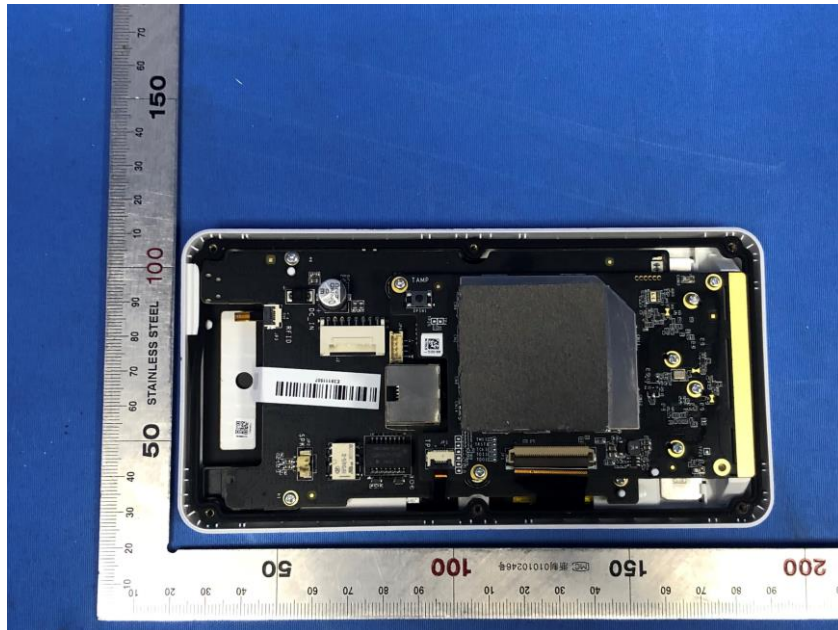

## **Internal Photos**

<b>Applicant:</b>	Hangzhou Hikvision Digital Technology Co., Ltd.
<b>Address of Applicant:</b>	No.555 Qianmo Road,Binjiang District Hangzhou 310052,China
<b>Equipment Under Test (EUT):</b>	
<b>Product Name:</b>	Face Recognition Terminal
<b>Model No.:</b>	DS-K1T341BMW