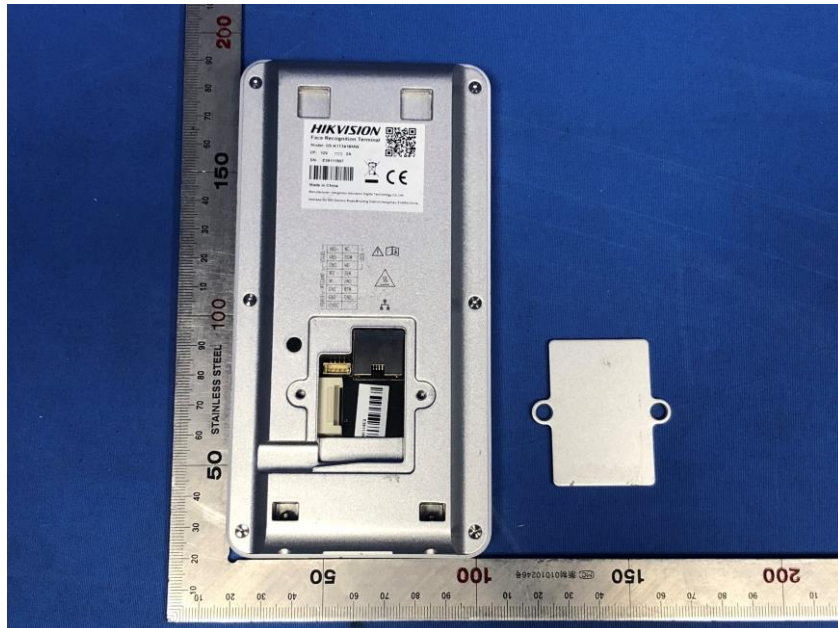

## **Internal Photos**

<b>Applicant:</b>	Hangzhou Hikvision Digital Technology Co., Ltd.
<b>Address of Applicant:</b>	No.555 Qianmo Road,Binjiang District Hangzhou 310052,China
<b>Equipment Under Test (EUT):</b>	
<b>Product Name:</b>	Face Recognition Terminal
<b>Model No.:</b>	DS-K1T341BMW