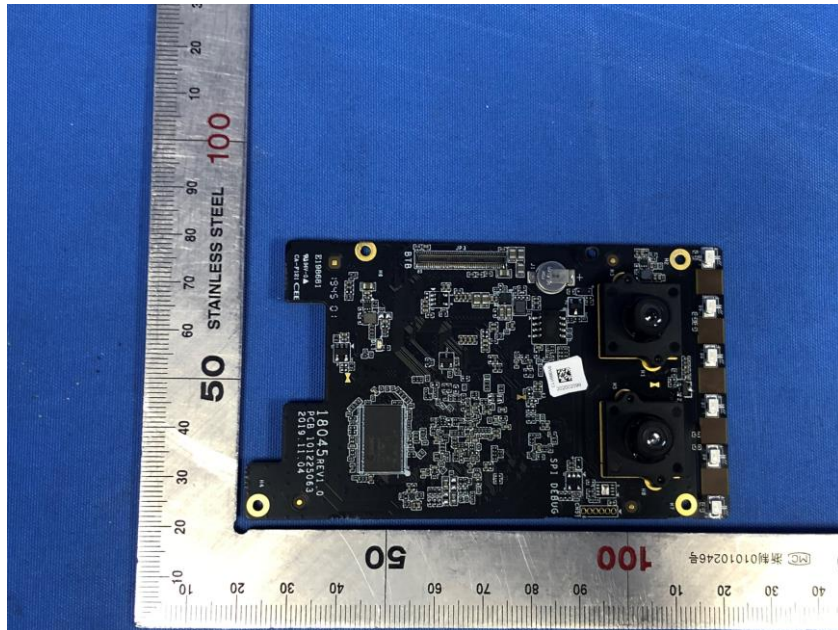

## **Internal Photos**

<b>Applicant:</b>	Hangzhou Hikvision Digital Technology Co., Ltd.
<b>Address of Applicant:</b>	No.555 Qianmo Road,Binjiang District Hangzhou 310052,China
<b>Equipment Under Test (EUT):</b>	
<b>Product Name:</b>	Face Recognition Terminal
<b>Model No.:</b>	DS-K1T341BMW