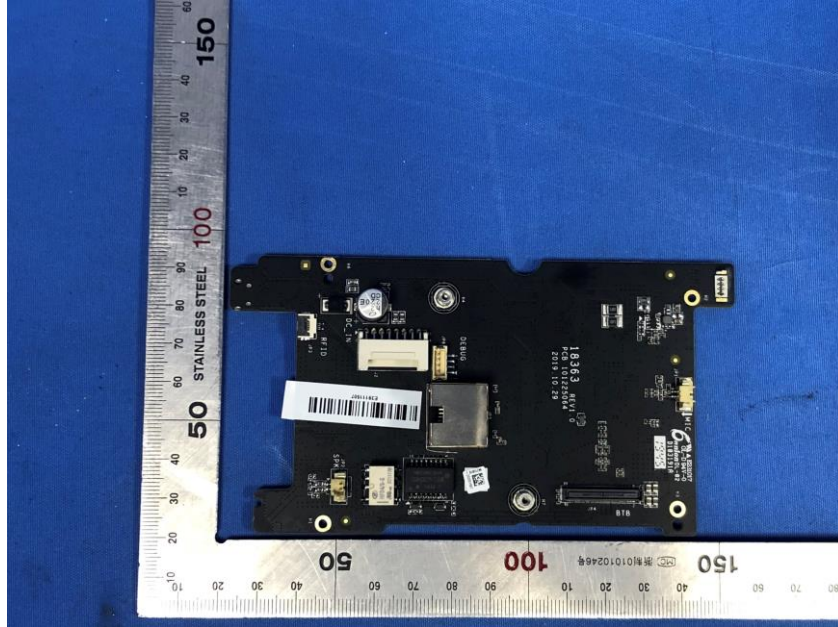

## **Internal Photos**

<b>Applicant:</b>	Hangzhou Hikvision Digital Technology Co., Ltd.
<b>Address of Applicant:</b>	No.555 Qianmo Road,Binjiang District Hangzhou 310052,China
<b>Equipment Under Test (EUT):</b>	
<b>Product Name:</b>	Face Recognition Terminal
<b>Model No.:</b>	DS-K1T341BMW