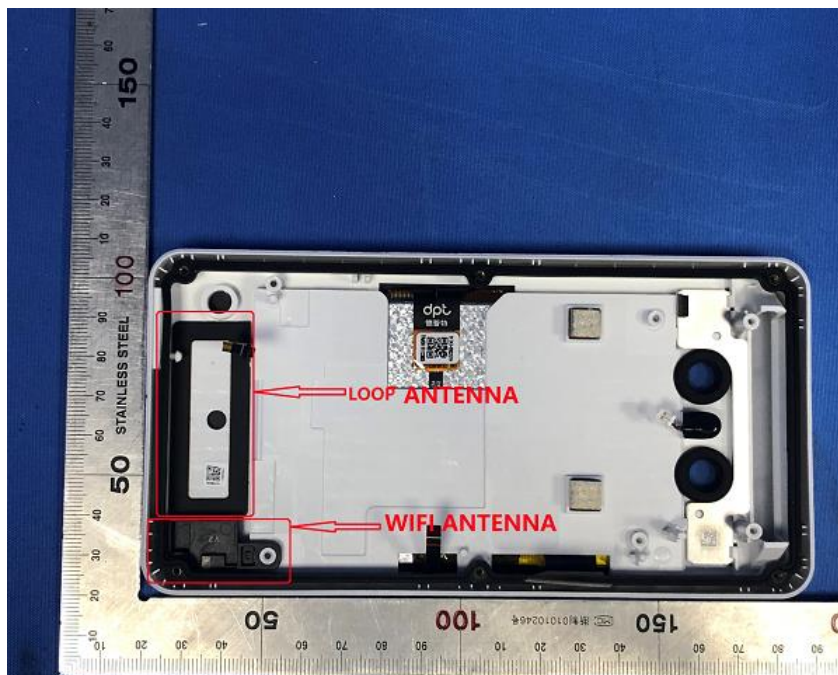

## **Internal Photos**

<b>Applicant:</b>	Hangzhou Hikvision Digital Technology Co., Ltd.
<b>Address of Applicant:</b>	No.555 Qianmo Road,Binjiang District Hangzhou 310052,China
<b>Equipment Under Test (EUT):</b>	
<b>Product Name:</b>	Face Recognition Terminal
<b>Model No.:</b>	DS-K1T341BMW