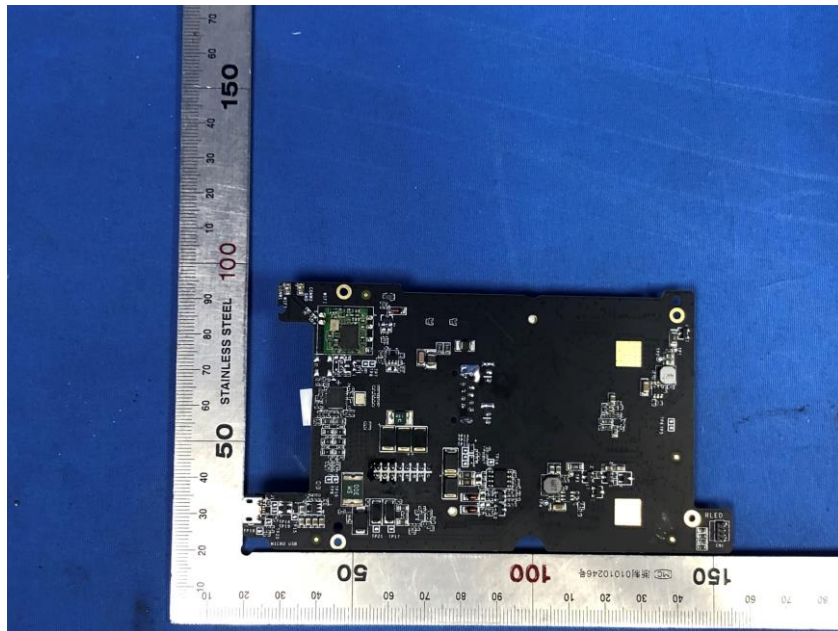

## **Internal Photos**

<b>Applicant:</b>	Hangzhou Hikvision Digital Technology Co., Ltd.
<b>Address of Applicant:</b>	No.555 Qianmo Road,Binjiang District Hangzhou 310052,China
<b>Equipment Under Test (EUT):</b>	
<b>Product Name:</b>	Face Recognition Terminal
<b>Model No.:</b>	DS-K1T341BMW