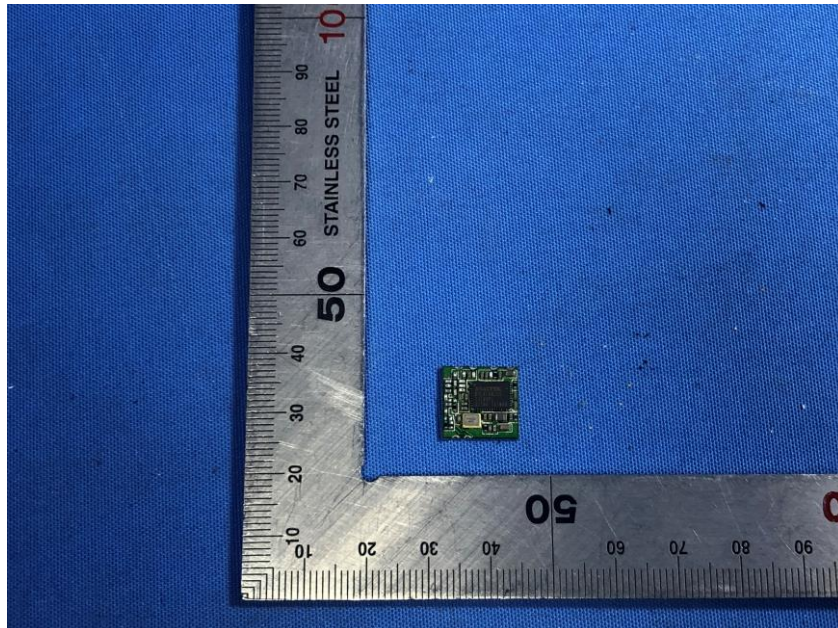

## **Internal Photos**

<b>Applicant:</b>	Hangzhou Hikvision Digital Technology Co., Ltd.
<b>Address of Applicant:</b>	No.555 Qianmo Road,Binjiang District Hangzhou 310052,China
<b>Equipment Under Test (EUT):</b>	
<b>Product Name:</b>	Face Recognition Terminal
<b>Model No.:</b>	DS-K1T341BMW