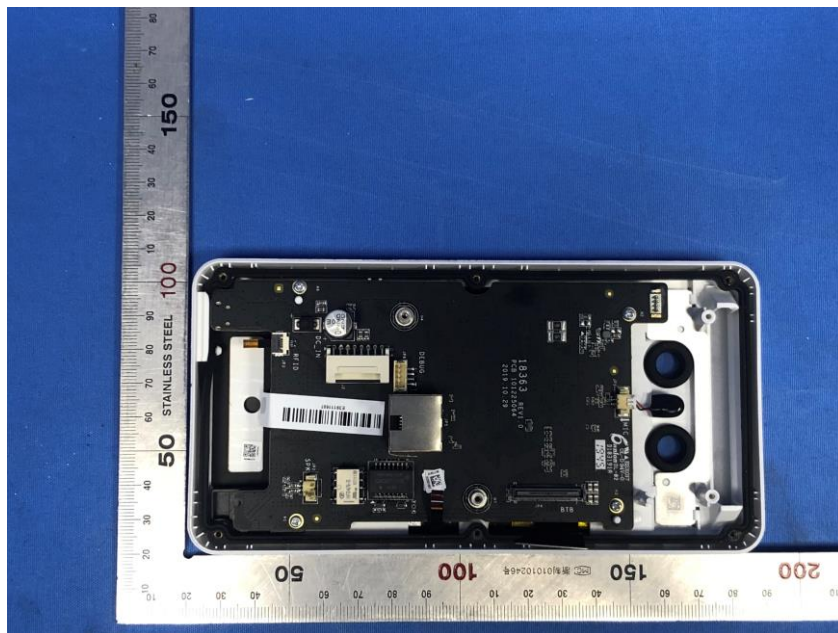

## **Internal Photos**

<b>Applicant:</b>	Hangzhou Hikvision Digital Technology Co., Ltd.
<b>Address of Applicant:</b>	No.555 Qianmo Road,Binjiang District Hangzhou 310052,China
<b>Equipment Under Test (EUT):</b>	
<b>Product Name:</b>	Face Recognition Terminal
<b>Model No.:</b>	DS-K1T341BMW