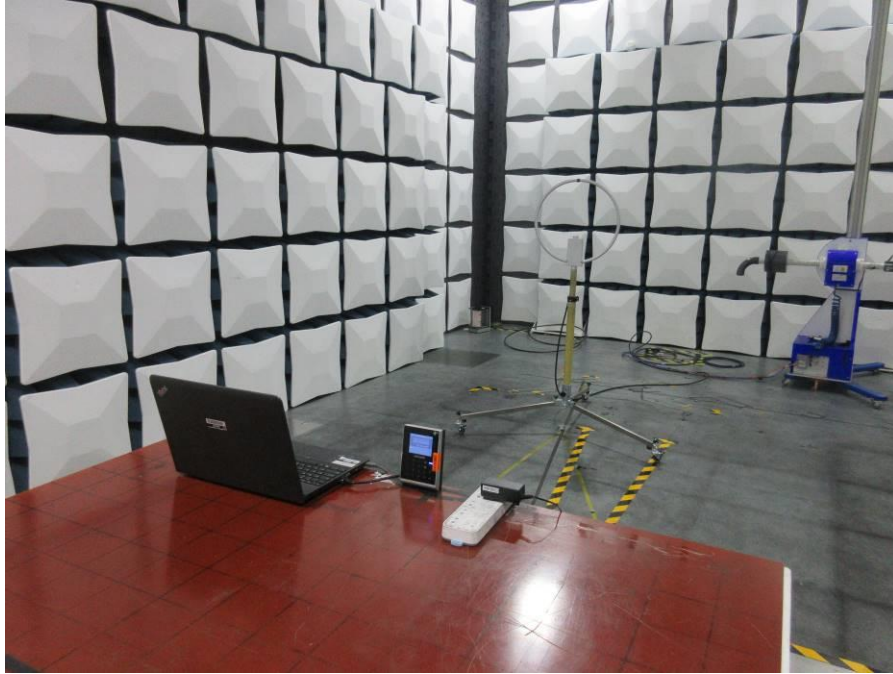

### **Setup Photographs**

RADIATED RF MEASUREMENT SETUP (9KHz ~ 30 MHz)

RADIATED RF MEASUREMENT SETUP (30MHz ~ 1 GHz)

RADIATED RF MEASUREMENT SETUP (ABOVE 1 GHz- X axis)

RADIATED RF MEASUREMENT SETUP (ABOVE 1 GHz- Y axis)

RADIATED RF MEASUREMENT SETUP (ABOVE 1 GHz- Z axis)

POWERLINE CONDUCTED EMISSIONS MEASUREMENT SETUP