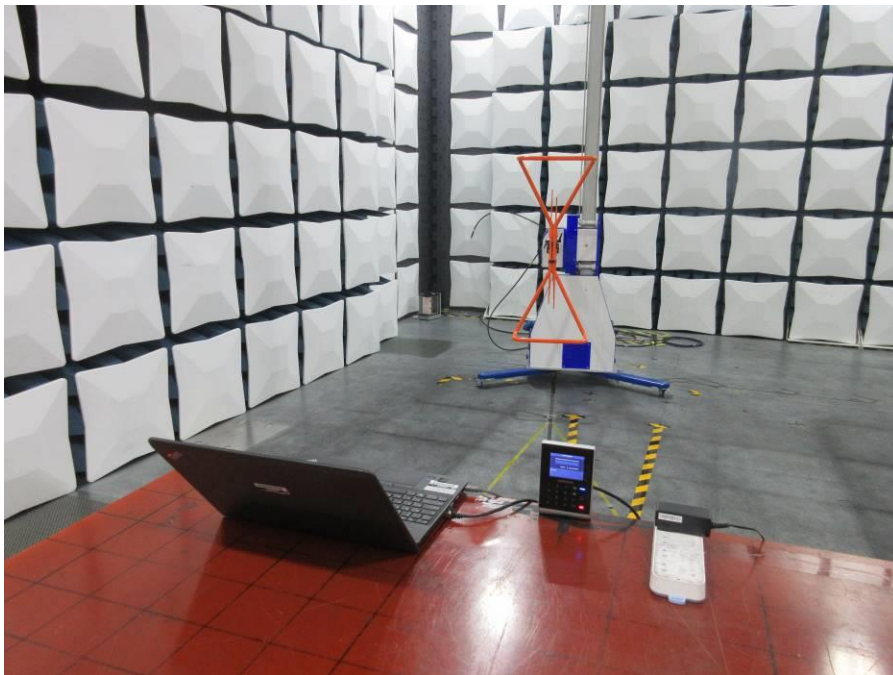

### **Setup Photographs**

RADIATED RF MEASUREMENT SETUP (9KHz ~ 30 MHz)

RADIATED RF MEASUREMENT SETUP (30MHz ~ 1 GHz)

RADIATED RF MEASUREMENT SETUP (ABOVE 1 GHz- X axis)

RADIATED RF MEASUREMENT SETUP (ABOVE 1 GHz- Y axis)

RADIATED RF MEASUREMENT SETUP (ABOVE 1 GHz- Z axis)

POWERLINE CONDUCTED EMISSIONS MEASUREMENT SETUP