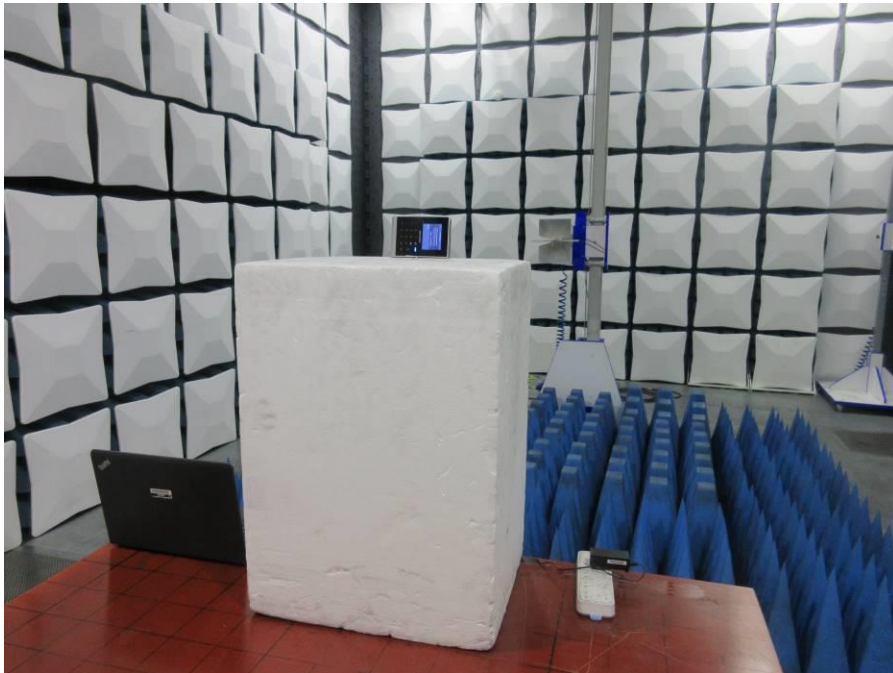

### **Setup Photographs**

RADIATED RF MEASUREMENT SETUP (9KHz ~ 30 MHz)

RADIATED RF MEASUREMENT SETUP (30MHz ~ 1 GHz)

RADIATED RF MEASUREMENT SETUP (ABOVE 1 GHz- X axis)

RADIATED RF MEASUREMENT SETUP (ABOVE 1 GHz- Y axis)

RADIATED RF MEASUREMENT SETUP (ABOVE 1 GHz- Z axis)

POWERLINE CONDUCTED EMISSIONS MEASUREMENT SETUP