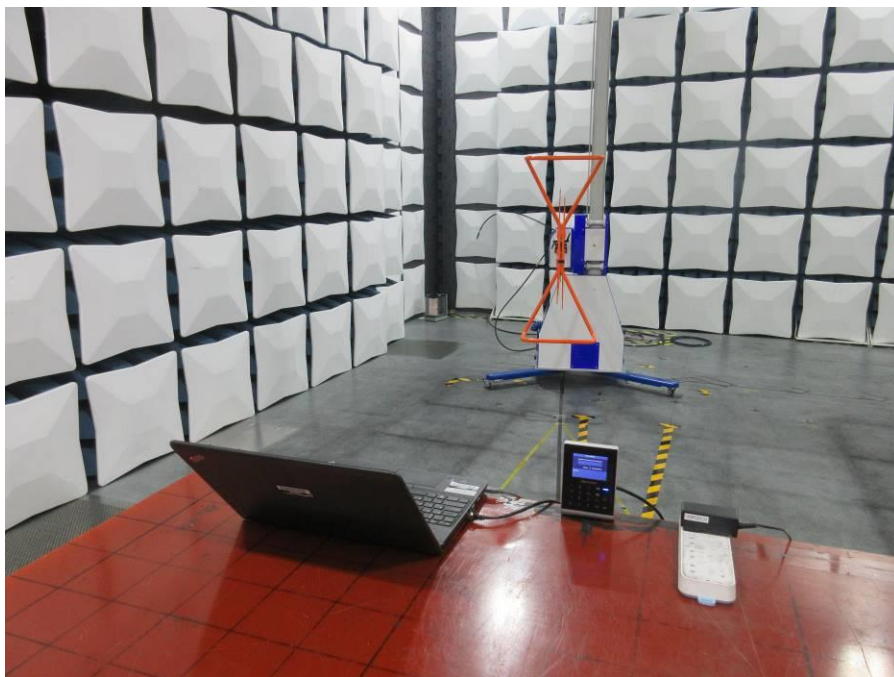

Appendix III

Setup Photographs

RADIATED RF MEASUREMENT SETUP (9KHz ~ 30 MHz)

RADIATED RF MEASUREMENT SETUP (30MHz ~ 1 GHz)

RADIATED RF MEASUREMENT SETUP (ABOVE 1 GHz- X axis)

RADIATED RF MEASUREMENT SETUP (ABOVE 1 GHz- Y axis)

RADIATED RF MEASUREMENT SETUP (ABOVE 1 GHz- Z axis)

POWERLINE CONDUCTED EMISSIONS MEASUREMENT SETUP