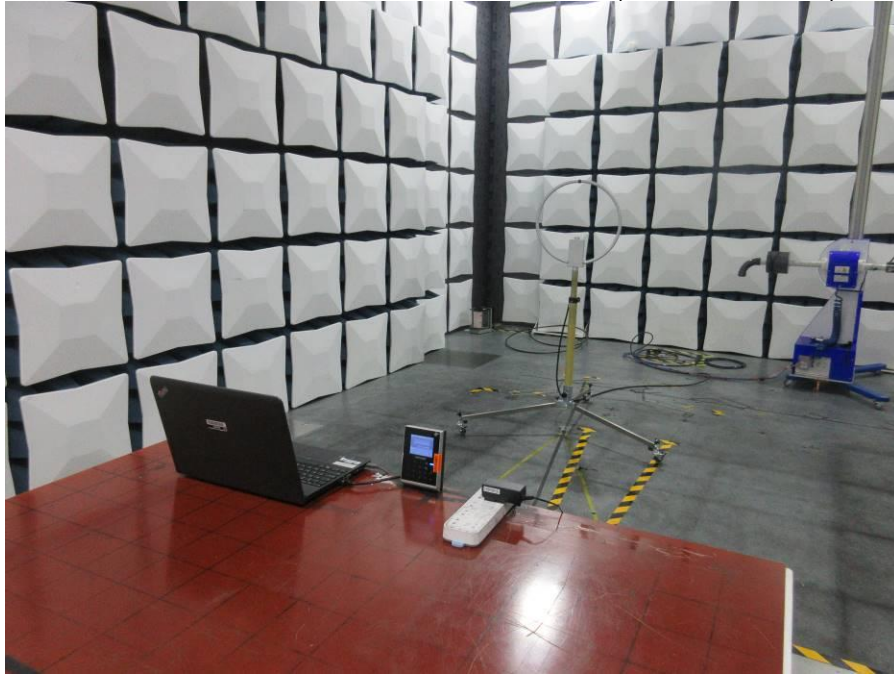

Appendix III

Setup Photographs

RADIATED RF MEASUREMENT SETUP (9KHz ~ 30 MHz)

RADIATED RF MEASUREMENT SETUP (30MHz ~ 1 GHz)

RADIATED RF MEASUREMENT SETUP (ABOVE 1 GHz- X axis)

RADIATED RF MEASUREMENT SETUP (ABOVE 1 GHz- Y axis)

RADIATED RF MEASUREMENT SETUP (ABOVE 1 GHz- Z axis)

POWERLINE CONDUCTED EMISSIONS MEASUREMENT SETUP