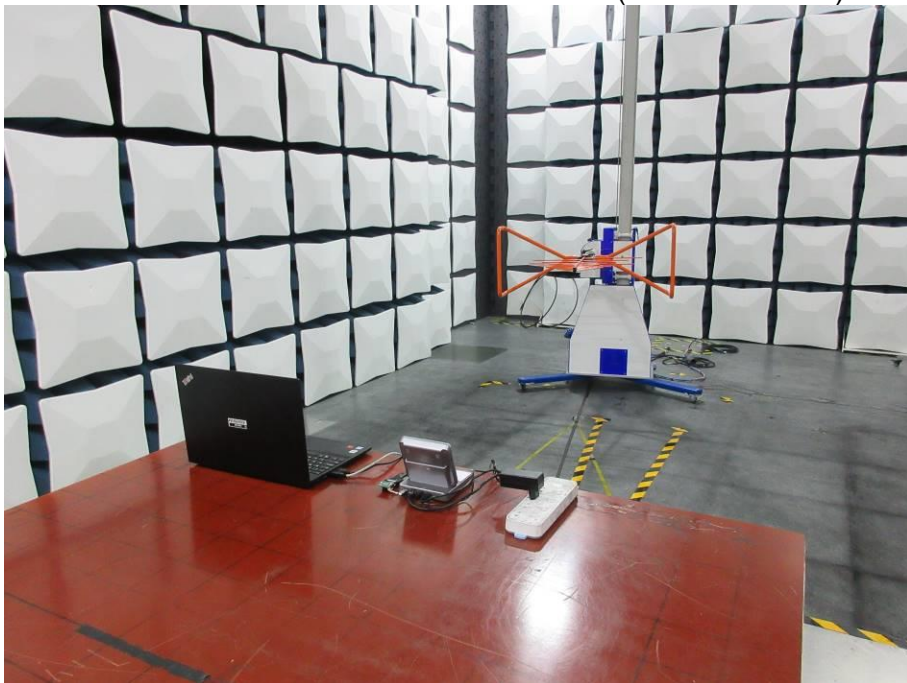

Appendix III

Setup Photographs

RADIATED RF MEASUREMENT SETUP (9KHz ~ 30 MHz)

RADIATED RF MEASUREMENT SETUP (30MHz ~ 1 GHz)

RADIATED RF MEASUREMENT SETUP (ABOVE 1 GHz- X axis)

RADIATED RF MEASUREMENT SETUP (ABOVE 1 GHz- Y axis)

RADIATED RF MEASUREMENT SETUP (ABOVE 1 GHz- Z axis)

POWERLINE CONDUCTED EMISSIONS MEASUREMENT SETUP