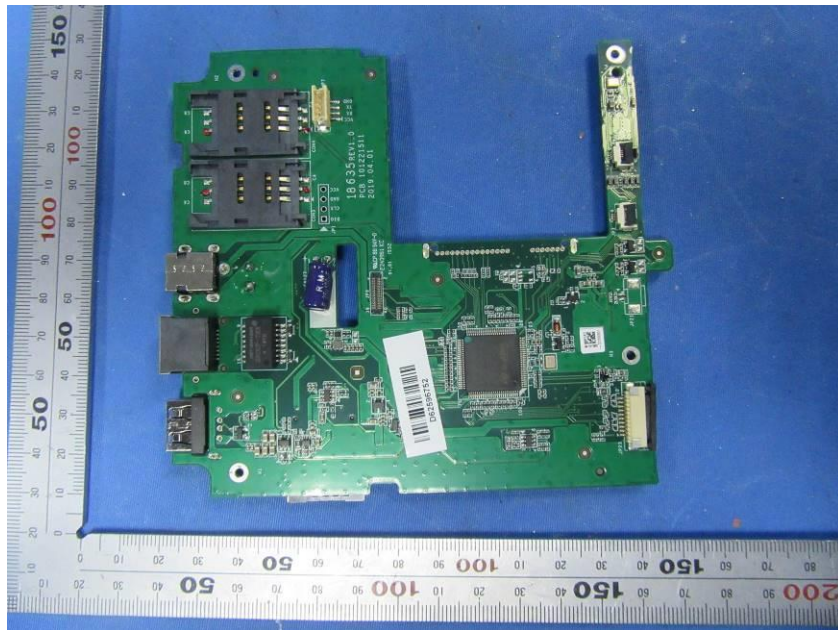

Internal Photos

Applicant:	Hangzhou Hikvision Digital Technology Co., Ltd.
Address of Applicant:	No.555 Qianmo Road, Binjiang District, Hangzhou 310052, China
Equipment Under Test (EUT):	
Product Name:	Enrollment Station
Model No.:	DS-K1F600-D6E-F