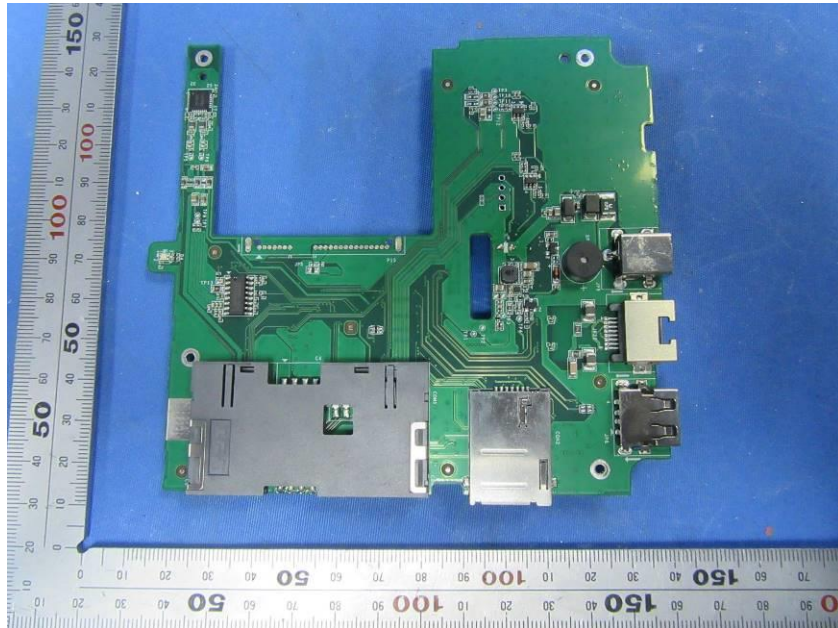

Internal Photos

Applicant:	Hangzhou Hikvision Digital Technology Co., Ltd.
Address of Applicant:	No.555 Qianmo Road, Binjiang District, Hangzhou 310052, China
Equipment Under Test (EUT):	
Product Name:	Enrollment Station
Model No.:	DS-K1F600-D6E-F