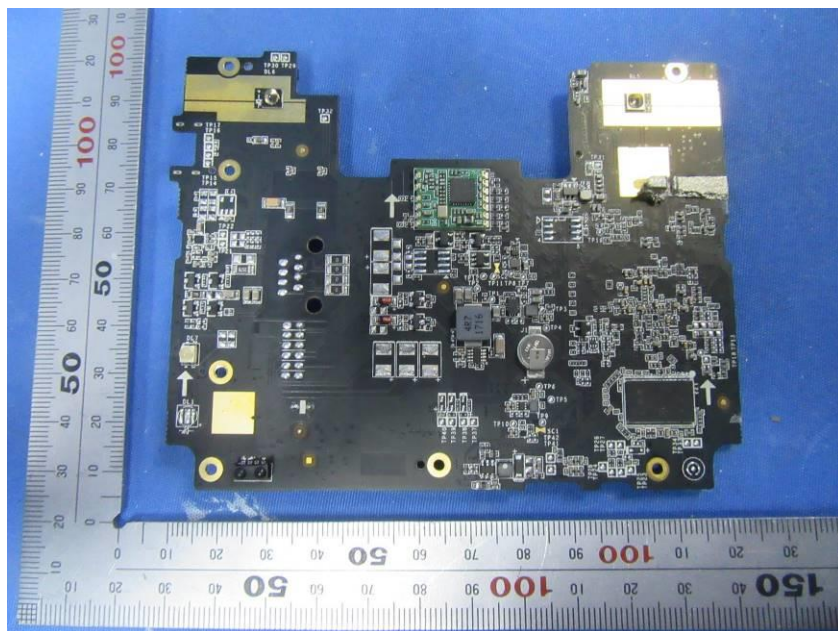

Internal Photos

Applicant:	Hangzhou Hikvision Digital Technology Co., Ltd.
Address of Applicant:	No.555 Qianmo Road, Binjiang District, Hangzhou 310052, China
Equipment Under Test (EUT):	
Product Name:	Enrollment Station
Model No.:	DS-K1F600-D6E-F