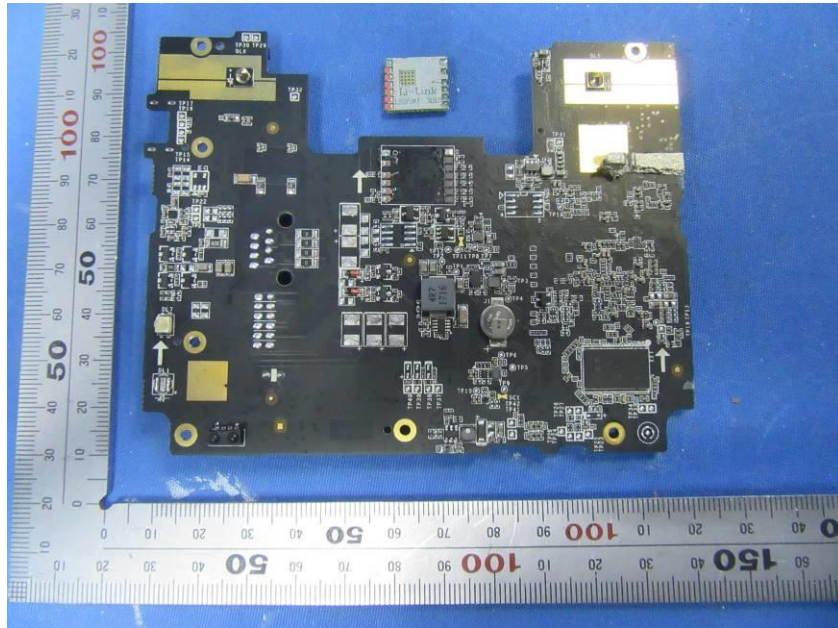

Internal Photos

Applicant:	Hangzhou Hikvision Digital Technology Co., Ltd.
Address of Applicant:	No.555 Qianmo Road, Binjiang District, Hangzhou 310052, China
Equipment Under Test (EUT):	
Product Name:	Enrollment Station
Model No.:	DS-K1F600-D6E-F