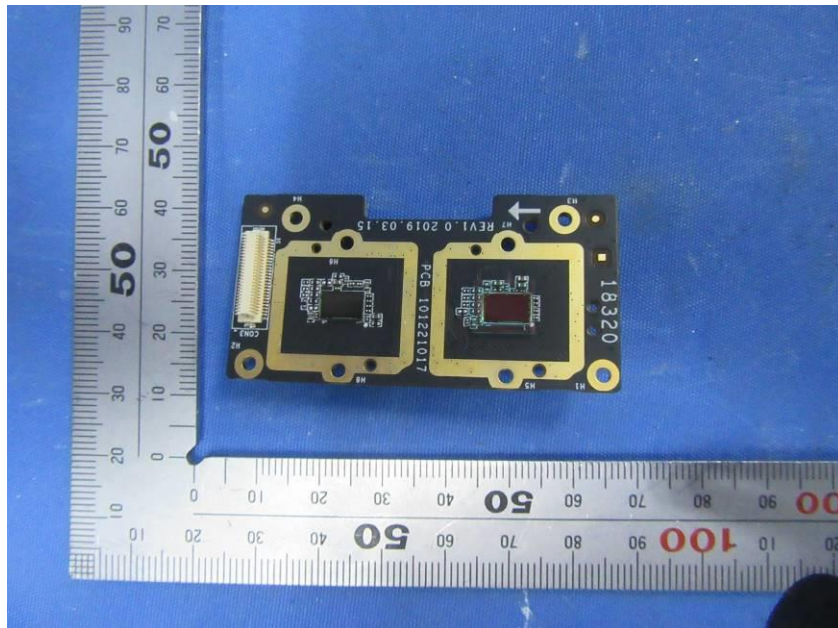

Internal Photos

Applicant:	Hangzhou Hikvision Digital Technology Co., Ltd.
Address of Applicant:	No.555 Qianmo Road, Binjiang District, Hangzhou 310052, China
Equipment Under Test (EUT):	
Product Name:	Enrollment Station
Model No.:	DS-K1F600-D6E-F