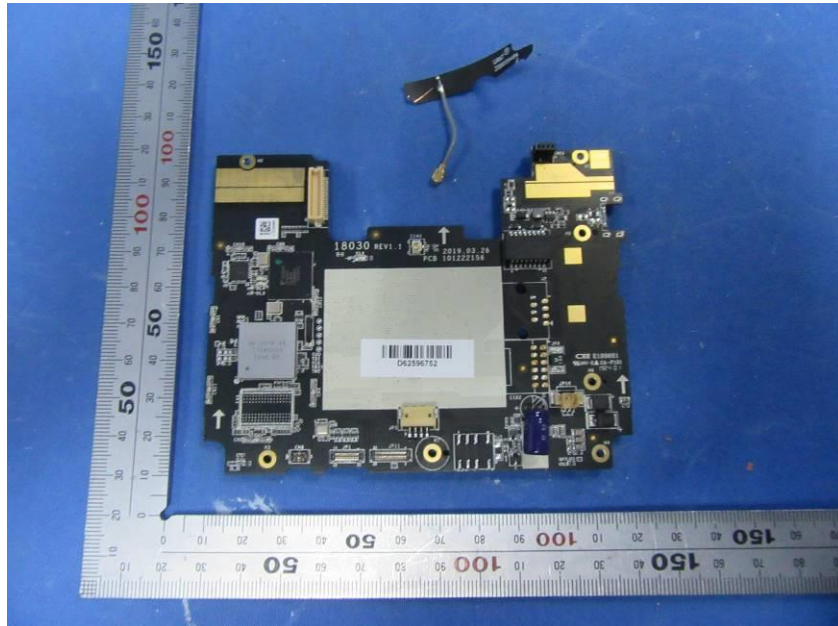

Internal Photos

Applicant:	Hangzhou Hikvision Digital Technology Co., Ltd.
Address of Applicant:	No.555 Qianmo Road, Binjiang District, Hangzhou 310052, China
Equipment Under Test (EUT):	
Product Name:	Enrollment Station
Model No.:	DS-K1F600-D6E-F