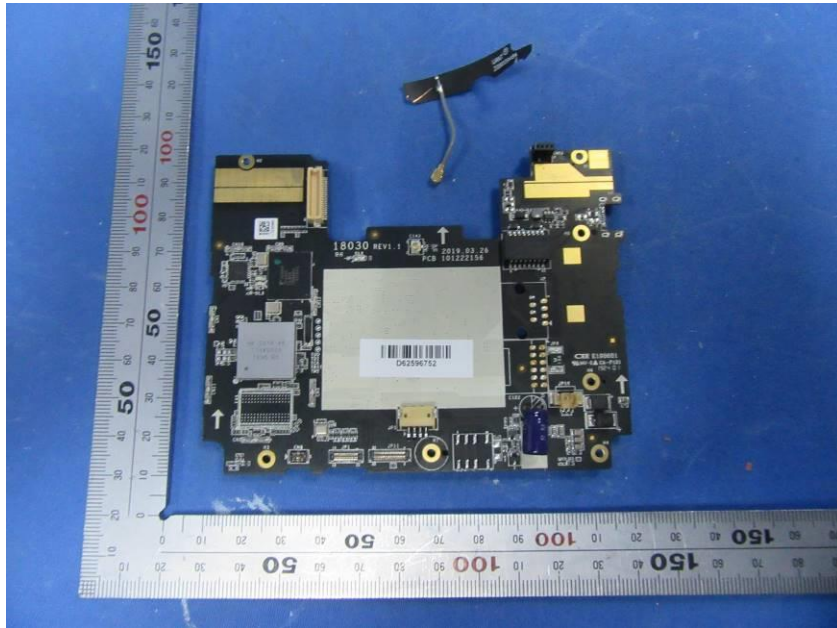

Internal Photos

Applicant:	Hangzhou Hikvision Digital Technology Co., Ltd.
Address of Applicant:	No.555 Qianmo Road, Binjiang District, Hangzhou 310052, China
Equipment Under Test (EUT):	
Product Name:	Enrollment Station
Model No.:	DS-K1F600-D6E-F