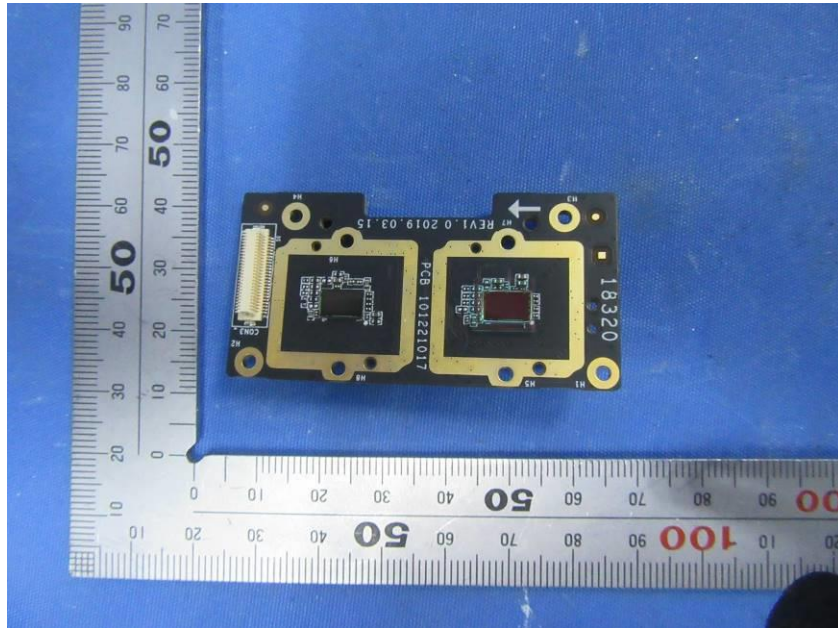

Internal Photos

Applicant:	Hangzhou Hikvision Digital Technology Co., Ltd.
Address of Applicant:	No.555 Qianmo Road, Binjiang District, Hangzhou 310052, China
Equipment Under Test (EUT):	
Product Name:	Enrollment Station
Model No.:	DS-K1F600-D6E-F