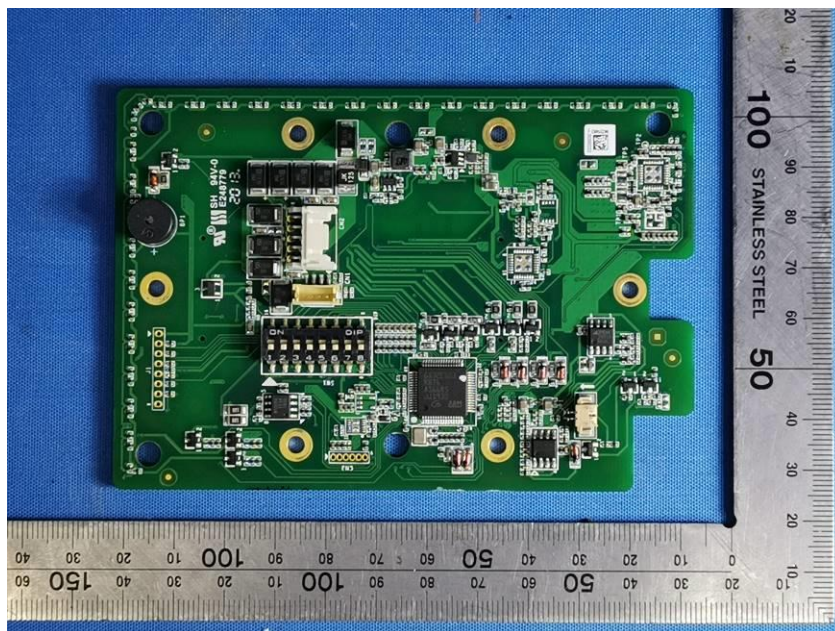

## **Internal Photos**

<b>Applicant:</b>	Hangzhou Hikvision Digital Technology Co., Ltd.
<b>Address of Applicant:</b>	No.555 Qianmo Road,Binjiang District Hangzhou 310052,China
<b>Equipment Under Test (EUT):</b>	
<b>Product Name:</b>	card reader
<b>Model No.:</b>	DS-K1108AEK