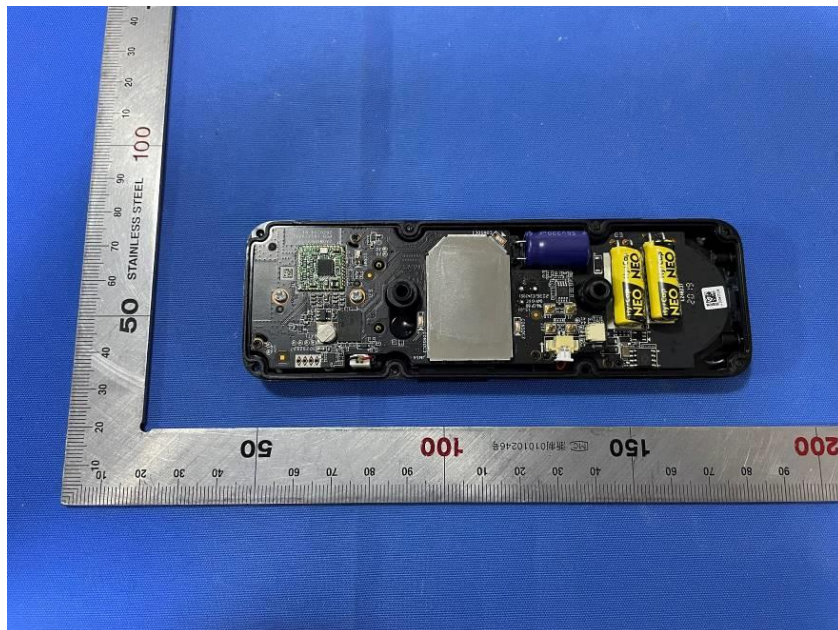

## **Internal Photos**

<b>Applicant:</b>	Hangzhou Hikvision Digital Technology Co., Ltd
<b>Address of Applicant:</b>	No.555 Qianmo Road, Binjiang District, Hangzhou 310052, China
<b>Equipment Under Test (EUT):</b>	
<b>Product Name:</b>	NETWORK CAMERA
<b>Model No.:</b>	DS-2CV2C21G0-IW