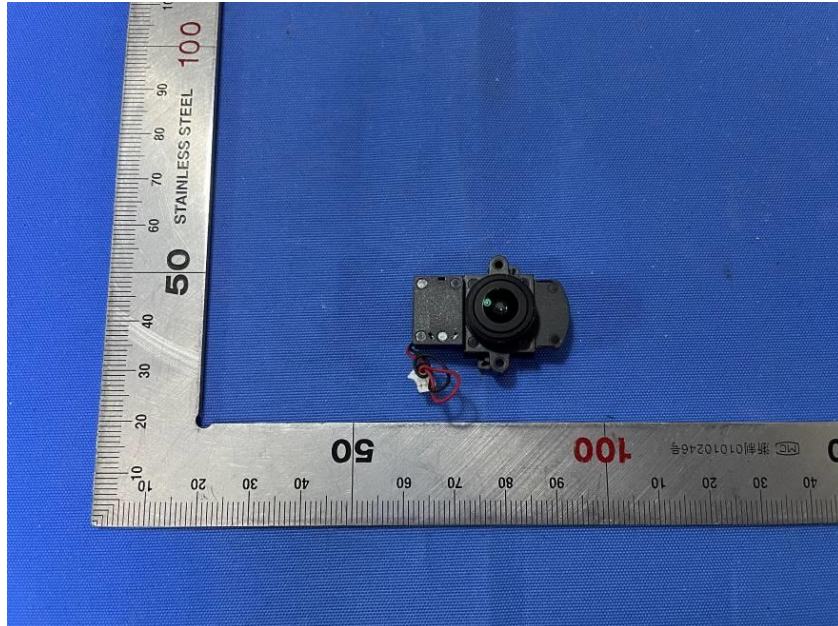

## **Internal Photos**

<b>Applicant:</b>	Hangzhou Hikvision Digital Technology Co., Ltd
<b>Address of Applicant:</b>	No.555 Qianmo Road, Binjiang District, Hangzhou 310052, China
<b>Equipment Under Test (EUT):</b>	
<b>Product Name:</b>	NETWORK CAMERA
<b>Model No.:</b>	DS-2CV2C21G0-IW