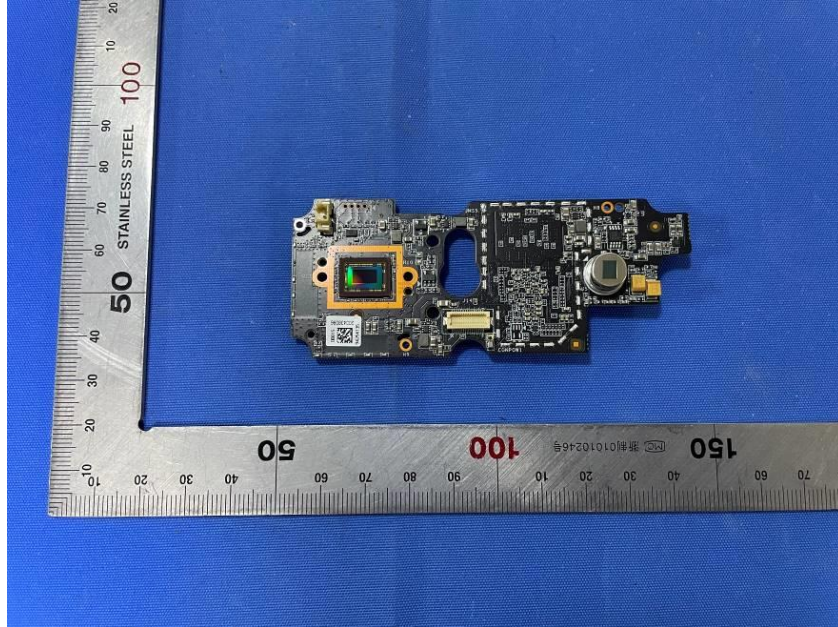

## **Internal Photos**

<b>Applicant:</b>	Hangzhou Hikvision Digital Technology Co., Ltd
<b>Address of Applicant:</b>	No.555 Qianmo Road, Binjiang District, Hangzhou 310052, China
<b>Equipment Under Test (EUT):</b>	
<b>Product Name:</b>	NETWORK CAMERA
<b>Model No.:</b>	DS-2CV2C21G0-IW

**End**