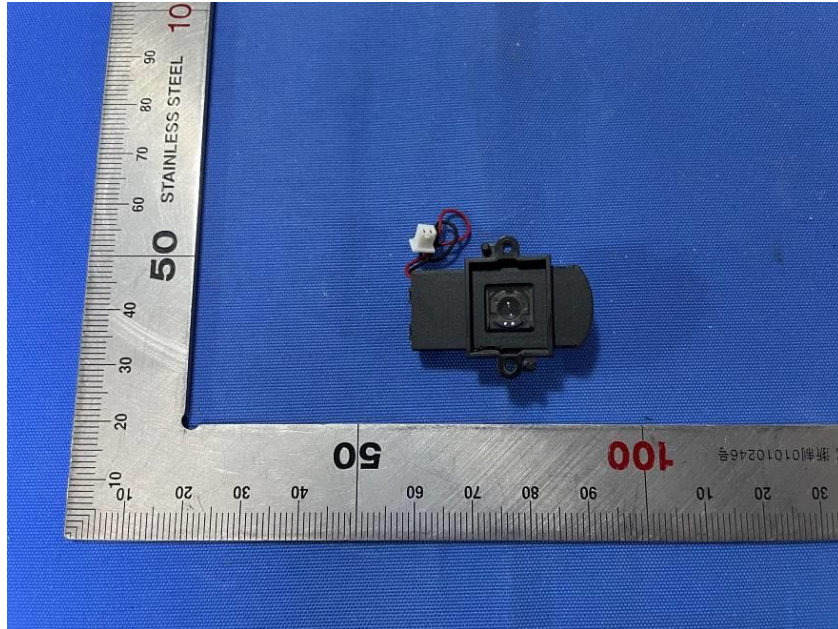

## **Internal Photos**

<b>Applicant:</b>	Hangzhou Hikvision Digital Technology Co., Ltd
<b>Address of Applicant:</b>	No.555 Qianmo Road, Binjiang District, Hangzhou 310052, China
<b>Equipment Under Test (EUT):</b>	
<b>Product Name:</b>	NETWORK CAMERA
<b>Model No.:</b>	DS-2CV2C21G0-IW