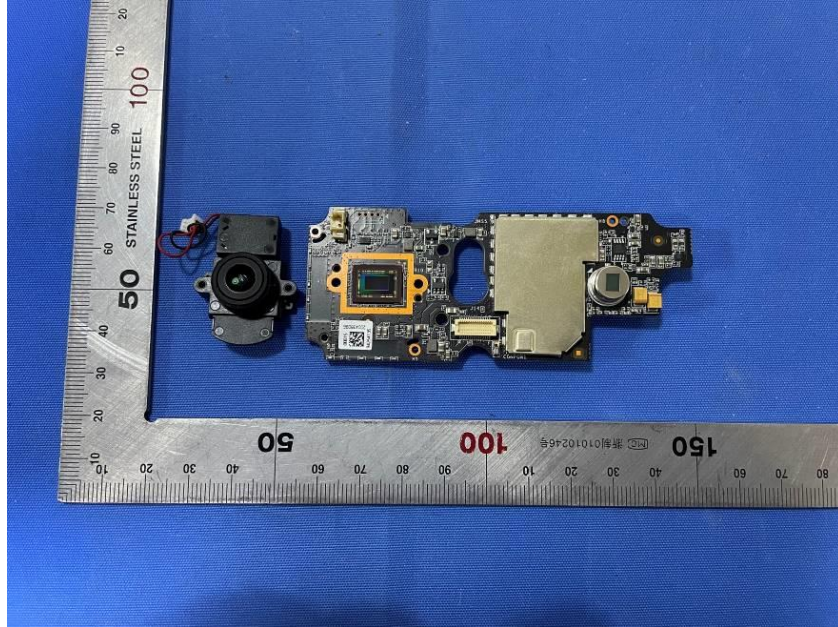

## **Internal Photos**

<b>Applicant:</b>	Hangzhou Hikvision Digital Technology Co., Ltd
<b>Address of Applicant:</b>	No.555 Qianmo Road, Binjiang District, Hangzhou 310052, China
<b>Equipment Under Test (EUT):</b>	
<b>Product Name:</b>	NETWORK CAMERA
<b>Model No.:</b>	DS-2CV2C21G0-IW

**End**