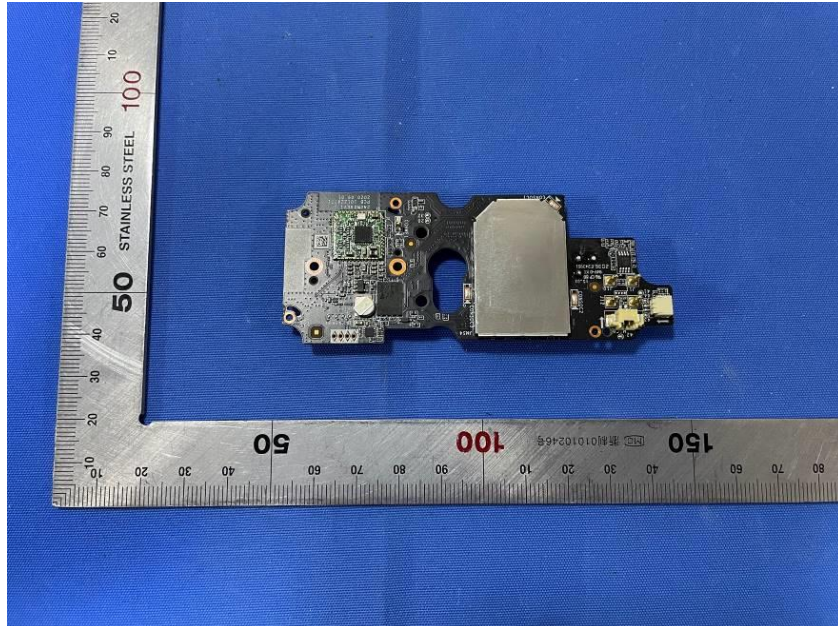

## **Internal Photos**

<b>Applicant:</b>	Hangzhou Hikvision Digital Technology Co., Ltd
<b>Address of Applicant:</b>	No.555 Qianmo Road, Binjiang District, Hangzhou 310052, China
<b>Equipment Under Test (EUT):</b>	
<b>Product Name:</b>	NETWORK CAMERA
<b>Model No.:</b>	DS-2CV2C21G0-IW

**End**