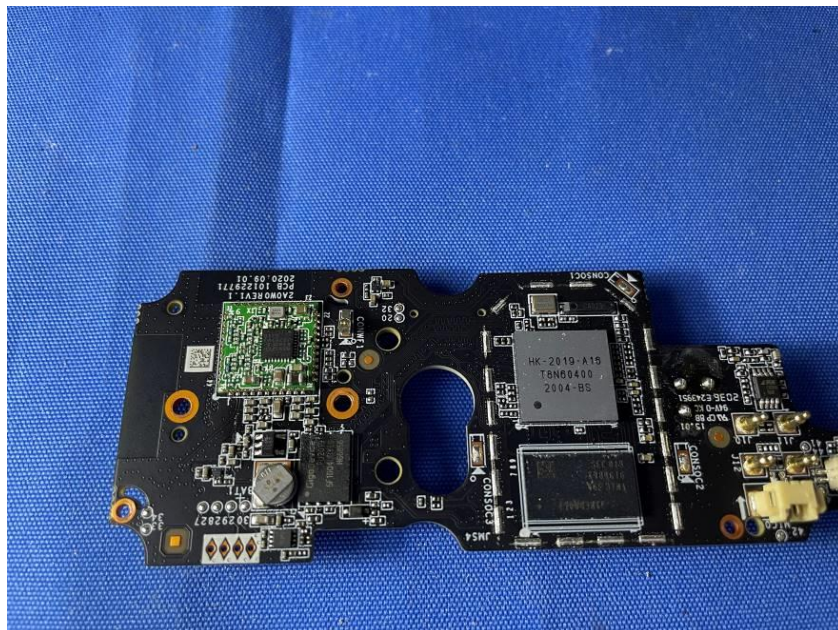

## **Internal Photos**

<b>Applicant:</b>	Hangzhou Hikvision Digital Technology Co., Ltd
<b>Address of Applicant:</b>	No.555 Qianmo Road, Binjiang District, Hangzhou 310052, China
<b>Equipment Under Test (EUT):</b>	
<b>Product Name:</b>	NETWORK CAMERA
<b>Model No.:</b>	DS-2CV2C21G0-IW

**End**