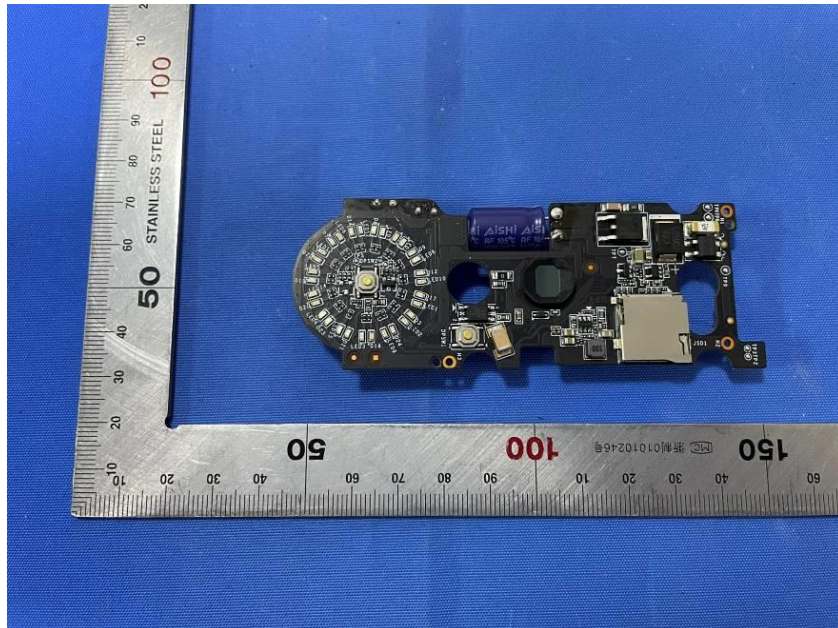

## **Internal Photos**

<b>Applicant:</b>	Hangzhou Hikvision Digital Technology Co., Ltd
<b>Address of Applicant:</b>	No.555 Qianmo Road, Binjiang District, Hangzhou 310052, China
<b>Equipment Under Test (EUT):</b>	
<b>Product Name:</b>	NETWORK CAMERA
<b>Model No.:</b>	DS-2CV2C21G0-IW

**End**