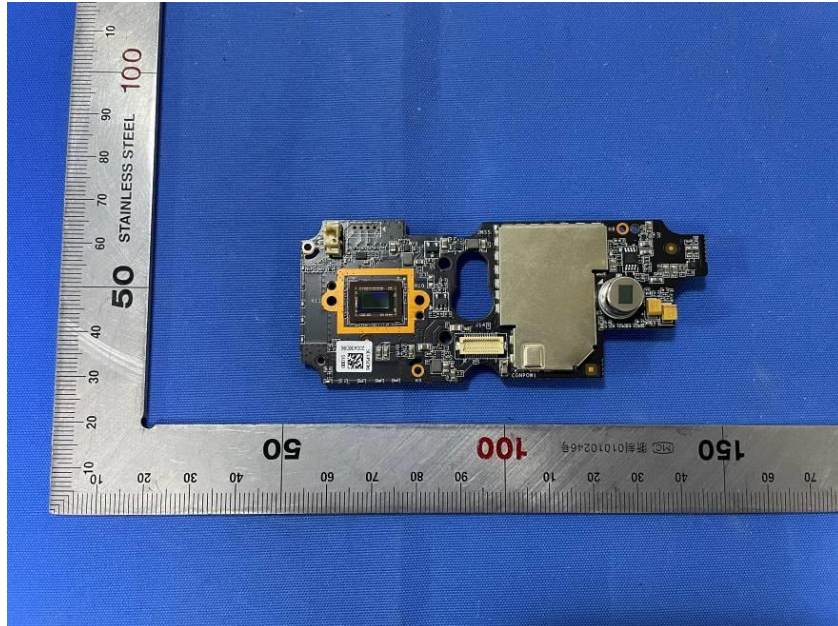

## **Internal Photos**

<b>Applicant:</b>	Hangzhou Hikvision Digital Technology Co., Ltd
<b>Address of Applicant:</b>	No.555 Qianmo Road, Binjiang District, Hangzhou 310052, China
<b>Equipment Under Test (EUT):</b>	
<b>Product Name:</b>	NETWORK CAMERA
<b>Model No.:</b>	DS-2CV2C21G0-IW

**End**