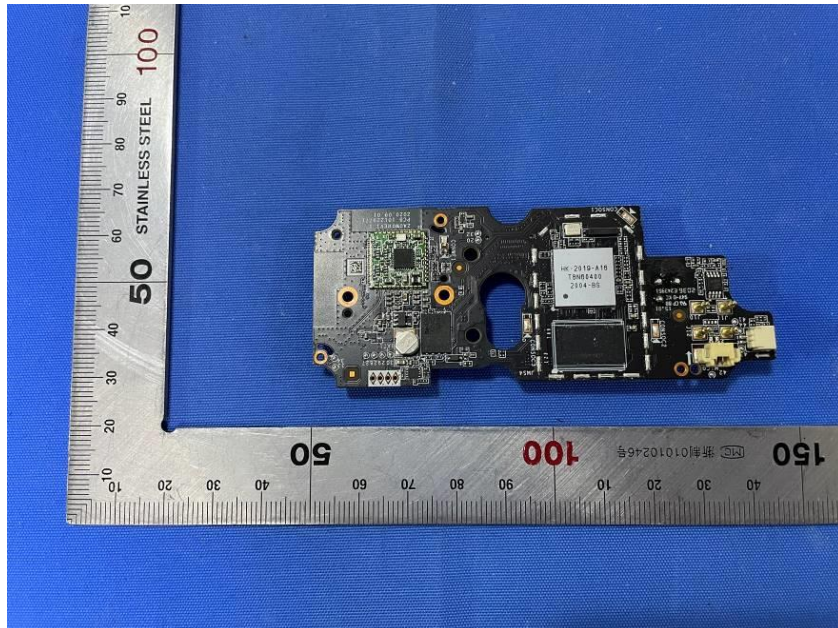

## **Internal Photos**

<b>Applicant:</b>	Hangzhou Hikvision Digital Technology Co., Ltd
<b>Address of Applicant:</b>	No.555 Qianmo Road, Binjiang District, Hangzhou 310052, China
<b>Equipment Under Test (EUT):</b>	
<b>Product Name:</b>	NETWORK CAMERA
<b>Model No.:</b>	DS-2CV2C21G0-IW

**End**