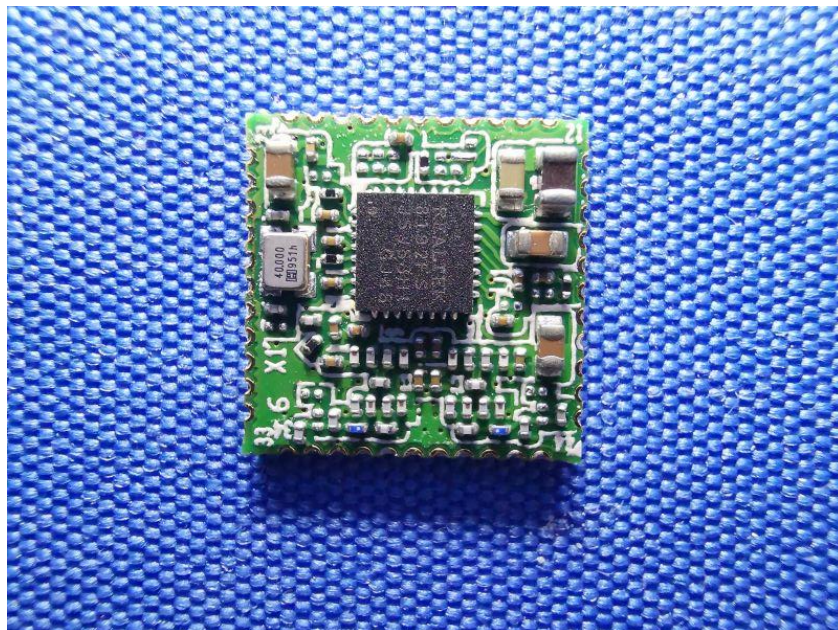

## **Internal Photos**

<b>Applicant:</b>	Hangzhou Hikvision Digital Technology Co., Ltd
<b>Address of Applicant:</b>	No.555 Qianmo Road, Binjiang District, Hangzhou 310052, China
<b>Equipment Under Test (EUT):</b>	
<b>Product Name:</b>	NETWORK CAMERA
<b>Model No.:</b>	DS-2CV2C21G0-IW

**End**