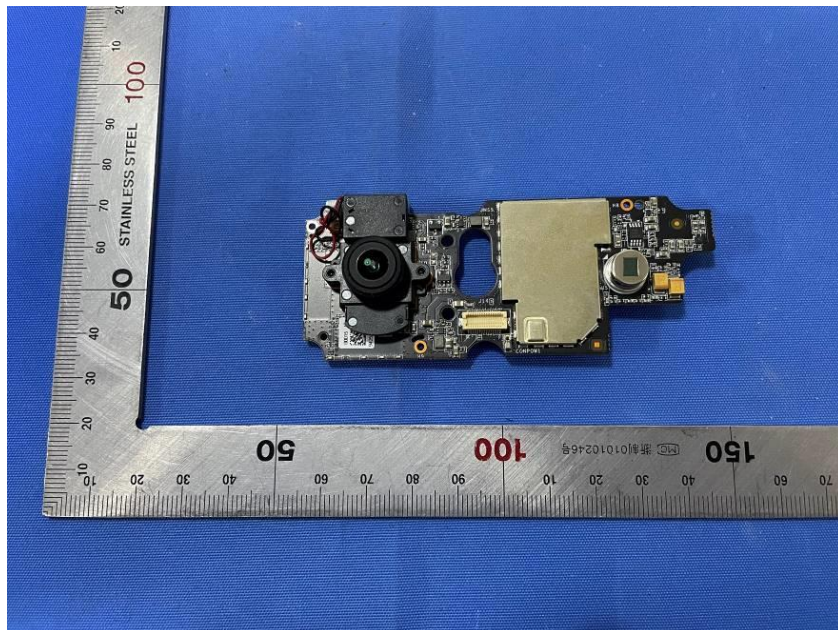

## **Internal Photos**

<b>Applicant:</b>	Hangzhou Hikvision Digital Technology Co., Ltd
<b>Address of Applicant:</b>	No.555 Qianmo Road, Binjiang District, Hangzhou 310052, China
<b>Equipment Under Test (EUT):</b>	
<b>Product Name:</b>	NETWORK CAMERA
<b>Model No.:</b>	DS-2CV2C21G0-IW

**End**