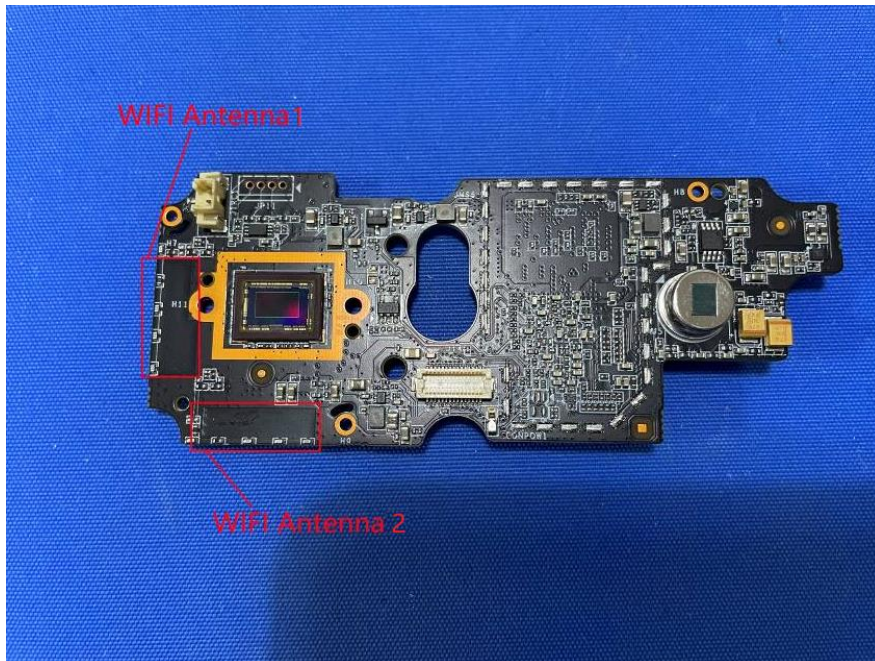

## **Internal Photos**

<b>Applicant:</b>	Hangzhou Hikvision Digital Technology Co., Ltd
<b>Address of Applicant:</b>	No.555 Qianmo Road, Binjiang District, Hangzhou 310052, China
<b>Equipment Under Test (EUT):</b>	
<b>Product Name:</b>	NETWORK CAMERA
<b>Model No.:</b>	DS-2CV2C21G0-IW

**End**