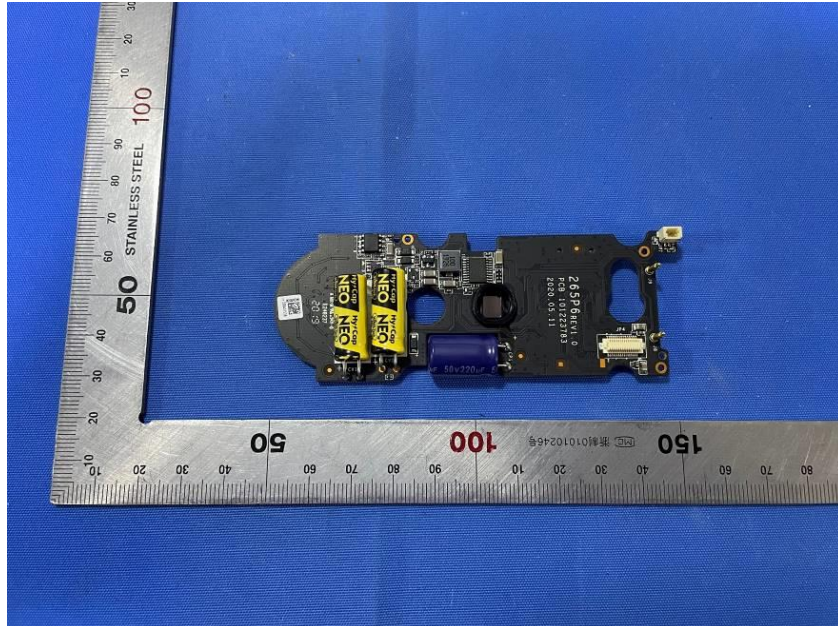

## **Internal Photos**

<b>Applicant:</b>	Hangzhou Hikvision Digital Technology Co., Ltd
<b>Address of Applicant:</b>	No.555 Qianmo Road, Binjiang District, Hangzhou 310052, China
<b>Equipment Under Test (EUT):</b>	
<b>Product Name:</b>	NETWORK CAMERA
<b>Model No.:</b>	DS-2CV2C21G0-IW

**End**