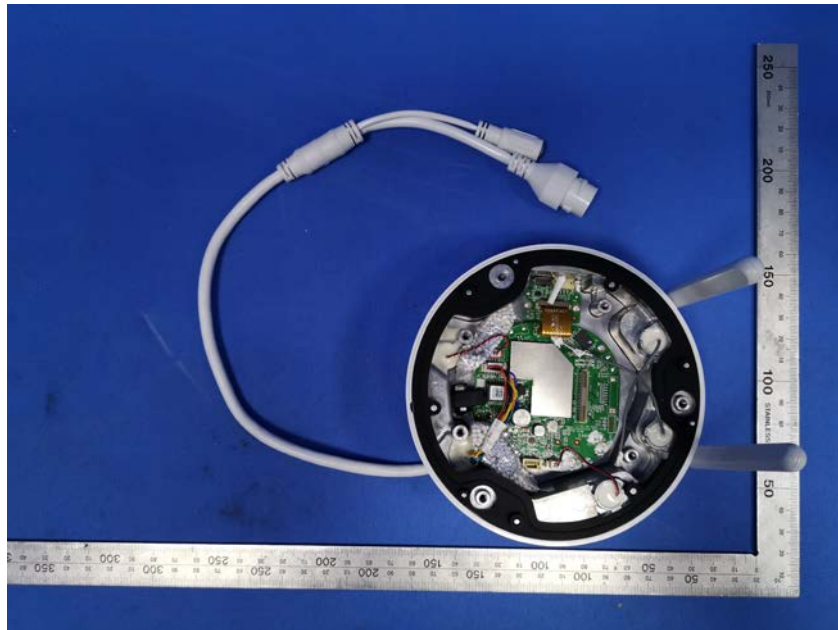

## **Internal Photos**

<b>Applicant:</b>	Hangzhou Hikvision Digital Technology Co., Ltd.
<b>Address of Applicant:</b>	No.555 Qianmo Road,Binjiang District Hangzhou 310052,China
<b>Equipment Under Test (EUT):</b>	
<b>Product Name:</b>	NETWORK CAMERA
<b>Model No.:</b>	DS-2CV2146G0-IDW