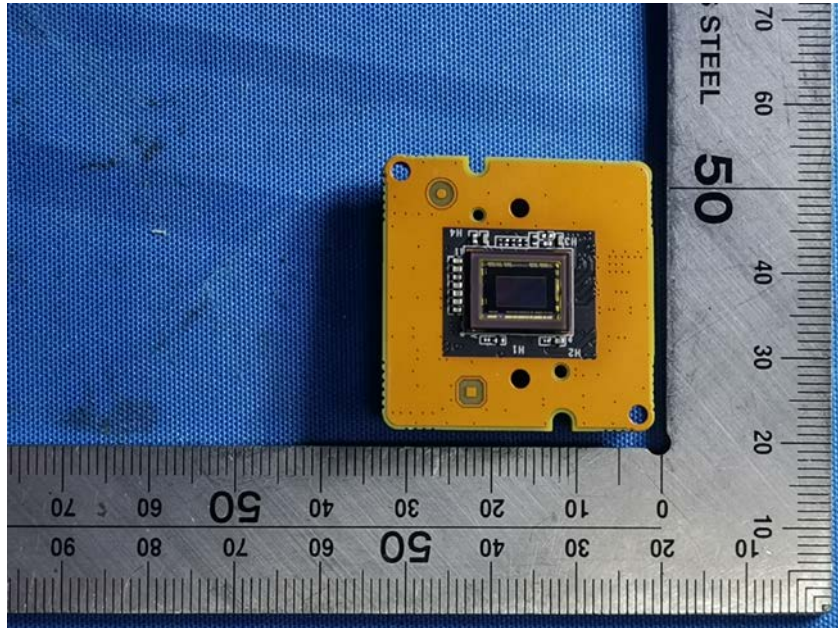

## **Internal Photos**

<b>Applicant:</b>	Hangzhou Hikvision Digital Technology Co., Ltd.
<b>Address of Applicant:</b>	No.555 Qianmo Road,Binjiang District Hangzhou 310052,China
<b>Equipment Under Test (EUT):</b>	
<b>Product Name:</b>	NETWORK CAMERA
<b>Model No.:</b>	DS-2CV2146G0-IDW