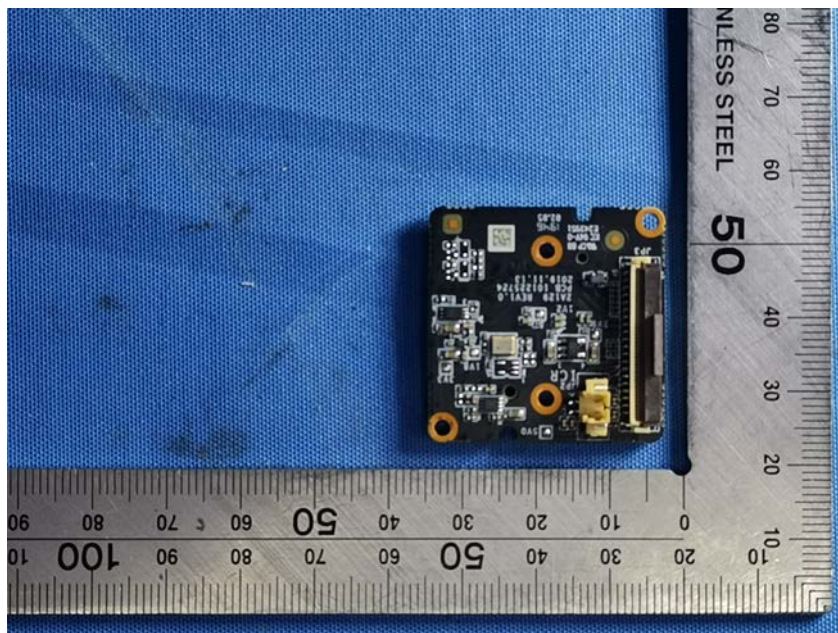

## **Internal Photos**

<b>Applicant:</b>	Hangzhou Hikvision Digital Technology Co., Ltd.
<b>Address of Applicant:</b>	No.555 Qianmo Road,Binjiang District Hangzhou 310052,China
<b>Equipment Under Test (EUT):</b>	
<b>Product Name:</b>	NETWORK CAMERA
<b>Model No.:</b>	DS-2CV2146G0-IDW