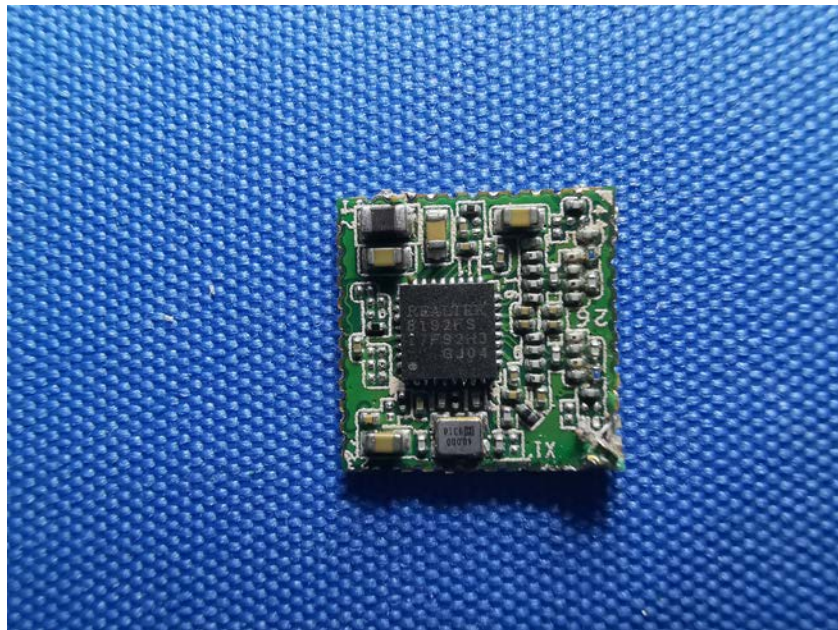

## **Internal Photos**

<b>Applicant:</b>	Hangzhou Hikvision Digital Technology Co., Ltd.
<b>Address of Applicant:</b>	No.555 Qianmo Road,Binjiang District Hangzhou 310052,China
<b>Equipment Under Test (EUT):</b>	
<b>Product Name:</b>	NETWORK CAMERA
<b>Model No.:</b>	DS-2CV2146G0-IDW