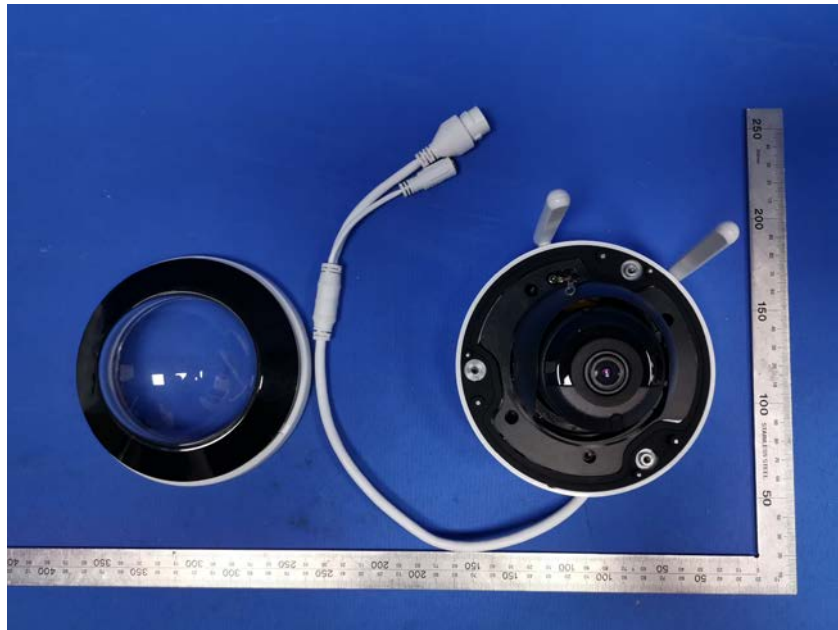

## **Internal Photos**

<b>Applicant:</b>	Hangzhou Hikvision Digital Technology Co., Ltd.
<b>Address of Applicant:</b>	No.555 Qianmo Road,Binjiang District Hangzhou 310052,China
<b>Equipment Under Test (EUT):</b>	
<b>Product Name:</b>	NETWORK CAMERA
<b>Model No.:</b>	DS-2CV2146G0-IDW