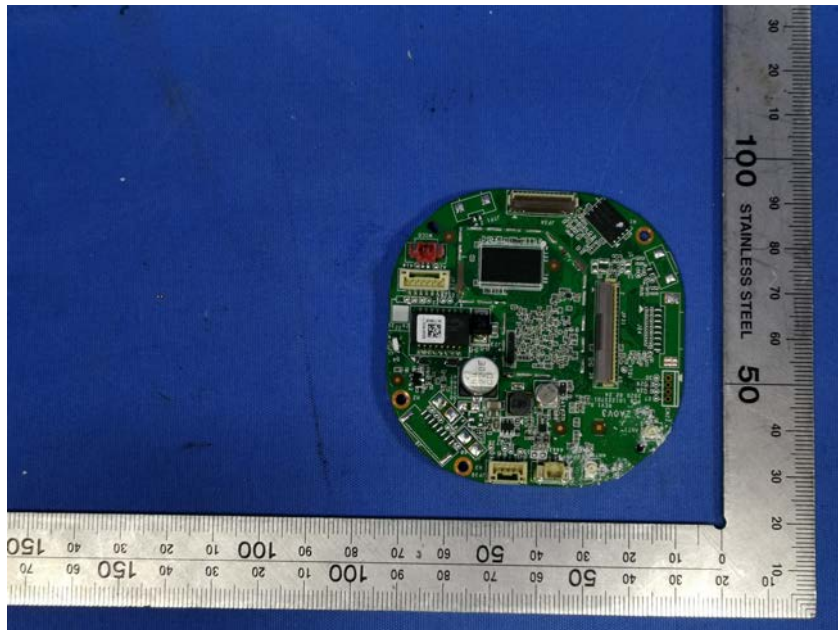

## **Internal Photos**

<b>Applicant:</b>	Hangzhou Hikvision Digital Technology Co., Ltd.
<b>Address of Applicant:</b>	No.555 Qianmo Road,Binjiang District Hangzhou 310052,China
<b>Equipment Under Test (EUT):</b>	
<b>Product Name:</b>	NETWORK CAMERA
<b>Model No.:</b>	DS-2CV2146G0-IDW