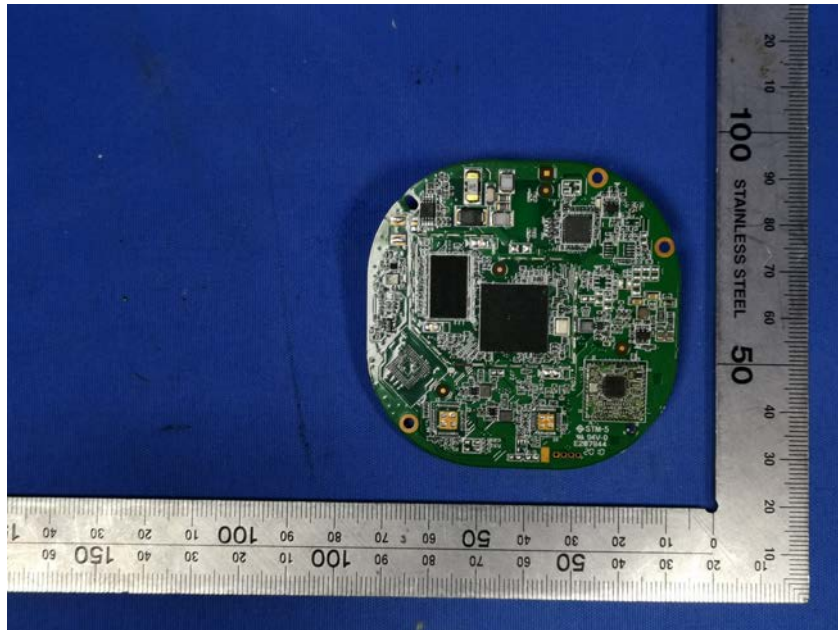

## **Internal Photos**

<b>Applicant:</b>	Hangzhou Hikvision Digital Technology Co., Ltd.
<b>Address of Applicant:</b>	No.555 Qianmo Road,Binjiang District Hangzhou 310052,China
<b>Equipment Under Test (EUT):</b>	
<b>Product Name:</b>	NETWORK CAMERA
<b>Model No.:</b>	DS-2CV2146G0-IDW