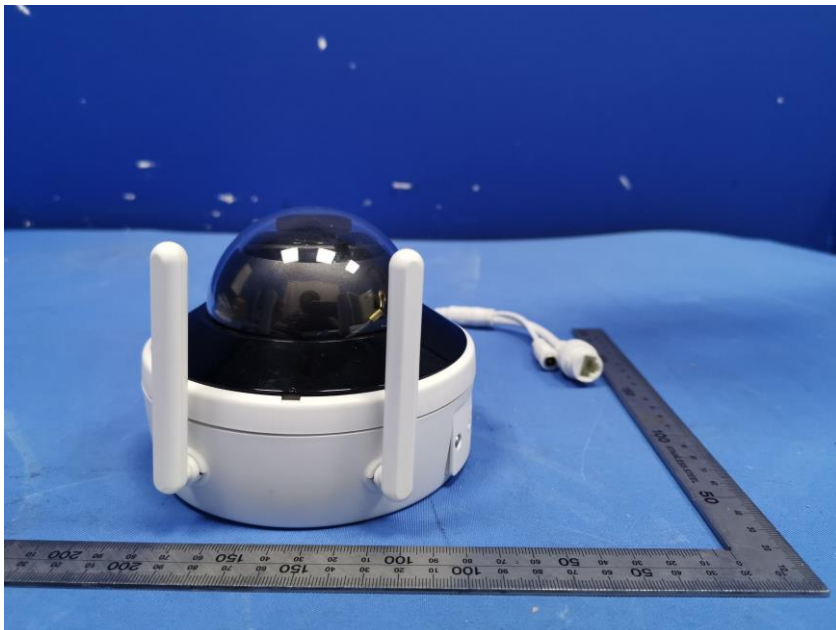

External Photos

Applicant:	Hangzhou Hikvision Digital Technology Co., Ltd.
Address of Applicant:	No.555 Qianmo Road,Binjiang District Hangzhou 310052,China
Equipment Under Test (EUT):	
Product Name:	NETWORK CAMERA
Model No.:	DS-2CV2146G0-IDW