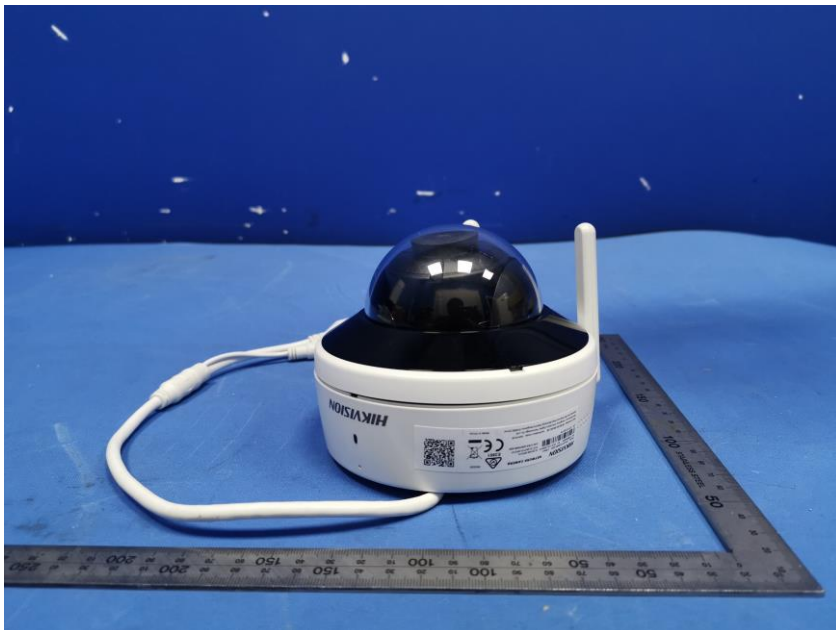

External Photos

Applicant:	Hangzhou Hikvision Digital Technology Co., Ltd.
Address of Applicant:	No.555 Qianmo Road,Binjiang District Hangzhou 310052,China
Equipment Under Test (EUT):	
Product Name:	NETWORK CAMERA
Model No.:	DS-2CV2146G0-IDW