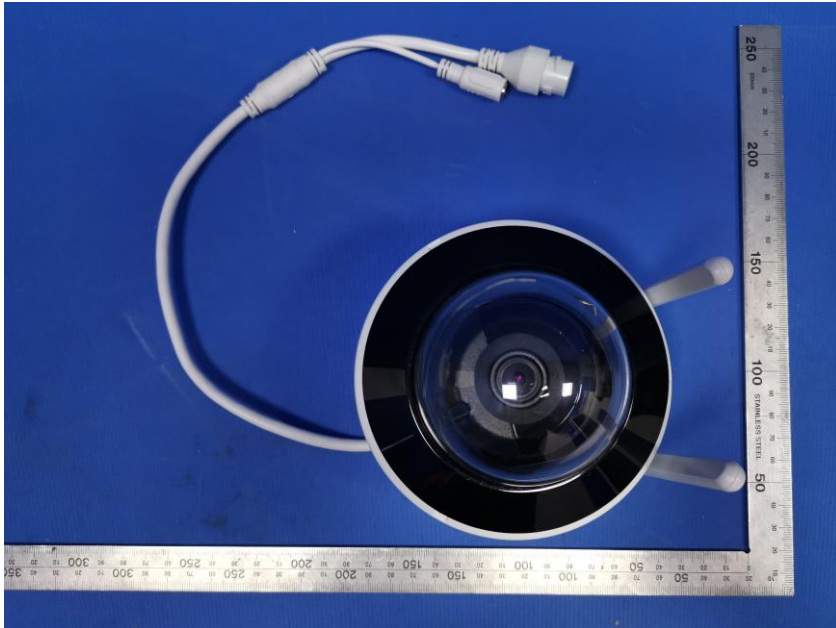

External Photos

Applicant:	Hangzhou Hikvision Digital Technology Co., Ltd.
Address of Applicant:	No.555 Qianmo Road,Binjiang District Hangzhou 310052,China
Equipment Under Test (EUT):	
Product Name:	NETWORK CAMERA
Model No.:	DS-2CV2146G0-IDW