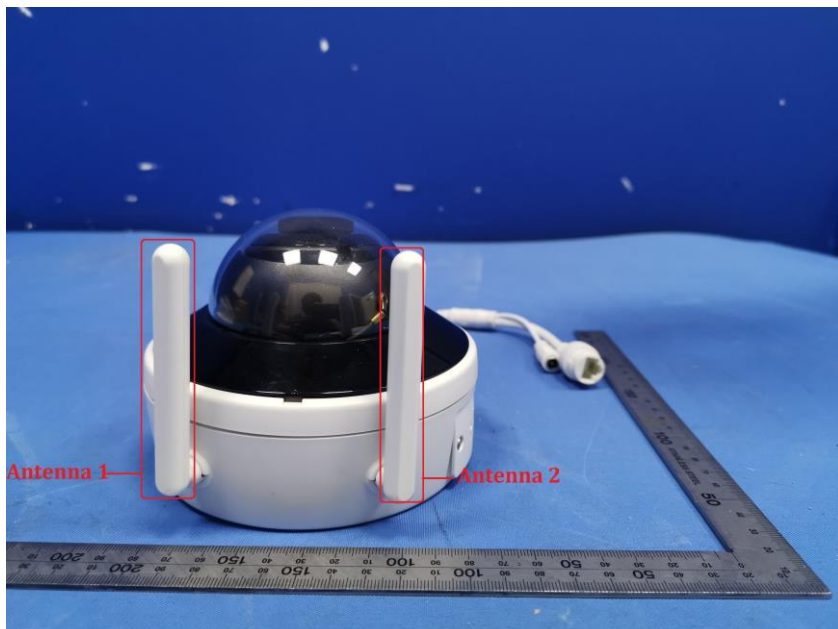

External Photos

Applicant:	Hangzhou Hikvision Digital Technology Co., Ltd.
Address of Applicant:	No.555 Qianmo Road,Binjiang District Hangzhou 310052,China
Equipment Under Test (EUT):	
Product Name:	NETWORK CAMERA
Model No.:	DS-2CV2146G0-IDW