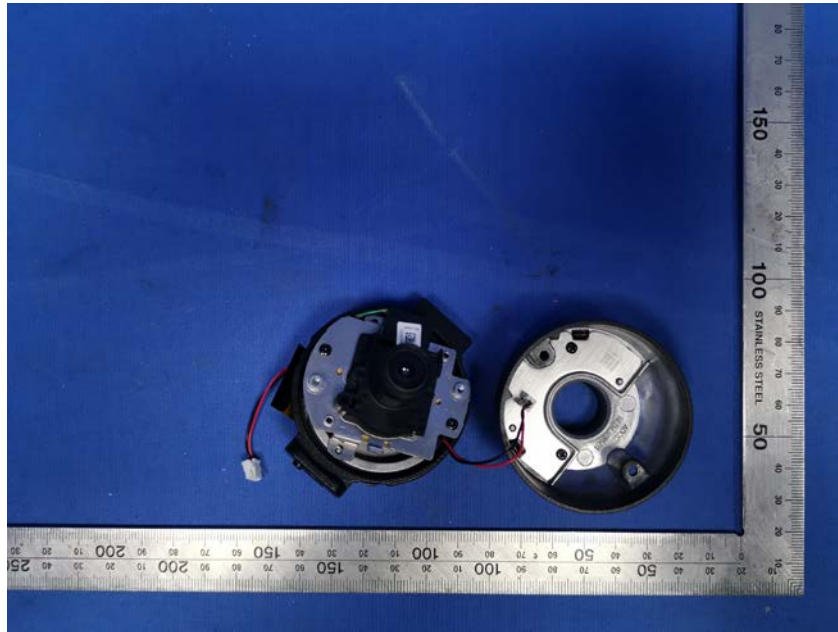

## Internal Photos

|                                    |  |
|------------------------------------|--|
| <b>Applicant:</b>                  | Hangzhou Hikvision Digital Technology Co., Ltd.            |
| <b>Address of Applicant:</b>       | No.555 Qianmo Road,Binjiang District Hangzhou 310052,China |
| <b>Equipment Under Test (EUT):</b> |  |
| <b>Product Name:</b>               | NETWORK CAMERA   |
| <b>Model No.:</b>                  | DS-2CV2126G0-IDW   |