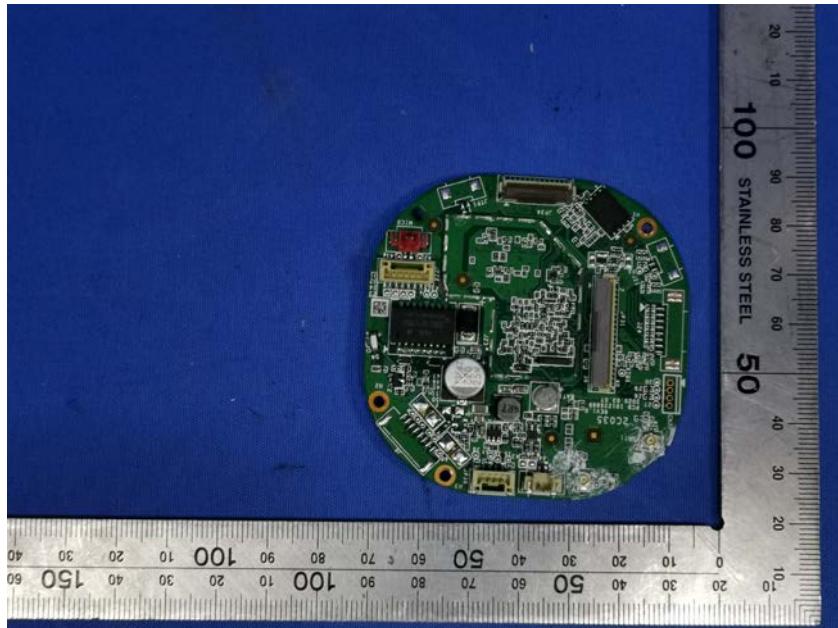

## Internal Photos

|                                    |  |
|------------------------------------|--|
| <b>Applicant:</b>                  | Hangzhou Hikvision Digital Technology Co., Ltd.            |
| <b>Address of Applicant:</b>       | No.555 Qianmo Road,Binjiang District Hangzhou 310052,China |
| <b>Equipment Under Test (EUT):</b> |  |
| <b>Product Name:</b>               | NETWORK CAMERA   |
| <b>Model No.:</b>                  | DS-2CV2126G0-IDW   |