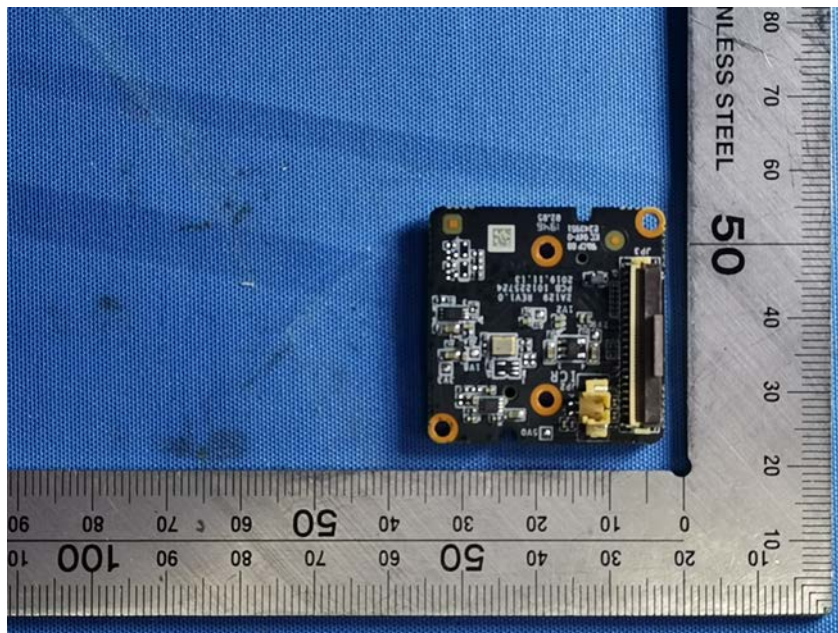

## Internal Photos

|                                    |  |
|------------------------------------|--|
| <b>Applicant:</b>                  | Hangzhou Hikvision Digital Technology Co., Ltd.            |
| <b>Address of Applicant:</b>       | No.555 Qianmo Road,Binjiang District Hangzhou 310052,China |
| <b>Equipment Under Test (EUT):</b> |  |
| <b>Product Name:</b>               | NETWORK CAMERA   |
| <b>Model No.:</b>                  | DS-2CV2126G0-IDW   |

**End**