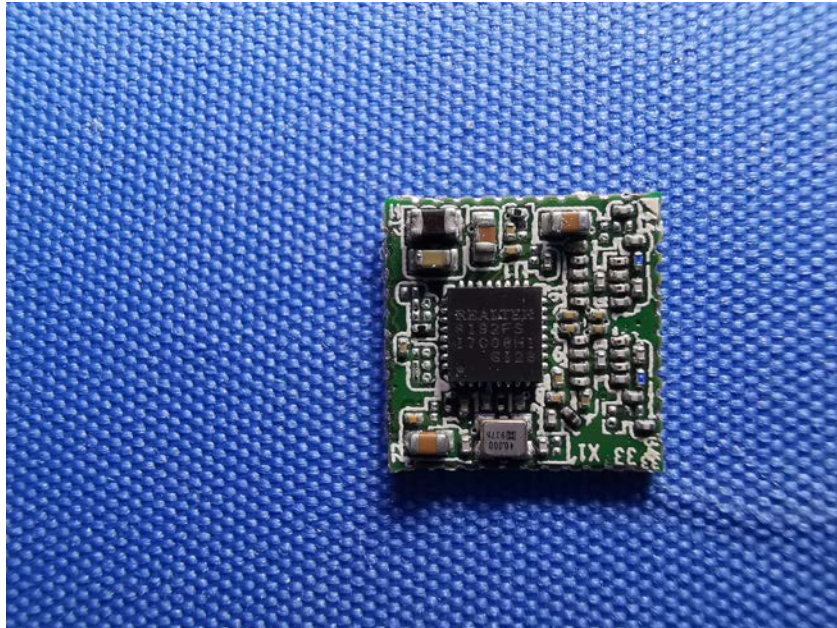

## Internal Photos

|                                    |  |
|------------------------------------|--|
| <b>Applicant:</b>                  | Hangzhou Hikvision Digital Technology Co., Ltd.            |
| <b>Address of Applicant:</b>       | No.555 Qianmo Road,Binjiang District Hangzhou 310052,China |
| <b>Equipment Under Test (EUT):</b> |  |
| <b>Product Name:</b>               | NETWORK CAMERA   |
| <b>Model No.:</b>                  | DS-2CV2126G0-IDW   |

**End**