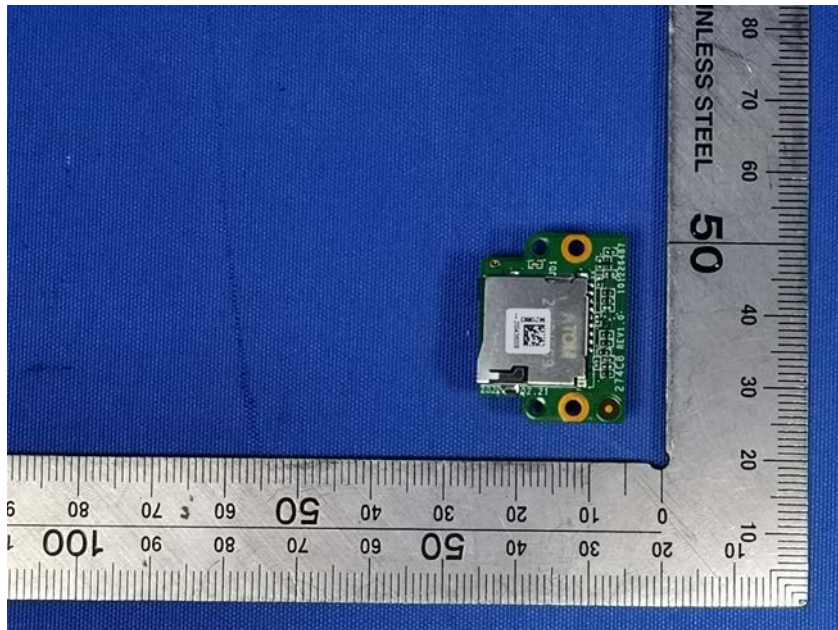

## Internal Photos

|                                    |  |
|------------------------------------|--|
| <b>Applicant:</b>                  | Hangzhou Hikvision Digital Technology Co., Ltd.            |
| <b>Address of Applicant:</b>       | No.555 Qianmo Road,Binjiang District Hangzhou 310052,China |
| <b>Equipment Under Test (EUT):</b> |  |
| <b>Product Name:</b>               | NETWORK CAMERA   |
| <b>Model No.:</b>                  | DS-2CV2126G0-IDW   |

**End**