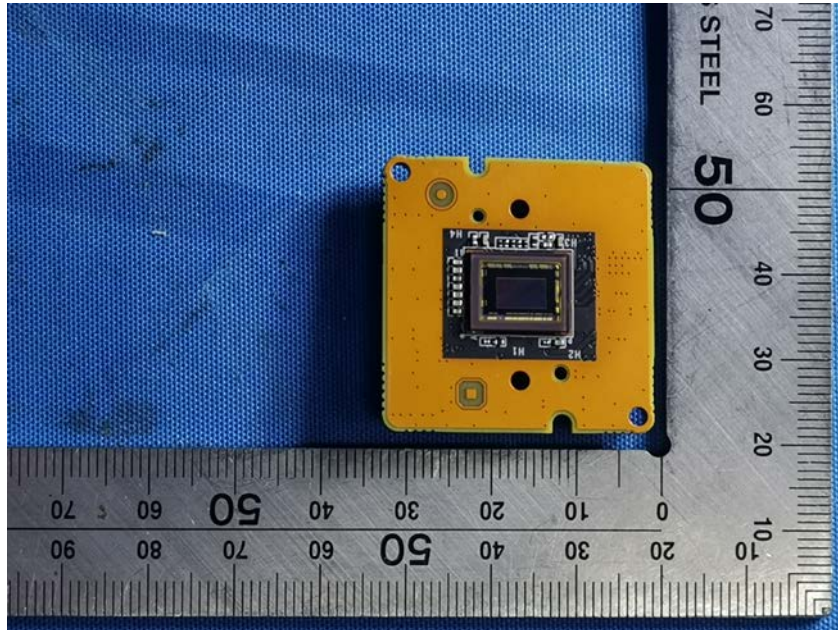

## Internal Photos

|                                    |  |
|------------------------------------|--|
| <b>Applicant:</b>                  | Hangzhou Hikvision Digital Technology Co., Ltd.            |
| <b>Address of Applicant:</b>       | No.555 Qianmo Road,Binjiang District Hangzhou 310052,China |
| <b>Equipment Under Test (EUT):</b> |  |
| <b>Product Name:</b>               | NETWORK CAMERA   |
| <b>Model No.:</b>                  | DS-2CV2126G0-IDW   |

**End**