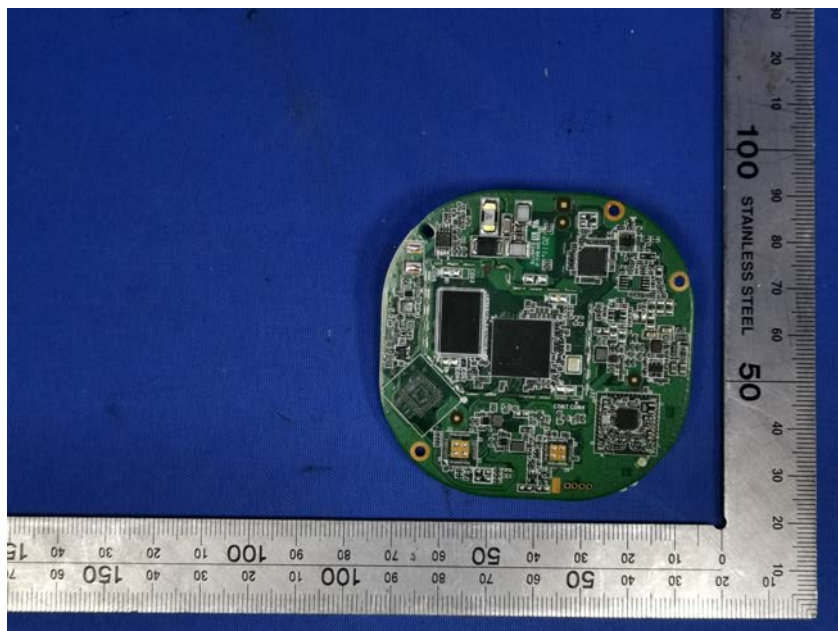

## Internal Photos

|                                    |  |
|------------------------------------|--|
| <b>Applicant:</b>                  | Hangzhou Hikvision Digital Technology Co., Ltd.            |
| <b>Address of Applicant:</b>       | No.555 Qianmo Road,Binjiang District Hangzhou 310052,China |
| <b>Equipment Under Test (EUT):</b> |  |
| <b>Product Name:</b>               | NETWORK CAMERA   |
| <b>Model No.:</b>                  | DS-2CV2126G0-IDW   |