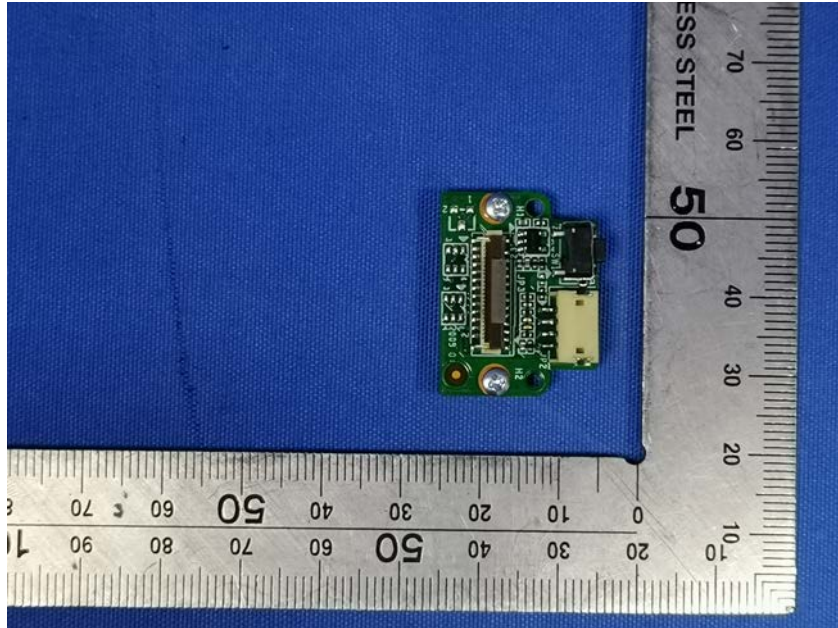

## Internal Photos

|                                    |  |
|------------------------------------|--|
| <b>Applicant:</b>                  | Hangzhou Hikvision Digital Technology Co., Ltd.            |
| <b>Address of Applicant:</b>       | No.555 Qianmo Road,Binjiang District Hangzhou 310052,China |
| <b>Equipment Under Test (EUT):</b> |  |
| <b>Product Name:</b>               | NETWORK CAMERA   |
| <b>Model No.:</b>                  | DS-2CV2126G0-IDW   |

**End**