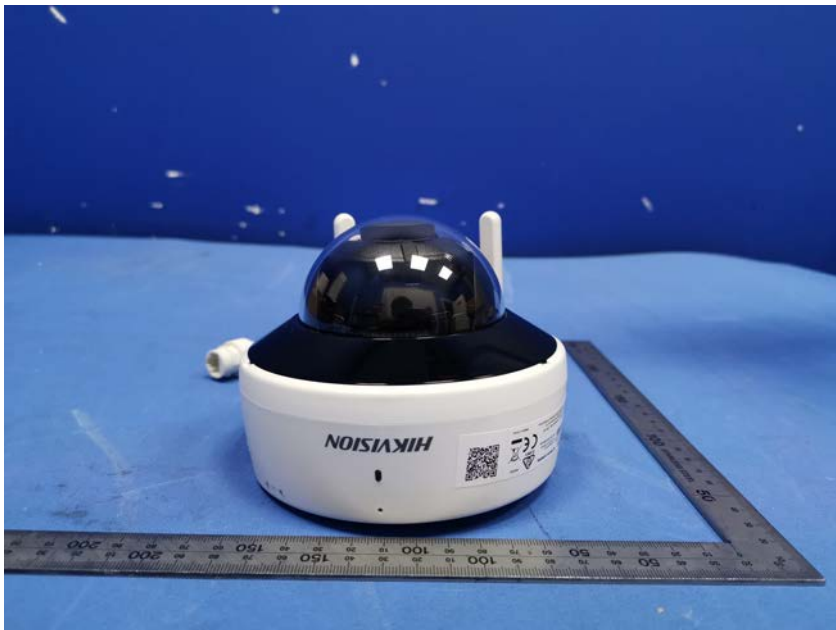

## **External Photos**

<b>Applicant:</b>	Hangzhou Hikvision Digital Technology Co., Ltd.
<b>Address of Applicant:</b>	No.555 Qianmo Road,Binjiang District Hangzhou 310052,China
<b>Equipment Under Test (EUT):</b>	
<b>Product Name:</b>	NETWORK CAMERA
<b>Model No.:</b>	DS-2CV2126G0-IDW