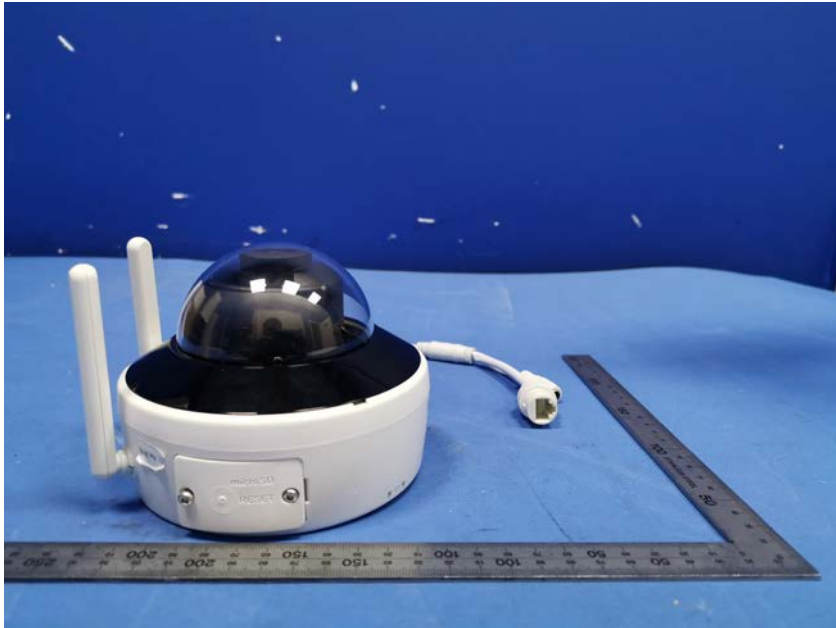

## **External Photos**

<b>Applicant:</b>	Hangzhou Hikvision Digital Technology Co., Ltd.
<b>Address of Applicant:</b>	No.555 Qianmo Road,Binjiang District Hangzhou 310052,China
<b>Equipment Under Test (EUT):</b>	
<b>Product Name:</b>	NETWORK CAMERA
<b>Model No.:</b>	DS-2CV2126G0-IDW