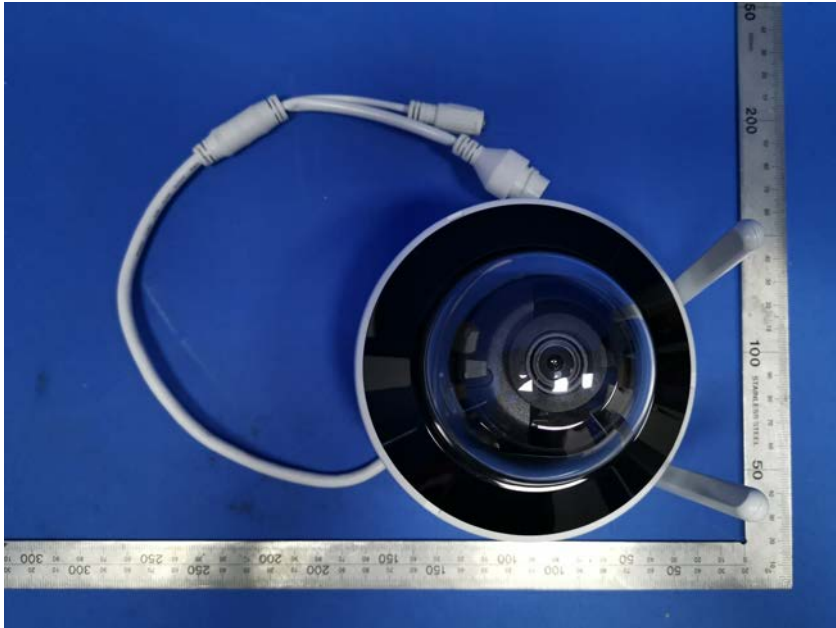

## **External Photos**

<b>Applicant:</b>	Hangzhou Hikvision Digital Technology Co., Ltd.
<b>Address of Applicant:</b>	No.555 Qianmo Road,Binjiang District Hangzhou 310052,China
<b>Equipment Under Test (EUT):</b>	
<b>Product Name:</b>	NETWORK CAMERA
<b>Model No.:</b>	DS-2CV2126G0-IDW