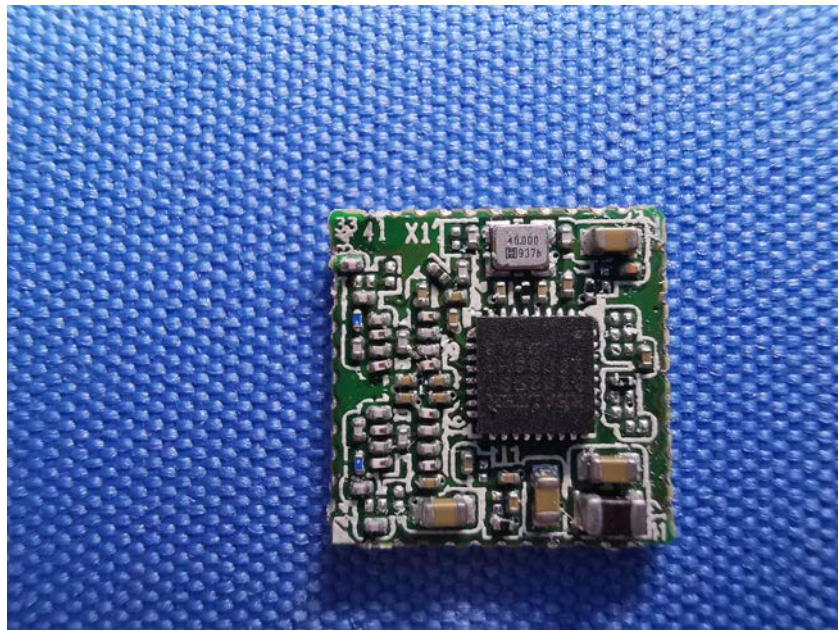

Internal Photos

Applicant:	Hangzhou Hikvision Digital Technology Co., Ltd.
Address of Applicant:	No.555 Qianmo Road,Binjiang District Hangzhou 310052,China
Equipment Under Test (EUT):	
Product Name:	NETWORK CAMERA
Model No.:	DS-2CV2141G2-IDW