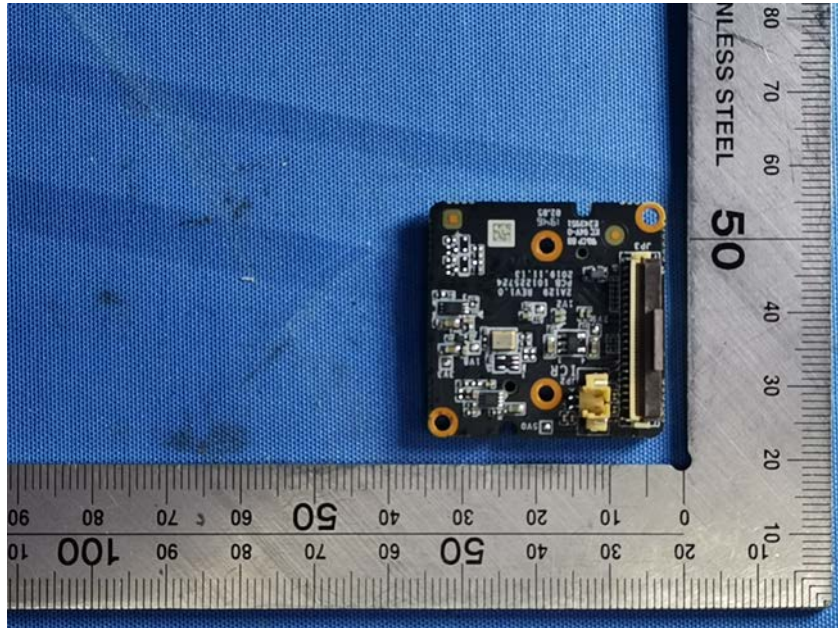

Internal Photos

Applicant:	Hangzhou Hikvision Digital Technology Co., Ltd.
Address of Applicant:	No.555 Qianmo Road,Binjiang District Hangzhou 310052,China
Equipment Under Test (EUT):	
Product Name:	NETWORK CAMERA
Model No.:	DS-2CV2141G2-IDW