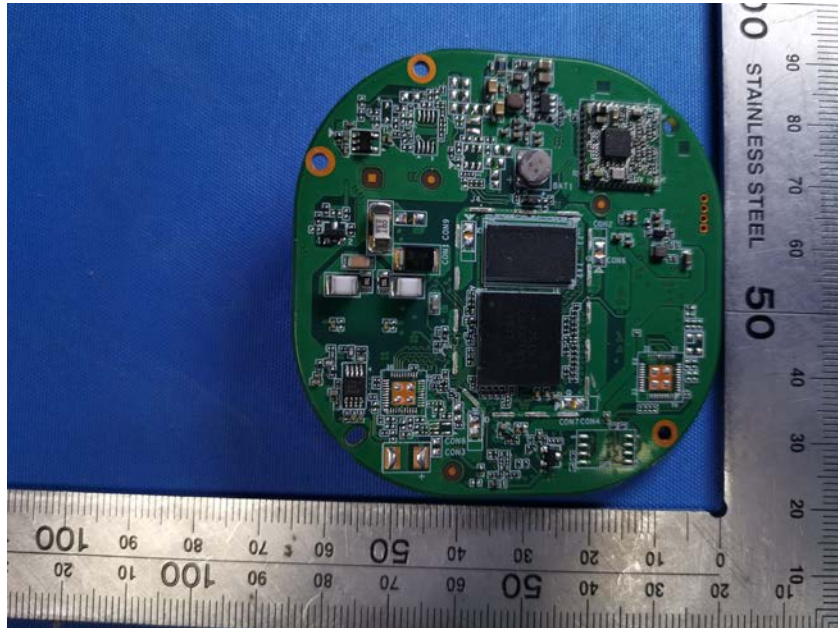

Internal Photos

Applicant:	Hangzhou Hikvision Digital Technology Co., Ltd.
Address of Applicant:	No.555 Qianmo Road,Binjiang District Hangzhou 310052,China
Equipment Under Test (EUT):	
Product Name:	NETWORK CAMERA
Model No.:	DS-2CV2141G2-IDW