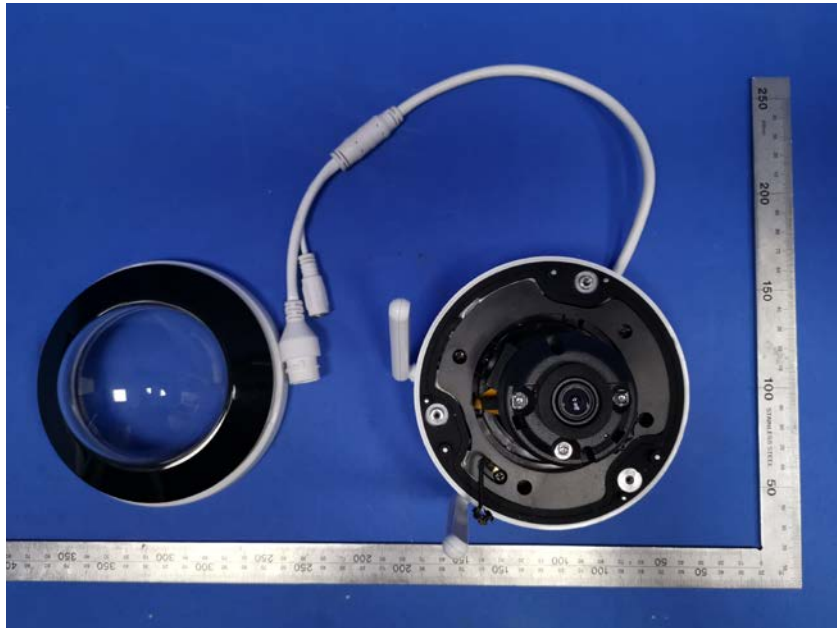

Internal Photos

Applicant:	Hangzhou Hikvision Digital Technology Co., Ltd.
Address of Applicant:	No.555 Qianmo Road,Binjiang District Hangzhou 310052,China
Equipment Under Test (EUT):	
Product Name:	NETWORK CAMERA
Model No.:	DS-2CV2141G2-IDW