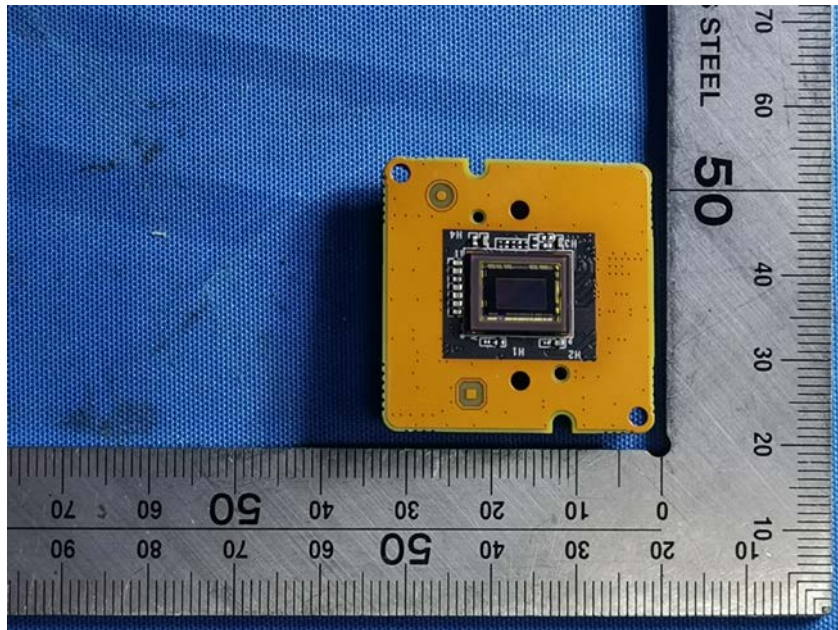

Internal Photos

Applicant:	Hangzhou Hikvision Digital Technology Co., Ltd.
Address of Applicant:	No.555 Qianmo Road,Binjiang District Hangzhou 310052,China
Equipment Under Test (EUT):	
Product Name:	NETWORK CAMERA
Model No.:	DS-2CV2141G2-IDW