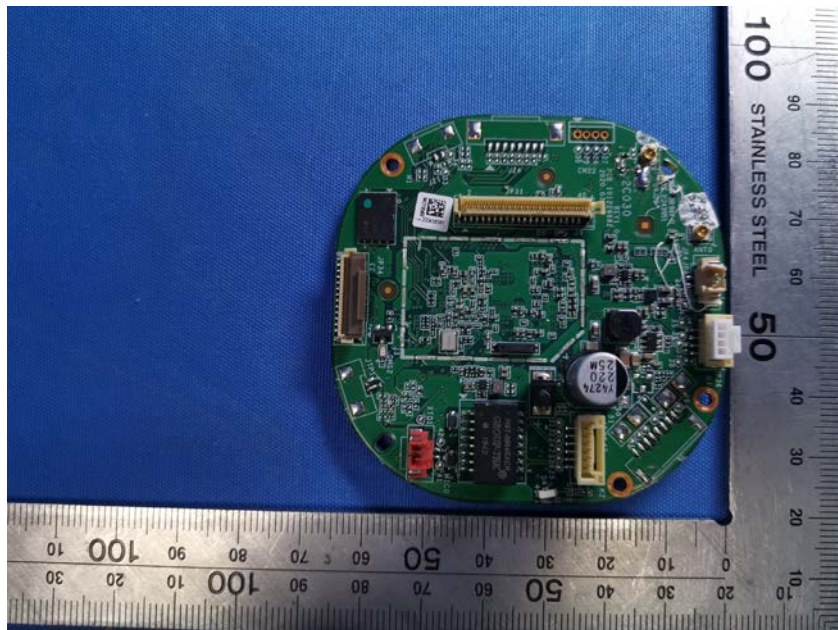

Internal Photos

Applicant:	Hangzhou Hikvision Digital Technology Co., Ltd.
Address of Applicant:	No.555 Qianmo Road,Binjiang District Hangzhou 310052,China
Equipment Under Test (EUT):	
Product Name:	NETWORK CAMERA
Model No.:	DS-2CV2141G2-IDW