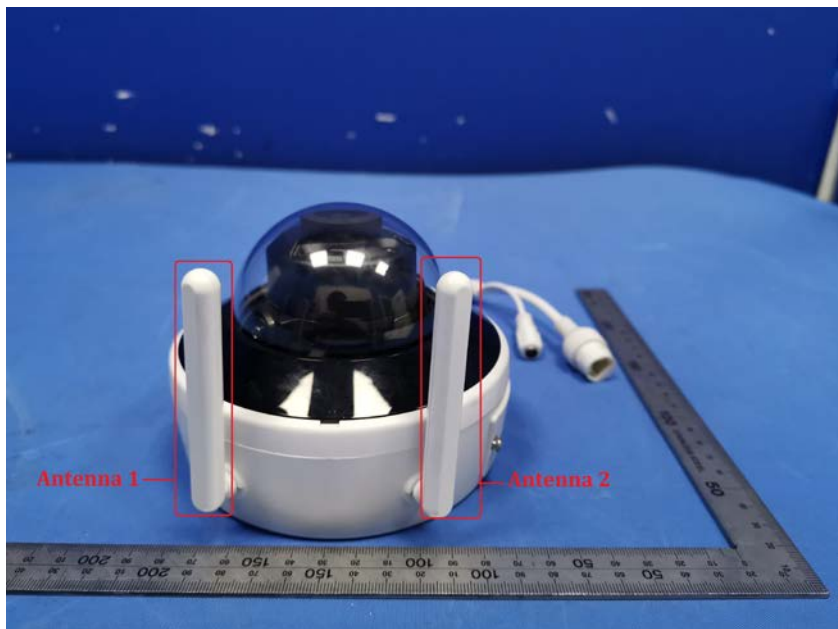

## **External Photos**

<b>Applicant:</b>	Hangzhou Hikvision Digital Technology Co., Ltd.
<b>Address of Applicant:</b>	No.555 Qianmo Road,Binjiang District Hangzhou 310052,China
<b>Equipment Under Test (EUT):</b>	
<b>Product Name:</b>	NETWORK CAMERA
<b>Model No.:</b>	DS-2CV2141G2-IDW