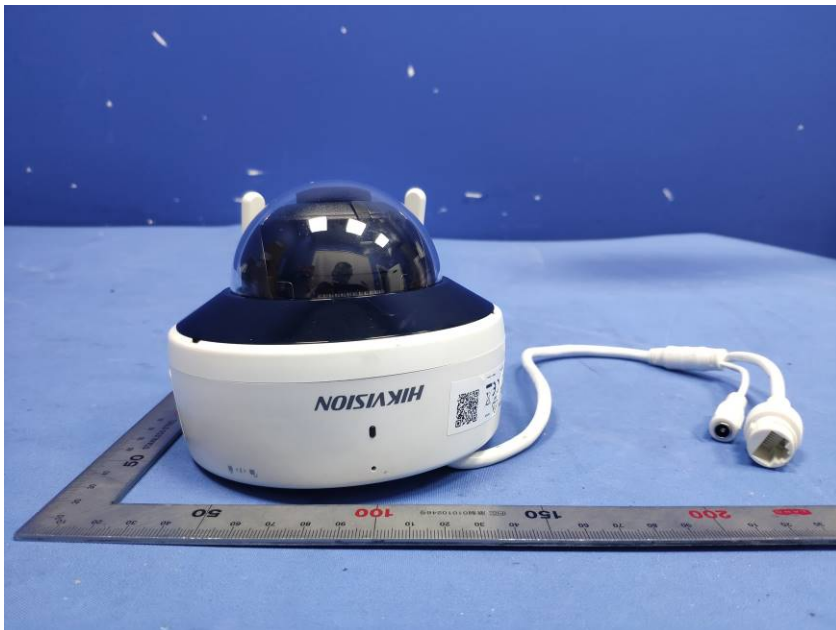

## **External Photos**

<b>Applicant:</b>	Hangzhou Hikvision Digital Technology Co., Ltd.
<b>Address of Applicant:</b>	No.555 Qianmo Road,Binjiang District Hangzhou 310052,China
<b>Equipment Under Test (EUT):</b>	
<b>Product Name:</b>	NETWORK CAMERA
<b>Model No.:</b>	DS-2CV2141G2-IDW