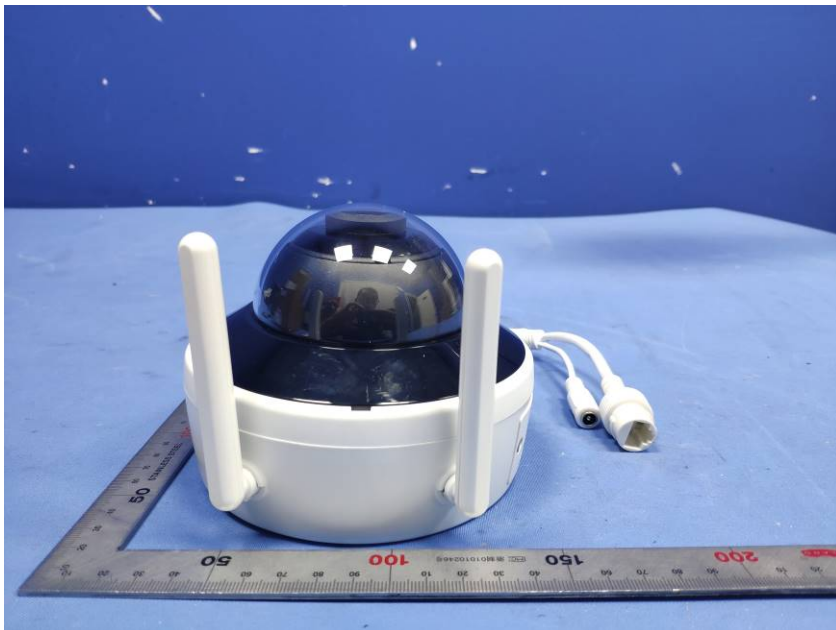

## **External Photos**

<b>Applicant:</b>	Hangzhou Hikvision Digital Technology Co., Ltd.
<b>Address of Applicant:</b>	No.555 Qianmo Road,Binjiang District Hangzhou 310052,China
<b>Equipment Under Test (EUT):</b>	
<b>Product Name:</b>	NETWORK CAMERA
<b>Model No.:</b>	DS-2CV2141G2-IDW