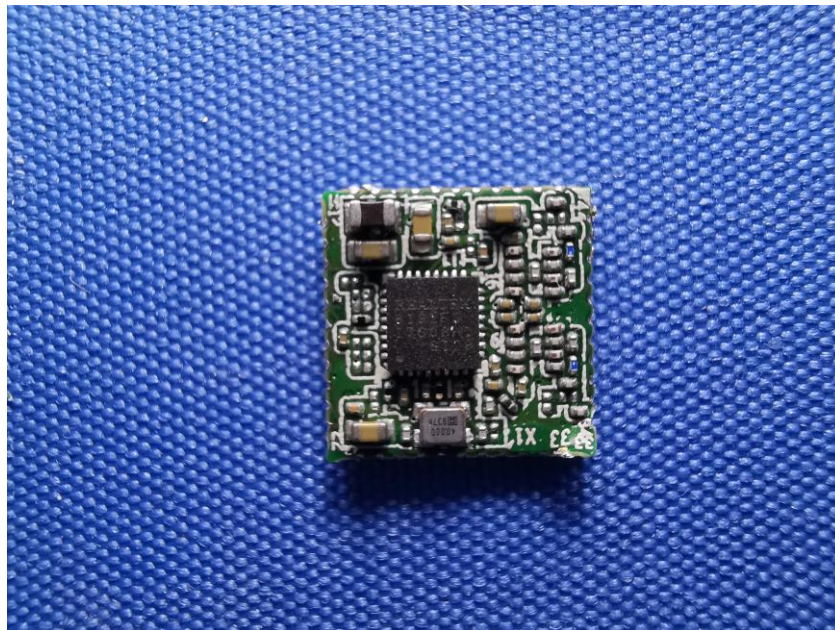

Internal Photos

Applicant:	Hangzhou Hikvision Digital Technology Co., Ltd.
Address of Applicant:	No.555 Qianmo Road,Binjiang District Hangzhou 310052,China
Equipment Under Test (EUT):	
Product Name:	NETWORK CAMERA
Model No.:	DS-2CV2121G2-IDW