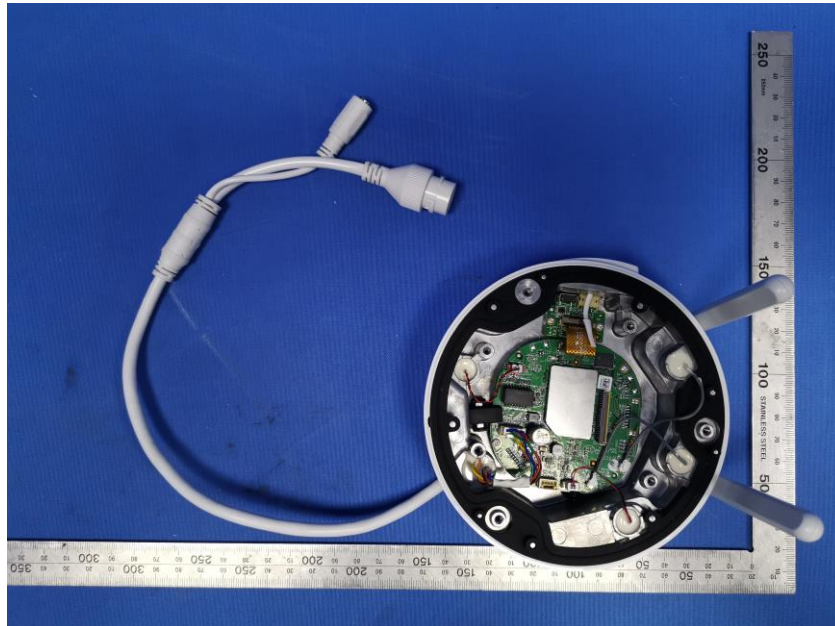

Internal Photos

Applicant:	Hangzhou Hikvision Digital Technology Co., Ltd.
Address of Applicant:	No.555 Qianmo Road,Binjiang District Hangzhou 310052,China
Equipment Under Test (EUT):	
Product Name:	NETWORK CAMERA
Model No.:	DS-2CV2121G2-IDW