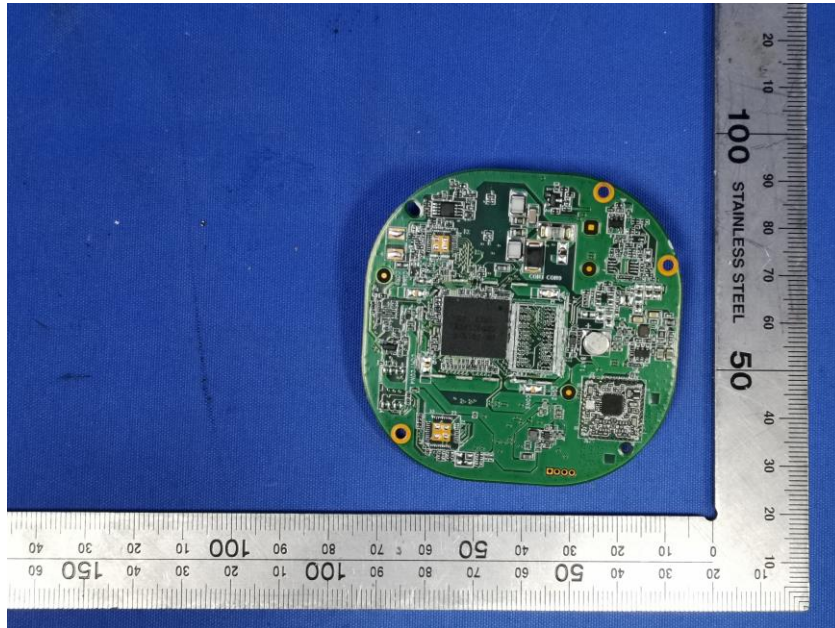

Internal Photos

Applicant:	Hangzhou Hikvision Digital Technology Co., Ltd.
Address of Applicant:	No.555 Qianmo Road,Binjiang District Hangzhou 310052,China
Equipment Under Test (EUT):	
Product Name:	NETWORK CAMERA
Model No.:	DS-2CV2121G2-IDW