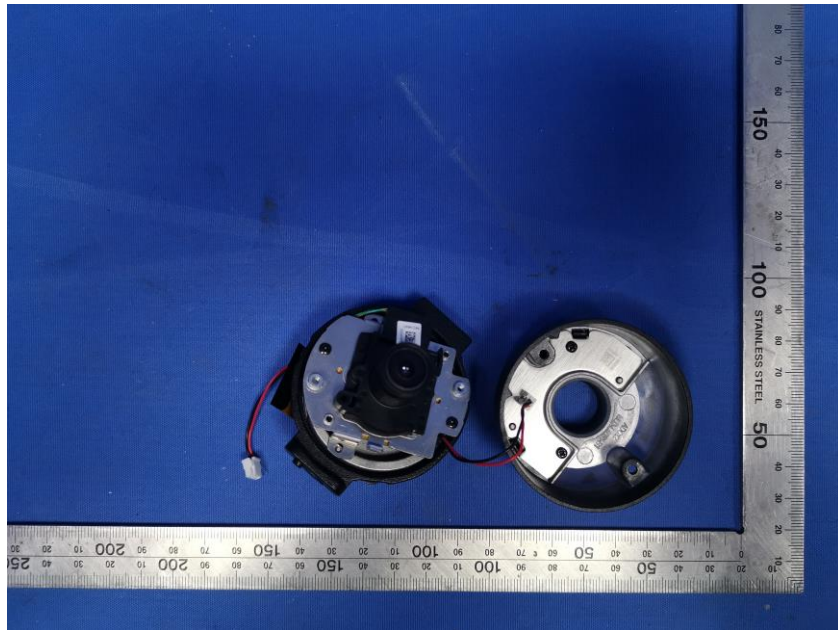

Internal Photos

Applicant:	Hangzhou Hikvision Digital Technology Co., Ltd.
Address of Applicant:	No.555 Qianmo Road,Binjiang District Hangzhou 310052,China
Equipment Under Test (EUT):	
Product Name:	NETWORK CAMERA
Model No.:	DS-2CV2121G2-IDW