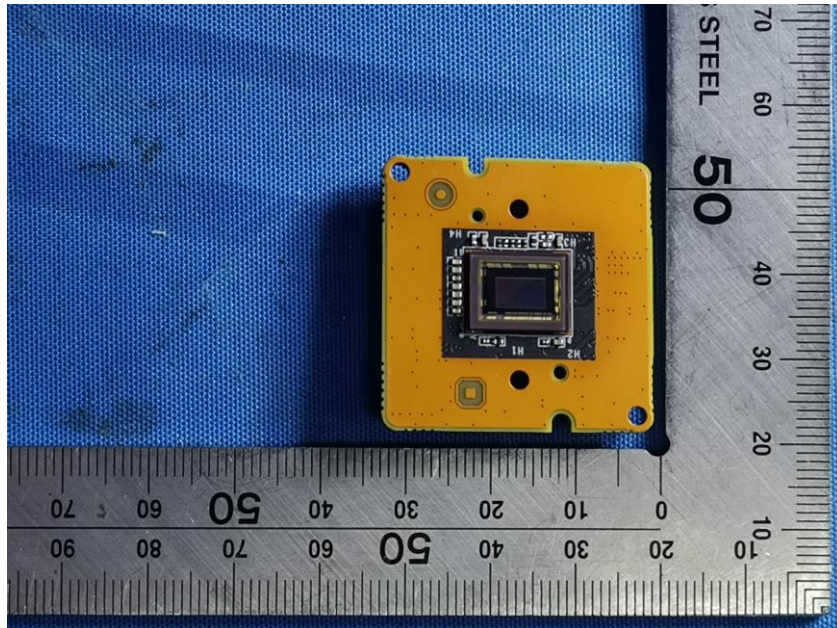

Internal Photos

Applicant:	Hangzhou Hikvision Digital Technology Co., Ltd.
Address of Applicant:	No.555 Qianmo Road,Binjiang District Hangzhou 310052,China
Equipment Under Test (EUT):	
Product Name:	NETWORK CAMERA
Model No.:	DS-2CV2121G2-IDW