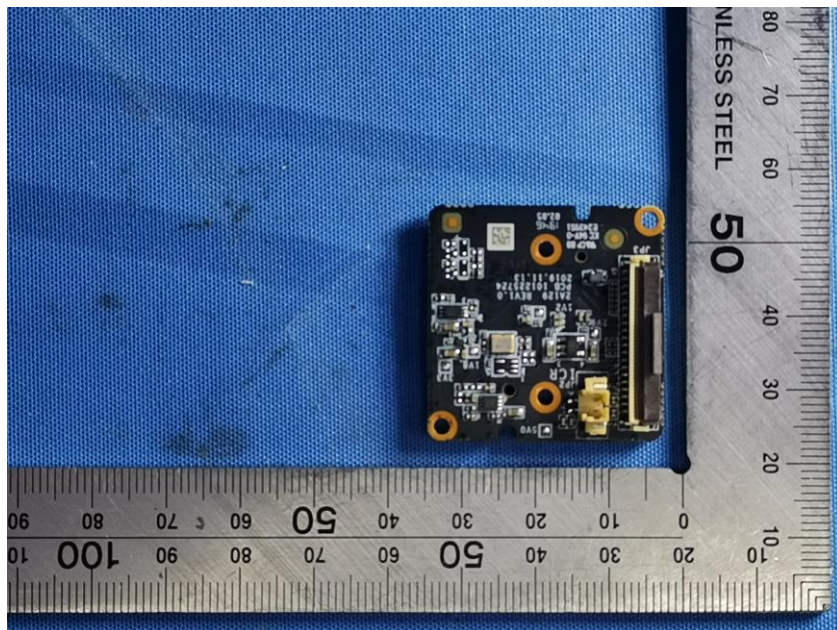

Internal Photos

Applicant:	Hangzhou Hikvision Digital Technology Co., Ltd.
Address of Applicant:	No.555 Qianmo Road,Binjiang District Hangzhou 310052,China
Equipment Under Test (EUT):	
Product Name:	NETWORK CAMERA
Model No.:	DS-2CV2121G2-IDW