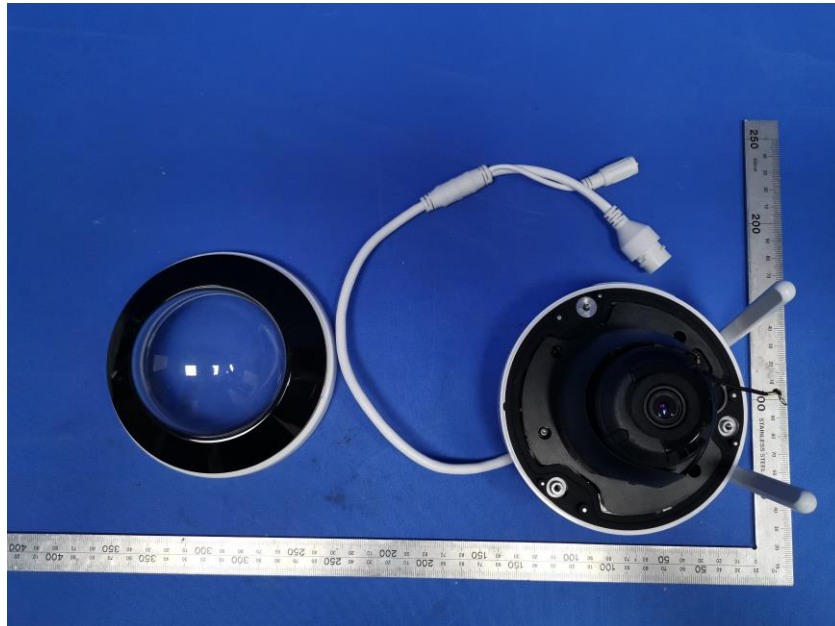

Internal Photos

Applicant:	Hangzhou Hikvision Digital Technology Co., Ltd.
Address of Applicant:	No.555 Qianmo Road,Binjiang District Hangzhou 310052,China
Equipment Under Test (EUT):	
Product Name:	NETWORK CAMERA
Model No.:	DS-2CV2121G2-IDW