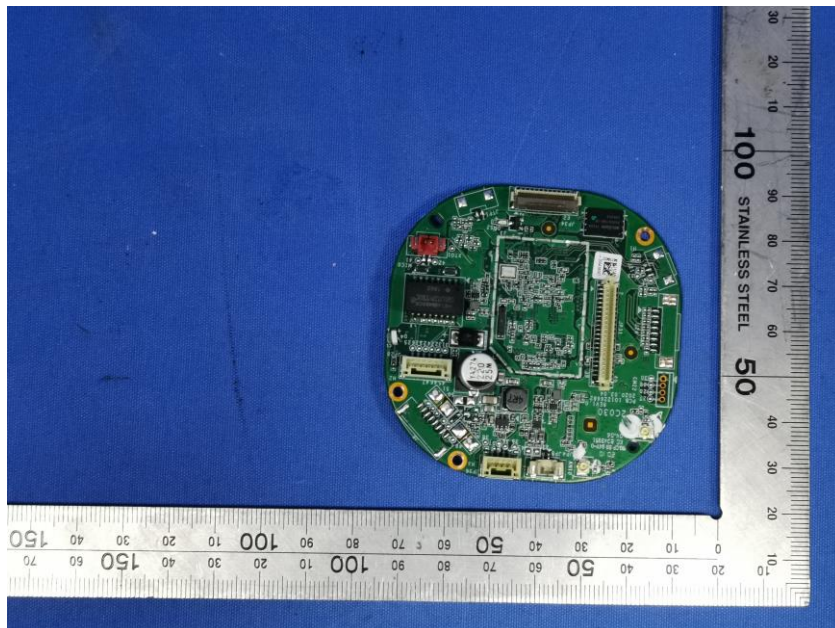

Internal Photos

Applicant:	Hangzhou Hikvision Digital Technology Co., Ltd.
Address of Applicant:	No.555 Qianmo Road,Binjiang District Hangzhou 310052,China
Equipment Under Test (EUT):	
Product Name:	NETWORK CAMERA
Model No.:	DS-2CV2121G2-IDW