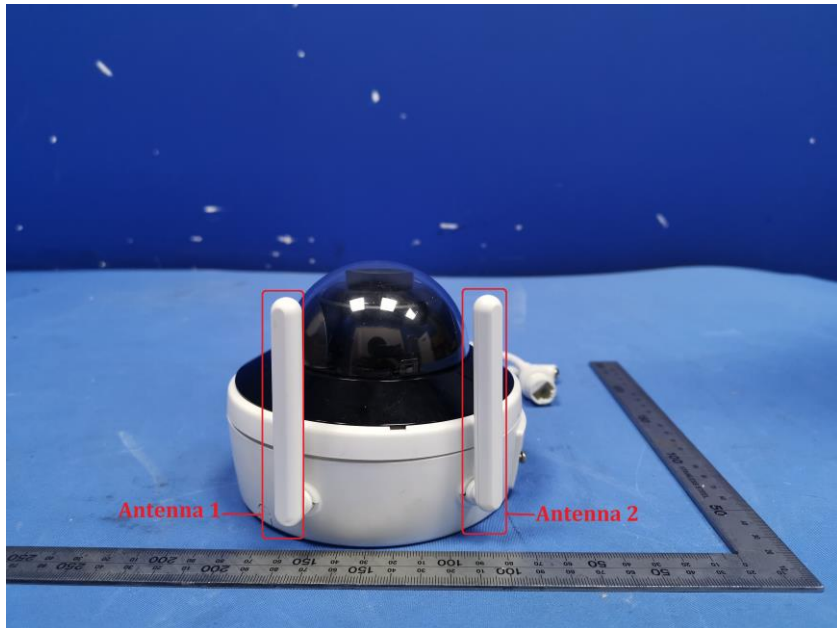

External Photos

Applicant:	Hangzhou Hikvision Digital Technology Co., Ltd.
Address of Applicant:	No.555 Qianmo Road,Binjiang District Hangzhou 310052,China
Equipment Under Test (EUT):	
Product Name:	NETWORK CAMERA
Model No.:	DS-2CV2121G2-IDW