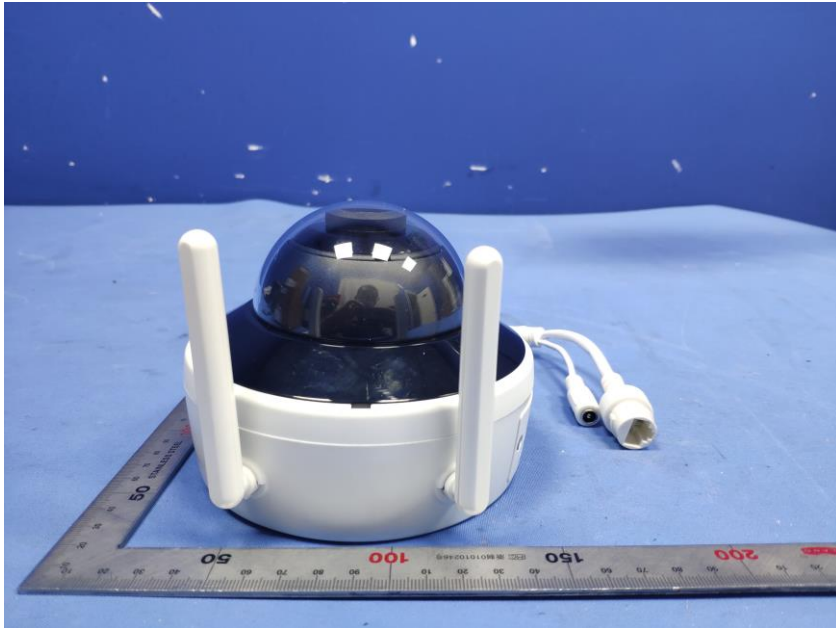

External Photos

Applicant:	Hangzhou Hikvision Digital Technology Co., Ltd.
Address of Applicant:	No.555 Qianmo Road,Binjiang District Hangzhou 310052,China
Equipment Under Test (EUT):	
Product Name:	NETWORK CAMERA
Model No.:	DS-2CV2121G2-IDW