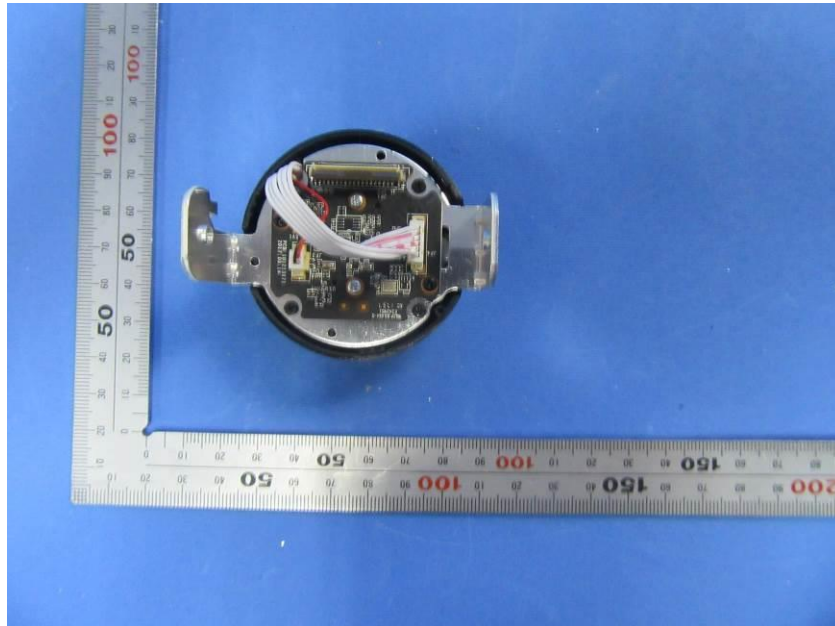

Internal Photos

| | |
|------------------------------------|---|
| Applicant: | Hangzhou Hikvision Digital Technology Co., Ltd. |
| Address of Applicant: | No.555 Qianmo Road, Binjiang District, Hangzhou 310052, China |
| Equipment Under Test (EUT): | |
| Product Name: | Network Camera |
| Model No.: | DS-2CD2121G1-IDW1 |