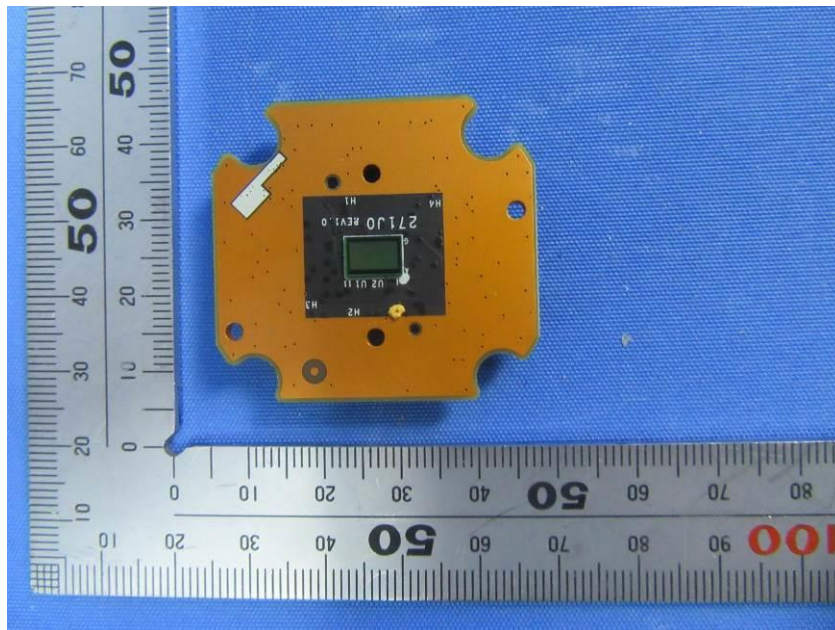

Internal Photos

| | |
|------------------------------------|---|
| Applicant: | Hangzhou Hikvision Digital Technology Co., Ltd. |
| Address of Applicant: | No.555 Qianmo Road, Binjiang District, Hangzhou 310052, China |
| Equipment Under Test (EUT): | |
| Product Name: | Network Camera |
| Model No.: | DS-2CD2121G1-IDW1 |