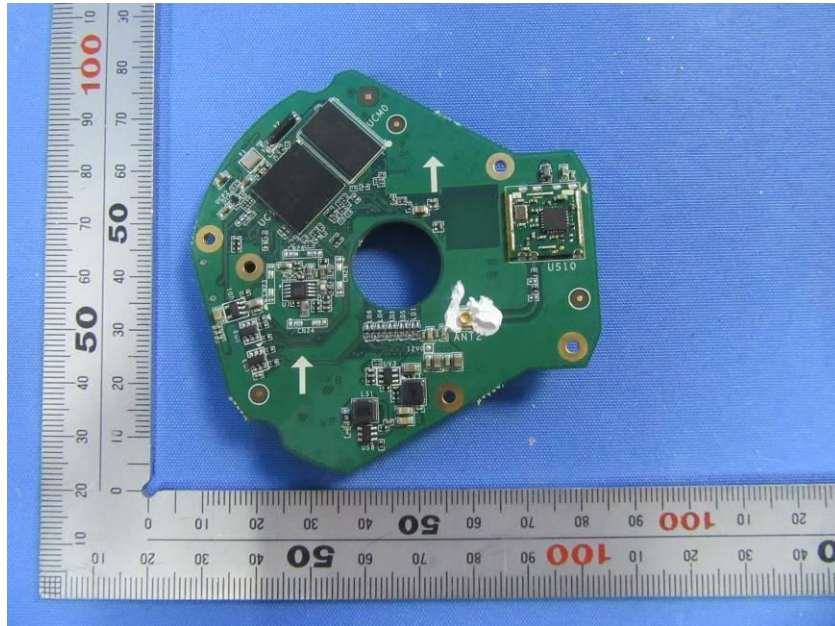

Internal Photos

| | |
|------------------------------------|---|
| Applicant: | Hangzhou Hikvision Digital Technology Co., Ltd. |
| Address of Applicant: | No.555 Qianmo Road, Binjiang District, Hangzhou 310052, China |
| Equipment Under Test (EUT): | |
| Product Name: | Network Camera |
| Model No.: | DS-2CD2121G1-IDW1 |