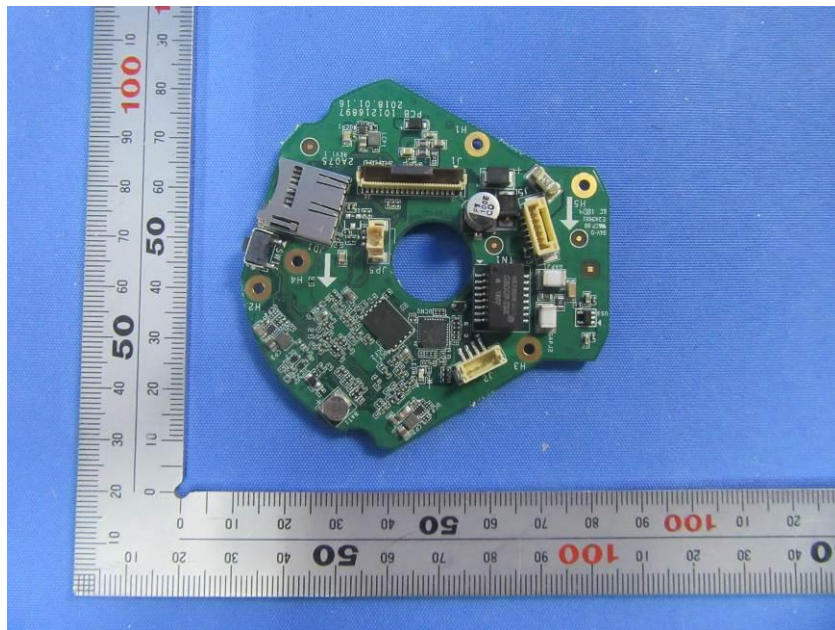

Internal Photos

| | |
|------------------------------------|---|
| Applicant: | Hangzhou Hikvision Digital Technology Co., Ltd. |
| Address of Applicant: | No.555 Qianmo Road, Binjiang District, Hangzhou 310052, China |
| Equipment Under Test (EUT): | |
| Product Name: | Network Camera |
| Model No.: | DS-2CD2121G1-IDW1 |