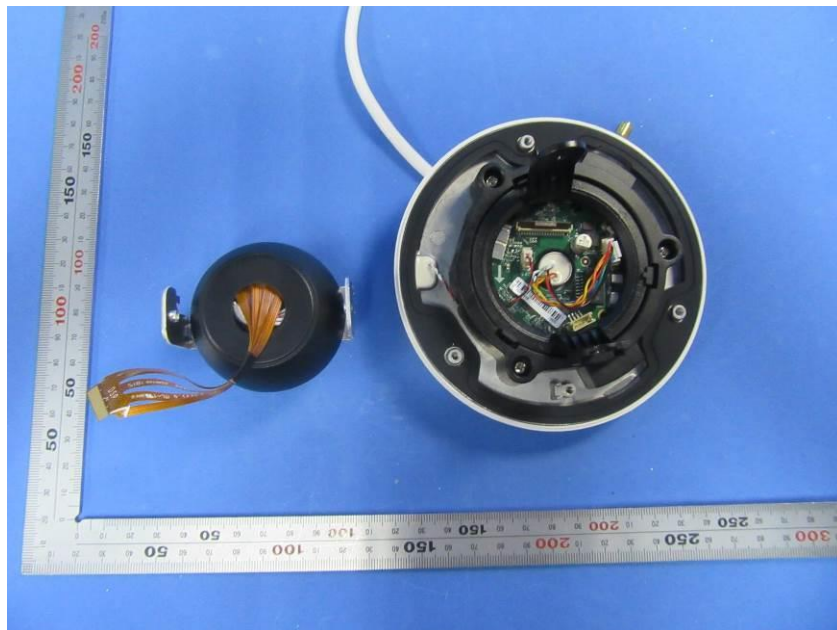

Internal Photos

| | |
|------------------------------------|---|
| Applicant: | Hangzhou Hikvision Digital Technology Co., Ltd. |
| Address of Applicant: | No.555 Qianmo Road, Binjiang District, Hangzhou 310052, China |
| Equipment Under Test (EUT): | |
| Product Name: | Network Camera |
| Model No.: | DS-2CD2121G1-IDW1 |