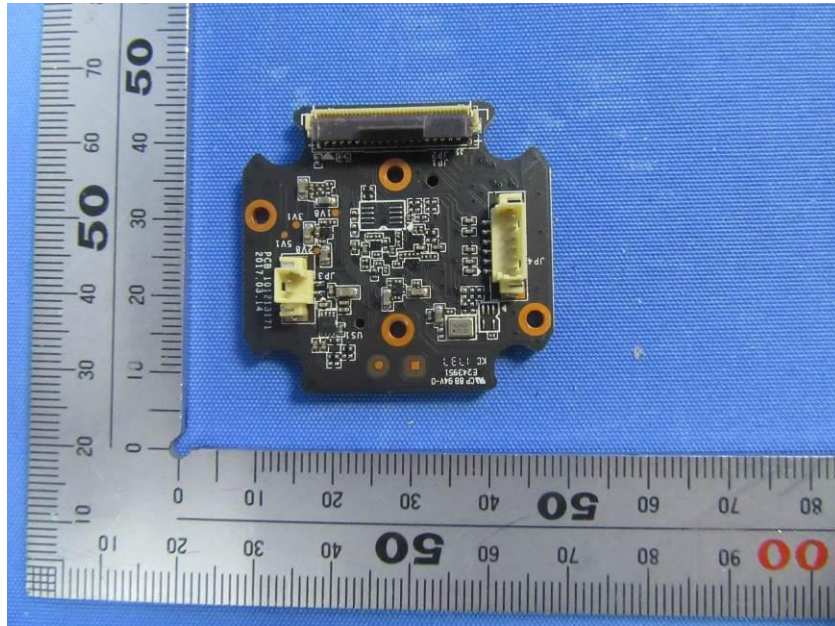

Internal Photos

| | |
|------------------------------------|---|
| Applicant: | Hangzhou Hikvision Digital Technology Co., Ltd. |
| Address of Applicant: | No.555 Qianmo Road, Binjiang District, Hangzhou 310052, China |
| Equipment Under Test (EUT): | |
| Product Name: | Network Camera |
| Model No.: | DS-2CD2121G1-IDW1 |