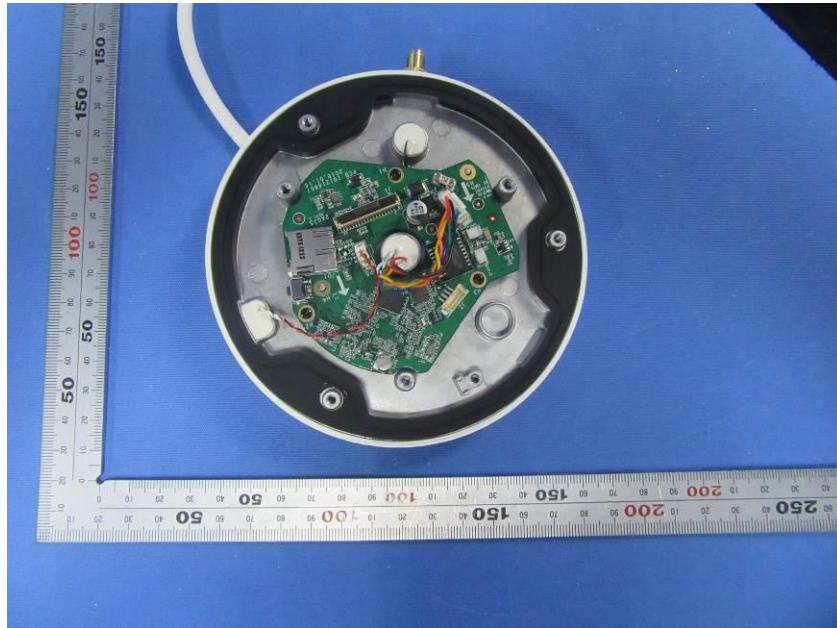

Internal Photos

| | |
|------------------------------------|---|
| Applicant: | Hangzhou Hikvision Digital Technology Co., Ltd. |
| Address of Applicant: | No.555 Qianmo Road, Binjiang District, Hangzhou 310052, China |
| Equipment Under Test (EUT): | |
| Product Name: | Network Camera |
| Model No.: | DS-2CD2121G1-IDW1 |