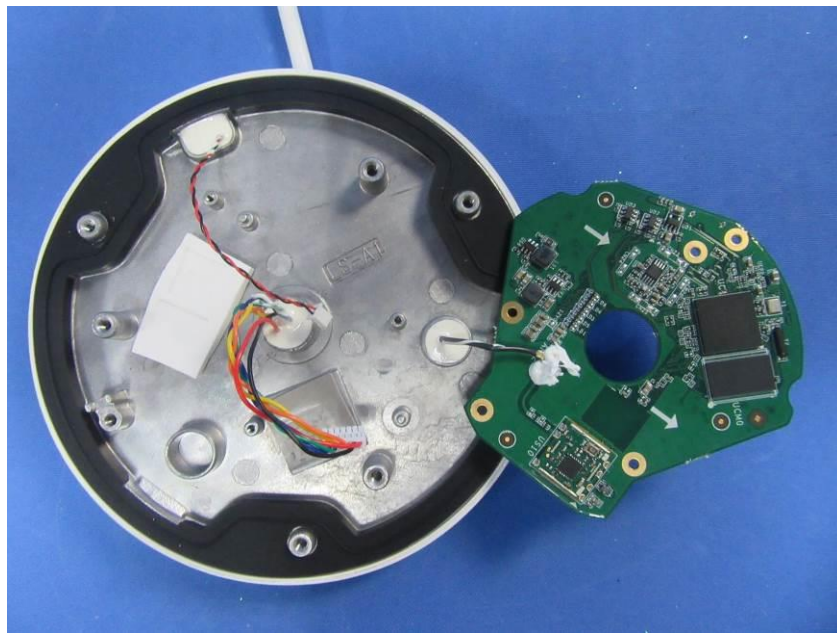

Internal Photos

| | |
|------------------------------------|---|
| Applicant: | Hangzhou Hikvision Digital Technology Co., Ltd. |
| Address of Applicant: | No.555 Qianmo Road, Binjiang District, Hangzhou 310052, China |
| Equipment Under Test (EUT): | |
| Product Name: | Network Camera |
| Model No.: | DS-2CD2121G1-IDW1 |