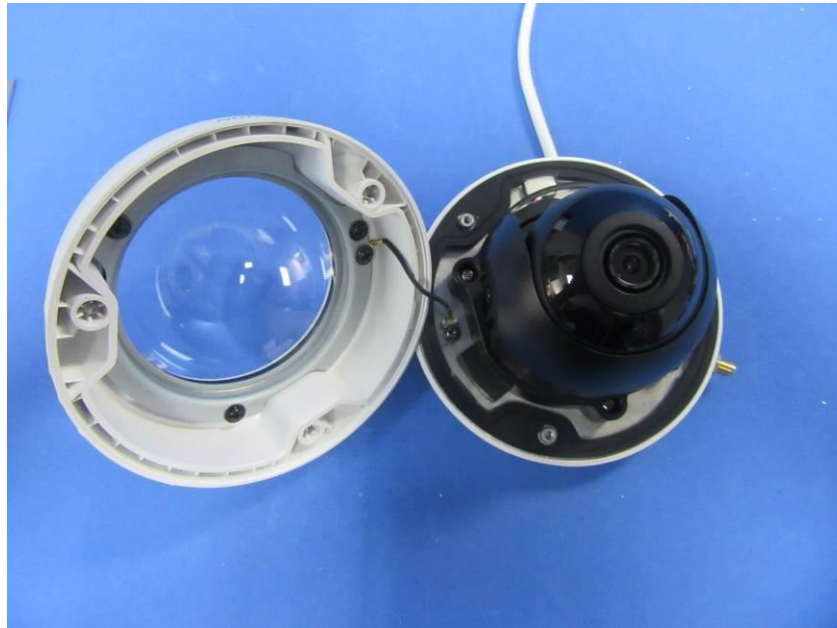

Internal Photos

| | |
|------------------------------------|---|
| Applicant: | Hangzhou Hikvision Digital Technology Co., Ltd. |
| Address of Applicant: | No.555 Qianmo Road, Binjiang District, Hangzhou 310052, China |
| Equipment Under Test (EUT): | |
| Product Name: | Network Camera |
| Model No.: | DS-2CD2121G1-IDW1 |