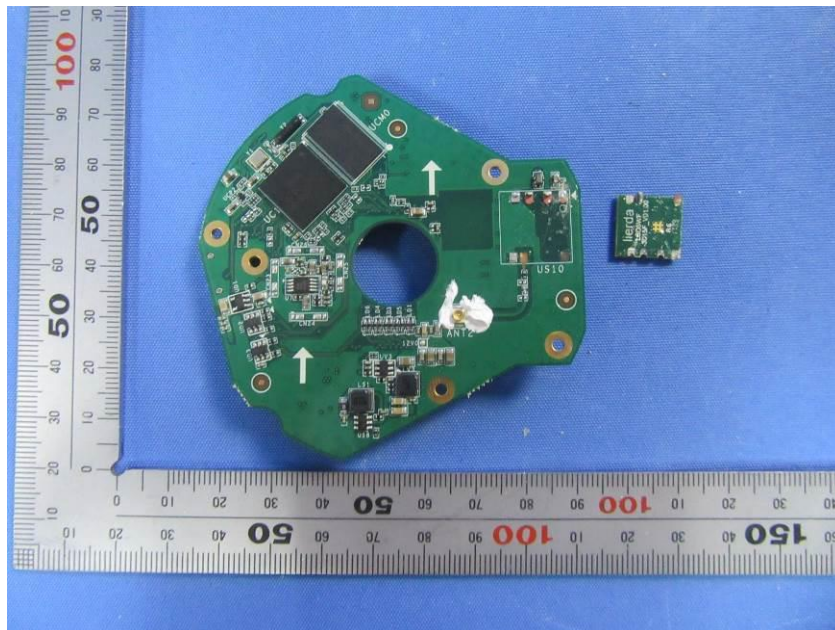

Internal Photos

| | |
|------------------------------------|---|
| Applicant: | Hangzhou Hikvision Digital Technology Co., Ltd. |
| Address of Applicant: | No.555 Qianmo Road, Binjiang District, Hangzhou 310052, China |
| Equipment Under Test (EUT): | |
| Product Name: | Network Camera |
| Model No.: | DS-2CD2121G1-IDW1 |