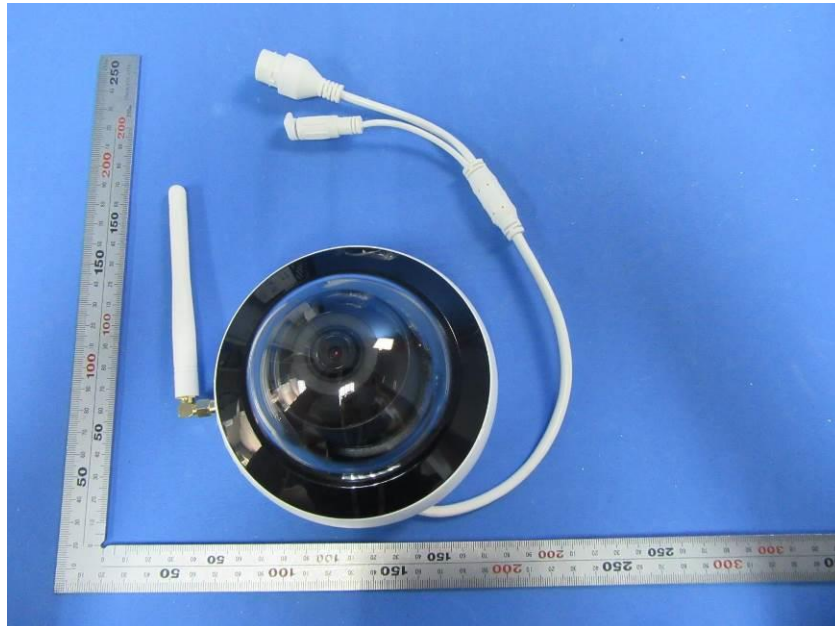

## **External Photos**

<b>Applicant:</b>	Hangzhou Hikvision Digital Technology Co., Ltd.
<b>Address of Applicant:</b>	No.555 Qianmo Road, Binjiang District, Hangzhou 310052, China
<b>Equipment Under Test (EUT):</b>	
<b>Product Name:</b>	Network Camera
<b>Model No.:</b>	DS-2CD2121G1-IDW1