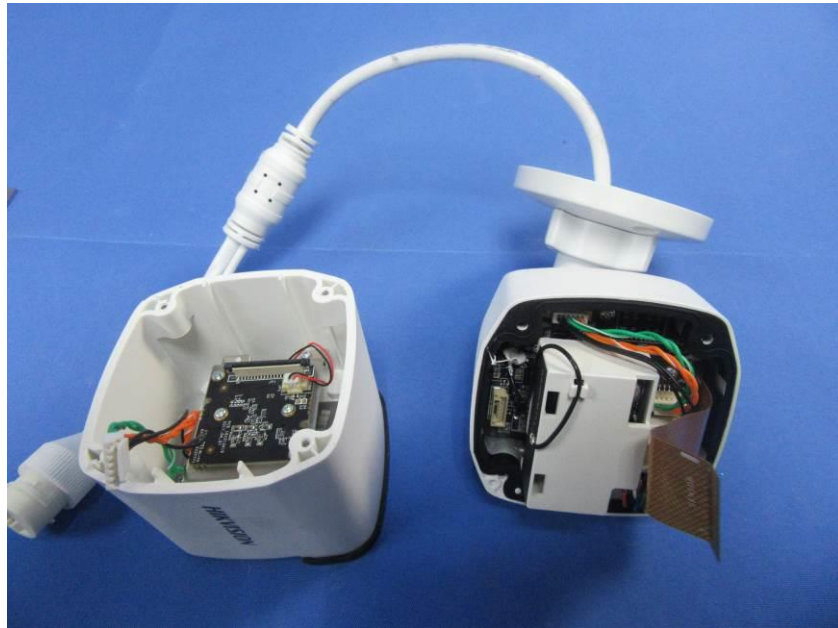

Internal Photos

Applicant:	Hangzhou Hikvision Digital Technology Co., Ltd.
Address of Applicant:	No.555 Qianmo Road, Binjiang District, Hangzhou 310052, China
Equipment Under Test (EUT):	
Product Name:	NETWORK CAMERA
Model No.:	DS-2CD2021G1-IW