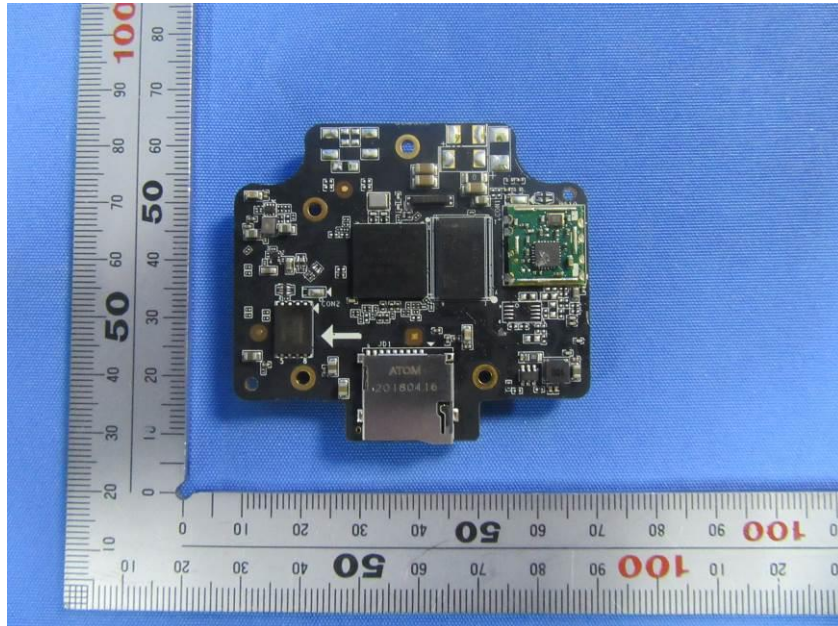

Internal Photos

Applicant:	Hangzhou Hikvision Digital Technology Co., Ltd.
Address of Applicant:	No.555 Qianmo Road, Binjiang District, Hangzhou 310052, China
Equipment Under Test (EUT):	
Product Name:	NETWORK CAMERA
Model No.:	DS-2CD2021G1-IW