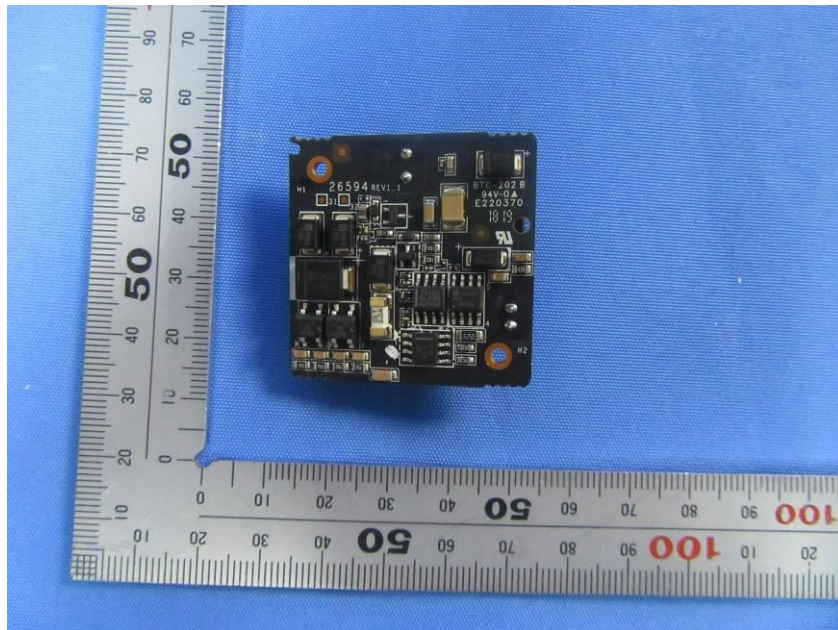

Internal Photos

Applicant:	Hangzhou Hikvision Digital Technology Co., Ltd.
Address of Applicant:	No.555 Qianmo Road, Binjiang District, Hangzhou 310052, China
Equipment Under Test (EUT):	
Product Name:	NETWORK CAMERA
Model No.:	DS-2CD2021G1-IW