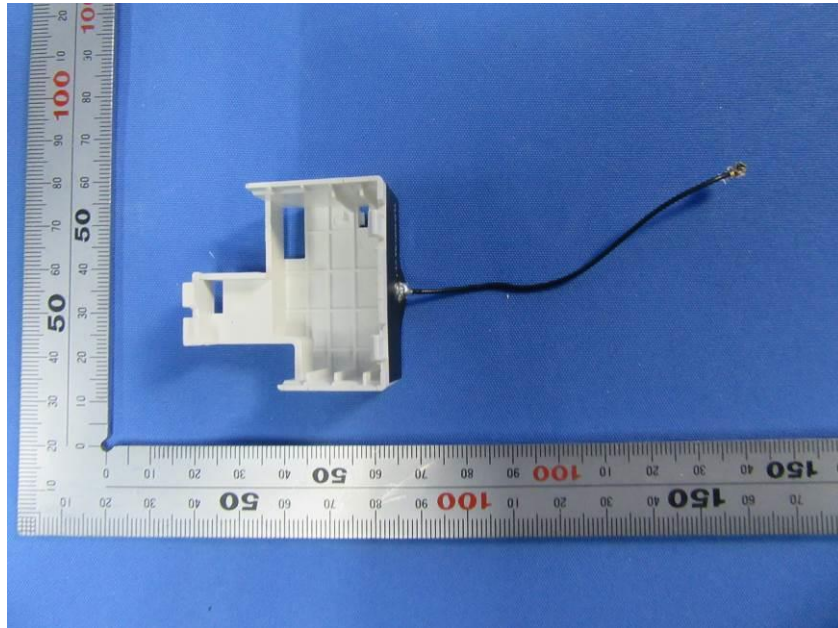

Internal Photos

Applicant:	Hangzhou Hikvision Digital Technology Co., Ltd.
Address of Applicant:	No.555 Qianmo Road, Binjiang District, Hangzhou 310052, China
Equipment Under Test (EUT):	
Product Name:	NETWORK CAMERA
Model No.:	DS-2CD2021G1-IW