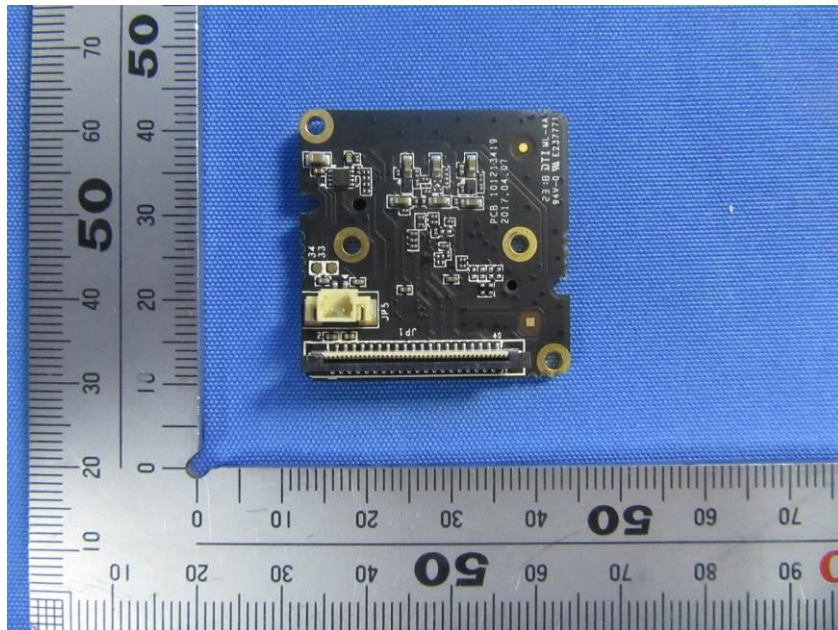

Internal Photos

Applicant:	Hangzhou Hikvision Digital Technology Co., Ltd.
Address of Applicant:	No.555 Qianmo Road, Binjiang District, Hangzhou 310052, China
Equipment Under Test (EUT):	
Product Name:	NETWORK CAMERA
Model No.:	DS-2CD2021G1-IW