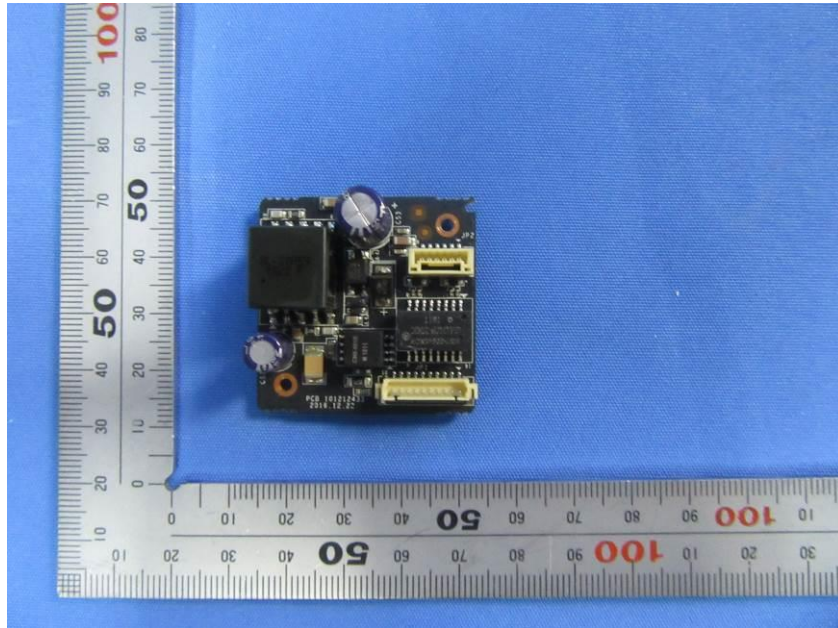

Internal Photos

Applicant:	Hangzhou Hikvision Digital Technology Co., Ltd.
Address of Applicant:	No.555 Qianmo Road, Binjiang District, Hangzhou 310052, China
Equipment Under Test (EUT):	
Product Name:	NETWORK CAMERA
Model No.:	DS-2CD2021G1-IW