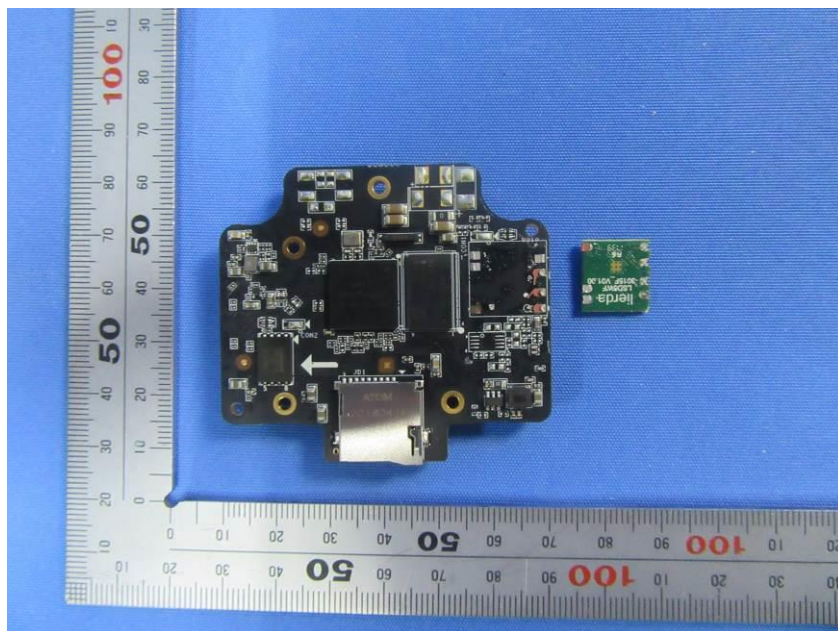

Internal Photos

Applicant:	Hangzhou Hikvision Digital Technology Co., Ltd.
Address of Applicant:	No.555 Qianmo Road, Binjiang District, Hangzhou 310052, China
Equipment Under Test (EUT):	
Product Name:	NETWORK CAMERA
Model No.:	DS-2CD2021G1-IW