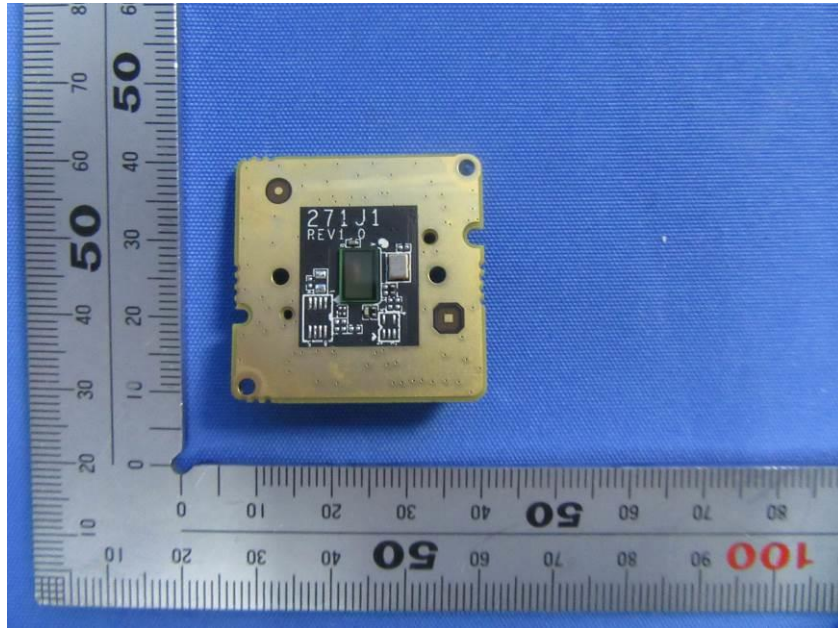

Internal Photos

Applicant:	Hangzhou Hikvision Digital Technology Co., Ltd.
Address of Applicant:	No.555 Qianmo Road, Binjiang District, Hangzhou 310052, China
Equipment Under Test (EUT):	
Product Name:	NETWORK CAMERA
Model No.:	DS-2CD2021G1-IW