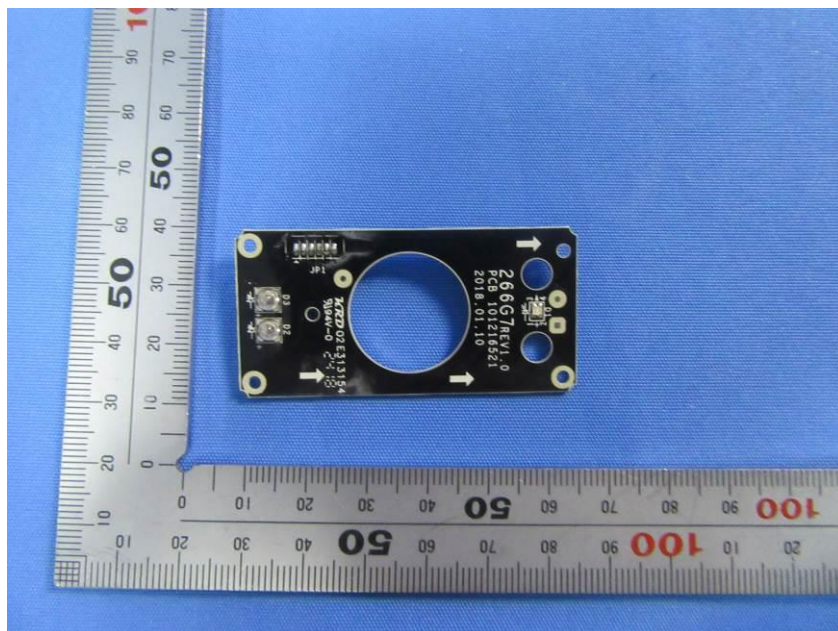

Internal Photos

Applicant:	Hangzhou Hikvision Digital Technology Co., Ltd.
Address of Applicant:	No.555 Qianmo Road, Binjiang District, Hangzhou 310052, China
Equipment Under Test (EUT):	
Product Name:	NETWORK CAMERA
Model No.:	DS-2CD2021G1-IW