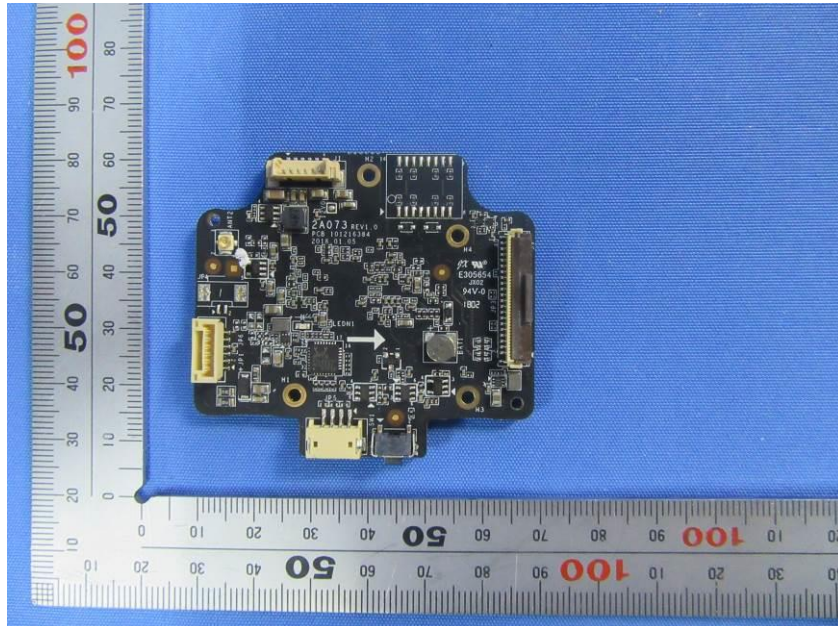

Internal Photos

Applicant:	Hangzhou Hikvision Digital Technology Co., Ltd.
Address of Applicant:	No.555 Qianmo Road, Binjiang District, Hangzhou 310052, China
Equipment Under Test (EUT):	
Product Name:	NETWORK CAMERA
Model No.:	DS-2CD2021G1-IW