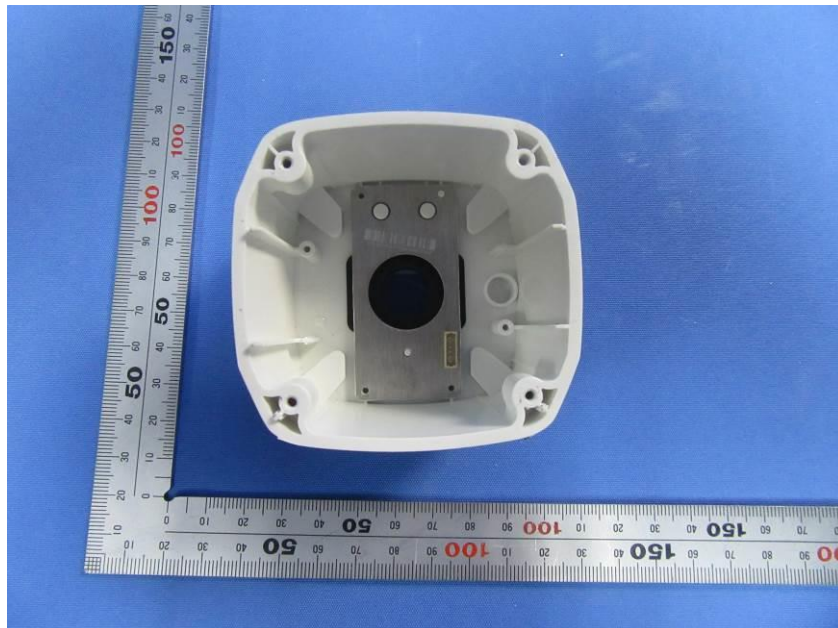

Internal Photos

Applicant:	Hangzhou Hikvision Digital Technology Co., Ltd.
Address of Applicant:	No.555 Qianmo Road, Binjiang District, Hangzhou 310052, China
Equipment Under Test (EUT):	
Product Name:	NETWORK CAMERA
Model No.:	DS-2CD2021G1-IW