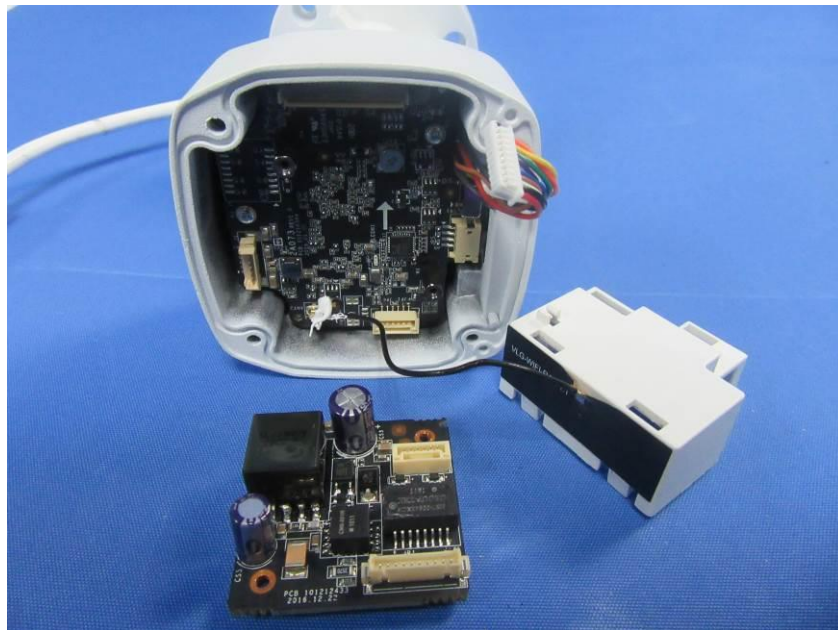

Internal Photos

Applicant:	Hangzhou Hikvision Digital Technology Co., Ltd.
Address of Applicant:	No.555 Qianmo Road, Binjiang District, Hangzhou 310052, China
Equipment Under Test (EUT):	
Product Name:	NETWORK CAMERA
Model No.:	DS-2CD2021G1-IW