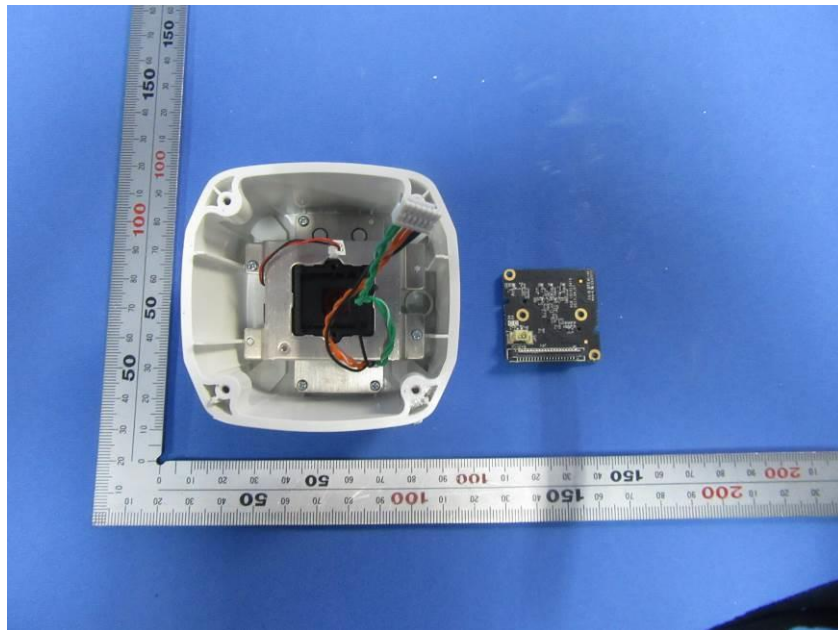

Internal Photos

Applicant:	Hangzhou Hikvision Digital Technology Co., Ltd.
Address of Applicant:	No.555 Qianmo Road, Binjiang District, Hangzhou 310052, China
Equipment Under Test (EUT):	
Product Name:	NETWORK CAMERA
Model No.:	DS-2CD2021G1-IW