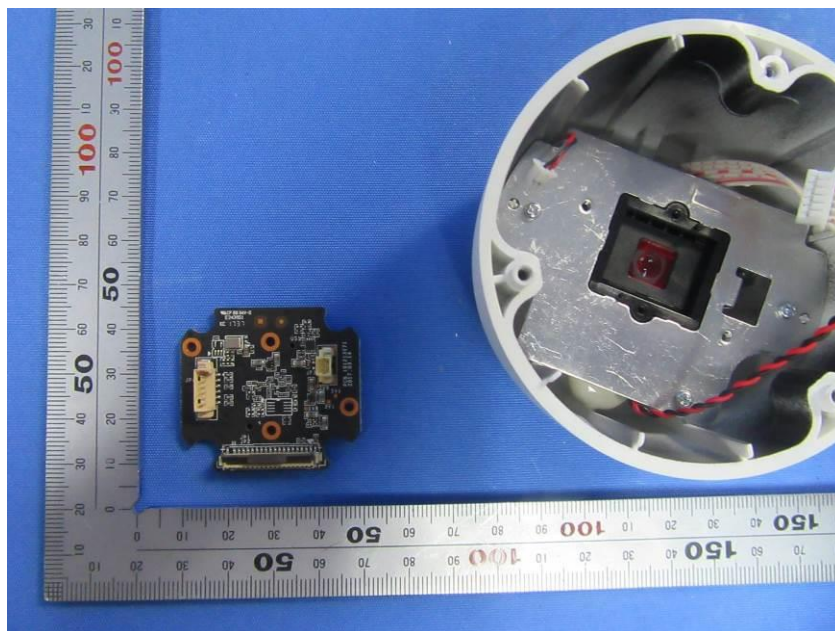

## **Internal Photos**

<b>Applicant:</b>	Hangzhou Hikvision Digital Technology Co., Ltd.
<b>Address of Applicant:</b>	No. 555 Qianmo Road, Binjiang District, Hangzhou 310052, China
<b>Equipment Under Test (EUT):</b>	
<b>Product Name:</b>	NETWORK CAMERA
<b>Model No.:</b>	DS-2CD2023G0D-IW2