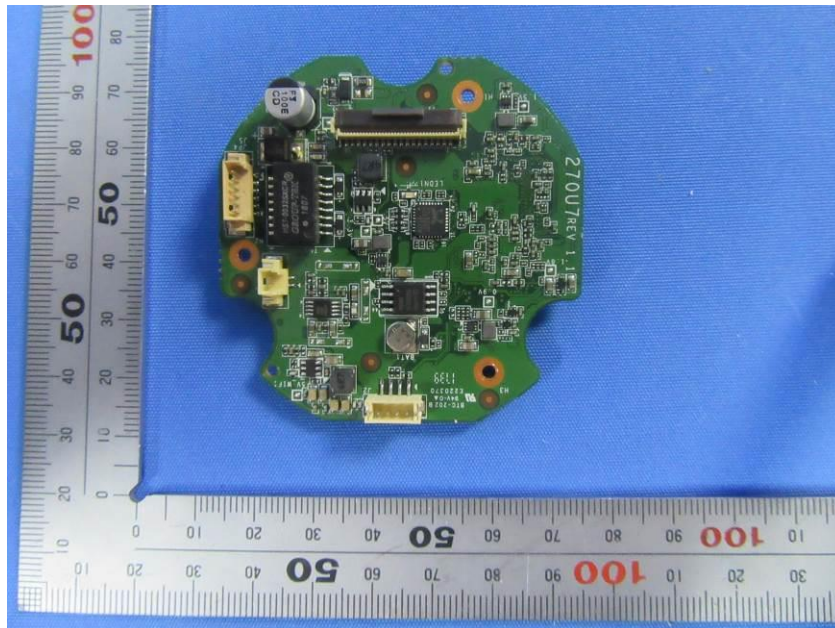

## **Internal Photos**

<b>Applicant:</b>	Hangzhou Hikvision Digital Technology Co., Ltd.
<b>Address of Applicant:</b>	No. 555 Qianmo Road, Binjiang District, Hangzhou 310052, China
<b>Equipment Under Test (EUT):</b>	
<b>Product Name:</b>	NETWORK CAMERA
<b>Model No.:</b>	DS-2CD2023G0D-IW2