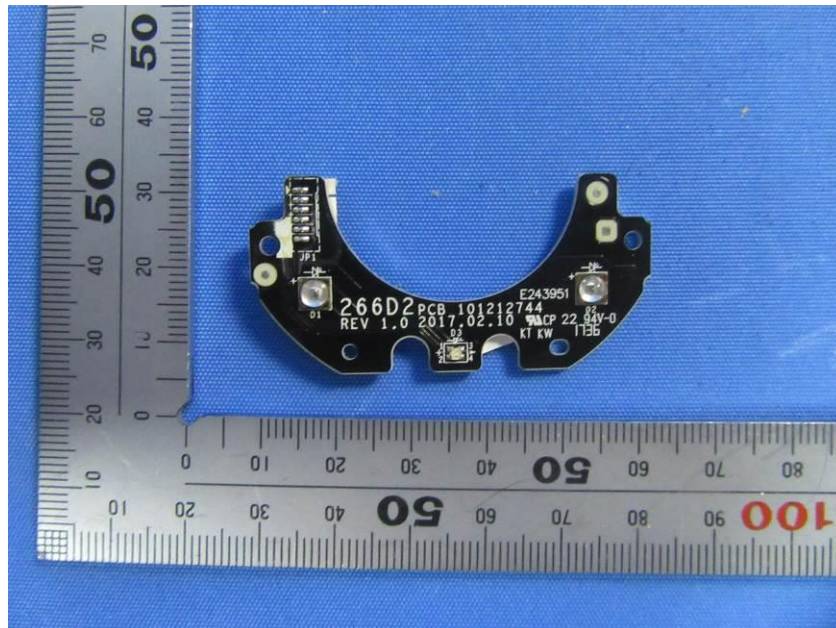

## **Internal Photos**

<b>Applicant:</b>	Hangzhou Hikvision Digital Technology Co., Ltd.
<b>Address of Applicant:</b>	No. 555 Qianmo Road, Binjiang District, Hangzhou 310052, China
<b>Equipment Under Test (EUT):</b>	
<b>Product Name:</b>	NETWORK CAMERA
<b>Model No.:</b>	DS-2CD2023G0D-IW2