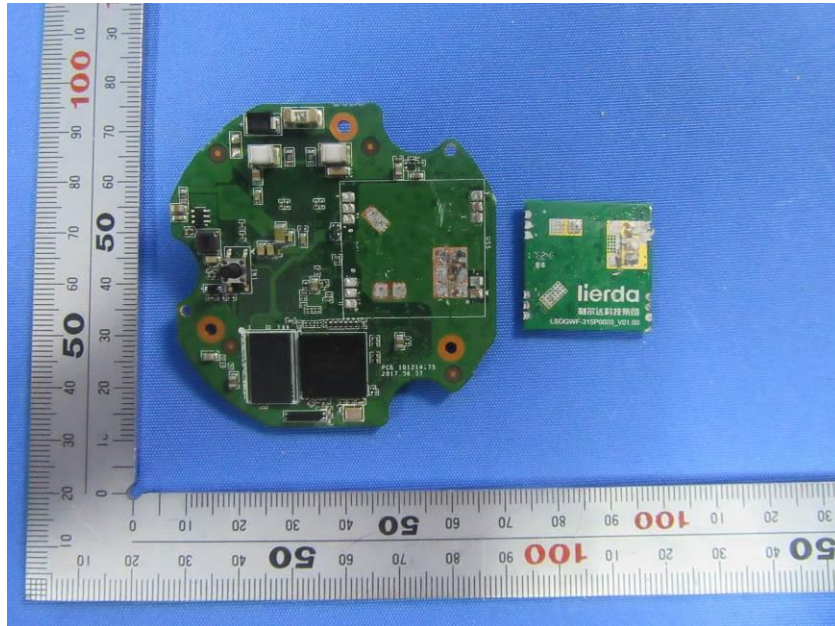

## **Internal Photos**

<b>Applicant:</b>	Hangzhou Hikvision Digital Technology Co., Ltd.
<b>Address of Applicant:</b>	No. 555 Qianmo Road, Binjiang District, Hangzhou 310052, China
<b>Equipment Under Test (EUT):</b>	
<b>Product Name:</b>	NETWORK CAMERA
<b>Model No.:</b>	DS-2CD2023G0D-IW2