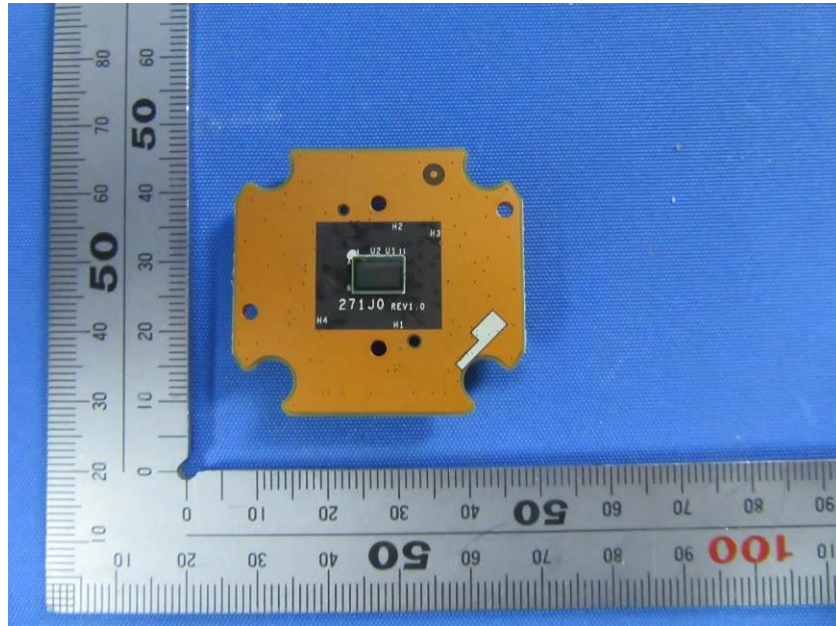

## **Internal Photos**

<b>Applicant:</b>	Hangzhou Hikvision Digital Technology Co., Ltd.
<b>Address of Applicant:</b>	No. 555 Qianmo Road, Binjiang District, Hangzhou 310052, China
<b>Equipment Under Test (EUT):</b>	
<b>Product Name:</b>	NETWORK CAMERA
<b>Model No.:</b>	DS-2CD2023G0D-IW2