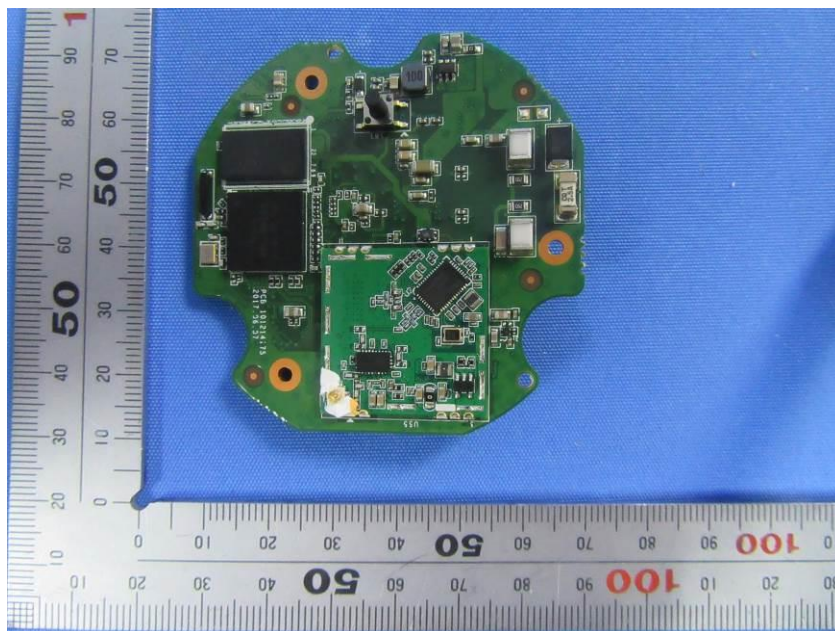

## **Internal Photos**

<b>Applicant:</b>	Hangzhou Hikvision Digital Technology Co., Ltd.
<b>Address of Applicant:</b>	No. 555 Qianmo Road, Binjiang District, Hangzhou 310052, China
<b>Equipment Under Test (EUT):</b>	
<b>Product Name:</b>	NETWORK CAMERA
<b>Model No.:</b>	DS-2CD2023G0D-IW2