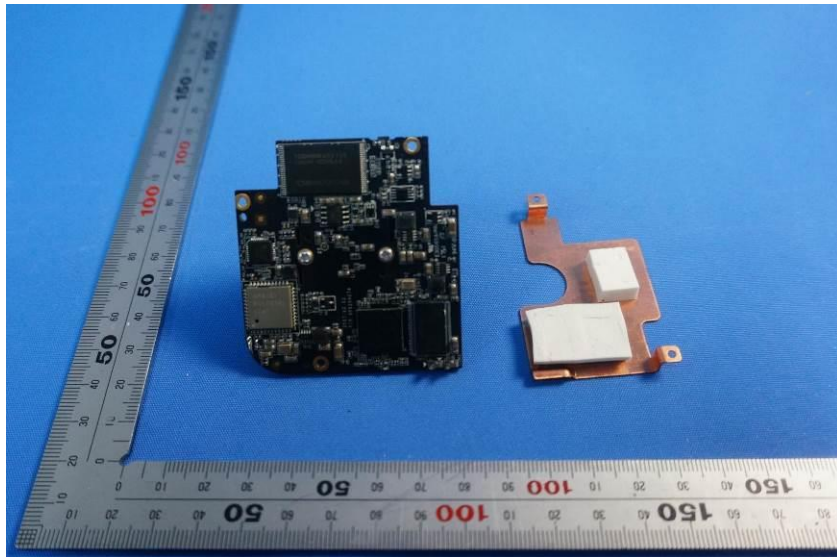

Internal Photos

Applicant:	Hangzhou Hikvision Digital Technology Co., Ltd.
Address of Applicant:	No.555 Qianmo Road, Binjiang District, Hangzhou 310052, China
Equipment Under Test (EUT):	
Product Name:	NETWORK CAMERA
Model No.:	DS-2CD2443G0-IW