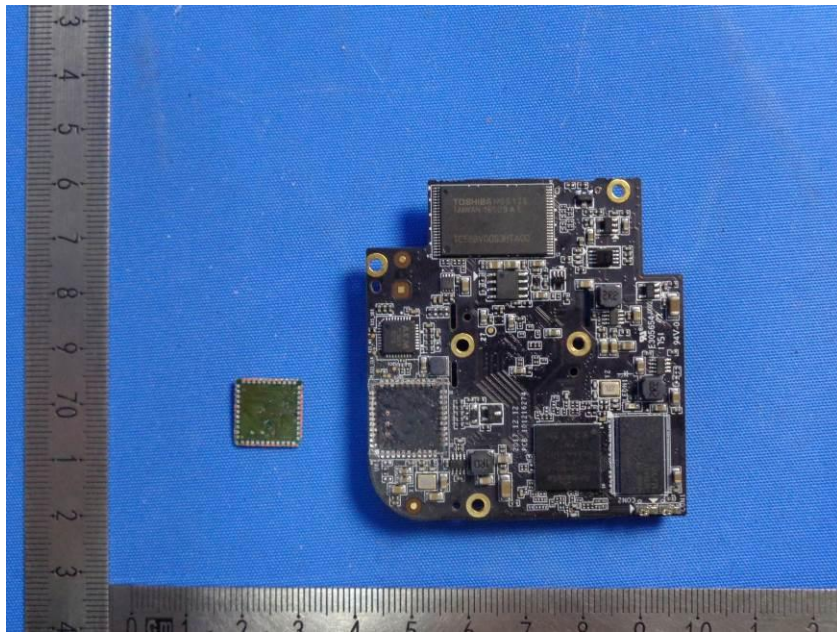

Internal Photos

Applicant:	Hangzhou Hikvision Digital Technology Co., Ltd.
Address of Applicant:	No.555 Qianmo Road, Binjiang District, Hangzhou 310052, China
Equipment Under Test (EUT):	
Product Name:	NETWORK CAMERA
Model No.:	DS-2CD2443G0-IW