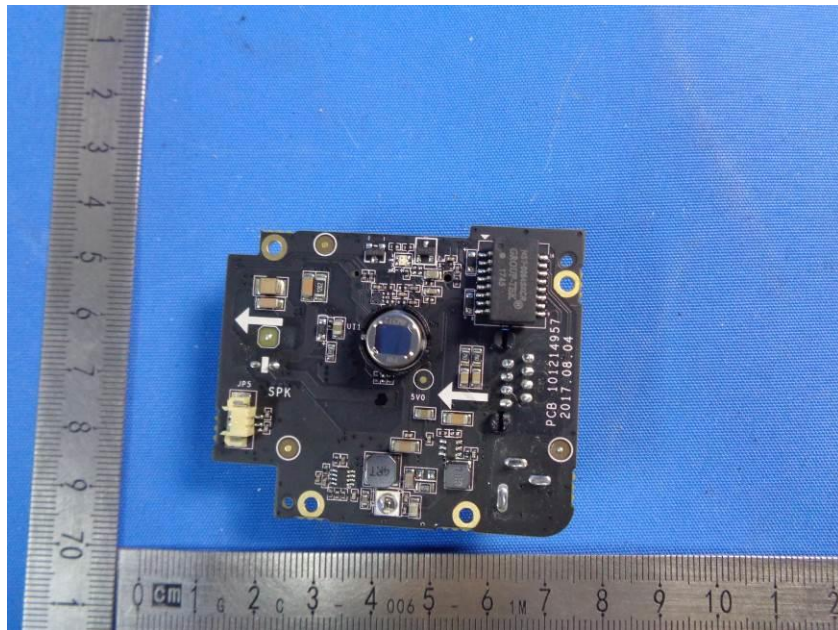

Internal Photos

Applicant:	Hangzhou Hikvision Digital Technology Co., Ltd.
Address of Applicant:	No.555 Qianmo Road, Binjiang District, Hangzhou 310052, China
Equipment Under Test (EUT):	
Product Name:	NETWORK CAMERA
Model No.:	DS-2CD2443G0-IW