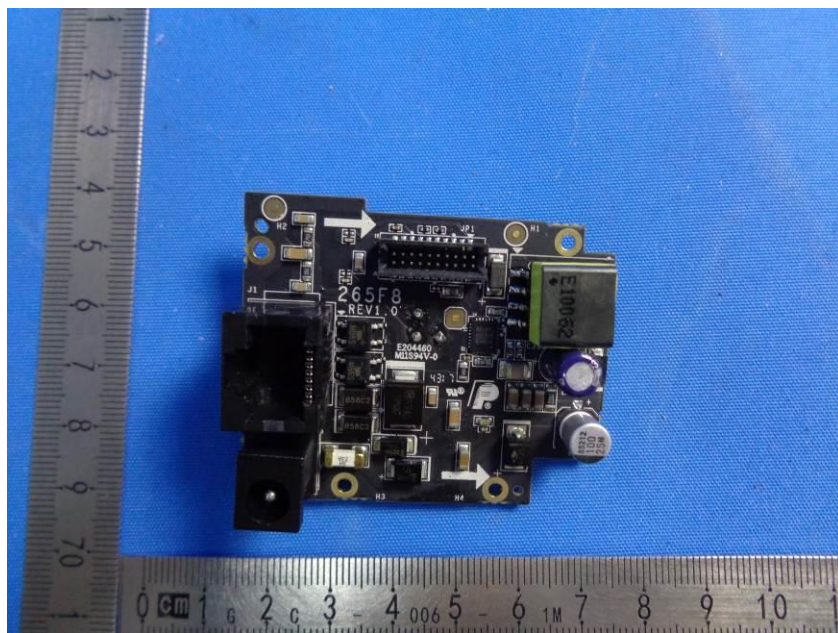

Internal Photos

Applicant:	Hangzhou Hikvision Digital Technology Co., Ltd.
Address of Applicant:	No.555 Qianmo Road, Binjiang District, Hangzhou 310052, China
Equipment Under Test (EUT):	
Product Name:	NETWORK CAMERA
Model No.:	DS-2CD2443G0-IW