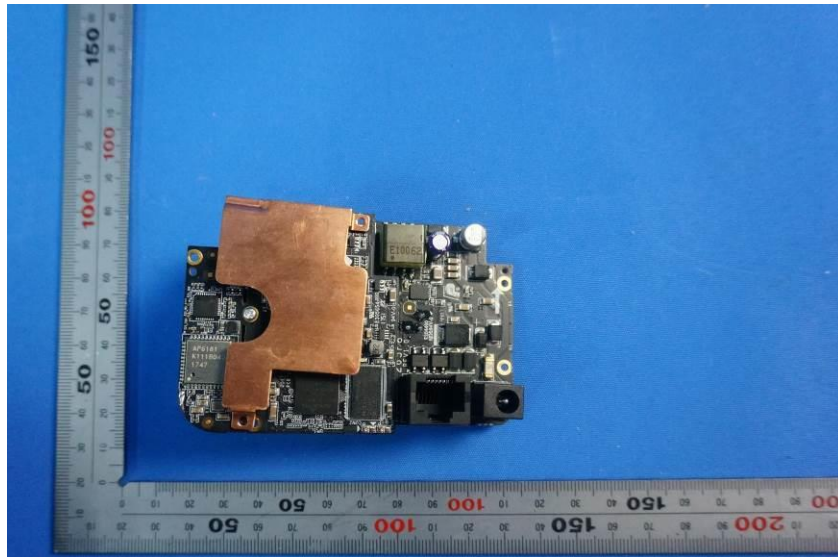

Internal Photos

Applicant:	Hangzhou Hikvision Digital Technology Co., Ltd.
Address of Applicant:	No.555 Qianmo Road, Binjiang District, Hangzhou 310052, China
Equipment Under Test (EUT):	
Product Name:	NETWORK CAMERA
Model No.:	DS-2CD2443G0-IW