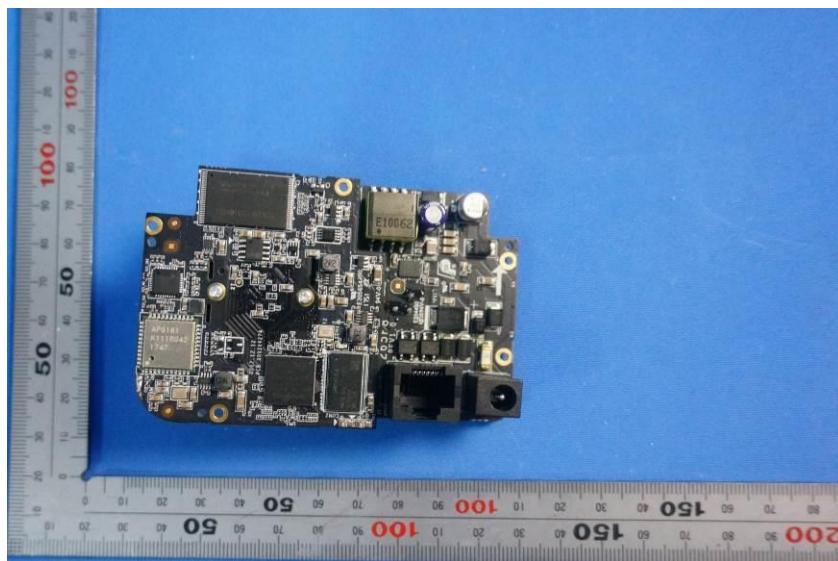

Internal Photos

Applicant:	Hangzhou Hikvision Digital Technology Co., Ltd.
Address of Applicant:	No.555 Qianmo Road, Binjiang District, Hangzhou 310052, China
Equipment Under Test (EUT):	
Product Name:	NETWORK CAMERA
Model No.:	DS-2CD2443G0-IW