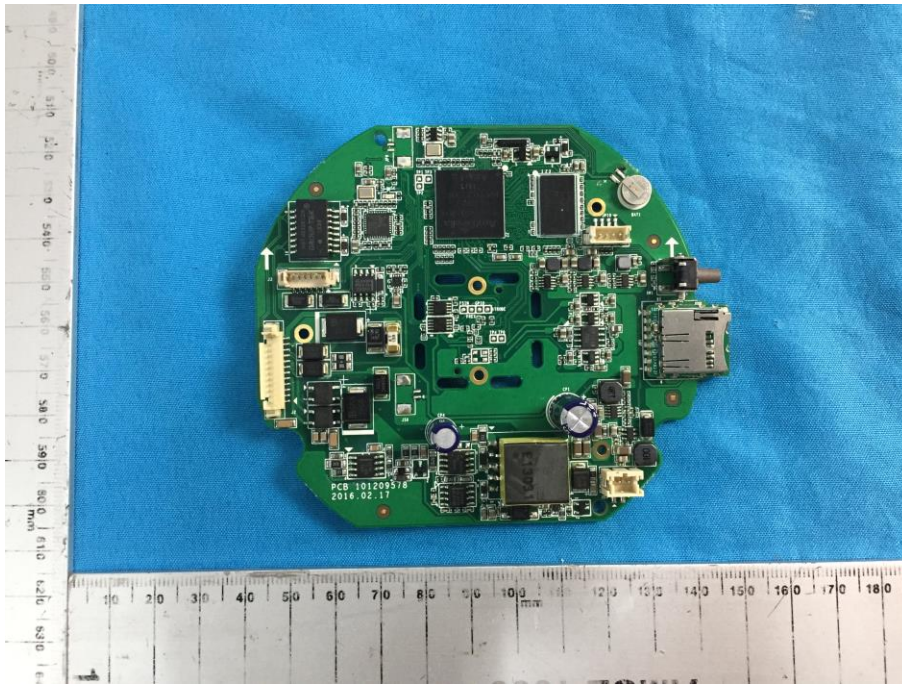

## Internal Photos

<b>Applicant:</b>	Hangzhou Hikvision Digital Technology Co., Ltd.
<b>Address of Applicant:</b>	No. 555 Qianmo Road, Binjiang District, Hangzhou 310052, China
<b>Equipment Under Test (EUT):</b>	
<b>Product Name:</b>	NETWORK CAMERA
<b>Brand Name:</b>	HIKVISION
<b>Model No.:</b>	DS-2CD2932F-IWS