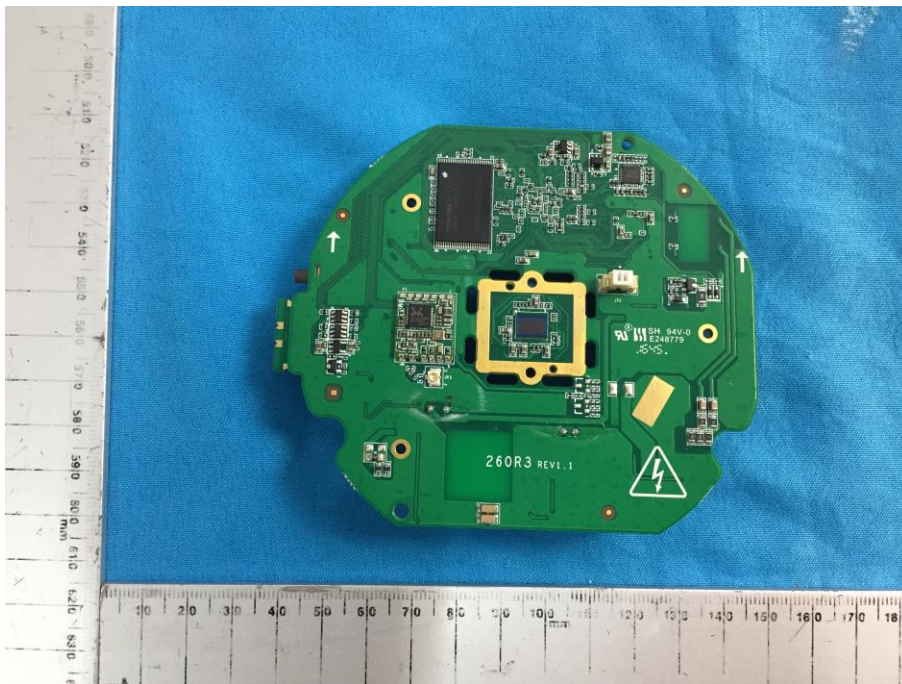

## Internal Photos

<b>Applicant:</b>	Hangzhou Hikvision Digital Technology Co., Ltd.
<b>Address of Applicant:</b>	No. 555 Qianmo Road, Binjiang District, Hangzhou 310052, China
<b>Equipment Under Test (EUT):</b>	
<b>Product Name:</b>	NETWORK CAMERA
<b>Brand Name:</b>	HIKVISION
<b>Model No.:</b>	DS-2CD2932F-IWS

**End**