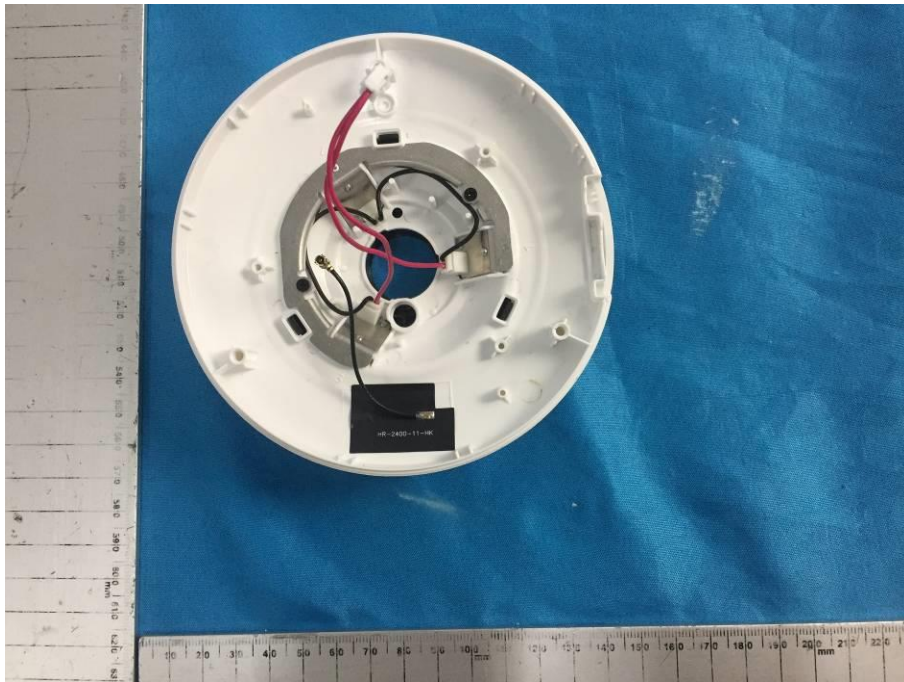

## Internal Photos

<b>Applicant:</b>	Hangzhou Hikvision Digital Technology Co., Ltd.
<b>Address of Applicant:</b>	No. 555 Qianmo Road, Binjiang District, Hangzhou 310052, China
<b>Equipment Under Test (EUT):</b>	
<b>Product Name:</b>	NETWORK CAMERA
<b>Brand Name:</b>	HIKVISION
<b>Model No.:</b>	DS-2CD2932F-IWS