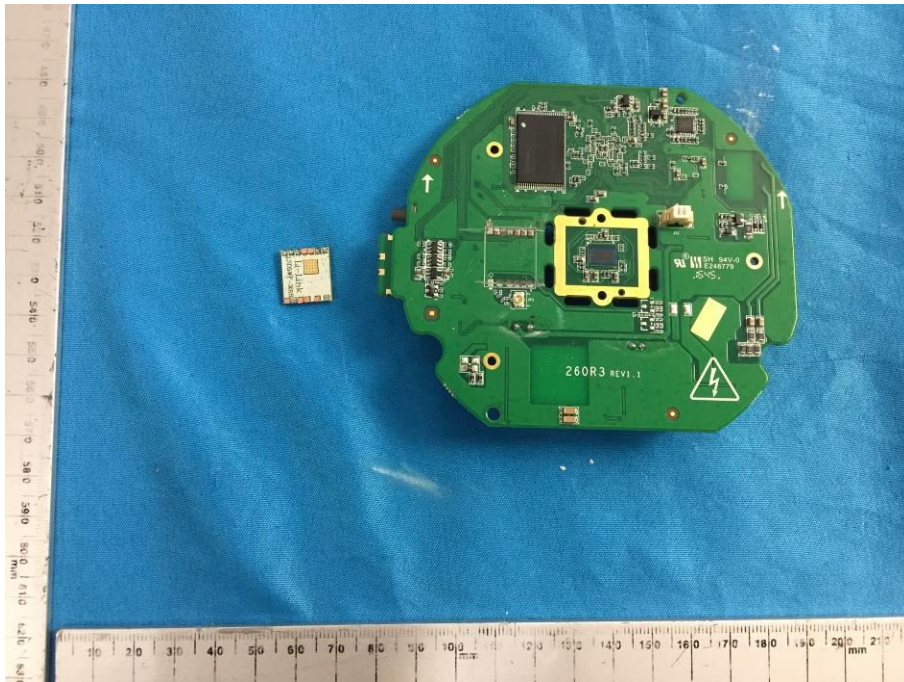

## Internal Photos

<b>Applicant:</b>	Hangzhou Hikvision Digital Technology Co., Ltd.
<b>Address of Applicant:</b>	No. 555 Qianmo Road, Binjiang District, Hangzhou 310052, China
<b>Equipment Under Test (EUT):</b>	
<b>Product Name:</b>	NETWORK CAMERA
<b>Brand Name:</b>	HIKVISION
<b>Model No.:</b>	DS-2CD2932F-IWS

**End**