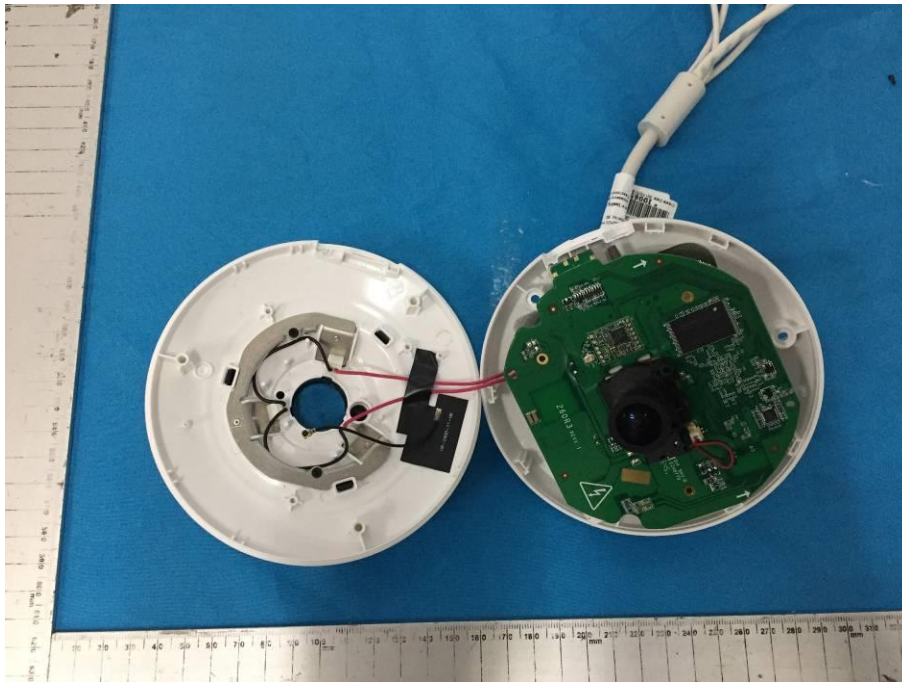

## Internal Photos

<b>Applicant:</b>	Hangzhou Hikvision Digital Technology Co., Ltd.
<b>Address of Applicant:</b>	No. 555 Qianmo Road, Binjiang District, Hangzhou 310052, China
<b>Equipment Under Test (EUT):</b>	
<b>Product Name:</b>	NETWORK CAMERA
<b>Brand Name:</b>	HIKVISION
<b>Model No.:</b>	DS-2CD2932F-IWS