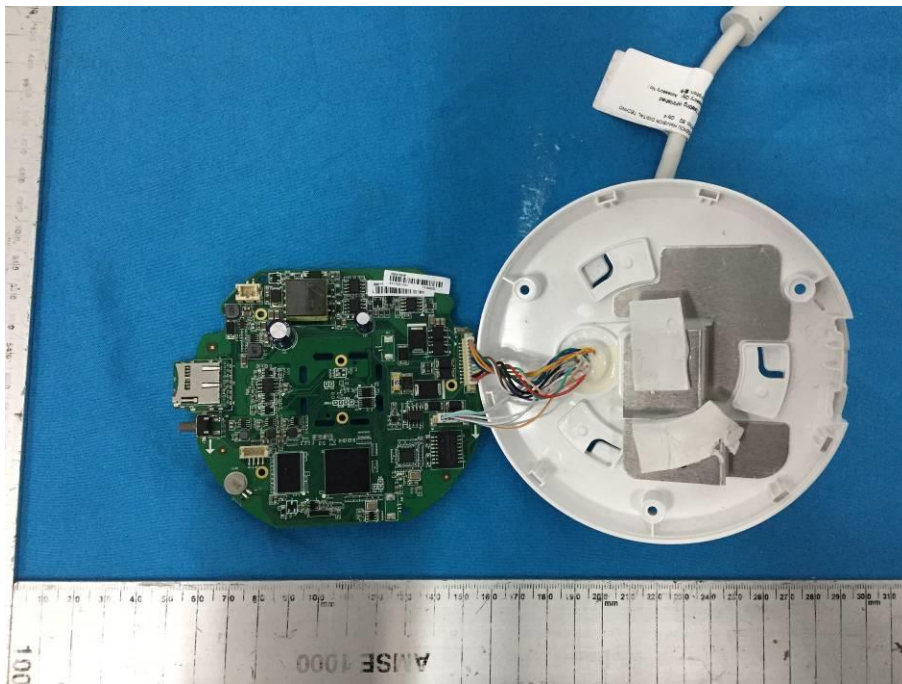

## Internal Photos

<b>Applicant:</b>	Hangzhou Hikvision Digital Technology Co., Ltd.
<b>Address of Applicant:</b>	No. 555 Qianmo Road, Binjiang District, Hangzhou 310052, China
<b>Equipment Under Test (EUT):</b>	
<b>Product Name:</b>	NETWORK CAMERA
<b>Brand Name:</b>	HIKVISION
<b>Model No.:</b>	DS-2CD2932F-IWS