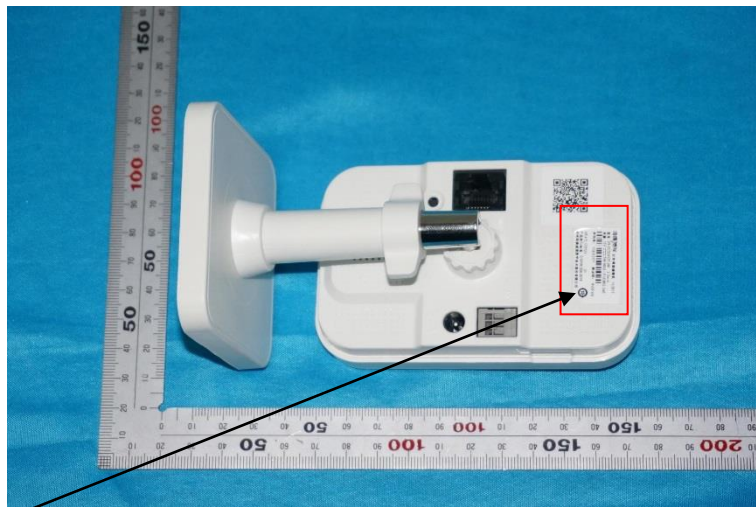

## NETWORK CAMERA

Model: DS-2CD2432F-IW

SN: 856259544 SV: 20150206-12345

I/P: 12V 0.4A,5W

PoE(802.3af,37-57V) 0.1A

MAC Address: 8C:E7:48:7B:01:FF XXXXXXXXXXXXXXXXXXXX

Manufacturer: Hangzhou Hikvision Digital Technology Co.,Ltd

Address: No.555 Qianmo Road, Binjiang District, Hangzhou 310052, China

CAN ICES-3 (B)/NMB-3(B)

FCC ID:2ADTD-I072400

IC:20199-I072400

12/2017

Made in China

Label location

Remark: The product is small to place the FCC statement on the product and it be placed in the user manual which the device is marketed.