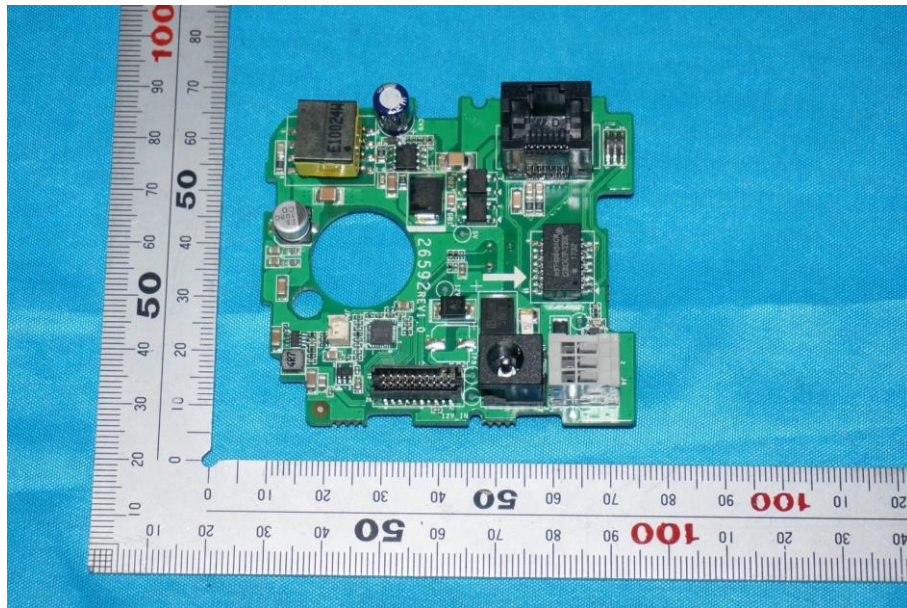

Internal Photos

Applicant:	Hangzhou Hikvision Digital Technology Co., Ltd.
Address of Applicant:	No. 555 Qianmo Road, Binjiang District, Hangzhou 310052, China
Equipment Under Test (EUT):	
Product Name:	NETWORK CAMERA
Model No.:	DS-2CD2412F-IW