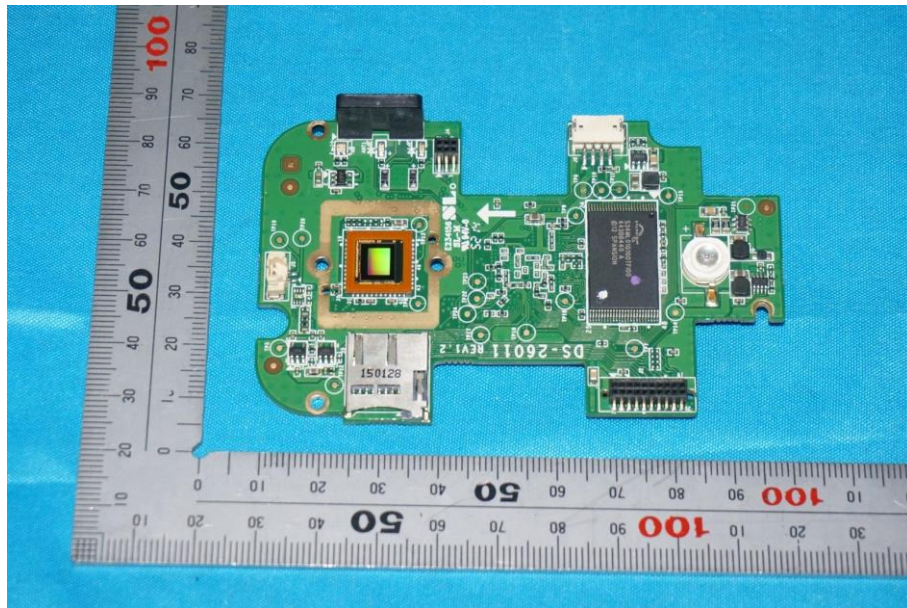

Internal Photos

Applicant:	Hangzhou Hikvision Digital Technology Co., Ltd.
Address of Applicant:	No. 555 Qianmo Road, Binjiang District, Hangzhou 310052, China
Equipment Under Test (EUT):	
Product Name:	NETWORK CAMERA
Model No.:	DS-2CD2412F-IW