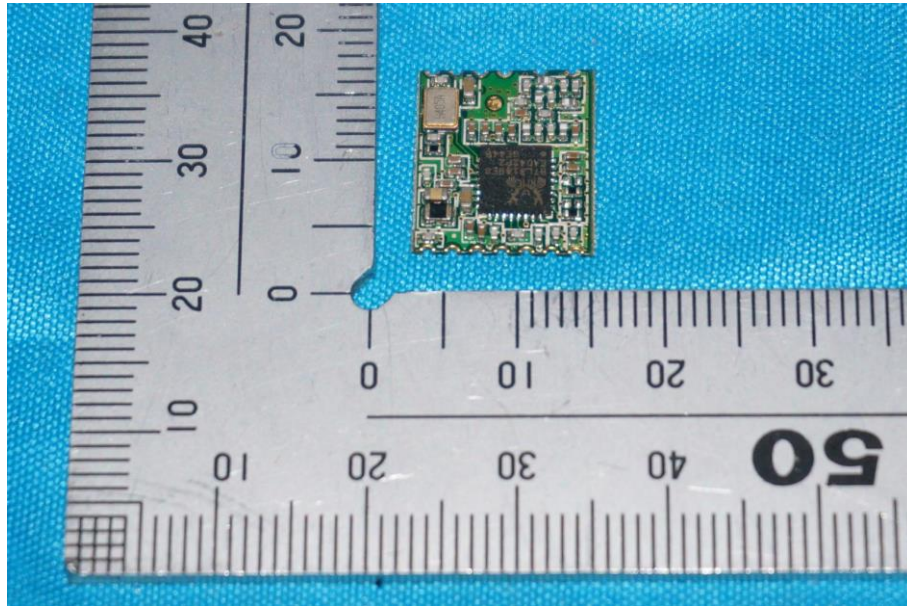

Internal Photos

Applicant:	Hangzhou Hikvision Digital Technology Co., Ltd.
Address of Applicant:	No. 555 Qianmo Road, Binjiang District, Hangzhou 310052, China
Equipment Under Test (EUT):	
Product Name:	NETWORK CAMERA
Model No.:	DS-2CD2412F-IW