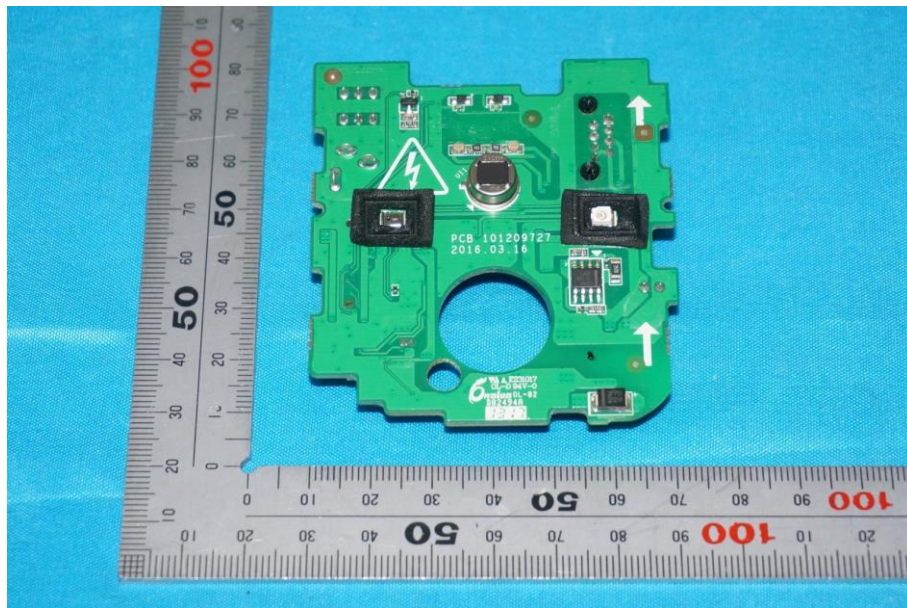

Internal Photos

Applicant:	Hangzhou Hikvision Digital Technology Co., Ltd.
Address of Applicant:	No. 555 Qianmo Road, Binjiang District, Hangzhou 310052, China
Equipment Under Test (EUT):	
Product Name:	NETWORK CAMERA
Model No.:	DS-2CD2412F-IW