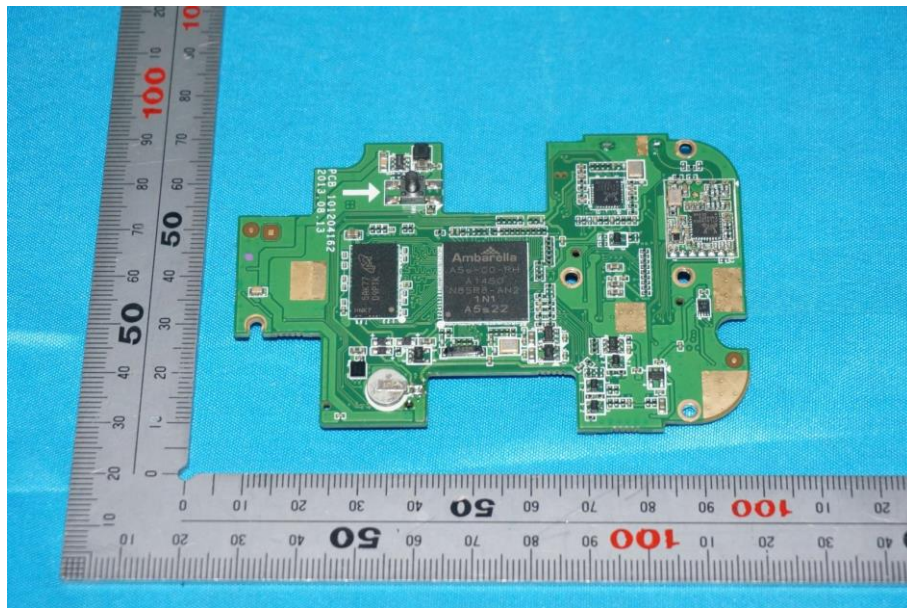

Internal Photos

Applicant:	Hangzhou Hikvision Digital Technology Co., Ltd.
Address of Applicant:	No. 555 Qianmo Road, Binjiang District, Hangzhou 310052, China
Equipment Under Test (EUT):	
Product Name:	NETWORK CAMERA
Model No.:	DS-2CD2412F-IW