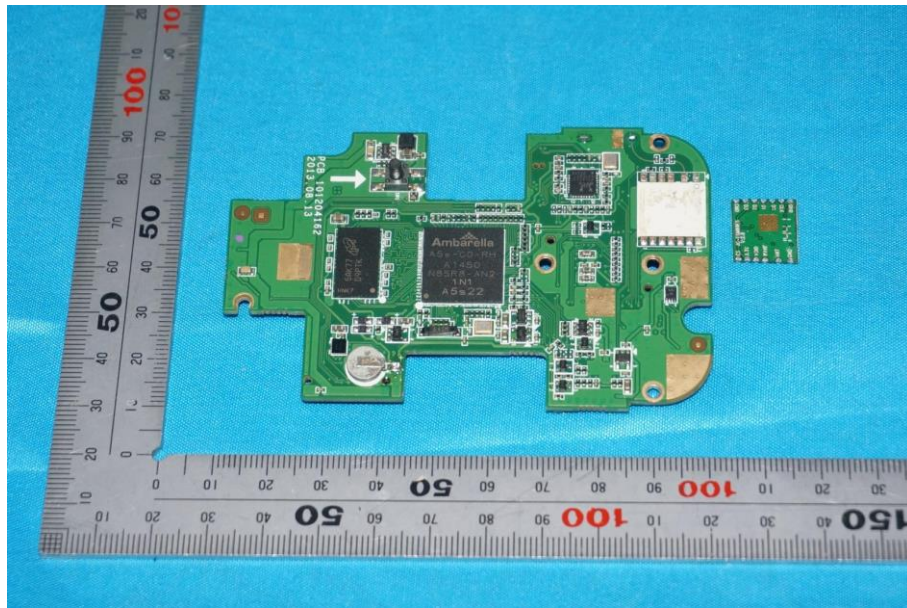

Internal Photos

Applicant:	Hangzhou Hikvision Digital Technology Co., Ltd.
Address of Applicant:	No. 555 Qianmo Road, Binjiang District, Hangzhou 310052, China
Equipment Under Test (EUT):	
Product Name:	NETWORK CAMERA
Model No.:	DS-2CD2412F-IW