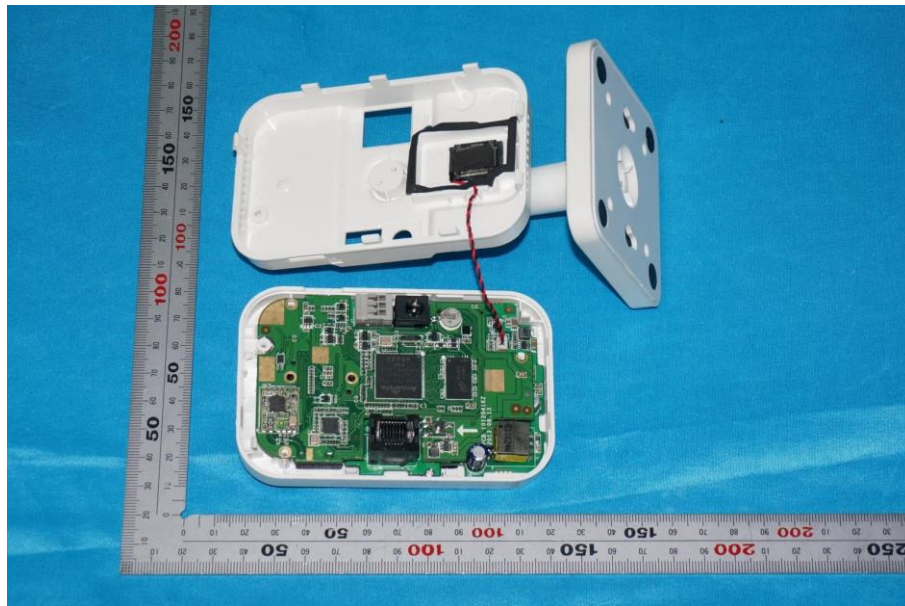

Internal Photos

Applicant:	Hangzhou Hikvision Digital Technology Co., Ltd.
Address of Applicant:	No. 555 Qianmo Road, Binjiang District, Hangzhou 310052, China
Equipment Under Test (EUT):	
Product Name:	NETWORK CAMERA
Model No.:	DS-2CD2412F-IW