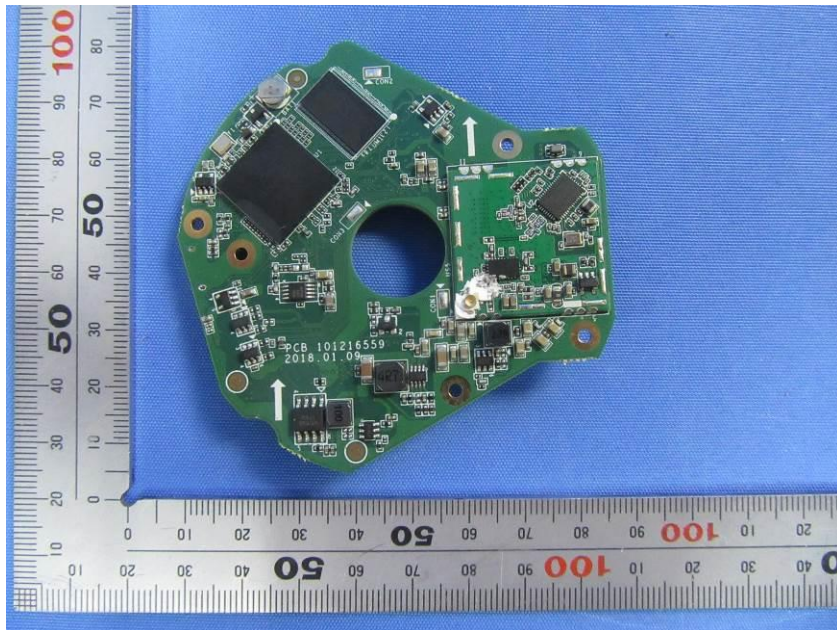

Internal Photos

Applicant:	Hangzhou Hikvision Digital Technology Co., Ltd.
Address of Applicant:	No.555 Qianmo Road, Binjiang District, Hangzhou 310052, China
Equipment Under Test (EUT):	
Product Name:	Network Camera
Model No.:	DS-2CD2141G1-IDW2