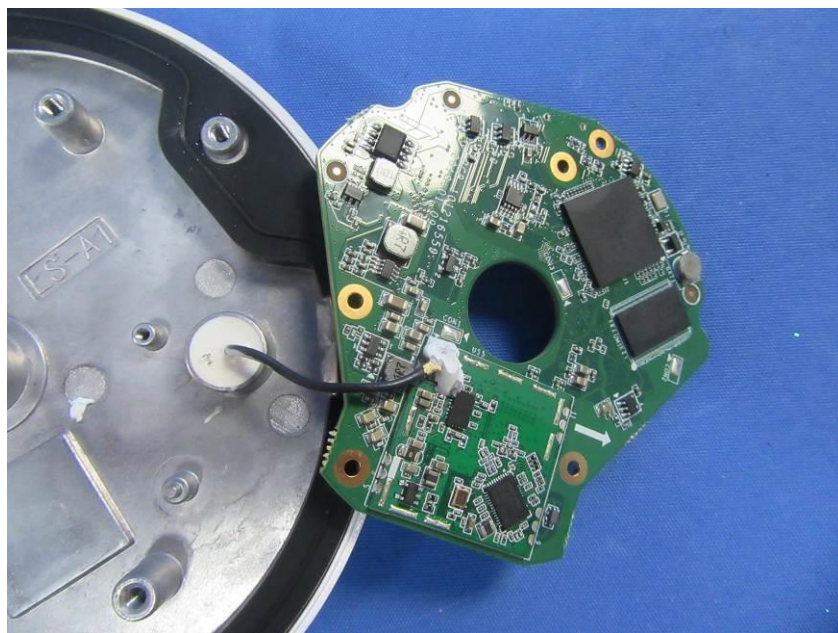

Internal Photos

Applicant:	Hangzhou Hikvision Digital Technology Co., Ltd.
Address of Applicant:	No.555 Qianmo Road, Binjiang District, Hangzhou 310052, China
Equipment Under Test (EUT):	
Product Name:	Network Camera
Model No.:	DS-2CD2141G1-IDW2