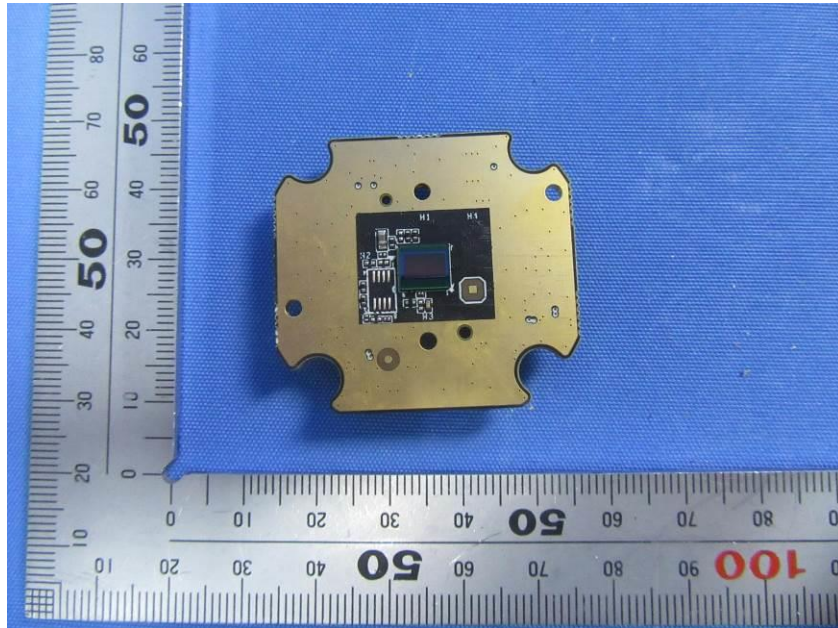

Internal Photos

Applicant:	Hangzhou Hikvision Digital Technology Co., Ltd.
Address of Applicant:	No.555 Qianmo Road, Binjiang District, Hangzhou 310052, China
Equipment Under Test (EUT):	
Product Name:	Network Camera
Model No.:	DS-2CD2141G1-IDW2