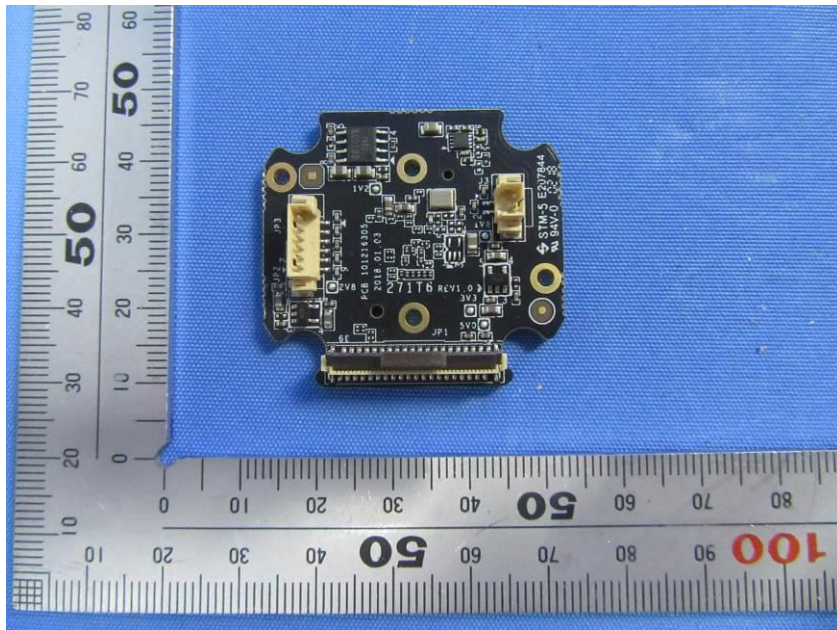

Internal Photos

Applicant:	Hangzhou Hikvision Digital Technology Co., Ltd.
Address of Applicant:	No.555 Qianmo Road, Binjiang District, Hangzhou 310052, China
Equipment Under Test (EUT):	
Product Name:	Network Camera
Model No.:	DS-2CD2141G1-IDW2