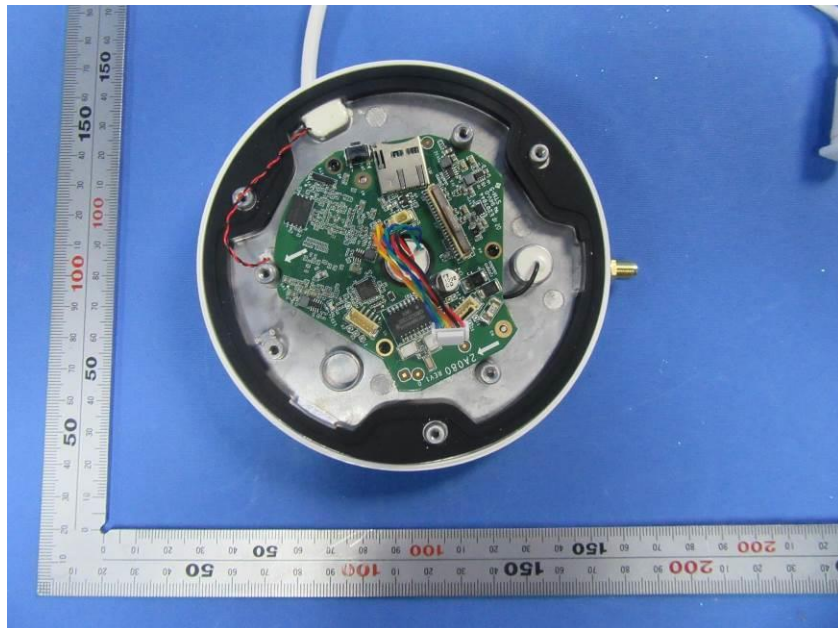

Internal Photos

Applicant:	Hangzhou Hikvision Digital Technology Co., Ltd.
Address of Applicant:	No.555 Qianmo Road, Binjiang District, Hangzhou 310052, China
Equipment Under Test (EUT):	
Product Name:	Network Camera
Model No.:	DS-2CD2141G1-IDW2