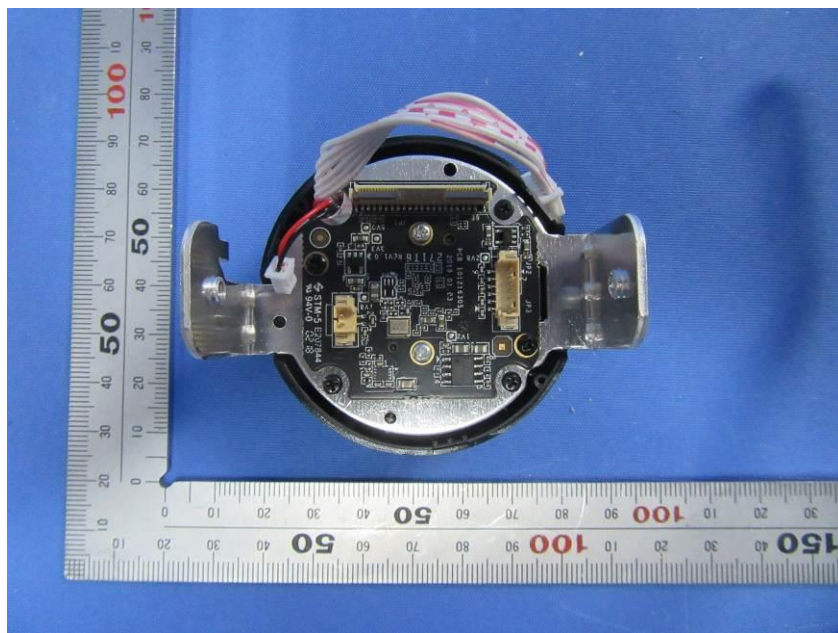

Internal Photos

Applicant:	Hangzhou Hikvision Digital Technology Co., Ltd.
Address of Applicant:	No.555 Qianmo Road, Binjiang District, Hangzhou 310052, China
Equipment Under Test (EUT):	
Product Name:	Network Camera
Model No.:	DS-2CD2141G1-IDW2