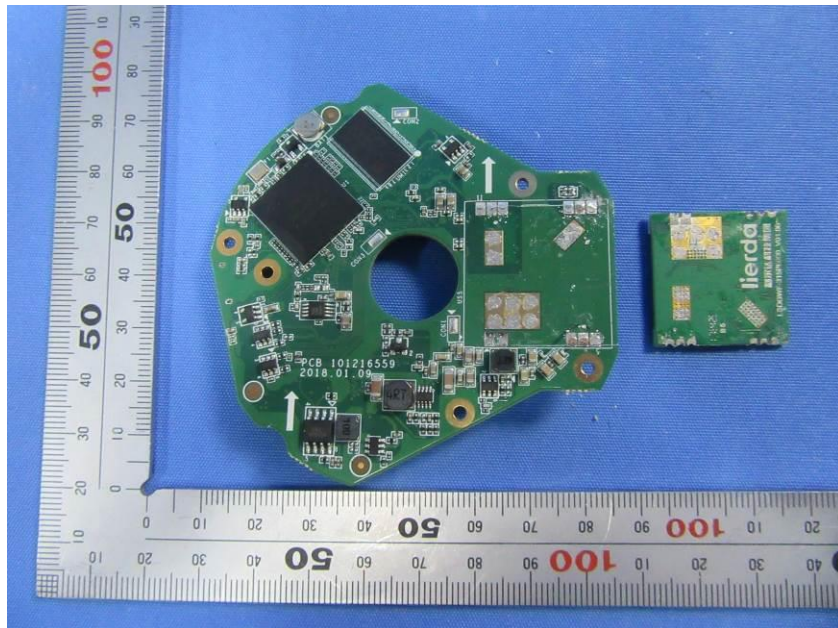

Internal Photos

Applicant:	Hangzhou Hikvision Digital Technology Co., Ltd.
Address of Applicant:	No.555 Qianmo Road, Binjiang District, Hangzhou 310052, China
Equipment Under Test (EUT):	
Product Name:	Network Camera
Model No.:	DS-2CD2141G1-IDW2