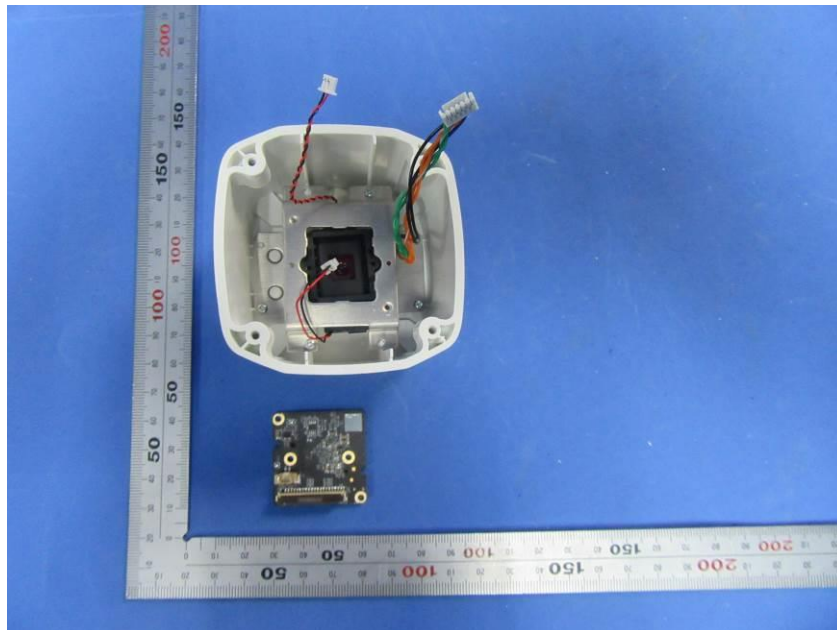

Internal Photos

Applicant:	Hangzhou Hikvision Digital Technology Co., Ltd
Address of Applicant:	No.555 Qianmo Road, Binjiang District, Hangzhou 310052, China
Equipment Under Test (EUT):	
Product Name:	Network Camera
Model No.:	DS-2CD2051G1-IDW2