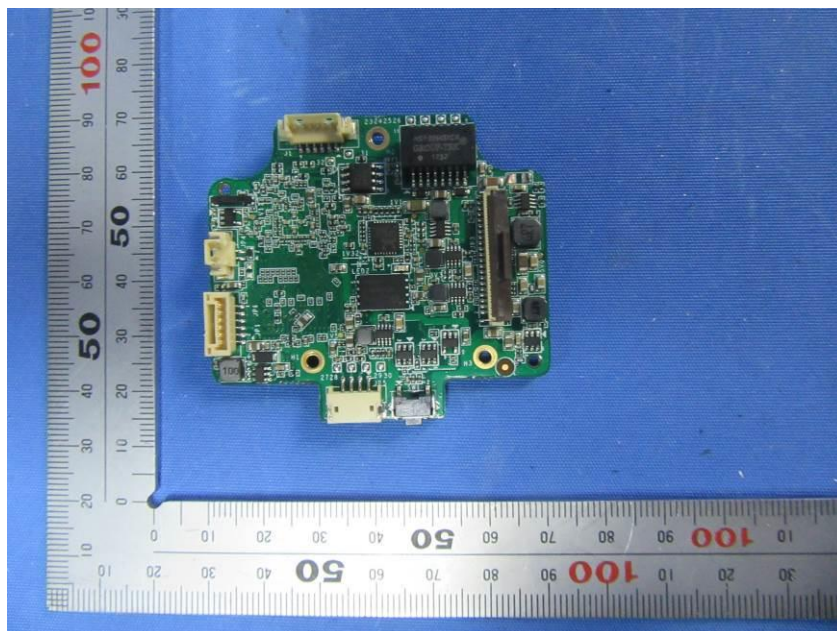

Internal Photos

Applicant:	Hangzhou Hikvision Digital Technology Co., Ltd
Address of Applicant:	No.555 Qianmo Road, Binjiang District, Hangzhou 310052, China
Equipment Under Test (EUT):	
Product Name:	Network Camera
Model No.:	DS-2CD2051G1-IDW2