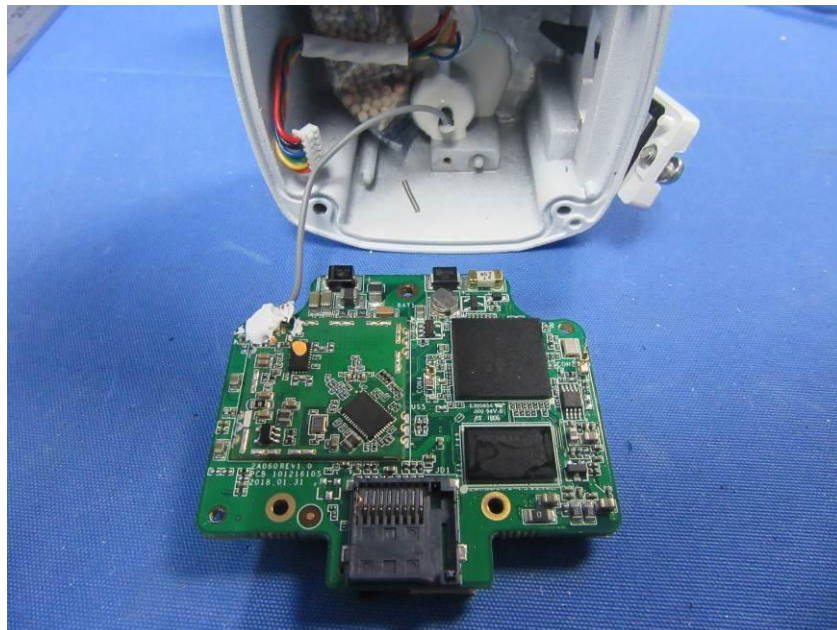

Internal Photos

Applicant:	Hangzhou Hikvision Digital Technology Co., Ltd
Address of Applicant:	No.555 Qianmo Road, Binjiang District, Hangzhou 310052, China
Equipment Under Test (EUT):	
Product Name:	Network Camera
Model No.:	DS-2CD2051G1-IDW2