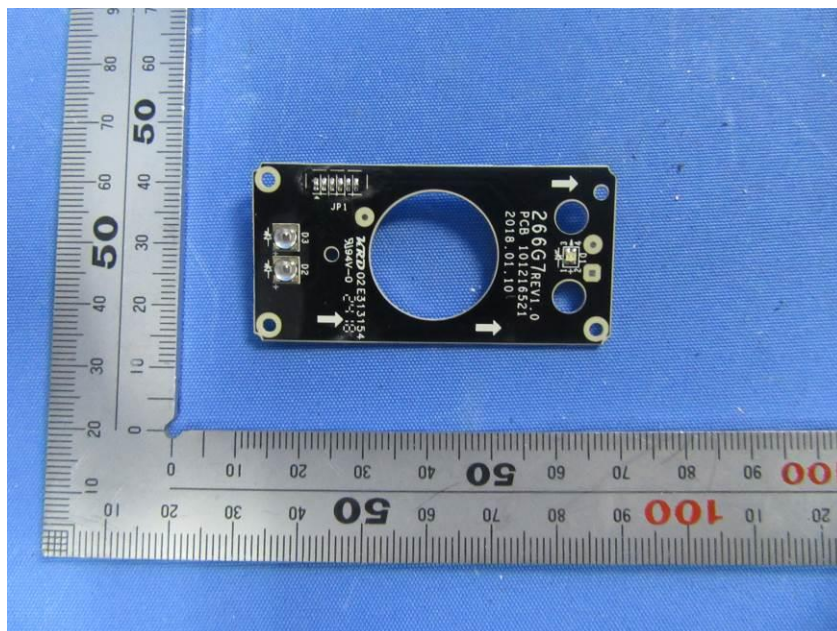

Internal Photos

Applicant:	Hangzhou Hikvision Digital Technology Co., Ltd
Address of Applicant:	No.555 Qianmo Road, Binjiang District, Hangzhou 310052, China
Equipment Under Test (EUT):	
Product Name:	Network Camera
Model No.:	DS-2CD2051G1-IDW2