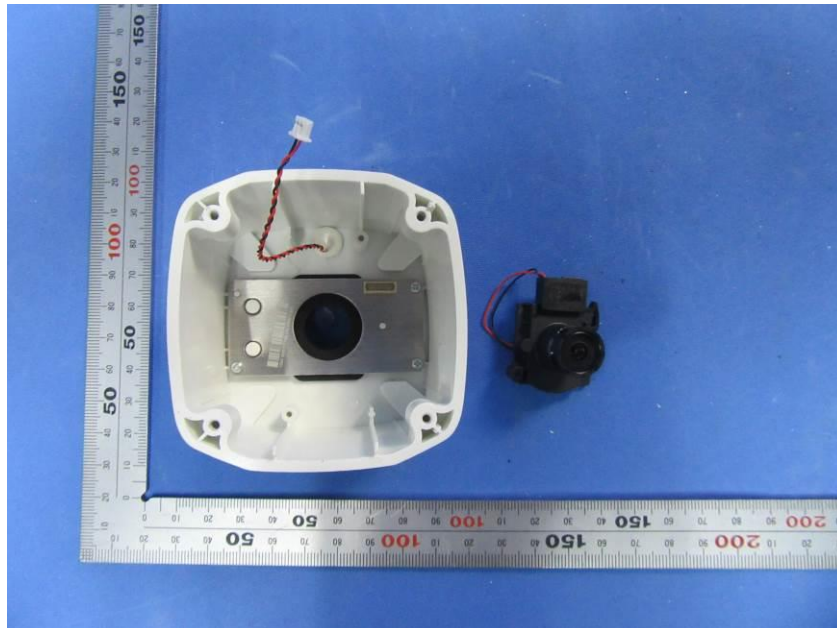

Internal Photos

Applicant:	Hangzhou Hikvision Digital Technology Co., Ltd
Address of Applicant:	No.555 Qianmo Road, Binjiang District, Hangzhou 310052, China
Equipment Under Test (EUT):	
Product Name:	Network Camera
Model No.:	DS-2CD2051G1-IDW2