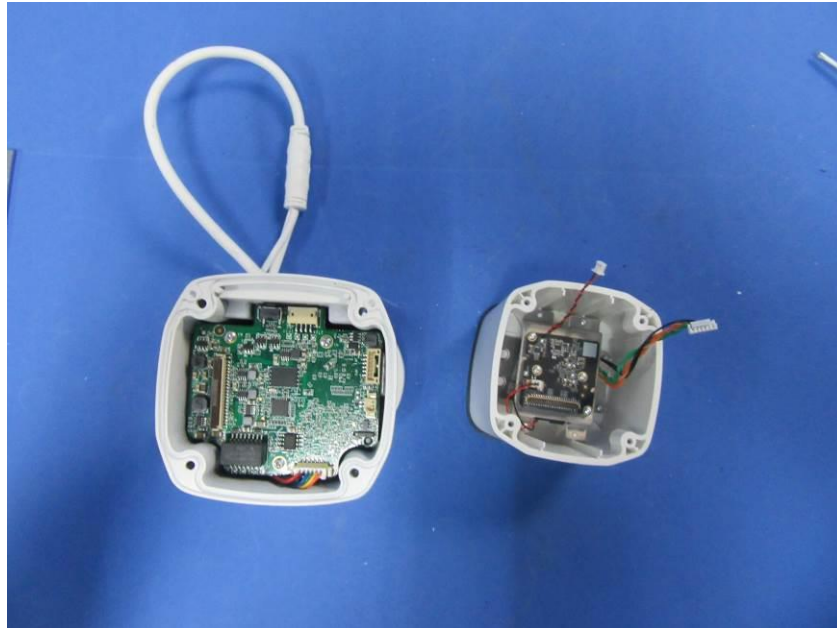

Internal Photos

Applicant:	Hangzhou Hikvision Digital Technology Co., Ltd
Address of Applicant:	No.555 Qianmo Road, Binjiang District, Hangzhou 310052, China
Equipment Under Test (EUT):	
Product Name:	Network Camera
Model No.:	DS-2CD2051G1-IDW2