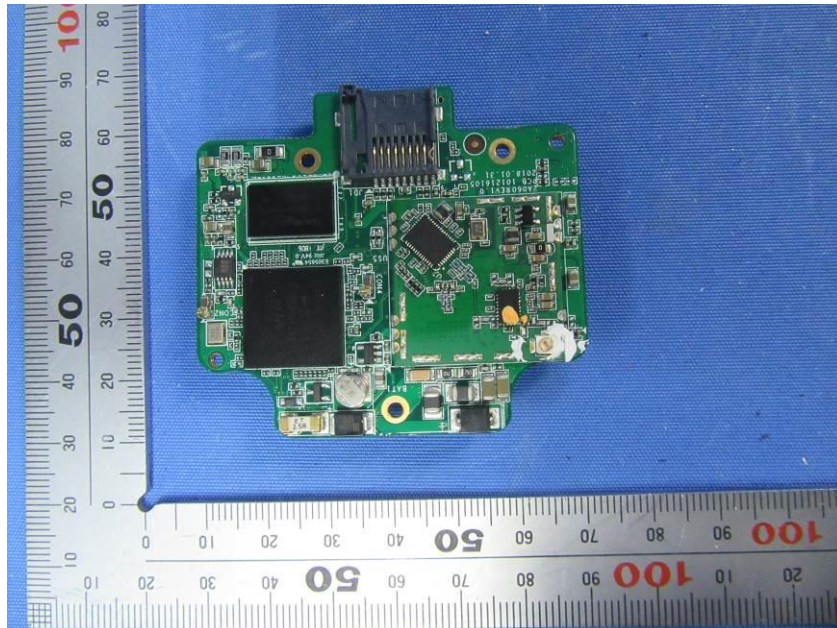

Internal Photos

Applicant:	Hangzhou Hikvision Digital Technology Co., Ltd
Address of Applicant:	No.555 Qianmo Road, Binjiang District, Hangzhou 310052, China
Equipment Under Test (EUT):	
Product Name:	Network Camera
Model No.:	DS-2CD2051G1-IDW2