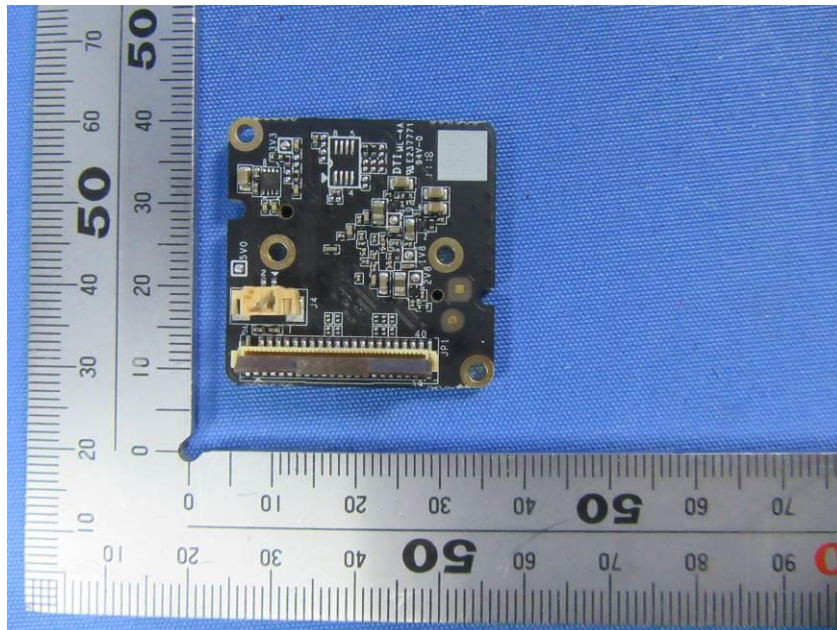

Internal Photos

Applicant:	Hangzhou Hikvision Digital Technology Co., Ltd
Address of Applicant:	No.555 Qianmo Road, Binjiang District, Hangzhou 310052, China
Equipment Under Test (EUT):	
Product Name:	Network Camera
Model No.:	DS-2CD2051G1-IDW2