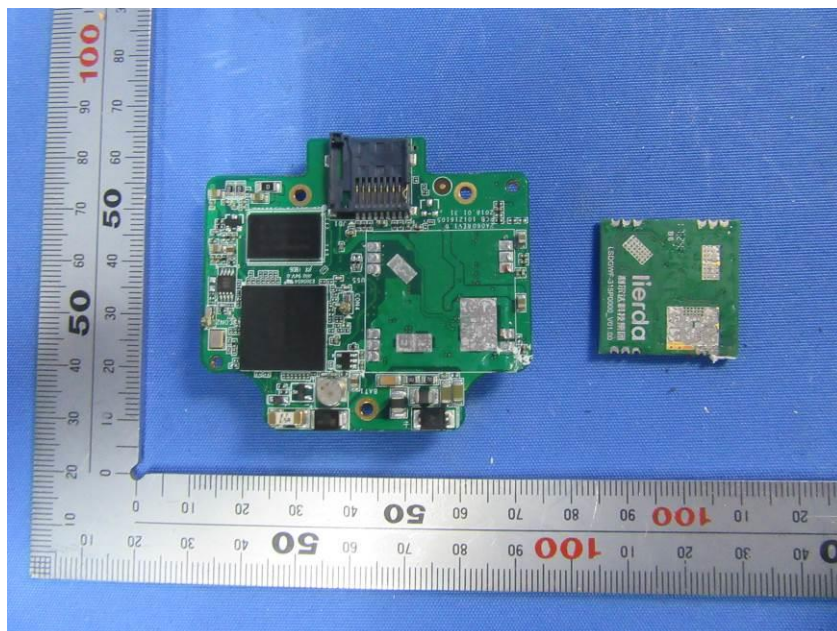

Internal Photos

Applicant:	Hangzhou Hikvision Digital Technology Co., Ltd
Address of Applicant:	No.555 Qianmo Road, Binjiang District, Hangzhou 310052, China
Equipment Under Test (EUT):	
Product Name:	Network Camera
Model No.:	DS-2CD2051G1-IDW2