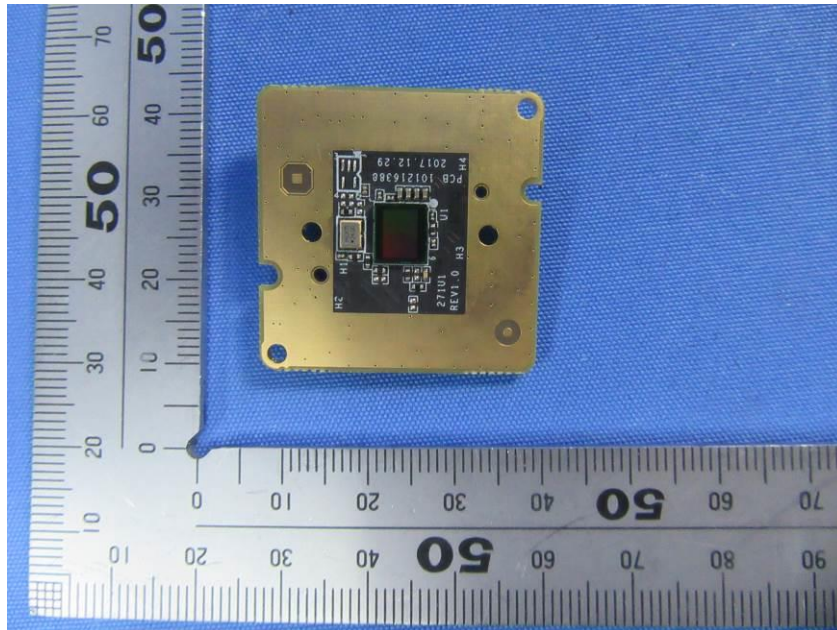

Internal Photos

Applicant:	Hangzhou Hikvision Digital Technology Co., Ltd
Address of Applicant:	No.555 Qianmo Road, Binjiang District, Hangzhou 310052, China
Equipment Under Test (EUT):	
Product Name:	Network Camera
Model No.:	DS-2CD2051G1-IDW2