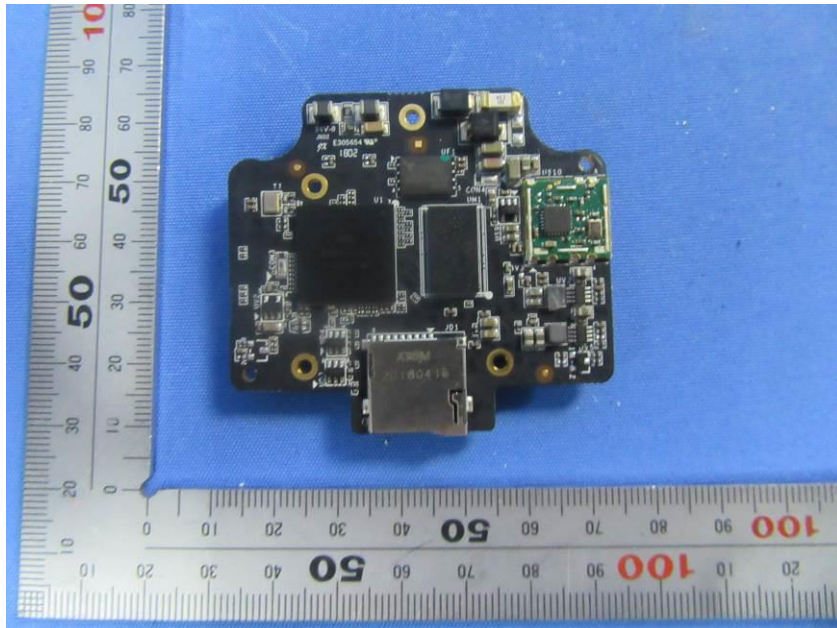

## **Internal Photos**

<b>Applicant:</b>	Hangzhou Hikvision Digital Technology Co., Ltd.
<b>Address of Applicant:</b>	No.555 Qianmo Road, Binjiang District, Hangzhou 310052, China
<b>Equipment Under Test (EUT):</b>	
<b>Product Name:</b>	Network Camera
<b>Model No.:</b>	DS-2CD2051G1-IDW1