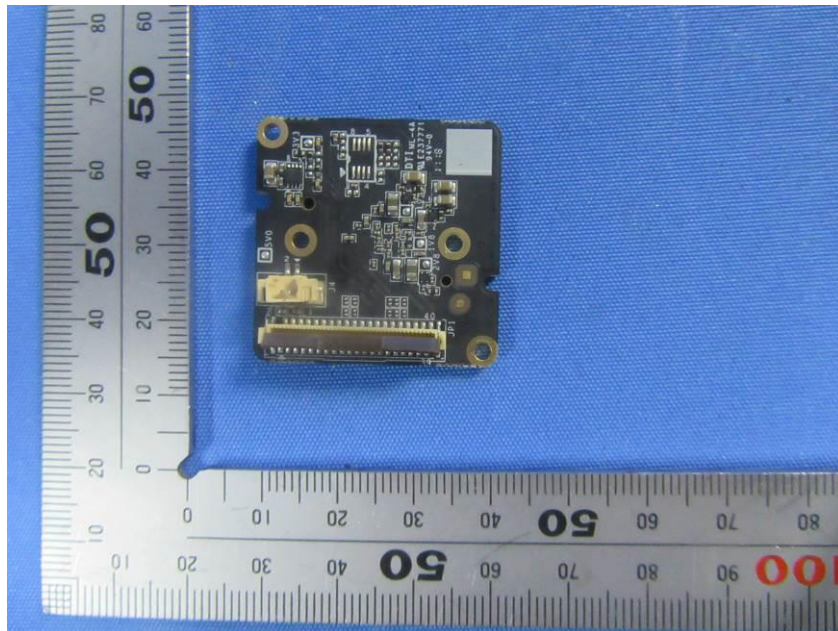

## **Internal Photos**

<b>Applicant:</b>	Hangzhou Hikvision Digital Technology Co., Ltd.
<b>Address of Applicant:</b>	No.555 Qianmo Road, Binjiang District, Hangzhou 310052, China
<b>Equipment Under Test (EUT):</b>	
<b>Product Name:</b>	Network Camera
<b>Model No.:</b>	DS-2CD2051G1-IDW1