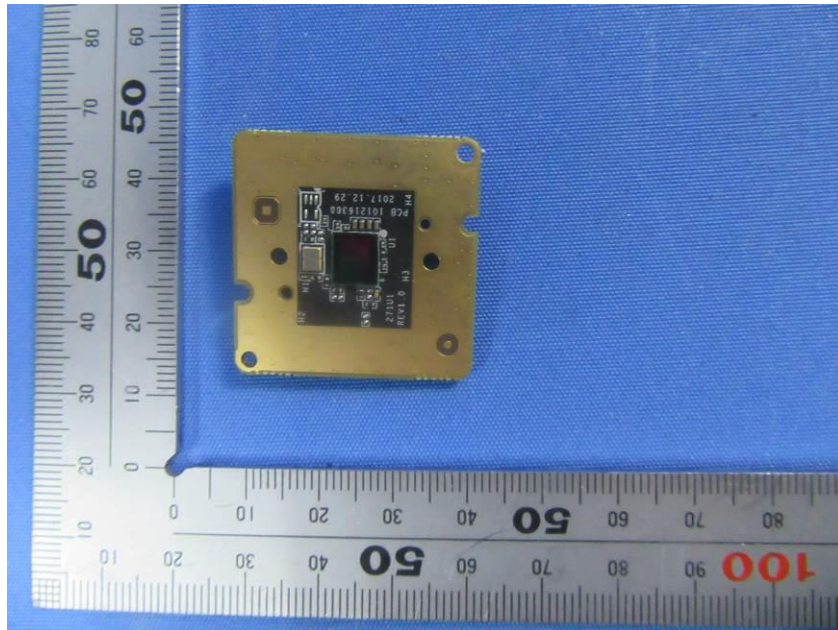

## **Internal Photos**

<b>Applicant:</b>	Hangzhou Hikvision Digital Technology Co., Ltd.
<b>Address of Applicant:</b>	No.555 Qianmo Road, Binjiang District, Hangzhou 310052, China
<b>Equipment Under Test (EUT):</b>	
<b>Product Name:</b>	Network Camera
<b>Model No.:</b>	DS-2CD2051G1-IDW1