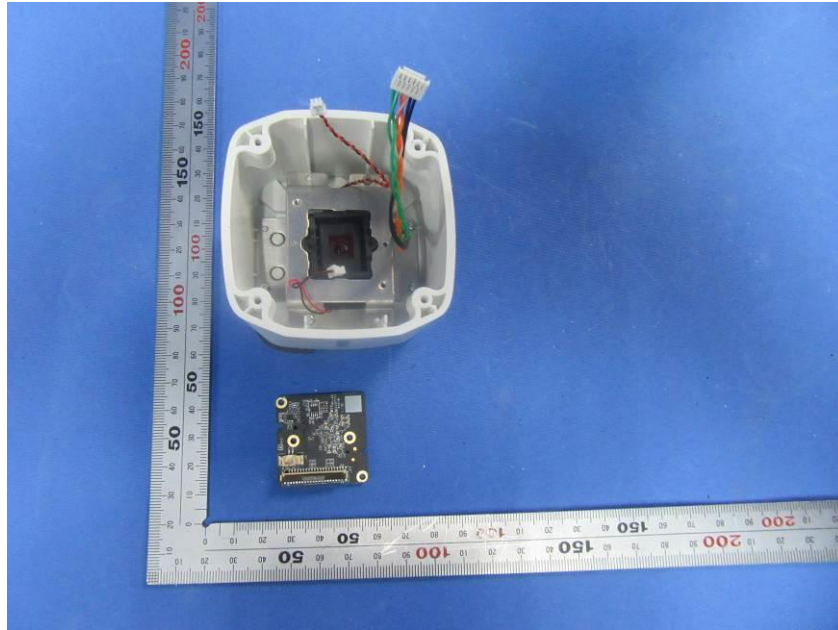

## **Internal Photos**

<b>Applicant:</b>	Hangzhou Hikvision Digital Technology Co., Ltd.
<b>Address of Applicant:</b>	No.555 Qianmo Road, Binjiang District, Hangzhou 310052, China
<b>Equipment Under Test (EUT):</b>	
<b>Product Name:</b>	Network Camera
<b>Model No.:</b>	DS-2CD2051G1-IDW1