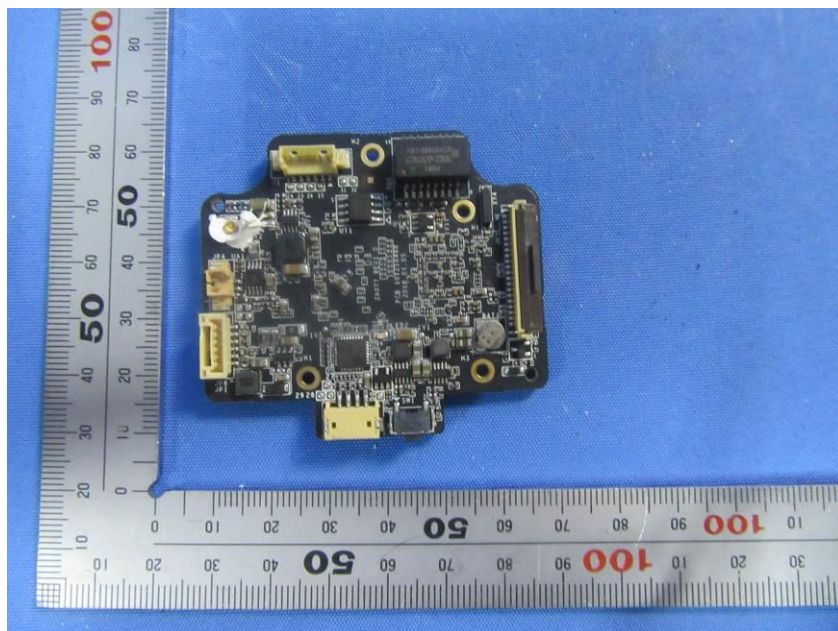

## **Internal Photos**

<b>Applicant:</b>	Hangzhou Hikvision Digital Technology Co., Ltd.
<b>Address of Applicant:</b>	No.555 Qianmo Road, Binjiang District, Hangzhou 310052, China
<b>Equipment Under Test (EUT):</b>	
<b>Product Name:</b>	Network Camera
<b>Model No.:</b>	DS-2CD2051G1-IDW1