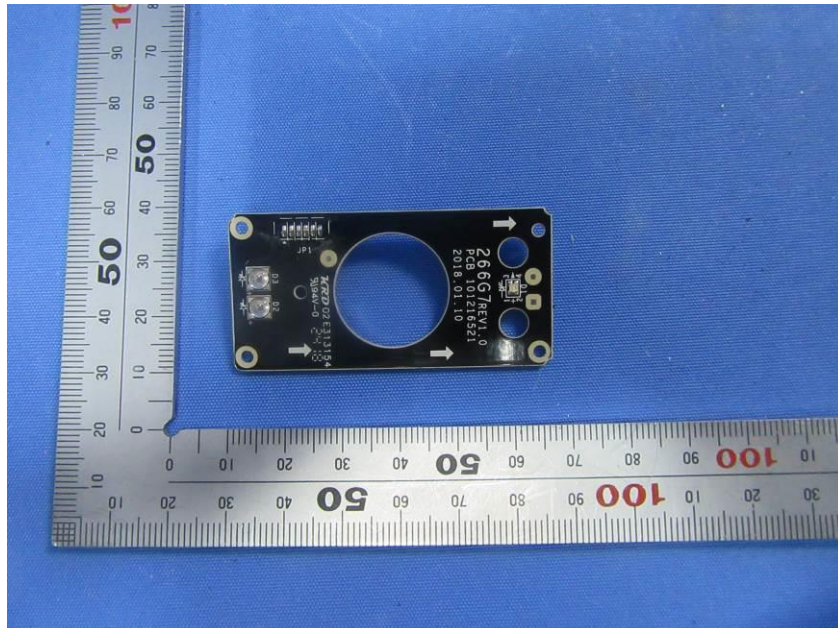

## **Internal Photos**

<b>Applicant:</b>	Hangzhou Hikvision Digital Technology Co., Ltd.
<b>Address of Applicant:</b>	No.555 Qianmo Road, Binjiang District, Hangzhou 310052, China
<b>Equipment Under Test (EUT):</b>	
<b>Product Name:</b>	Network Camera
<b>Model No.:</b>	DS-2CD2051G1-IDW1