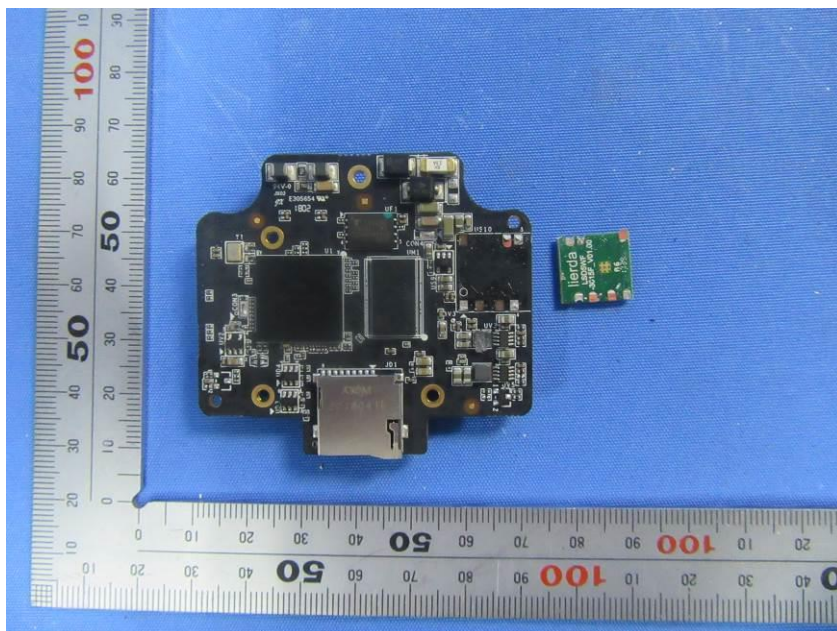

## **Internal Photos**

<b>Applicant:</b>	Hangzhou Hikvision Digital Technology Co., Ltd.
<b>Address of Applicant:</b>	No.555 Qianmo Road, Binjiang District, Hangzhou 310052, China
<b>Equipment Under Test (EUT):</b>	
<b>Product Name:</b>	Network Camera
<b>Model No.:</b>	DS-2CD2051G1-IDW1