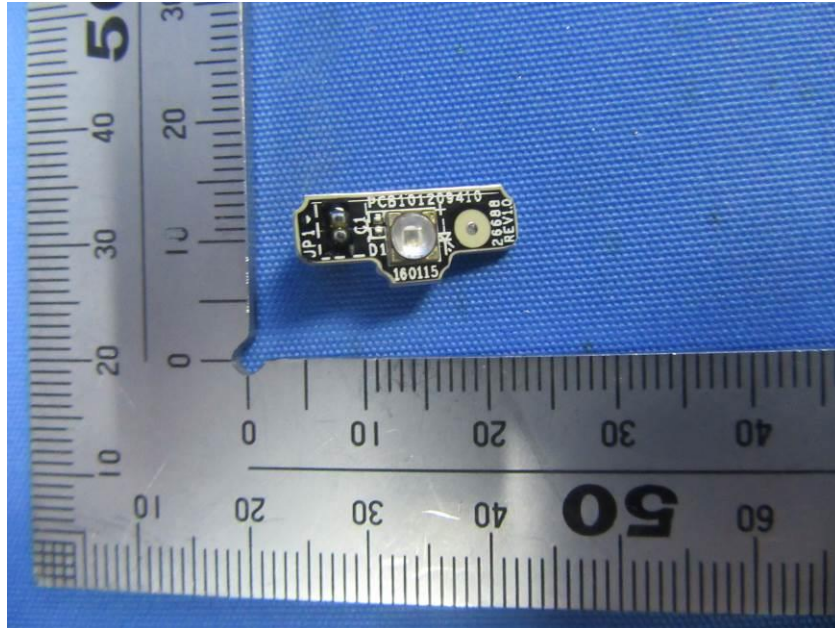

## **Internal Photos**

<b>Applicant:</b>	Hangzhou Hikvision Digital Technology Co., Ltd.
<b>Address of Applicant:</b>	No.555 Qianmo Road, Binjiang District, Hangzhou 310052, China
<b>Equipment Under Test (EUT):</b>	
<b>Product Name:</b>	Network Cube Camera
<b>Model No.:</b>	HWC-C100-D/W