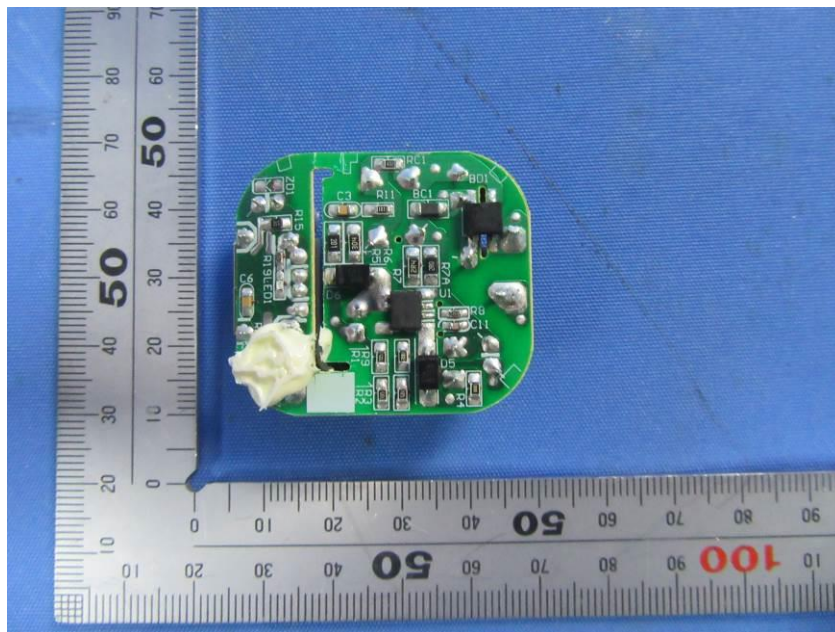

## **Internal Photos**

<b>Applicant:</b>	Hangzhou Hikvision Digital Technology Co., Ltd.
<b>Address of Applicant:</b>	No.555 Qianmo Road, Binjiang District, Hangzhou 310052, China
<b>Equipment Under Test (EUT):</b>	
<b>Product Name:</b>	Network Cube Camera
<b>Model No.:</b>	HWC-C100-D/W