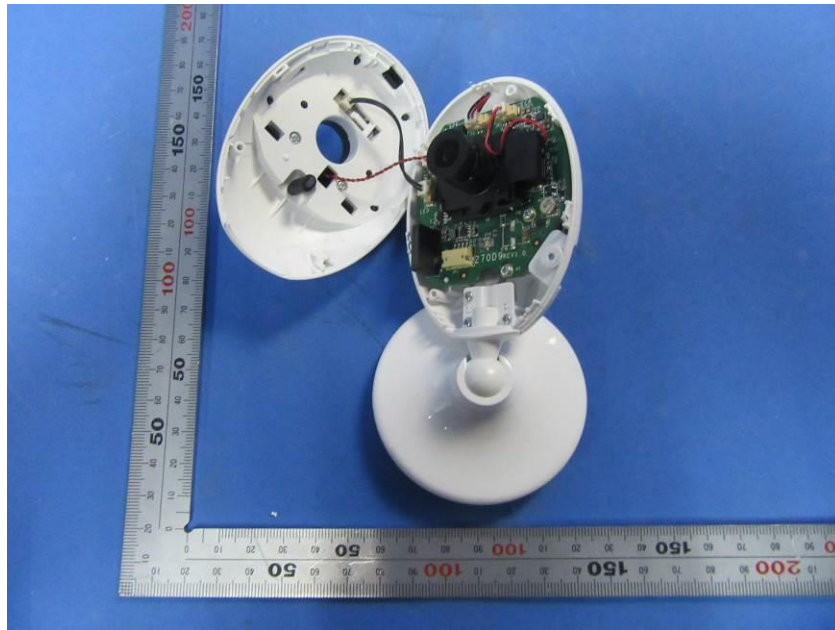

## **Internal Photos**

<b>Applicant:</b>	Hangzhou Hikvision Digital Technology Co., Ltd.
<b>Address of Applicant:</b>	No.555 Qianmo Road, Binjiang District, Hangzhou 310052, China
<b>Equipment Under Test (EUT):</b>	
<b>Product Name:</b>	Network Cube Camera
<b>Model No.:</b>	HWC-C100-D/W