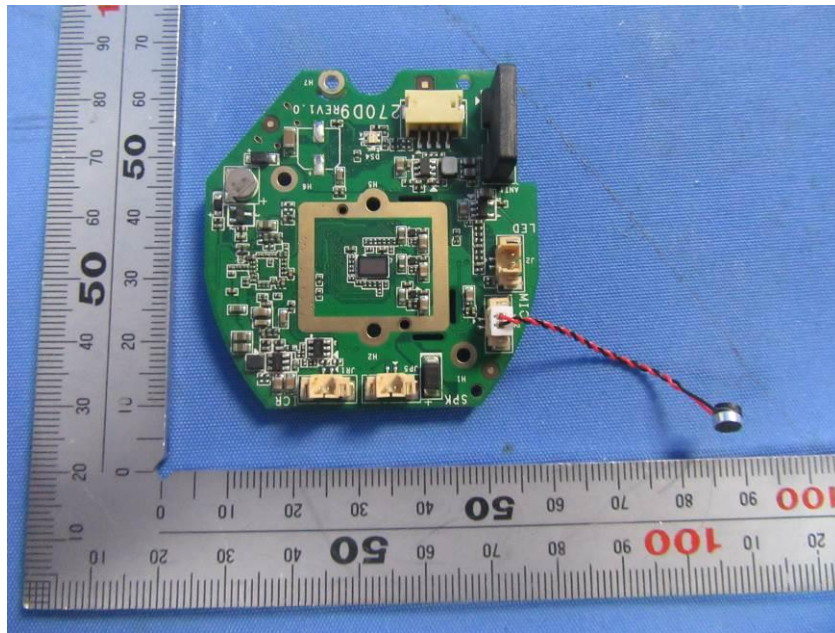

## **Internal Photos**

<b>Applicant:</b>	Hangzhou Hikvision Digital Technology Co., Ltd.
<b>Address of Applicant:</b>	No.555 Qianmo Road, Binjiang District, Hangzhou 310052, China
<b>Equipment Under Test (EUT):</b>	
<b>Product Name:</b>	Network Cube Camera
<b>Model No.:</b>	HWC-C100-D/W