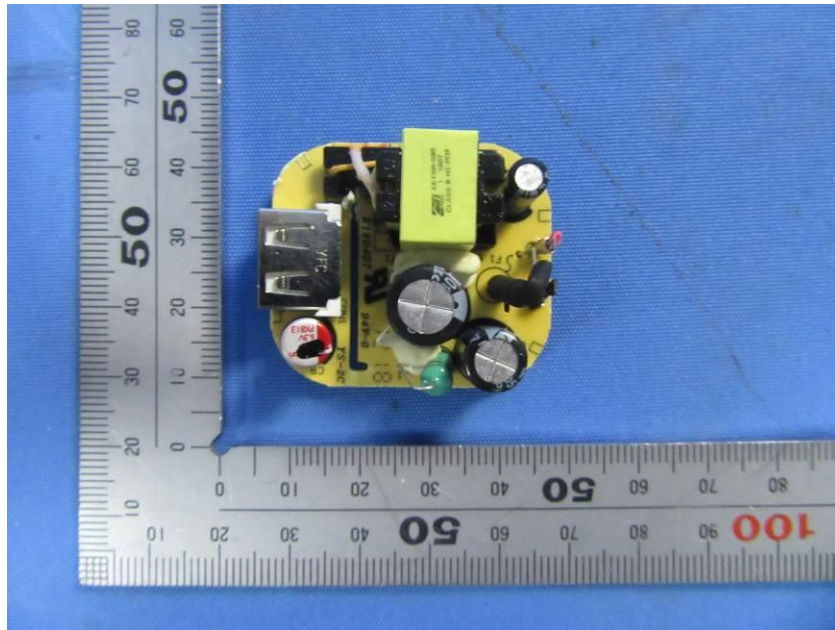

## **Internal Photos**

<b>Applicant:</b>	Hangzhou Hikvision Digital Technology Co., Ltd.
<b>Address of Applicant:</b>	No.555 Qianmo Road, Binjiang District, Hangzhou 310052, China
<b>Equipment Under Test (EUT):</b>	
<b>Product Name:</b>	Network Cube Camera
<b>Model No.:</b>	HWC-C100-D/W