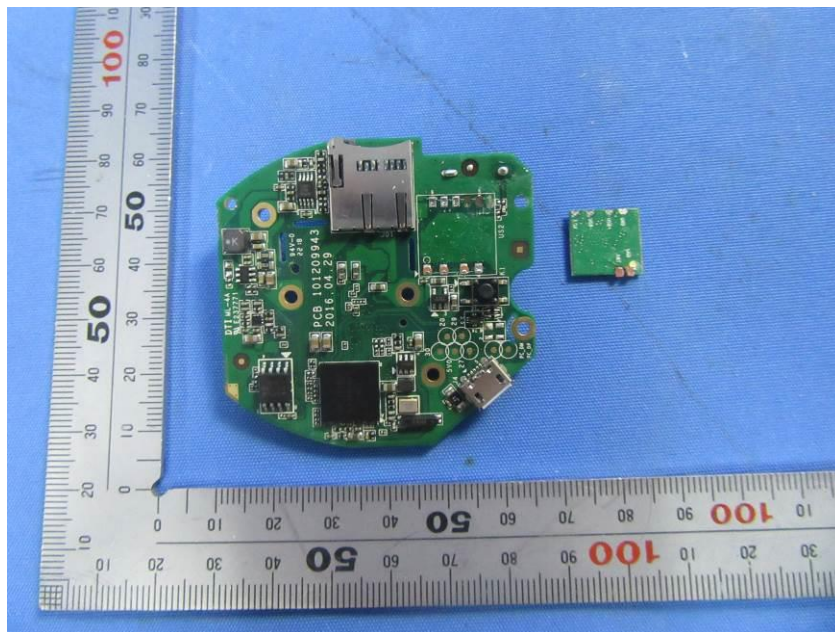

## **Internal Photos**

<b>Applicant:</b>	Hangzhou Hikvision Digital Technology Co., Ltd.
<b>Address of Applicant:</b>	No.555 Qianmo Road, Binjiang District, Hangzhou 310052, China
<b>Equipment Under Test (EUT):</b>	
<b>Product Name:</b>	Network Cube Camera
<b>Model No.:</b>	HWC-C100-D/W