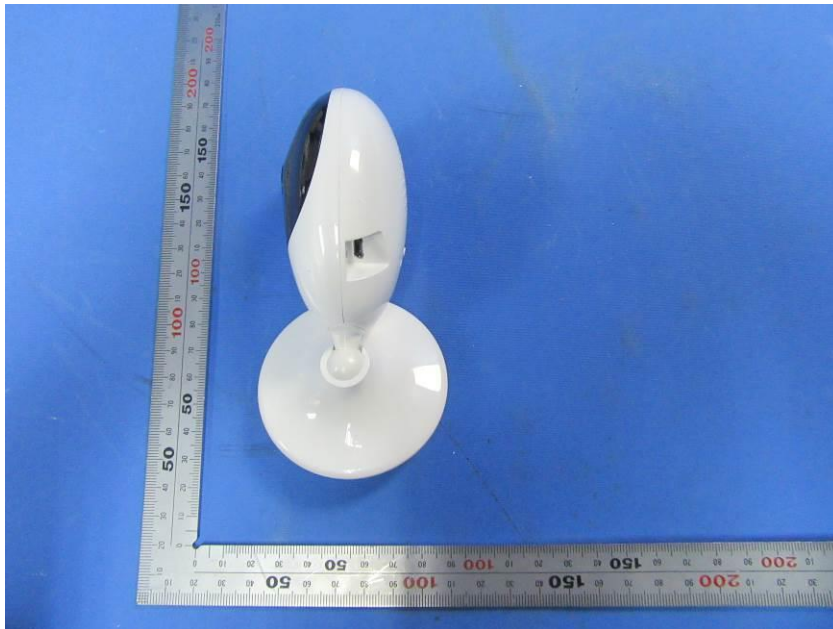

## **External Photos**

<b>Applicant:</b>	Hangzhou Hikvision Digital Technology Co., Ltd.
<b>Address of Applicant:</b>	No.555 Qianmo Road, Binjiang District, Hangzhou 310052, China
<b>Equipment Under Test (EUT):</b>	
<b>Product Name:</b>	Network Cube Camera
<b>Model No.:</b>	HWC-C100-D/W