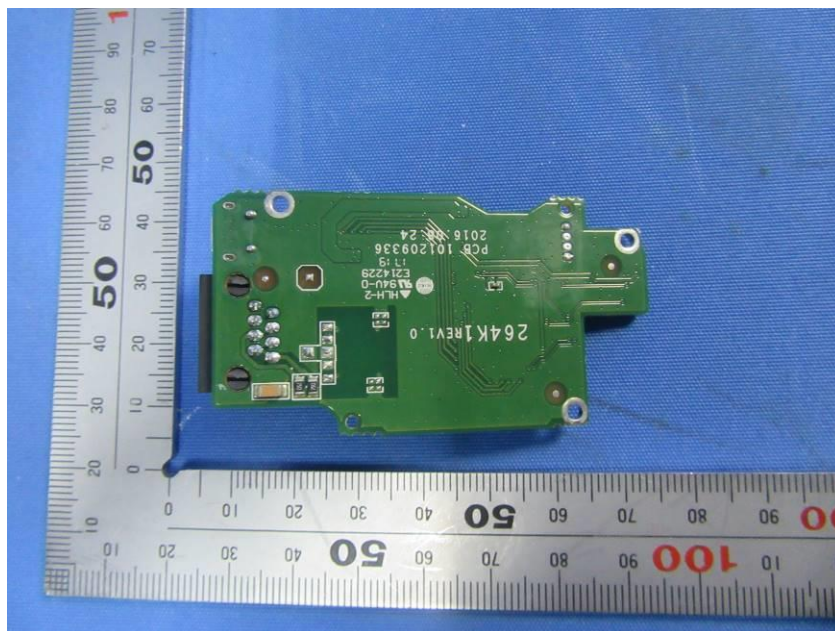

Internal Photos

Applicant:	Hangzhou Hikvision Digital Technology Co., Ltd.
Address of Applicant:	No. 555 Qianmo Road, Binjiang District, Hangzhou 310052, China
Equipment Under Test (EUT):	
Product Name:	Network PT Camera
Model No.:	HWC-P100-D/W