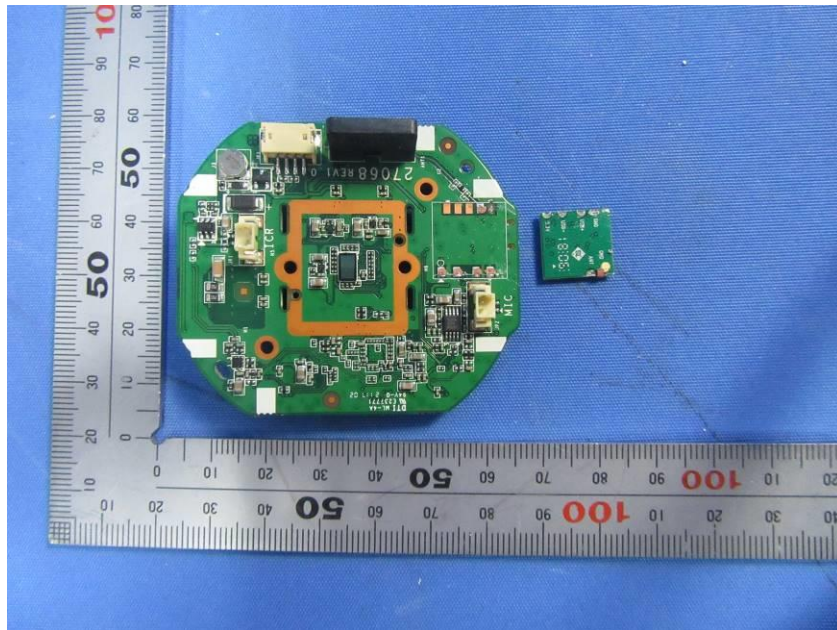

Internal Photos

Applicant:	Hangzhou Hikvision Digital Technology Co., Ltd.
Address of Applicant:	No. 555 Qianmo Road, Binjiang District, Hangzhou 310052, China
Equipment Under Test (EUT):	
Product Name:	Network PT Camera
Model No.:	HWC-P100-D/W