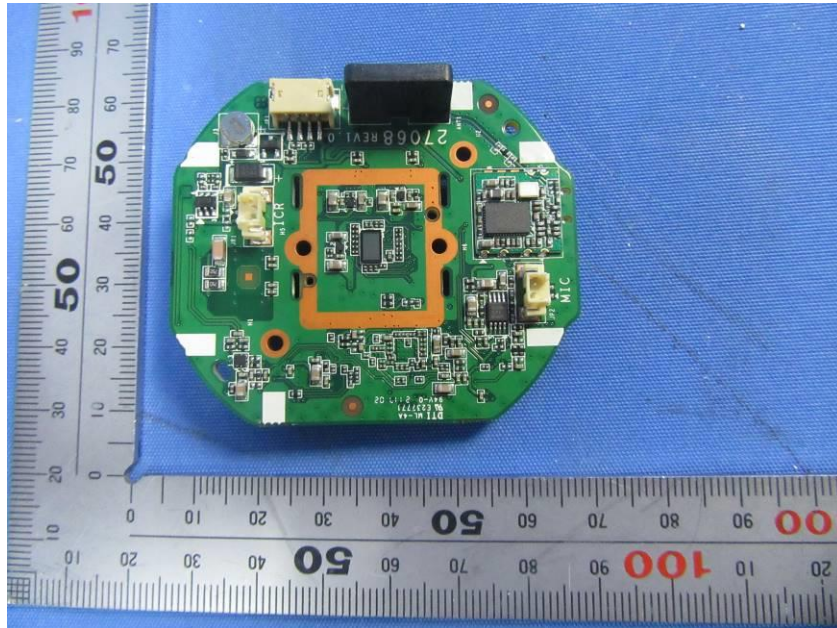

Internal Photos

Applicant:	Hangzhou Hikvision Digital Technology Co., Ltd.
Address of Applicant:	No. 555 Qianmo Road, Binjiang District, Hangzhou 310052, China
Equipment Under Test (EUT):	
Product Name:	Network PT Camera
Model No.:	HWC-P100-D/W