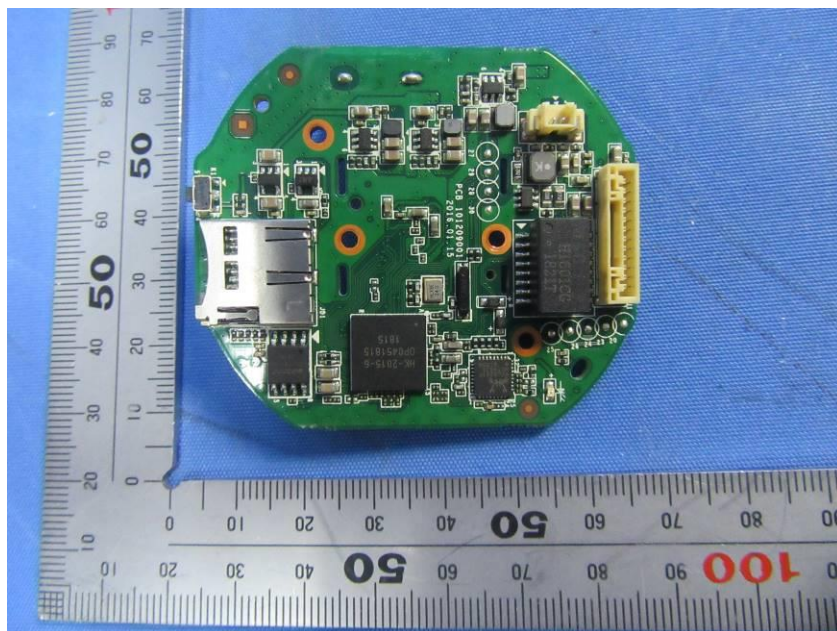

Internal Photos

Applicant:	Hangzhou Hikvision Digital Technology Co., Ltd.
Address of Applicant:	No. 555 Qianmo Road, Binjiang District, Hangzhou 310052, China
Equipment Under Test (EUT):	
Product Name:	Network PT Camera
Model No.:	HWC-P100-D/W