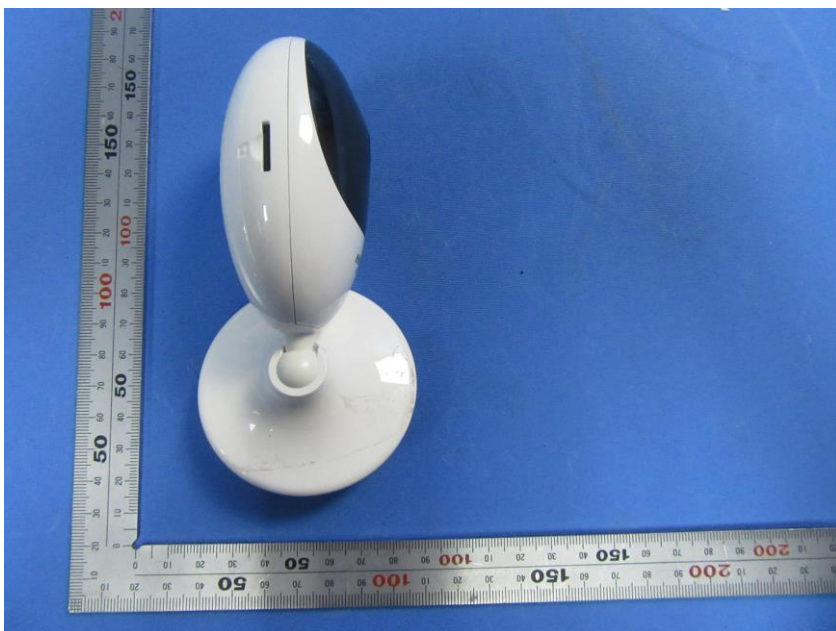

## **External Photos**

<b>Applicant:</b>	Hangzhou Hikvision Digital Technology Co., Ltd.
<b>Address of Applicant:</b>	No. 555 Qianmo Road, Binjiang District, Hangzhou 310052, China
<b>Equipment Under Test (EUT):</b>	
<b>Product Name:</b>	NETWORK CAMERA
<b>Model No.:</b>	HWC-C120-D/W