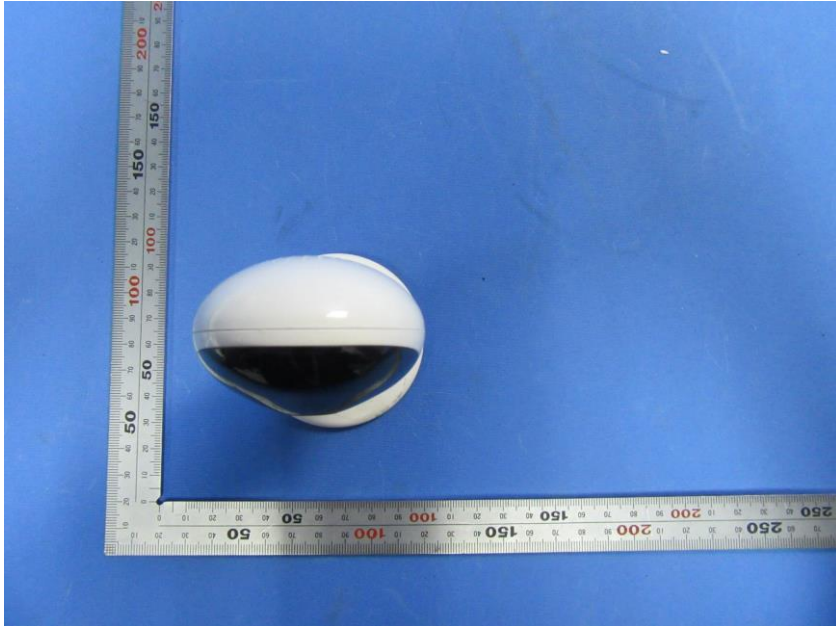

## **External Photos**

<b>Applicant:</b>	Hangzhou Hikvision Digital Technology Co., Ltd.
<b>Address of Applicant:</b>	No. 555 Qianmo Road, Binjiang District, Hangzhou 310052, China
<b>Equipment Under Test (EUT):</b>	
<b>Product Name:</b>	NETWORK CAMERA
<b>Model No.:</b>	HWC-C120-D/W