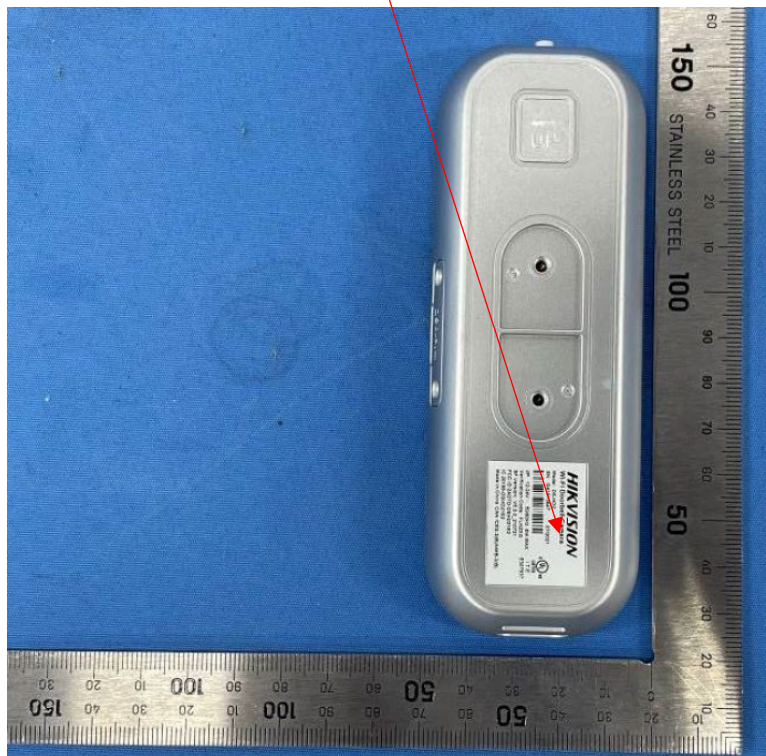

HIKVISION

Wi-Fi Doorbell Camera

Model: DS-HD2

SN: C12345678 08/2021

I/P: 12-24V~, 50/60Hz, 6W MAX

Verification Code: ABCDEF

SF Version: V5.5.83_190218

FCC ID: 2ADTD-DSHD21E2

IC: 20199-DSHD21E2

Made in China CAN ICES-3(B)/NMB-3(B)

Remark: It's hard to put FCC statement on the product due to device's irregular appearance. FCC statement will be placed in the user manual which the device is marketed.