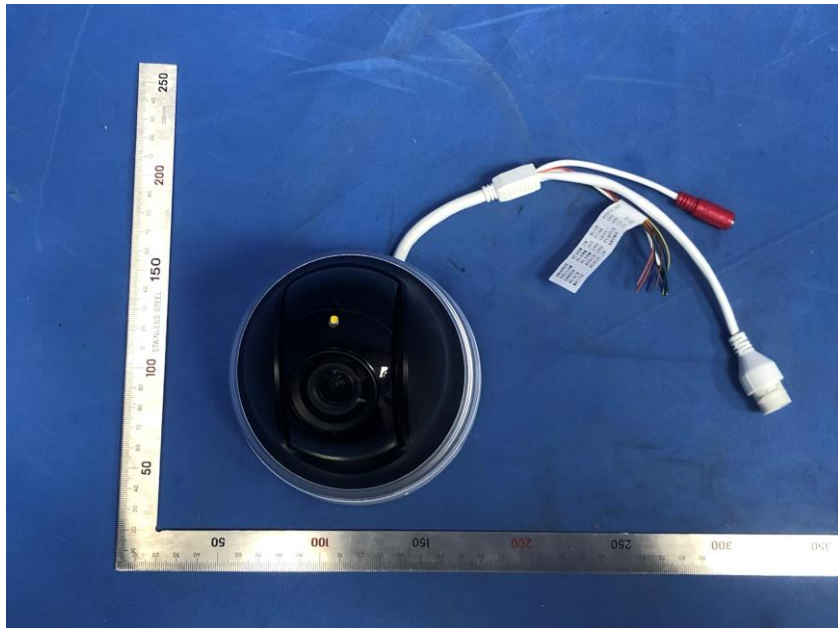

## **External Photos**

<b>Applicant:</b>	Hangzhou Hikvision Digital Technology Co., Ltd
<b>Address of Applicant:</b>	No.555 Qianmo Road, Binjiang District, Hangzhou 310052, China
<b>Equipment Under Test (EUT):</b>	
<b>Product Name:</b>	MINI PTZ CAMERA
<b>Model No.:</b>	DS-2DE2204IW-DE3/W S5