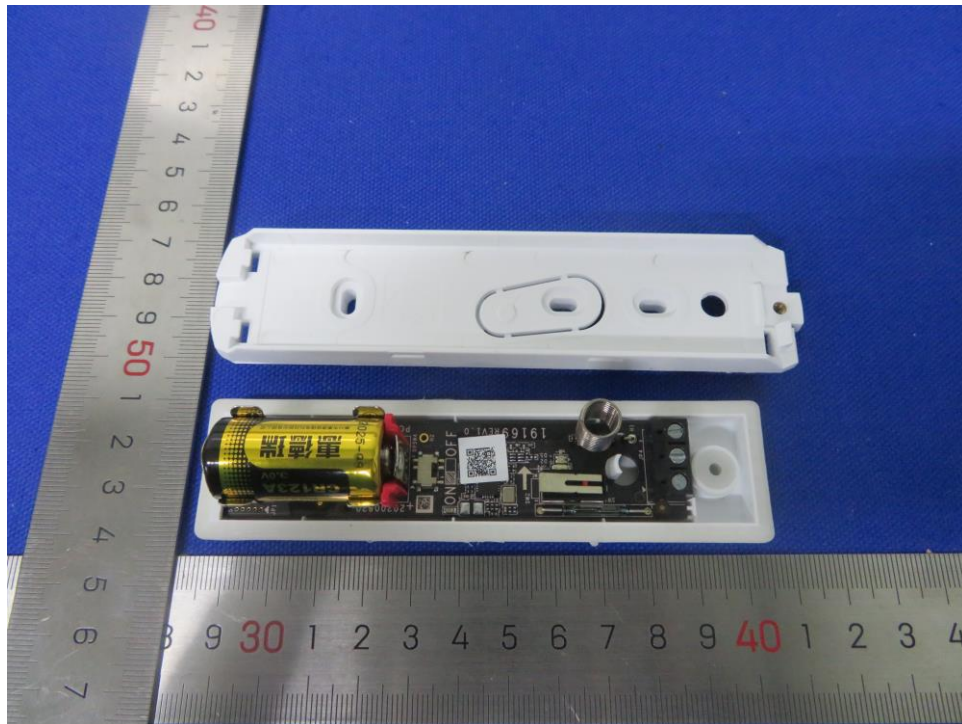

Product: Wireless External Magnet Detector

Type Designation: DS-PDMCX-E-WB

Product: Wireless External Magnet Detector

Type Designation: DS-PDMCX-E-WB