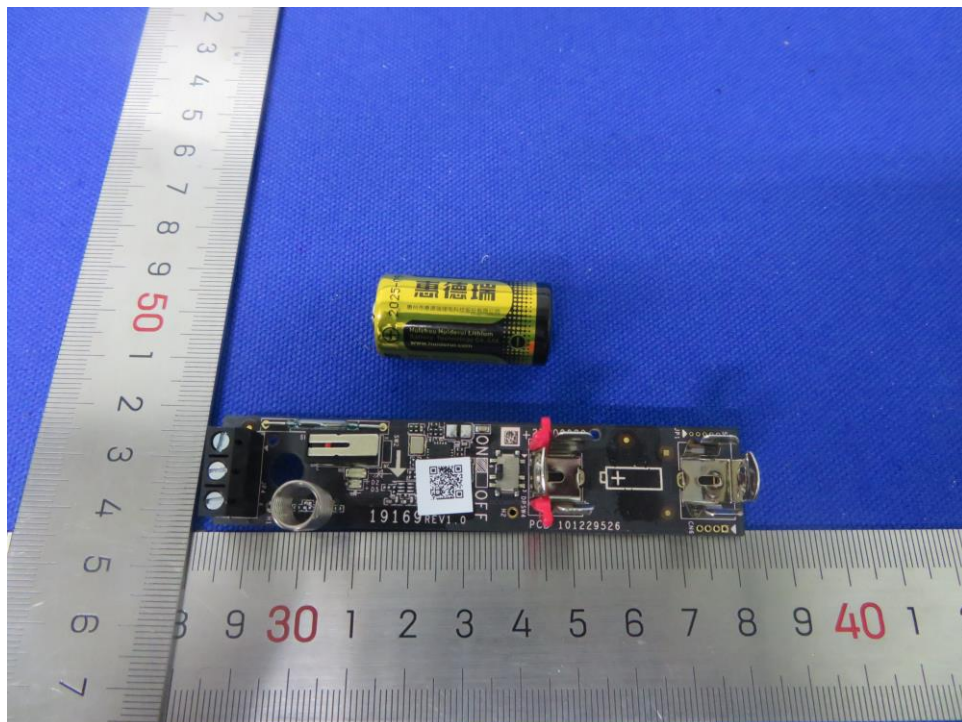

Product: Wireless External Magnet Detector

Type Designation: DS-PDMCX-E-WB

Product: Wireless External Magnet Detector

Type Designation: DS-PDMCX-E-WB