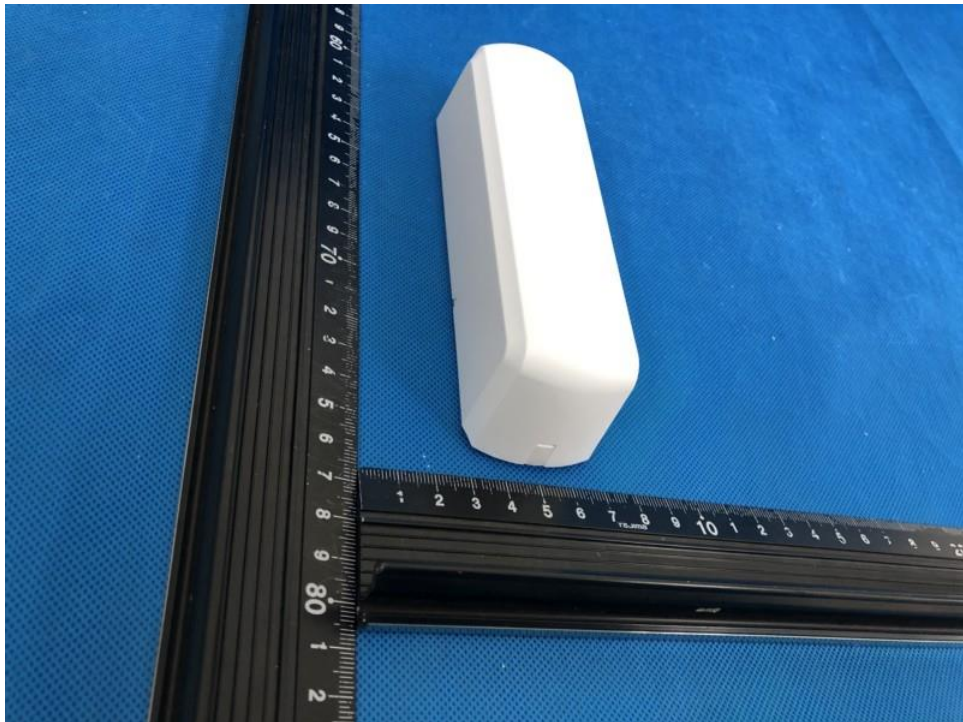

## External Photo

Product: Wireless External Magnet Detector

Type Designation: DS-PDMCX-E-WB