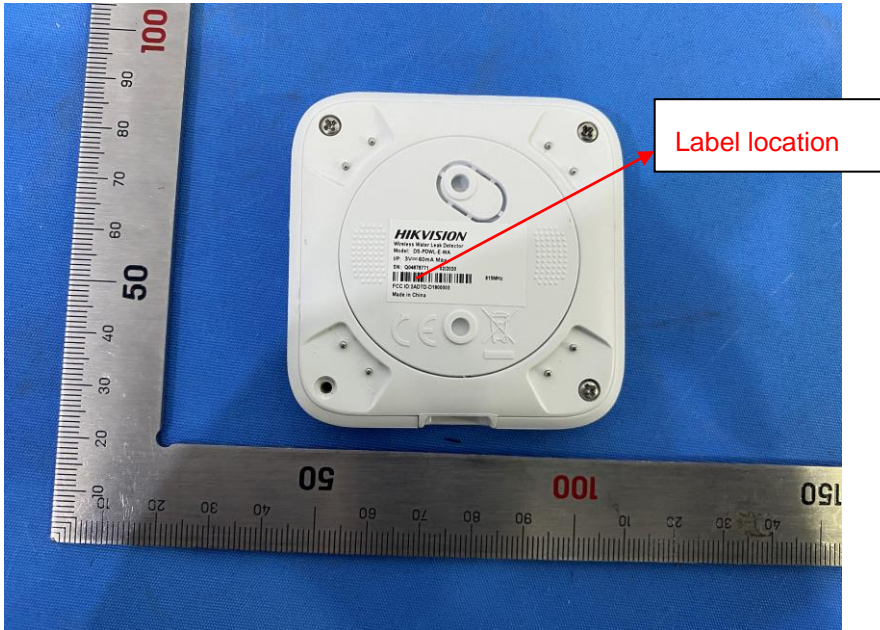

HIKVISION

Wireless Water Leak Detector

Model: DS-PDWL-E-WA

IP: 3V==50mA Max

SN: C12345678 09/2021

915MHz

FCC ID:2ADTD-D1900003

Made in China

Remark:It's hard to put FCC statement on the product due to device's irregular appearance. FCC statement will be placed in the user manual which the device is marketed.