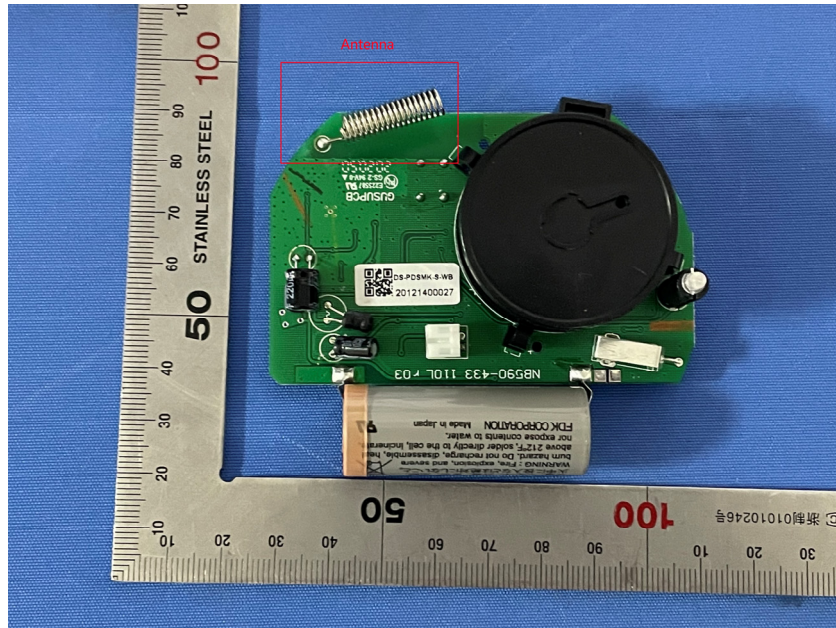

## **Internal Photos**

<b>Applicant:</b>	Hangzhou Hikvision Digital Technology Co., Ltd.
<b>Address of Applicant:</b>	No. 555 Qianmo Road, Binjiang District, Hangzhou 310052, China
<b>Equipment Under Test (EUT):</b>	
<b>Product Name:</b>	Wireless Photoelectric Smoke Detector
<b>Model No.:</b>	DS-PDSMK-S-WB