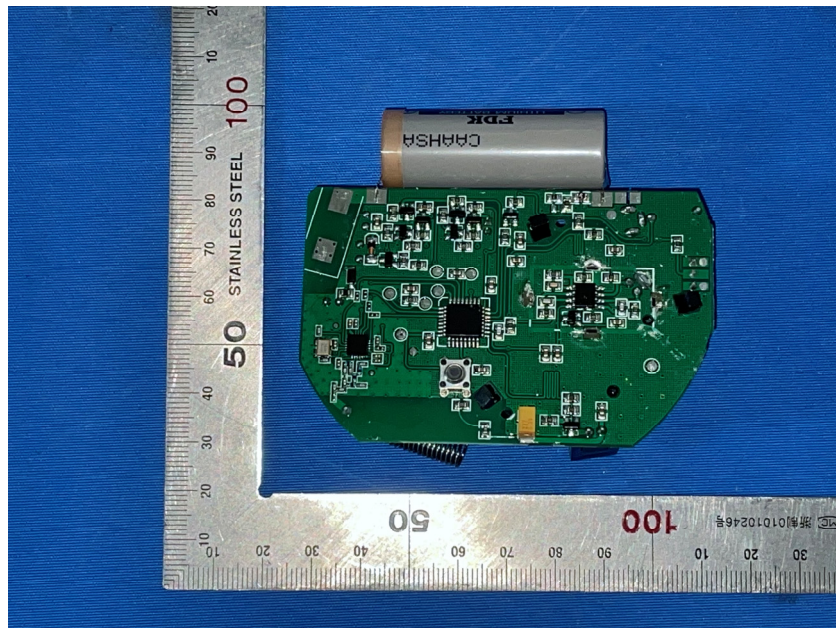

## **Internal Photos**

<b>Applicant:</b>	Hangzhou Hikvision Digital Technology Co., Ltd.
<b>Address of Applicant:</b>	No. 555 Qianmo Road, Binjiang District, Hangzhou 310052, China
<b>Equipment Under Test (EUT):</b>	
<b>Product Name:</b>	Wireless Photoelectric Smoke Detector
<b>Model No.:</b>	DS-PDSMK-S-WB