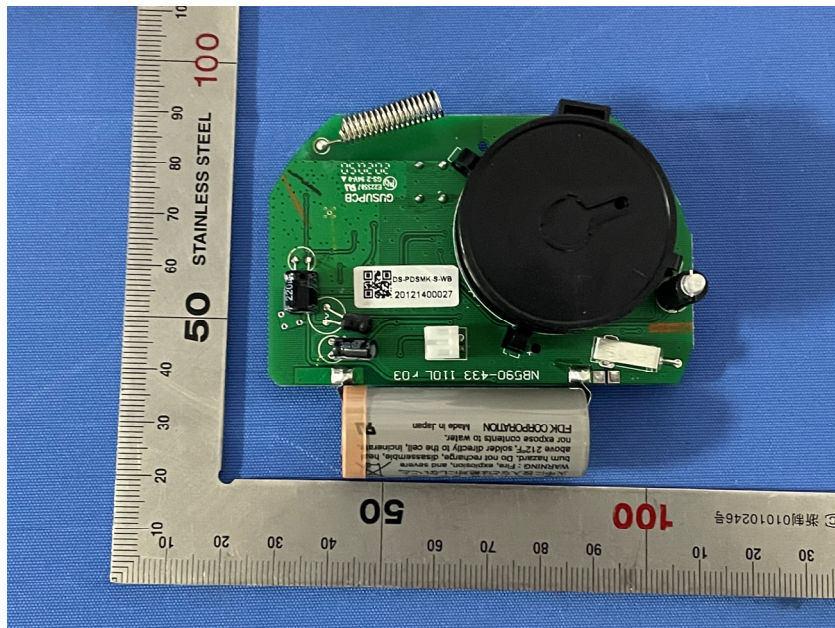

## **Internal Photos**

<b>Applicant:</b>	Hangzhou Hikvision Digital Technology Co., Ltd.
<b>Address of Applicant:</b>	No. 555 Qianmo Road, Binjiang District, Hangzhou 310052, China
<b>Equipment Under Test (EUT):</b>	
<b>Product Name:</b>	Wireless Photoelectric Smoke Detector
<b>Model No.:</b>	DS-PDSMK-S-WB