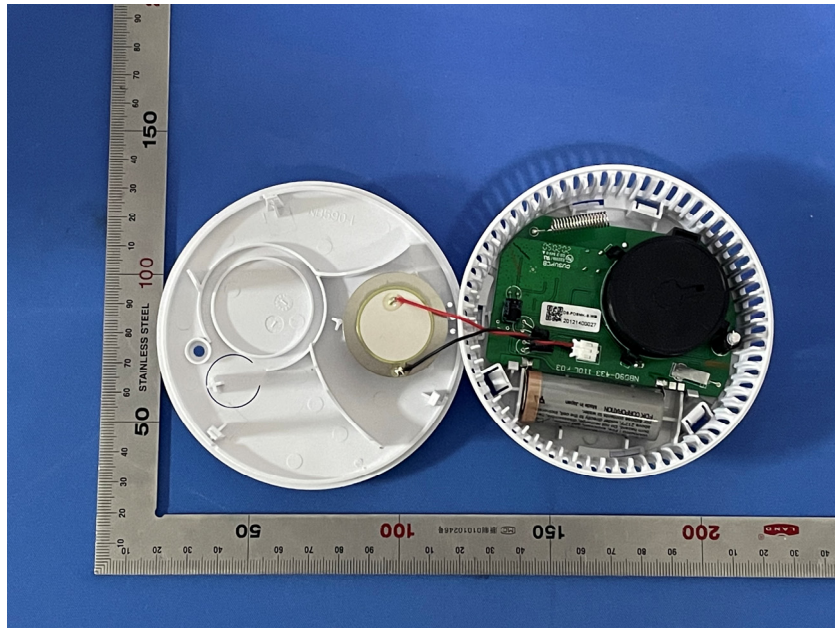

## **Internal Photos**

<b>Applicant:</b>	Hangzhou Hikvision Digital Technology Co., Ltd.
<b>Address of Applicant:</b>	No. 555 Qianmo Road, Binjiang District, Hangzhou 310052, China
<b>Equipment Under Test (EUT):</b>	
<b>Product Name:</b>	Wireless Photoelectric Smoke Detector
<b>Model No.:</b>	DS-PDSMK-S-WB